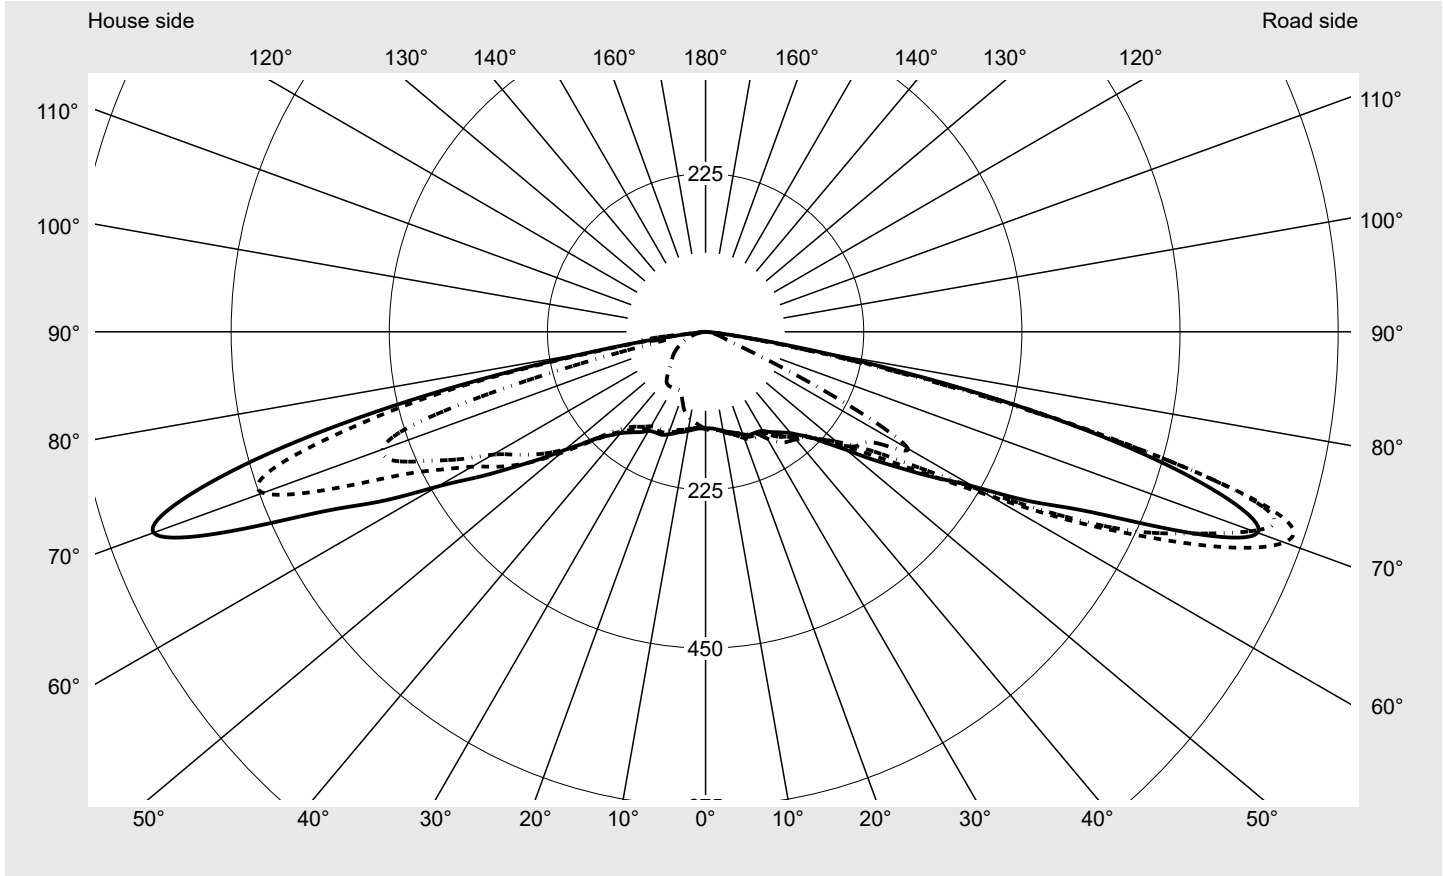

Photometric test report

Family Streetlight 31 mini toolless	Order number: 5XH6A31A08GA EAN: 4069025103536	LP number 59580_194
	Version post-top or side-entry mounting Optic asymmetric, extremely wide distribution (P1.0a) Cover toughened safety glass Lamps LED 3000 K CRI ≥ 70 Controlgear ECG SITECO Rated values Net luminous flux = 5550 lm Power consumption = 37.3 W Luminous efficacy = 148.8 lm/W	serial documentation 11.04.2024

Luminous intensity in cd/klm C180-0 C185-5 C190-10 C270-90 **Imax: 876 cd/klm**

Luminaire output ratios

Eta	100.0%
Eta 0° - 90°	100.0%
Eta 90° - 180°	0.0%

Luminous intensity class acc. to EN13201-2

Class:	G1
Imax 70°	876.0
Imax 80°	162.9
Imax 90°	0.0
Imax >90°	0.0
Imax >95°	0.0

Measurement conditions

DIN EN 13032 and DIN 5032

Photometric test report

Family Streetlight 31 mini toolless	Order number: 5XH6A31A08GA EAN: 4069025103536	LP number 59580_194
---	--	-------------------------------

Envelope curve in cd/klm **KMK 70°** **KMK 67.5°** **KMK 65°** **KMK 62.5°** **siteco**

Photometric test report

Family Streetlight 31 mini toolless	Order number: 5XH6A31A08GA EAN: 4069025103536	LP number 59580_194
Table of values for luminous intensities		Maximum luminous intensity