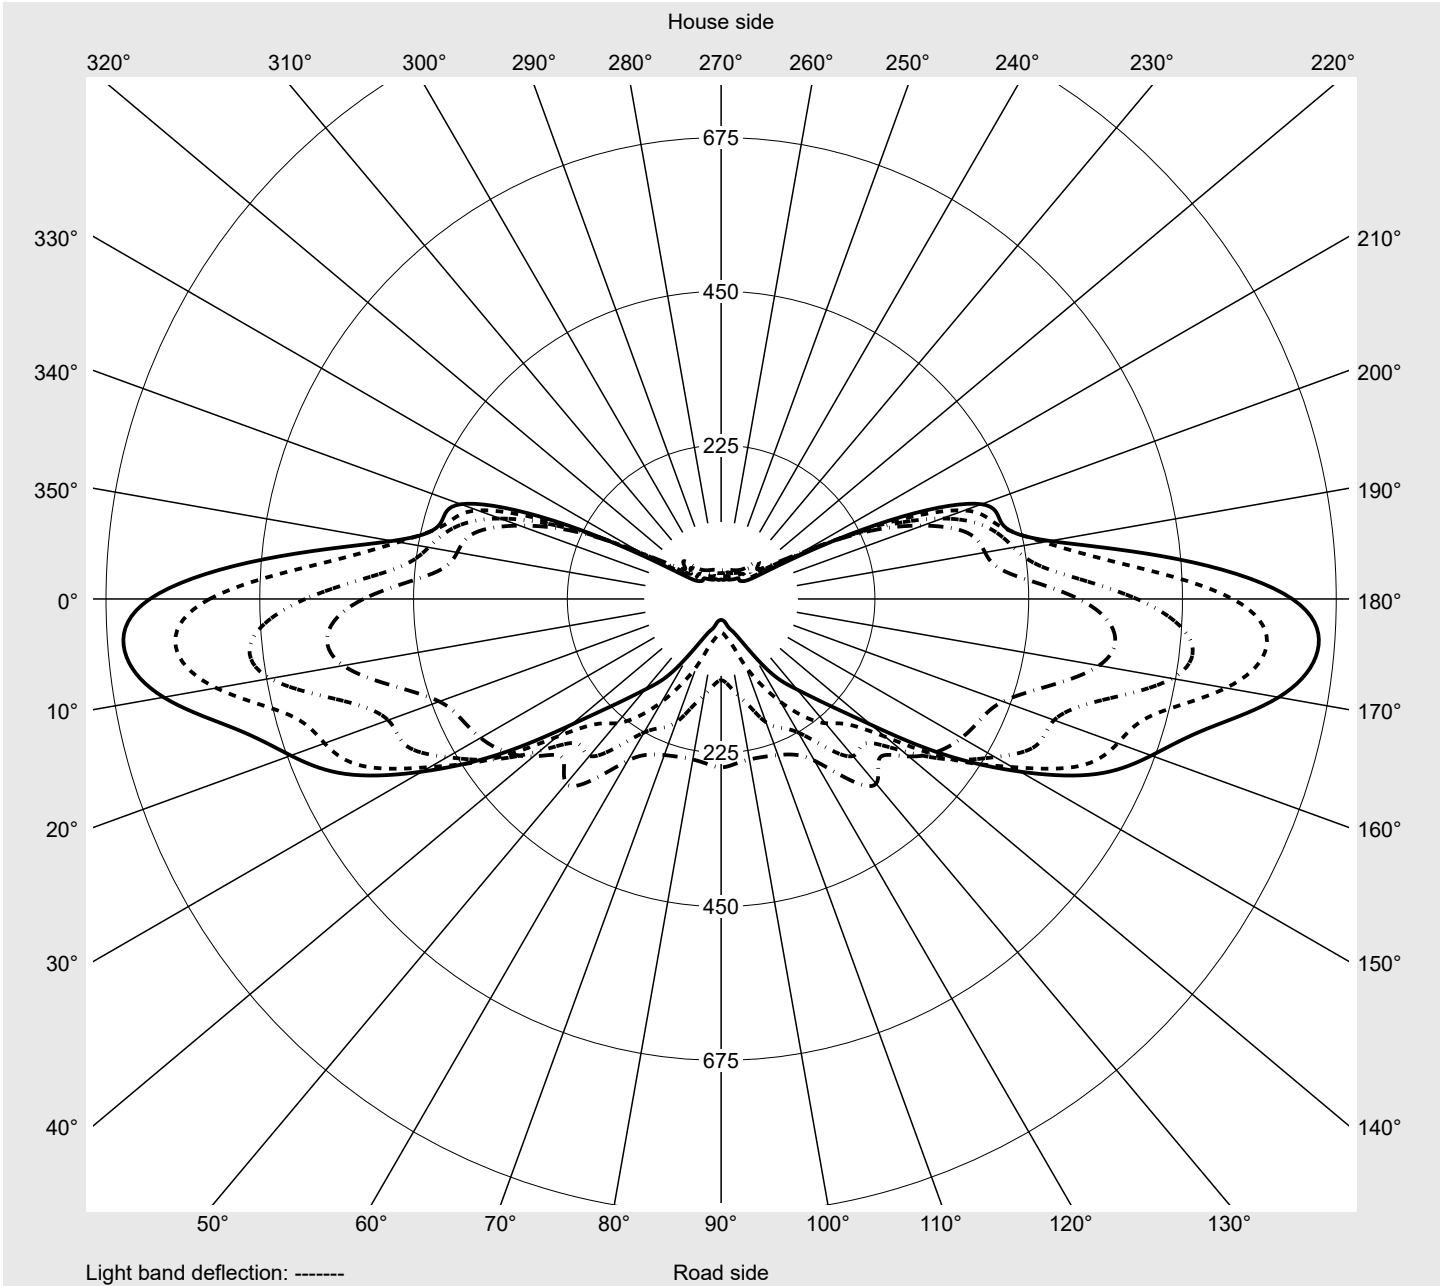

Photometric test report

Family Streetlight 31 mini toolless	Order number: 5XH6A31A08GA EAN: 4069025103536	LP number 59580_194
	Version post-top or side-entry mounting Optic asymmetric, extremely wide distribution (P1.0a) Cover toughened safety glass Lamps LED 3000 K CRI ≥ 70 Controlgear ECG SITECO Rated values Net luminous flux = 5550 lm Power consumption = 37.3 W Luminous efficacy = 148.8 lm/W	serial documentation 11.04.2024

Luminous intensity in cd/klm C180-0 C185-5 C190-10 C270-90 **Imax: 876 cd/klm**

Luminaire output ratios

Eta	100.0%
Eta 0° - 90°	100.0%
Eta 90° - 180°	0.0%

Luminous intensity class acc. to EN13201-2

Class:	G1
Imax 70°	876.0
Imax 80°	162.9
Imax 90°	0.0
Imax >90°	0.0
Imax >95°	0.0

Measurement conditions

DIN EN 13032 and DIN 5032

Photometric test report

Family Streetlight 31 mini toolless	Order number: 5XH6A31A08GA EAN: 4069025103536	LP number 59580_194
---	--	-------------------------------

Envelope curve in cd/klm **KMK 70°** **KMK 67.5°** **KMK 65°** **KMK 62.5°** **siteco**

Photometric test report

Family Streetlight 31 mini toolless	Order number: 5XH6A31A08GA EAN: 4069025103536	LP number 59580_194
Table of values for luminous intensities		Maximum luminous intensity