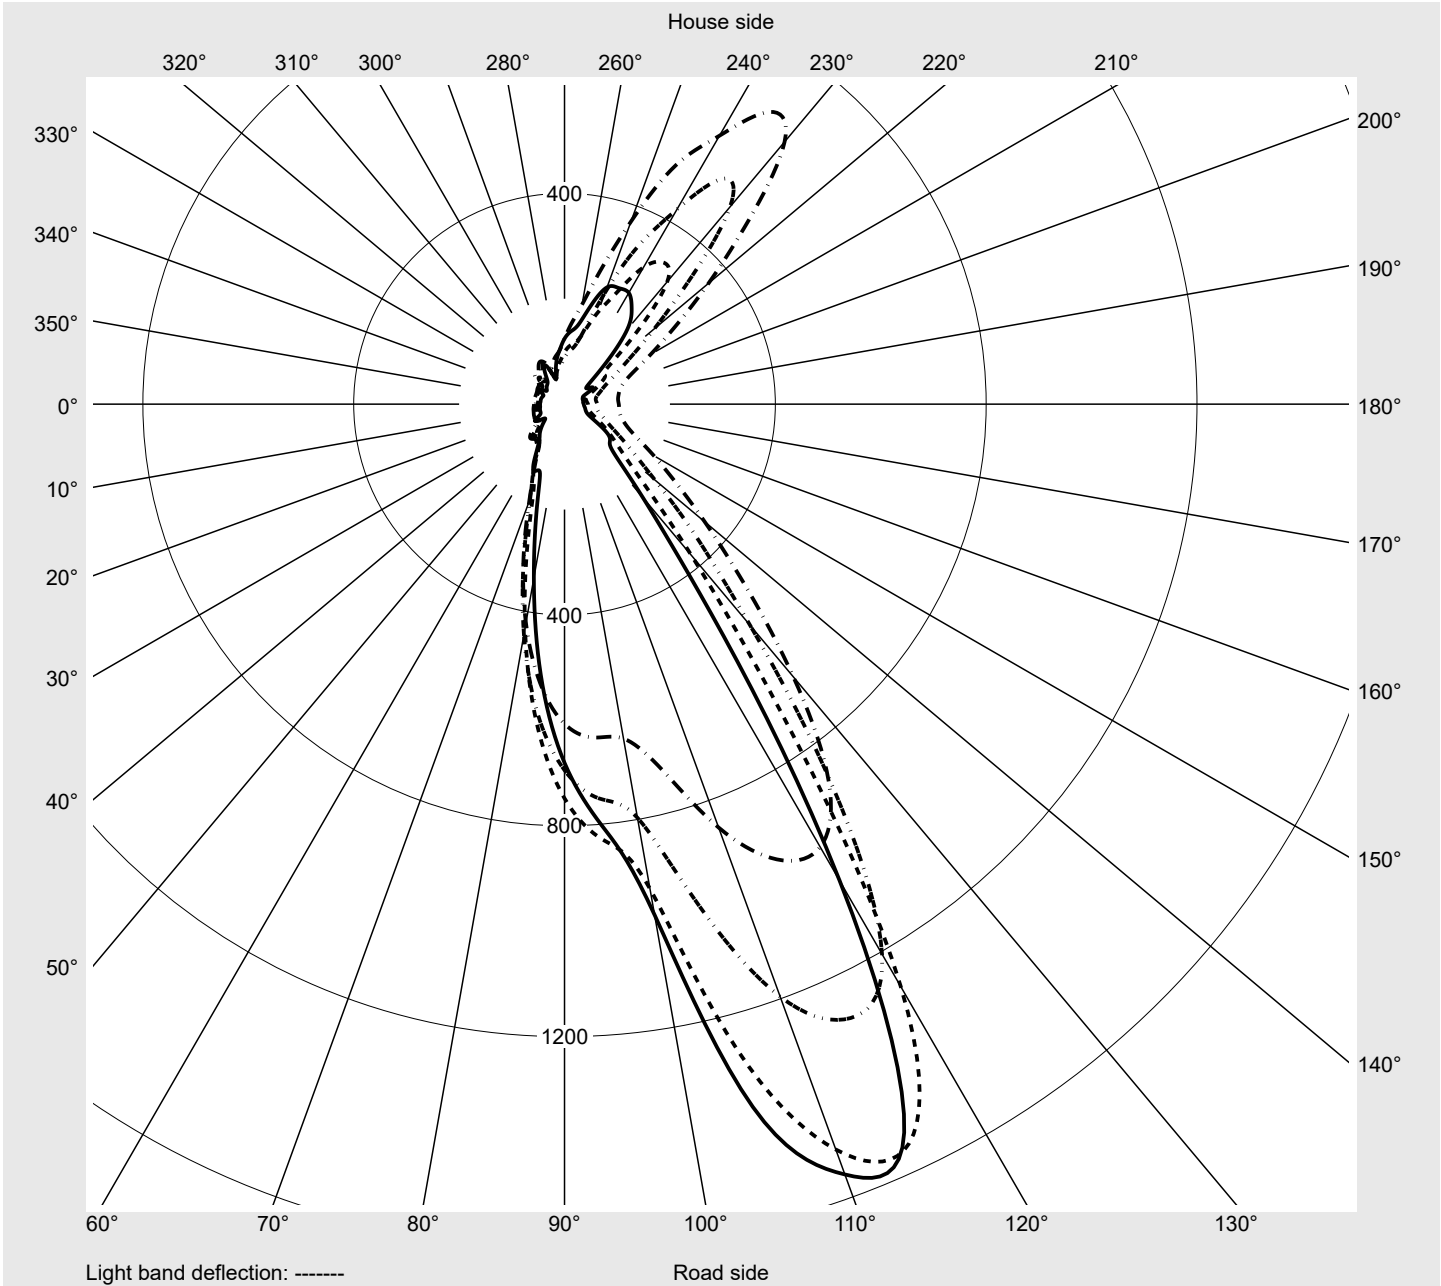

Photometric test report

Family Streetlight 21 midi LED	Order number: 5XE3F31Y08MB EAN: 4058352924167	LP number 59559_14
	Version post-top or side-entry mounting, Smart Interface up/down Optic pedestrian crossing, asymmetric left distribution (PC-L) Cover toughened safety glass Lamps LED 3000 K CRI ≥ 70 Controlgear EVG SITECO iQ - Smart Interface Rated values Net luminous flux = 17070 lm Power consumption = 129.3 W Luminous efficacy = 132 lm/W	serial documentation 07.02.2024

Luminous intensity in cd/klm C180-0 C270-90 C290-110 C295-115 **Imax: 1555 cd/klm**

Luminaire output ratios

Eta	100.0%
Eta 0° - 90°	100.0%
Eta 90° - 180°	0.0%

Luminous intensity class acc. to EN13201-2

Class:	G3
Imax 70°	818.0
Imax 80°	67.6
Imax 90°	0.0
Imax >90°	0.0
Imax >95°	0.0

Measurement conditions

DIN EN 13032 and DIN 5032

Photometric test report

Family Streetlight 21 midi LED	Order number: 5XE3F31Y08MB EAN: 4058352924167	LP number 59559_14
--	--	------------------------------

Envelope curve in cd/klm **KMK 60°** **KMK 57.5°** **KMK 55°** **KMK 52.5°** **siteco**

Photometric test report

Family Streetlight 21 midi LED	Order number: 5XE3F31Y08MB EAN: 4058352924167	LP number 59559_14
---	--	-------------------------------------