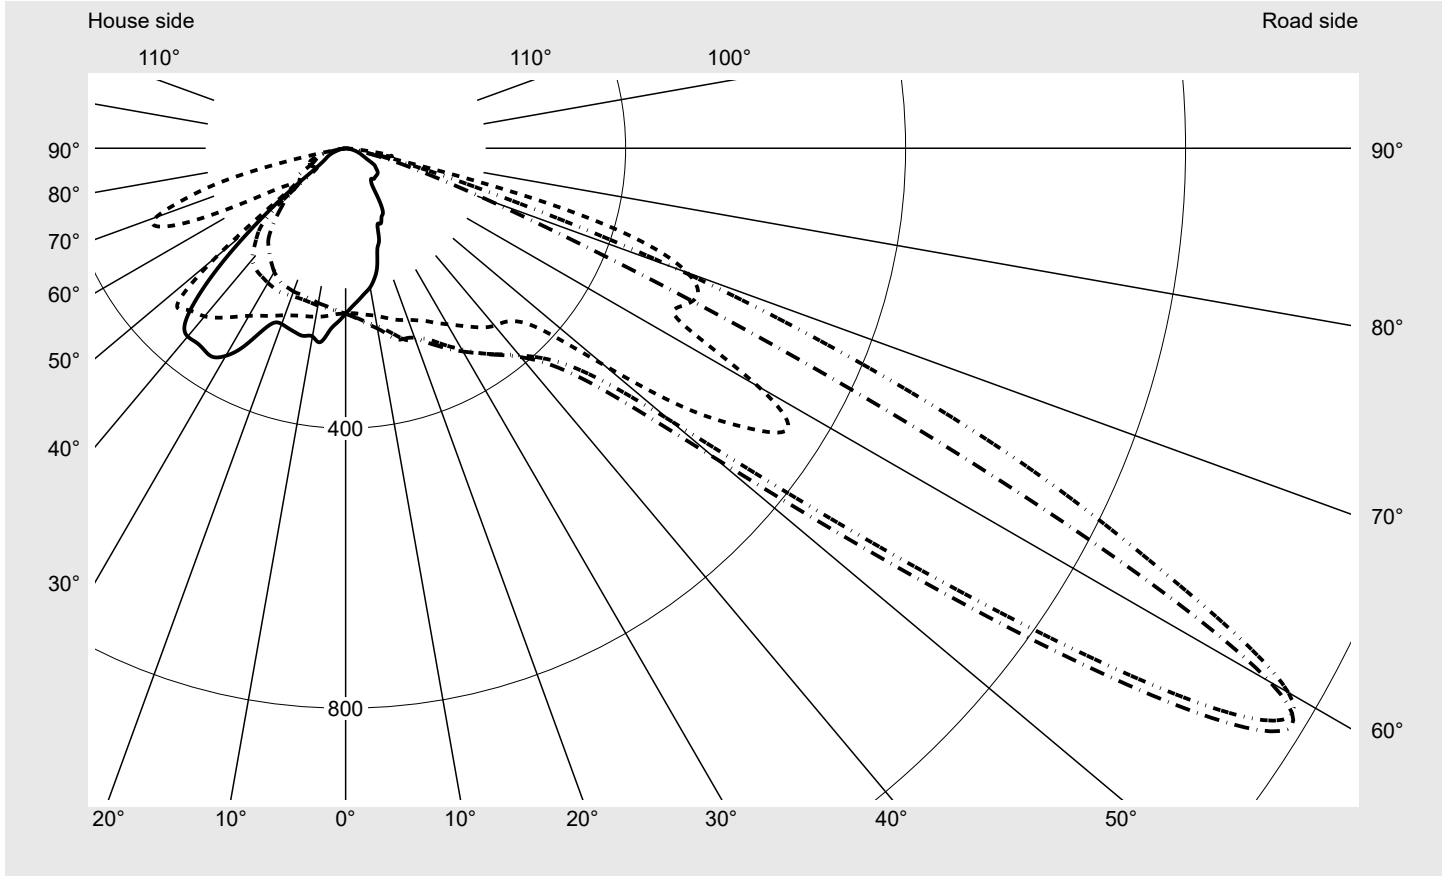

Photometric test report

Family Streetlight 21 midi LED	Order number: 5XE3F31Y08MB EAN: 4058352924167	LP number 59559_14
	Version post-top or side-entry mounting, Smart Interface up/down Optic pedestrian crossing, asymmetric left distribution (PC-L) Cover toughened safety glass Lamps LED 3000 K CRI ≥ 70 Controlgear EVG SITECO iQ - Smart Interface Rated values Net luminous flux = 17070 lm Power consumption = 129.3 W Luminous efficacy = 132 lm/W	serial documentation 07.02.2024

Luminous intensity in cd/klm C180-0 C270-90 C290-110 C295-115 **Imax: 1555 cd/klm**

Luminaire output ratios

Eta	100.0%
Eta 0° - 90°	100.0%
Eta 90° - 180°	0.0%

Luminous intensity class acc. to EN13201-2

Class:	G3
Imax 70°	818.0
Imax 80°	67.6
Imax 90°	0.0
Imax >90°	0.0
Imax >95°	0.0