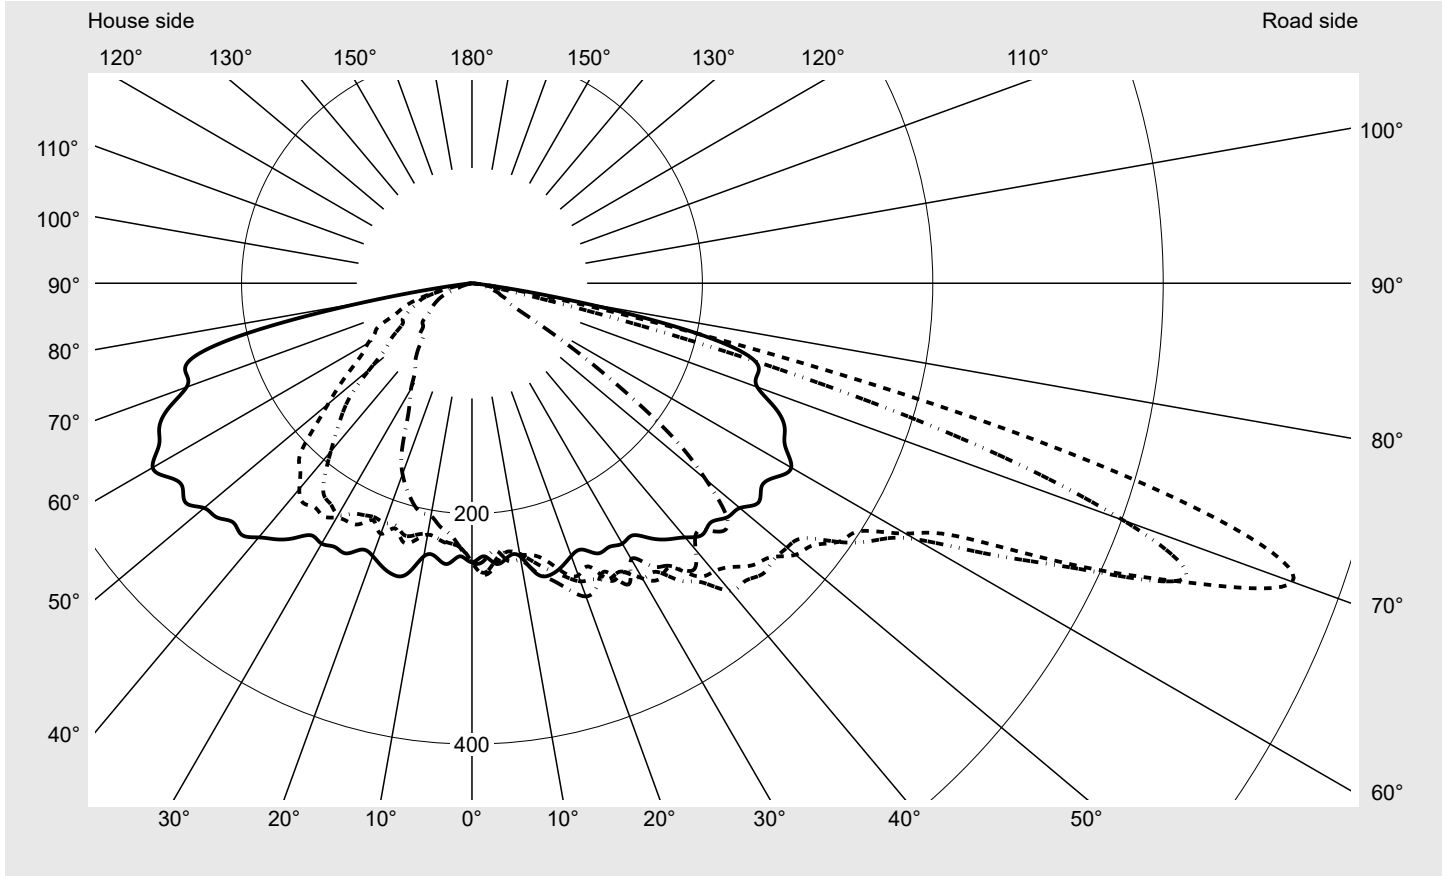

Photometric test report

Family DL® 50 mini LED	Order number: 5XA248D31V08HE EAN: 4058352055717	LP number 59076_1571
Version	post-top or side-entry mounting, Smart Interface up	serial documentation 31.01.2024
Optic	asymmetric, wide distribution (ST1.0a)	
Cover	toughened safety glass	
Lamps	LED 3000 K CRI ≥ 70	
Controlgear	EVG SITECO iQ - Smart Interface	
Rated values	Net luminous flux = 8160 lm Power consumption = 57.2 W Luminous efficacy = 142.7 lm/W	

Luminous intensity in cd/klm C180-0 C205-25 C210-30 C270-90 **Imax: 758 cd/klm**

Luminaire output ratios

Eta	100.0%
Eta 0° - 90°	100.0%
Eta 90° - 180°	0.0%

Luminous intensity class acc. to EN13201-2

Class:	G3
Imax 70°	757.8
Imax 80°	95.1
Imax 90°	0.0
Imax >90°	0.0
Imax >95°	0.0

Measurement conditions

DIN EN 13032 and DIN 5032

Photometric test report

Family
DL® 50 mini LED

Order number: 5XA248D31V08HE
EAN: 4058352055717

LP number
59076_1571

Envelope curve in cd/klm **KMK 70°** **KMK 67.5°** **KMK 65°** **KMK 62.5°**