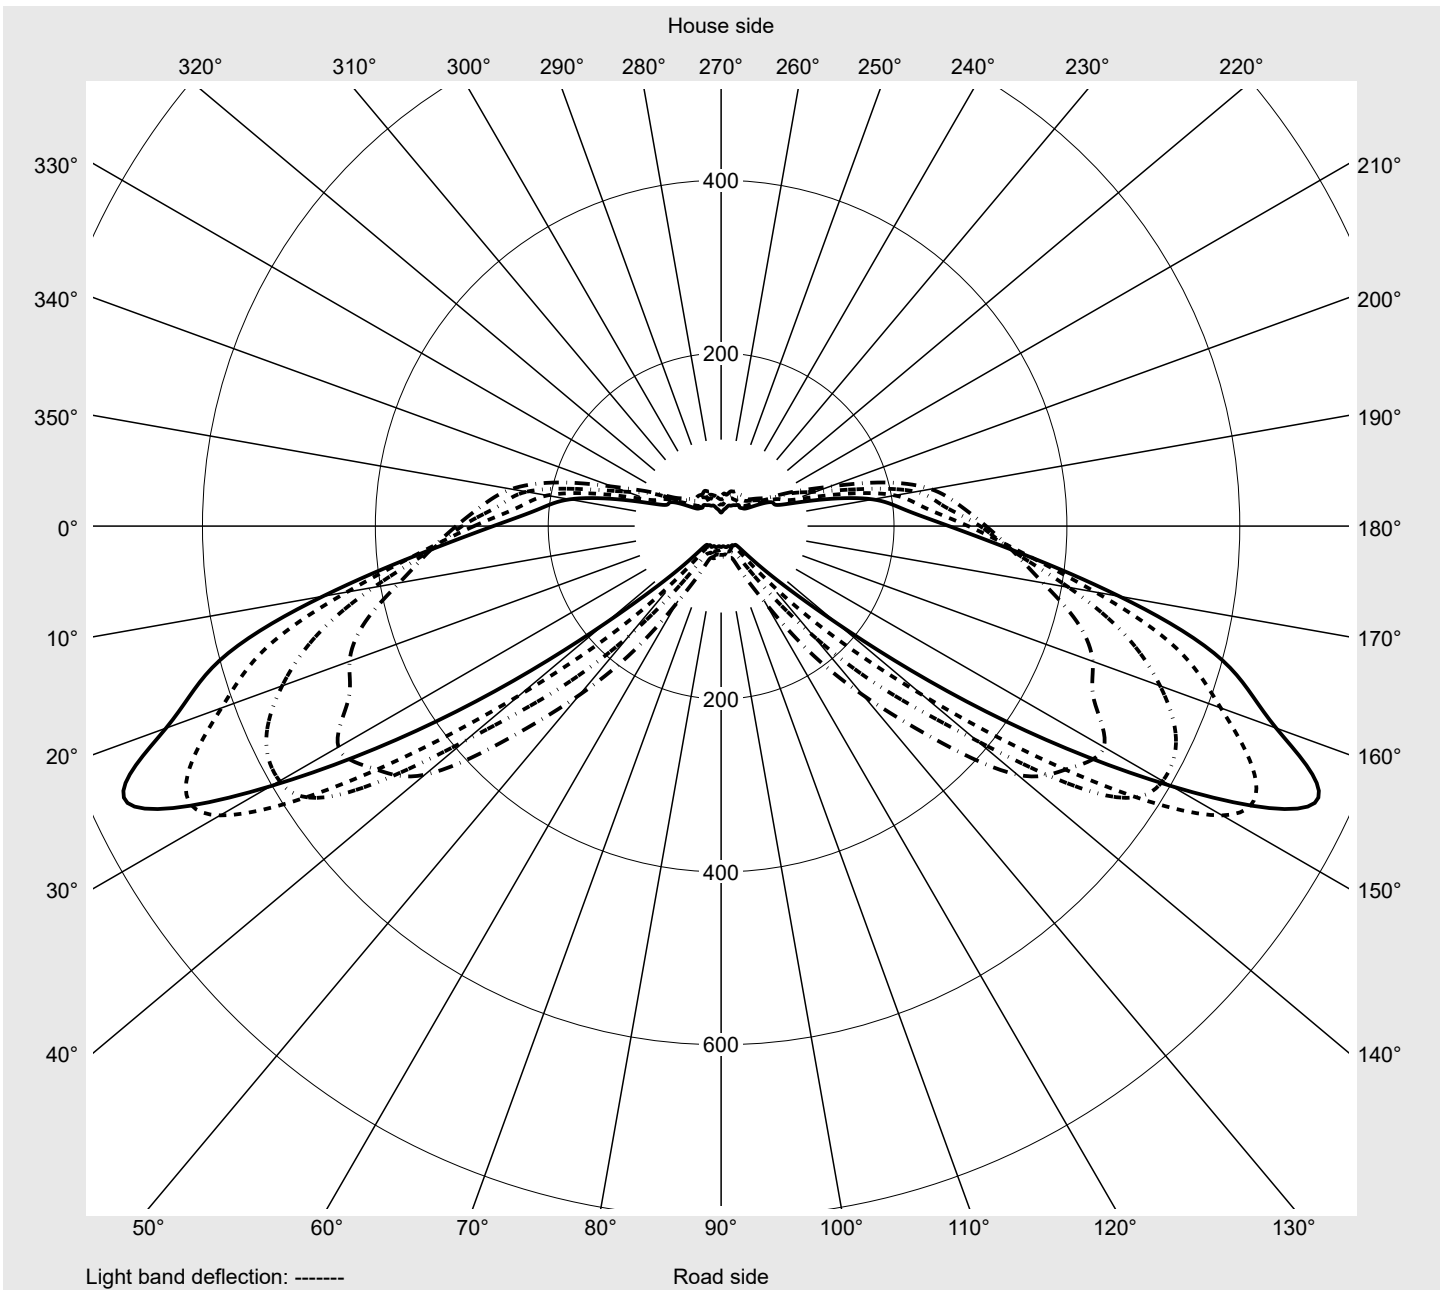

Photometric test report

Family DL® 50 mini LED	Order number: 5XA248D31V08HE EAN: 4058352055717	LP number 59076_1571
Version	post-top or side-entry mounting, Smart Interface up	serial documentation 31.01.2024
Optic	asymmetric, wide distribution (ST1.0a)	
Cover	toughened safety glass	
Lamps	LED 3000 K CRI ≥ 70	
Controlgear	EVG SITECO iQ - Smart Interface	
Rated values	Net luminous flux = 8160 lm Power consumption = 57.2 W Luminous efficacy = 142.7 lm/W	

Measurement conditions

DIN EN 13032 and DIN 5032

Photometric test report

Family
DL® 50 mini LED

Order number: 5XA248D31V08HE
EAN: 4058352055717

LP number
59076_1571

Envelope curve in cd/klm **KMK 70°** **KMK 67.5°** **KMK 65°** **KMK 62.5°**