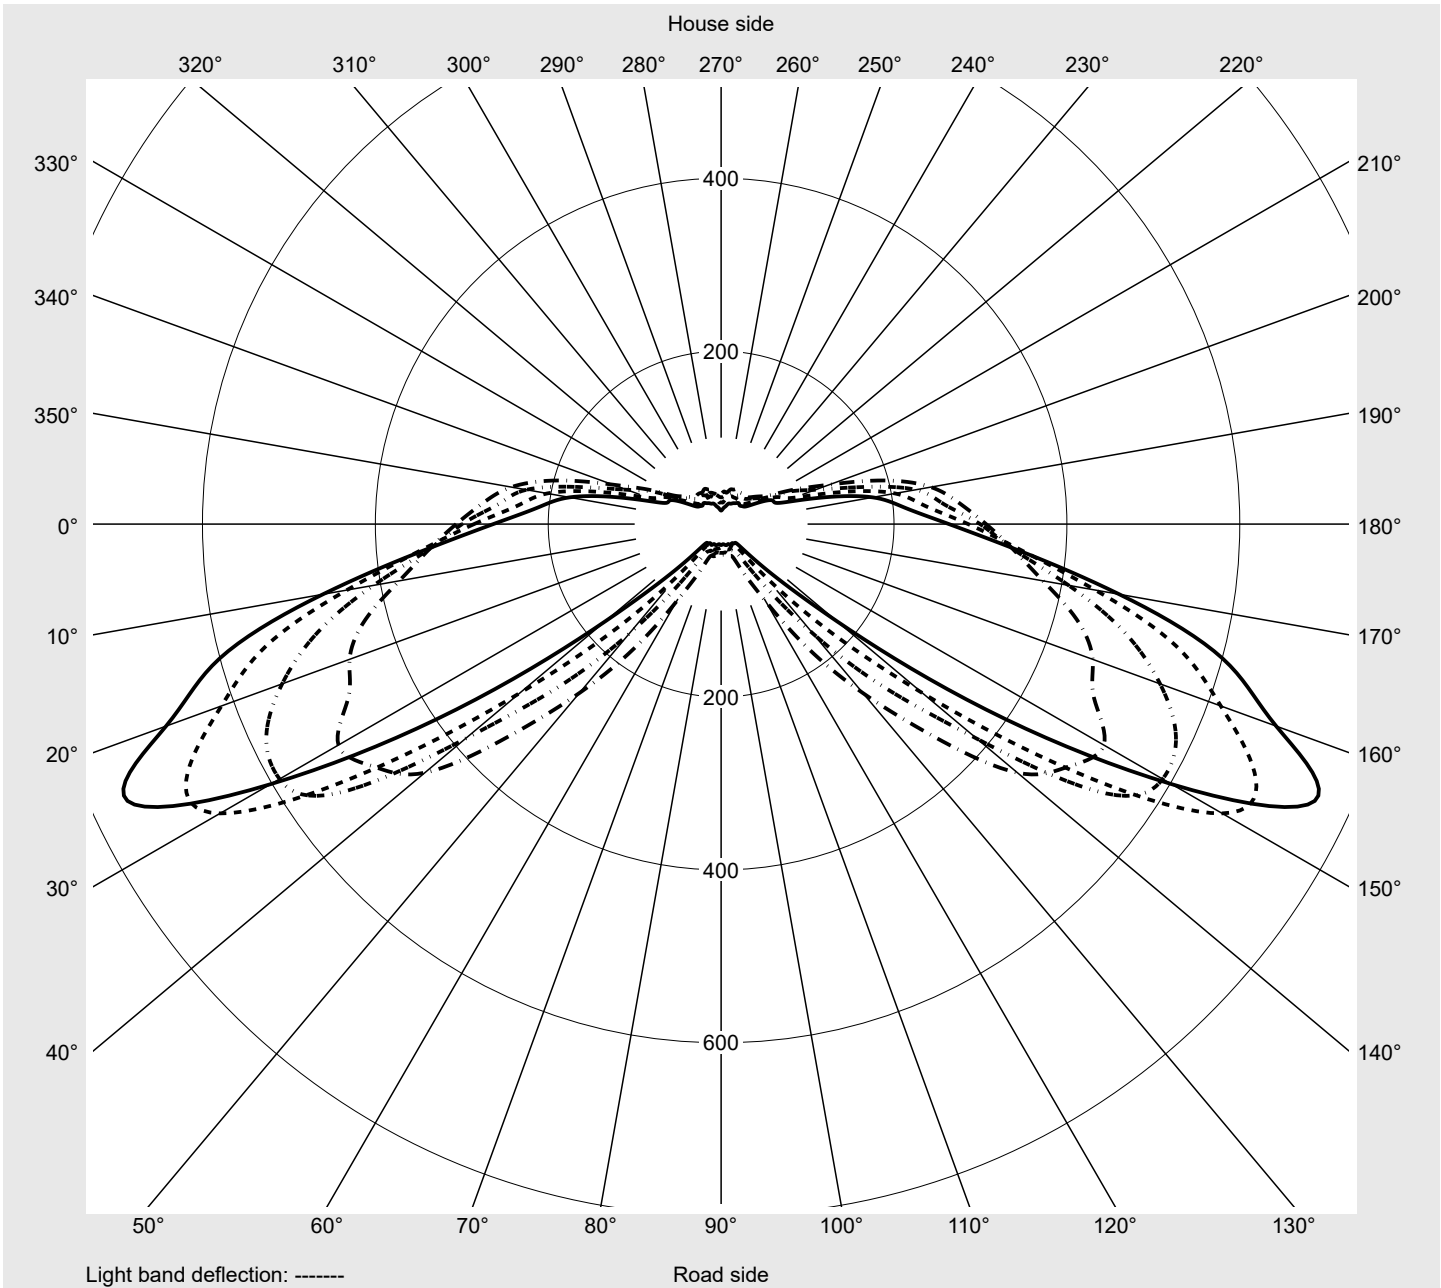

Photometric test report

Family DL® 50 mini LED	Order number: 5XA248D31U08JE EAN: 4069025023537	LP number 59076_1671
Version	post-top or side-entry mounting, Smart Interface down	serial documentation 31.01.2024
Optic	asymmetric, wide distribution (ST1.0a)	
Cover	toughened safety glass	
Lamps	LED 3000 K CRI ≥ 70	
Controlgear	EVG SITECO iQ - Smart Interface	
Rated values	Net luminous flux = 9570 lm Power consumption = 55.6 W Luminous efficacy = 172.1 lm/W	

Luminous intensity in cd/klm C180-0 C205-25 C210-30 C270-90 **Imax: 758 cd/klm**

Luminaire output ratios

Eta	100.0%
Eta 0° - 90°	100.0%
Eta 90° - 180°	0.0%

Luminous intensity class acc. to EN13201-2

Class:	G3
Imax 70°	757.8
Imax 80°	95.1
Imax 90°	0.0
Imax >90°	0.0
Imax >95°	0.0

Measurement conditions

DIN EN 13032 and DIN 5032

Photometric test report

Family DL® 50 mini LED	Order number: 5XA248D31U08JE EAN: 4069025023537	LP number 59076_1671
----------------------------------	--	--------------------------------

Envelope curve in cd/klm **KMK 70°** **KMK 67.5°** **KMK 65°** **KMK 62.5°** **siteco**

Photometric test report

Family DL® 50 mini LED	Order number: 5XA248D31U08JE EAN: 4069025023537	LP number 59076_1671
Table of values for luminous intensities		Maximum luminous intensity