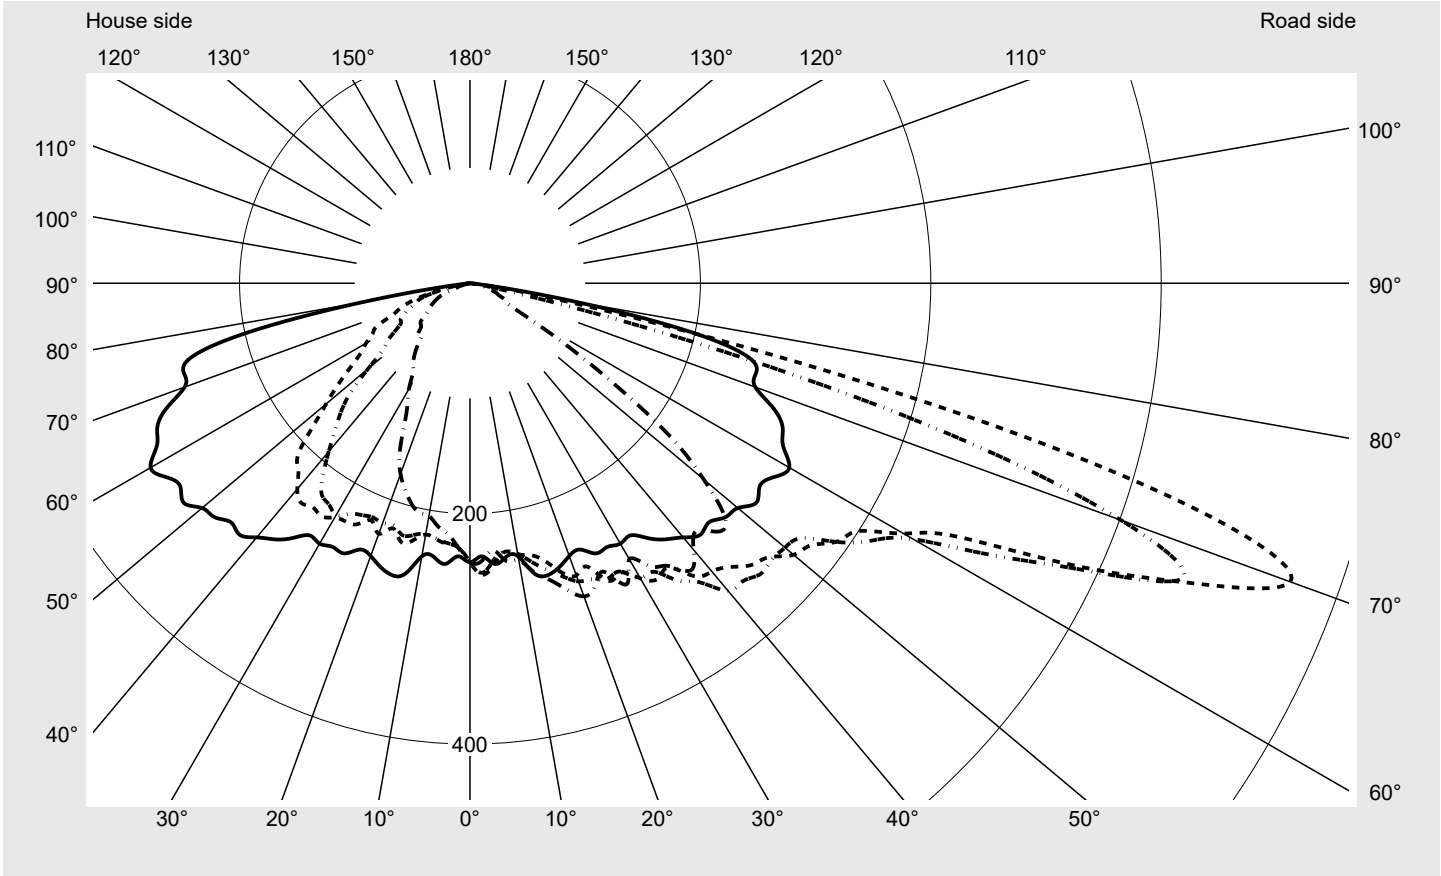

Photometric test report

Family DL® 50 mini LED	Order number: 5XA248D31U08JE EAN: 4069025023537	LP number 59076_1671
Version	post-top or side-entry mounting, Smart Interface down	serial documentation 31.01.2024
Optic	asymmetric, wide distribution (ST1.0a)	
Cover	toughened safety glass	
Lamps	LED 3000 K CRI ≥ 70	
Controlgear	EVG SITECO iQ - Smart Interface	
Rated values	Net luminous flux = 9570 lm Power consumption = 55.6 W Luminous efficacy = 172.1 lm/W	

Luminous intensity in cd/klm C180-0 C205-25 C210-30 C270-90 **Imax: 758 cd/klm**

Luminaire output ratios

Eta	100.0%
Eta 0° - 90°	100.0%
Eta 90° - 180°	0.0%

Luminous intensity class acc. to EN13201-2

Class:	G3
Imax 70°	757.8
Imax 80°	95.1
Imax 90°	0.0
Imax >90°	0.0
Imax >95°	0.0

Envelope curve in cd/klm **KMK 70°** **KMK 67.5°** **KMK 65°** **KMK 62.5°** **siteco**

Photometric test report

Family DL® 50 mini LED	Order number: 5XA248D31U08JE EAN: 4069025023537	LP number 59076_1671
Table of values for luminous intensities		Maximum luminous intensity