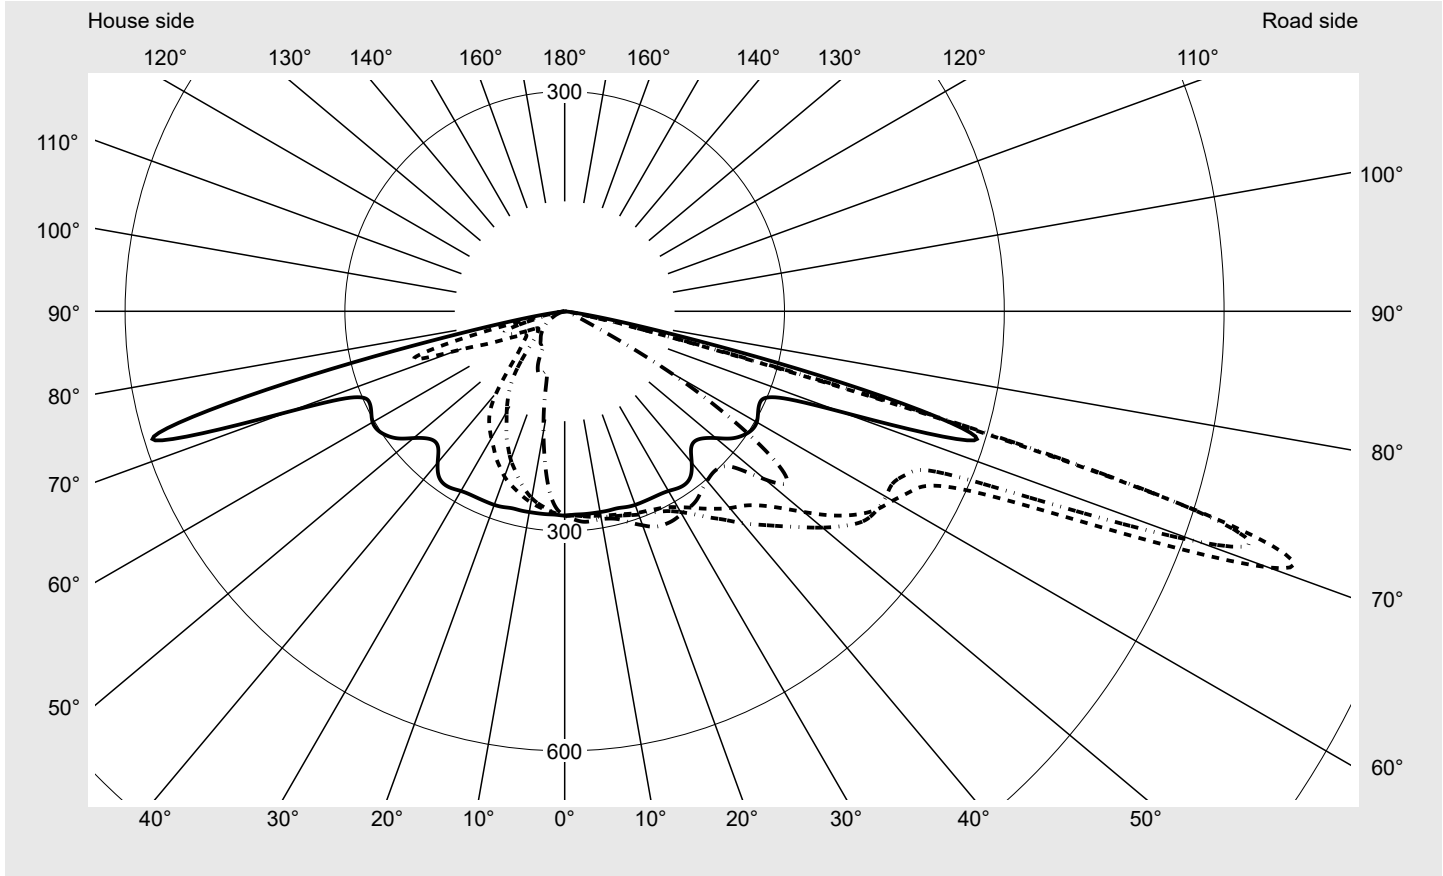

Photometric test report

Family Streetlight 21 micro easy LED	Order number: 5XE5R37M08DB EAN: 4069025163875	LP number 59535_77
Version	post-top or side-entry mounting, NEMA 7 pin (DALI) + Zhaga down	serial documentation 18.01.2024
Optic	asymmetric, extremely wide distribution (P0.8a), Back Light Control (BLC)	
Cover	toughened safety glass	
Lamps	LED 3000 K CRI ≥ 70	
Controlgear	EVG-Smart Interface	
Rated values	Net luminous flux = 4470 lm Power consumption = 39.1 W Luminous efficacy = 114.3 lm/W	

Luminous intensity in cd/klm C180-0 C195-15 C200-20 C270-90 **Imax: 1022 cd/klm**

Luminaire output ratios

Eta	100.0%
Eta 0° - 90°	100.0%
Eta 90° - 180°	0.0%

Luminous intensity class acc. to EN13201-2

Class:	G3
Imax 70°	1022.3
Imax 80°	56.2
Imax 90°	0.0
Imax >90°	0.0
Imax >95°	0.0

Measurement conditions

DIN EN 13032 and DIN 5032

Photometric test report

Family Streetlight 21 micro easy LED	Order number: 5XE5R37M08DB EAN: 4069025163875	LP number 59535_77
--	--	------------------------------

Envelope curve in cd/klm **KMK 70°** **KMK 67.5°** **KMK 65°** **KMK 62.5°** **siteco**

Photometric test report

Family Streetlight 21 micro easy LED	Order number: 5XE5R37M08DB EAN: 4069025163875	LP number 59535_77
Table of values for luminous intensities		Maximum luminous intensity