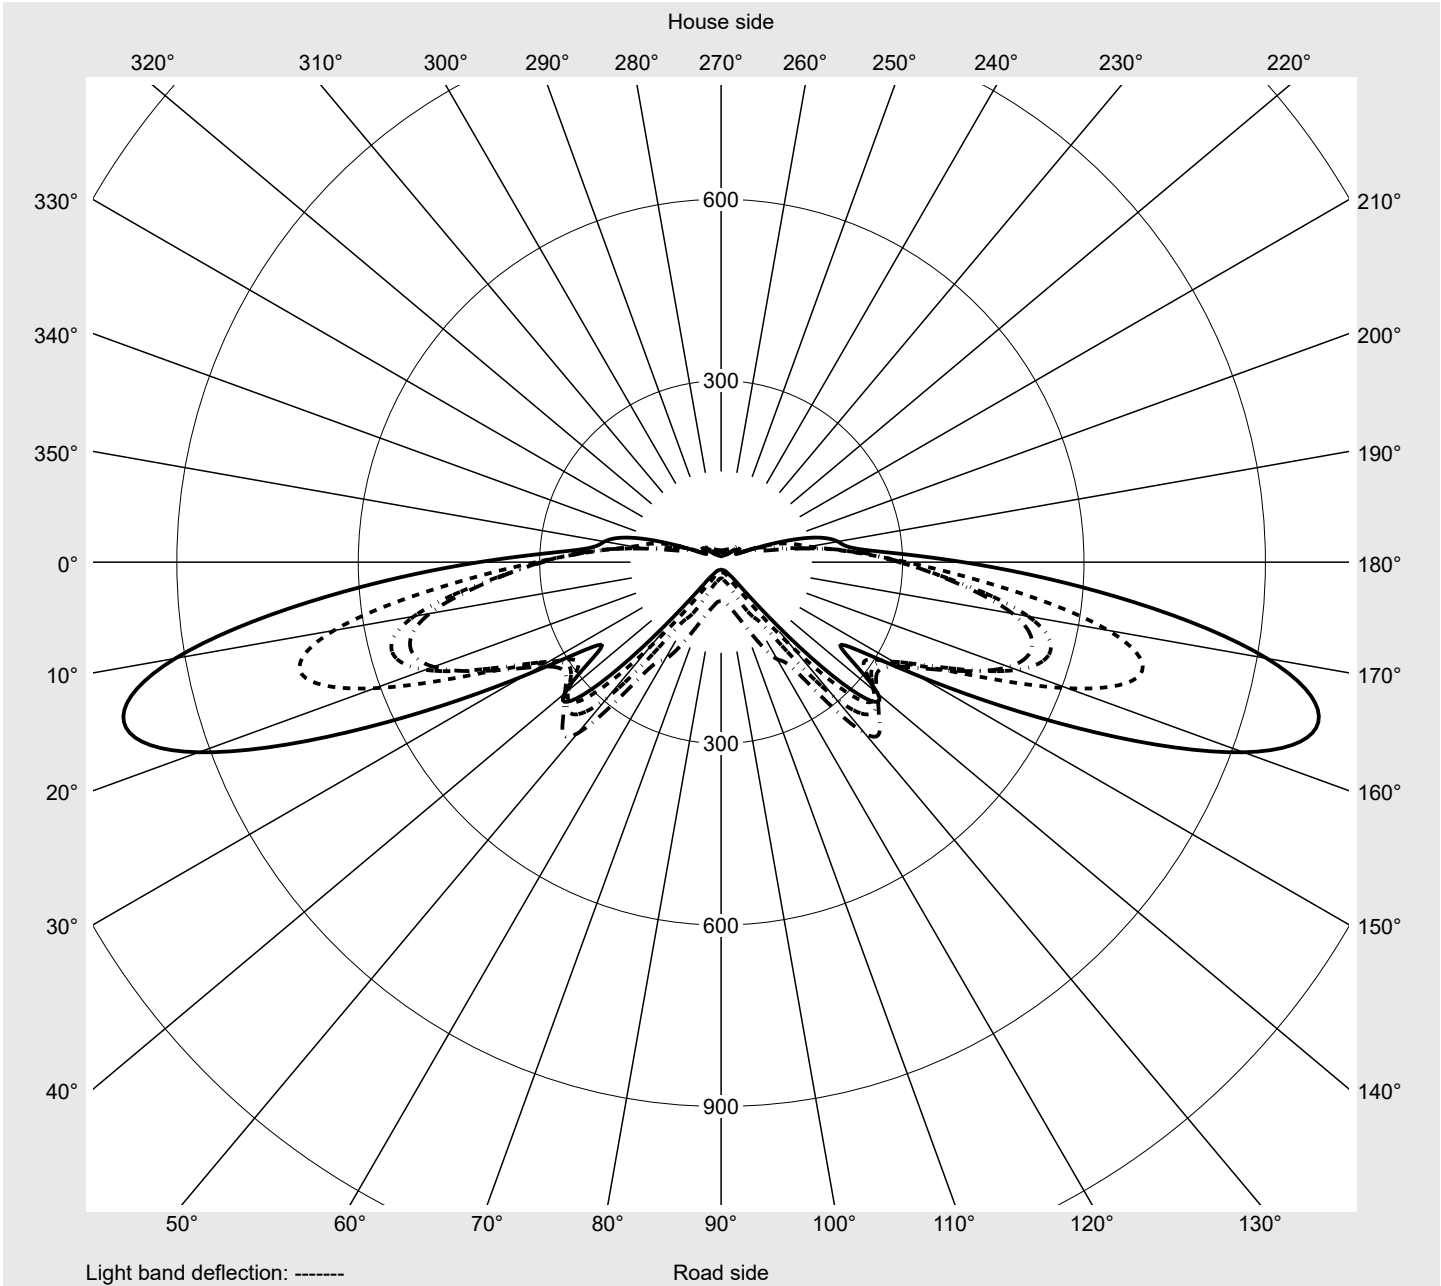

Photometric test report

Family Streetlight 21 micro easy LED	Order number: 5XE5R37M08DB EAN: 4069025163875	LP number 59535_77
Version	post-top or side-entry mounting, NEMA 7 pin (DALI) + Zhaga down	serial documentation 18.01.2024
Optic	asymmetric, extremely wide distribution (P0.8a), Back Light Control (BLC)	
Cover	toughened safety glass	
Lamps	LED 3000 K CRI ≥ 70	
Controlgear	EVG-Smart Interface	
Rated values	Net luminous flux = 4470 lm Power consumption = 39.1 W Luminous efficacy = 114.3 lm/W	

Luminous intensity in cd/klm C180-0 C195-15 C200-20 C270-90 **Imax: 1022 cd/klm**

Luminaire output ratios

Eta	100.0%
Eta 0° - 90°	100.0%
Eta 90° - 180°	0.0%

Luminous intensity class acc. to EN13201-2

Class:	G3
Imax 70°	1022.3
Imax 80°	56.2
Imax 90°	0.0
Imax >90°	0.0
Imax >95°	0.0

Measurement conditions

DIN EN 13032 and DIN 5032

Photometric test report

Family Streetlight 21 micro easy LED	Order number: 5XE5R37M08DB EAN: 4069025163875	LP number 59535_77
--	--	------------------------------

Envelope curve in cd/klm **KMK 70°** **KMK 67.5°** **KMK 65°** **KMK 62.5°** **siteco**

Photometric test report

Family Streetlight 21 micro easy LED	Order number: 5XE5R37M08DB EAN: 4069025163875	LP number 59535_77
Table of values for luminous intensities		Maximum luminous intensity