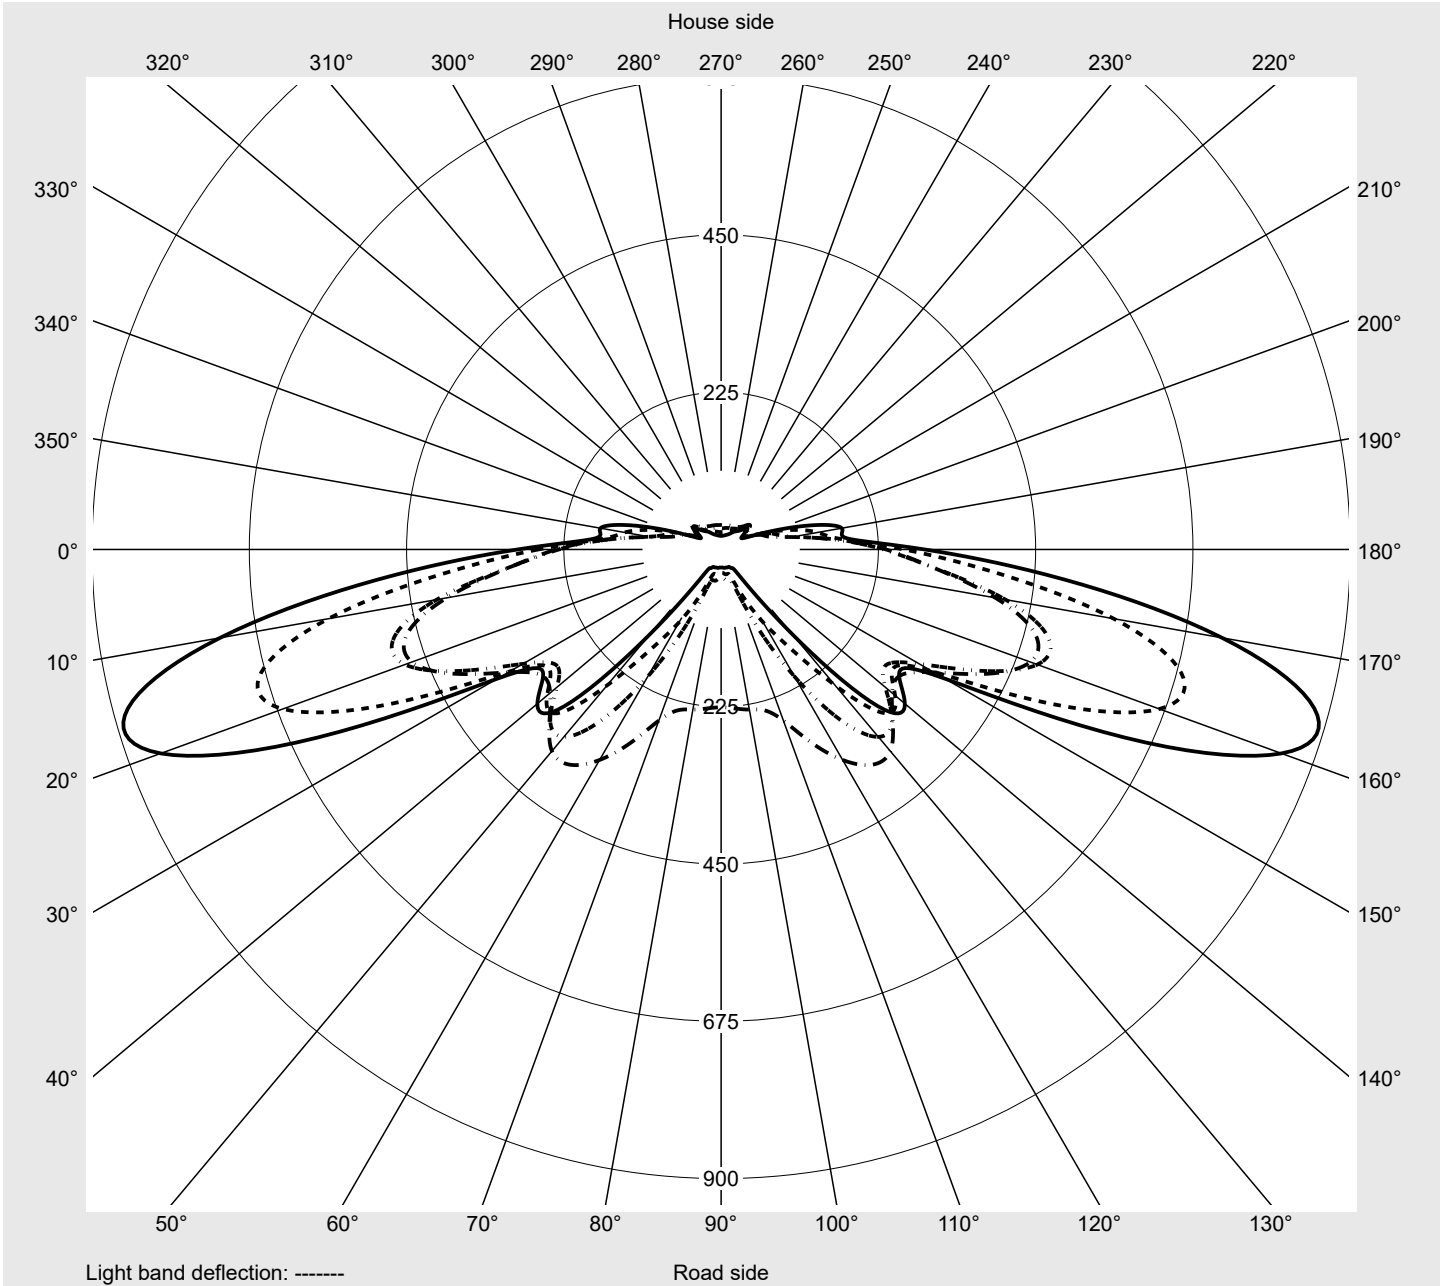

Photometric test report

Family Streetlight 21 midi LED	Order number: 5XE3U31V08MB EAN: 4069025163738	LP number 59536_66
	Version post-top or side-entry mounting, Smart Interface up Optic asymmetric, extremely wide distribution (P0.8a) Cover toughened safety glass Lamps LED 3000 K CRI ≥ 70 Controlgear EVG SITECO iQ - Smart Interface Rated values Net luminous flux = 18500 lm Power consumption = 129.3 W Luminous efficacy = 143.1 lm/W	serial documentation 18.01.2024

Luminous intensity in cd/klm C180-0 C195-15 C200-20 C270-90 **Imax: 879 cd/klm**

Luminaire output ratios

Eta	100.0%
Eta 0° - 90°	100.0%
Eta 90° - 180°	0.0%

Luminous intensity class acc. to EN13201-2

Class:	G3
Imax 70°	878.7
Imax 80°	57.3
Imax 90°	0.0
Imax >90°	0.0
Imax >95°	0.0

Measurement conditions

DIN EN 13032 and DIN 5032

Photometric test report

Family Streetlight 21 midi LED	Order number: 5XE3U31V08MB EAN: 4069025163738	LP number 59536_66
--	--	------------------------------

Envelope curve in cd/klm **KMK 70°** **KMK 67.5°** **KMK 65°** **KMK 62.5°** **siteco**

Photometric test report

Family Streetlight 21 midi LED	Order number: 5XE3U31V08MB EAN: 4069025163738	LP number 59536_66
Table of values for luminous intensities		Maximum luminous intensity
		siteco