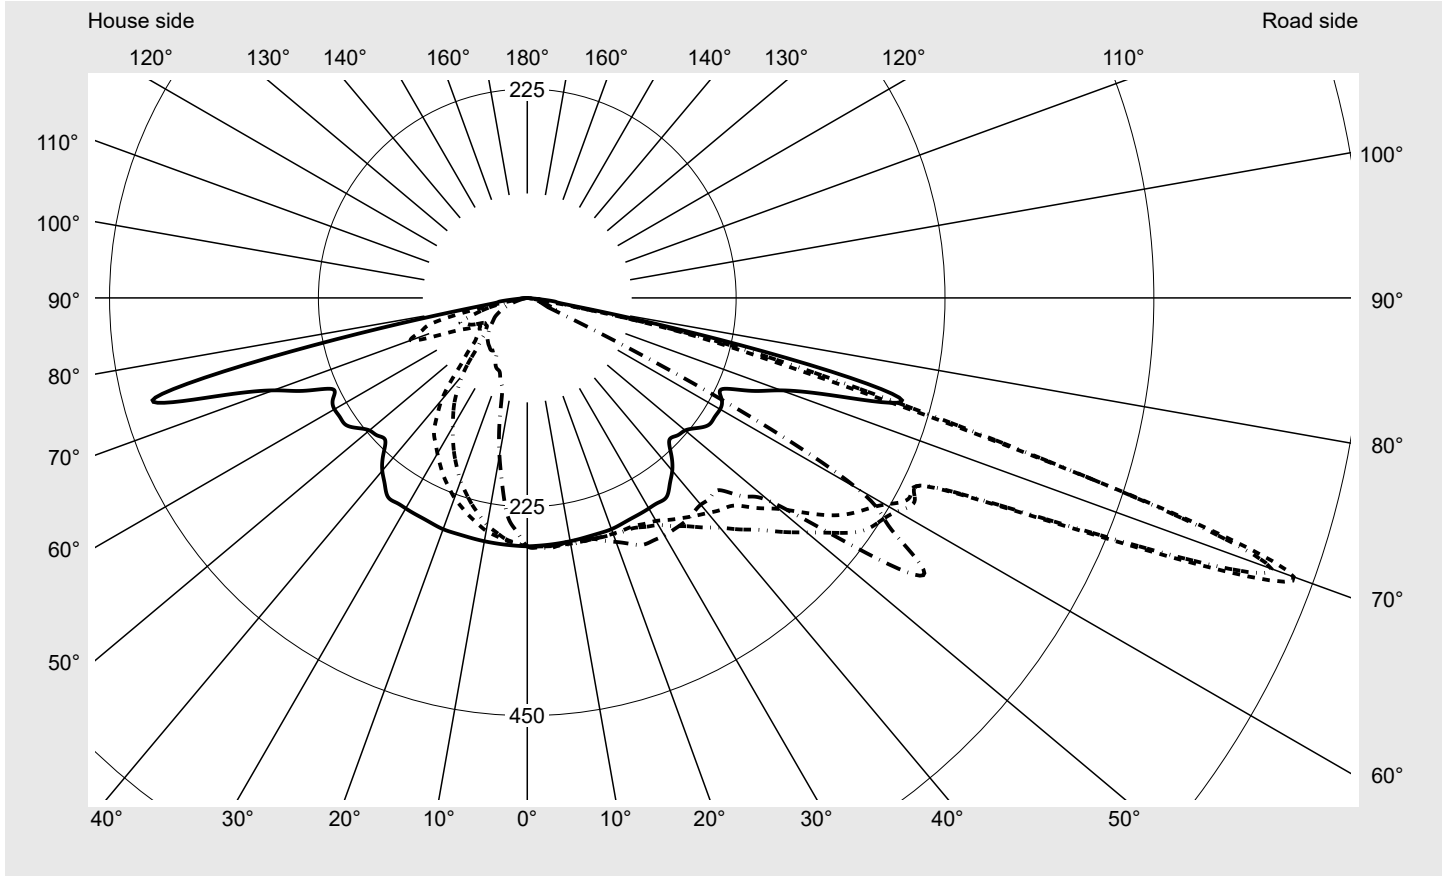

Photometric test report

Family Streetlight 21 midi LED	Order number: 5XE3U31V08MB EAN: 4069025163738	LP number 59536_66
	Version post-top or side-entry mounting, Smart Interface up Optic asymmetric, extremely wide distribution (P0.8a) Cover toughened safety glass Lamps LED 3000 K CRI ≥ 70 Controlgear EVG SITECO iQ - Smart Interface Rated values Net luminous flux = 18500 lm Power consumption = 129.3 W Luminous efficacy = 143.1 lm/W	serial documentation 18.01.2024

Luminous intensity in cd/klm C180-0 C195-15 C200-20 C270-90 **Imax: 879 cd/klm**

Luminaire output ratios

Eta	100.0%
Eta 0° - 90°	100.0%
Eta 90° - 180°	0.0%

Luminous intensity class acc. to EN13201-2

Class:	G3
Imax 70°	878.7
Imax 80°	57.3
Imax 90°	0.0
Imax >90°	0.0
Imax >95°	0.0

Envelope curve in cd/klm **KMK 70°** **KMK 67.5°** **KMK 65°** **KMK 62.5°** **siteco**

Photometric test report

Family Streetlight 21 midi LED	Order number: 5XE3U31V08MB EAN: 4069025163738	LP number 59536_66
Table of values for luminous intensities		Maximum luminous intensity
		siteco