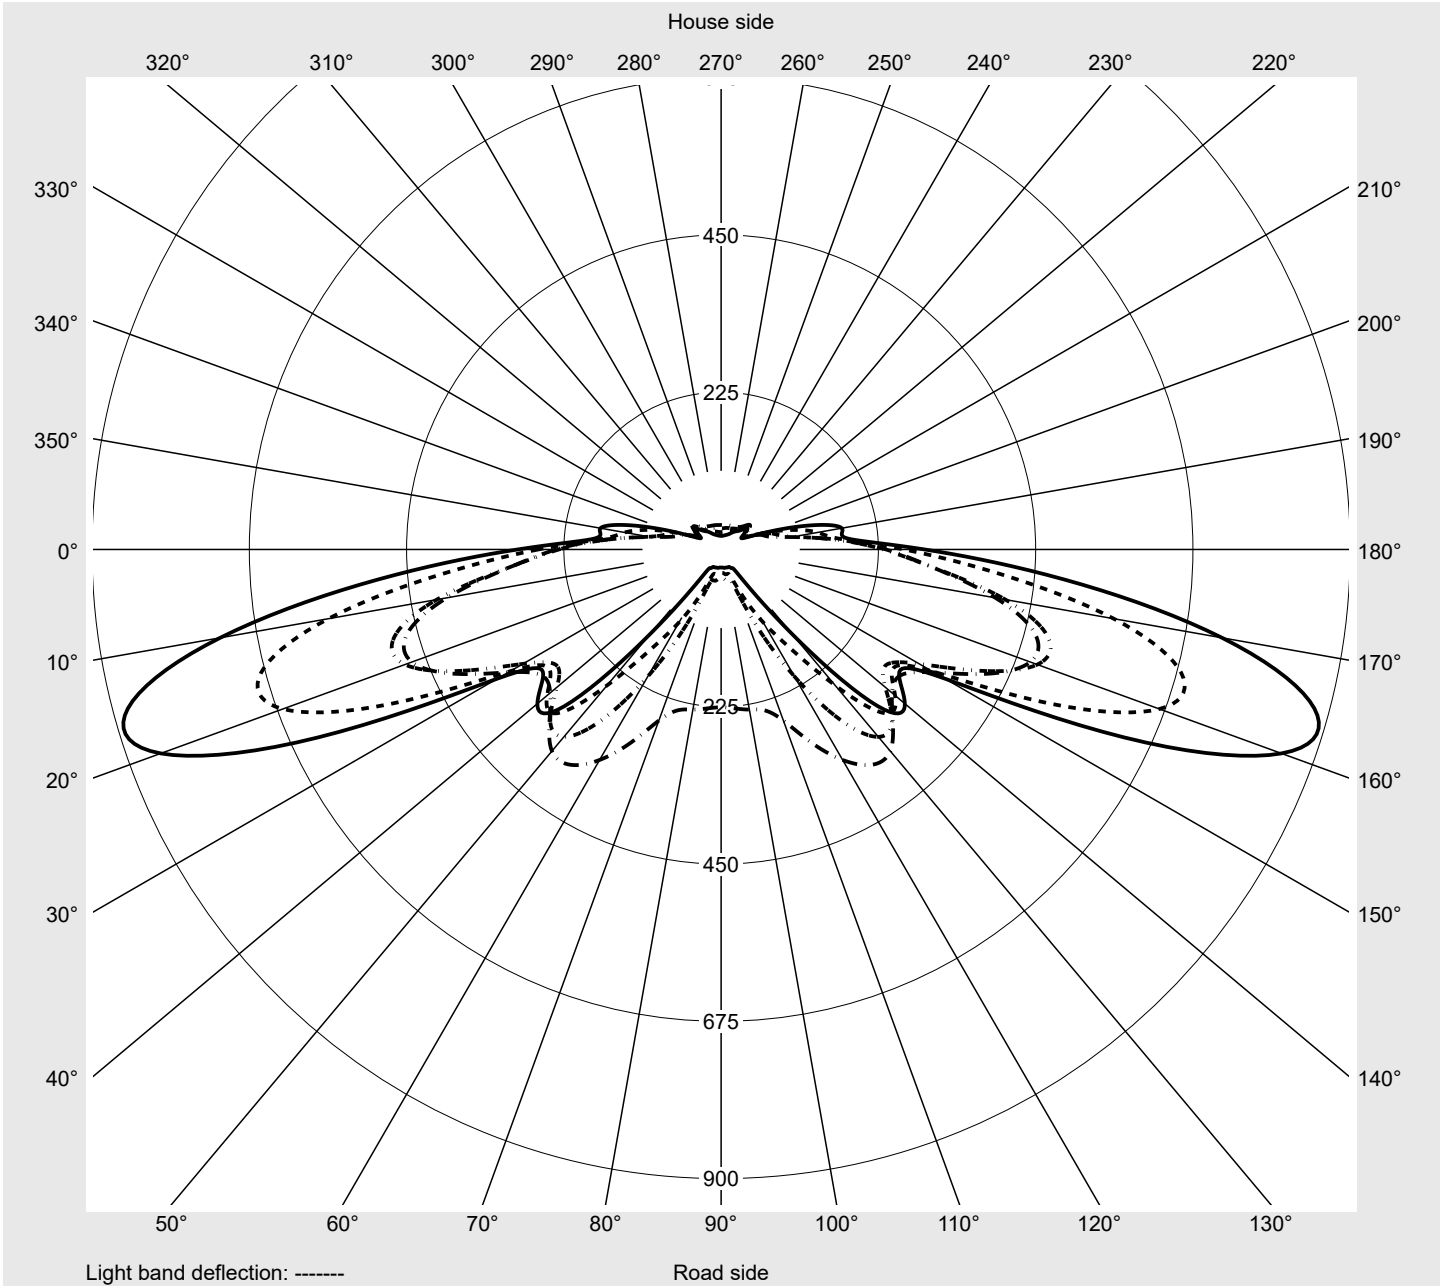

Photometric test report

Family Streetlight 21 midi LED	Order number: 5XE3U31G08MB EAN: 4069025163714	LP number 59536_303
	Version post-top or side-entry mounting Optic asymmetric, extremely wide distribution (P0.8a) Cover toughened safety glass Lamps LED 3000 K CRI ≥ 70 Controlgear ECG SITECO iQ Rated values Net luminous flux = 19670 lm Power consumption = 146.7 W Luminous efficacy = 134.1 lm/W	serial documentation 18.01.2024

Luminous intensity in cd/klm C180-0 C195-15 C200-20 C270-90 **Imax: 879 cd/klm**

Luminaire output ratios	
Eta	100.0%
Eta 0° - 90°	100.0%
Eta 90° - 180°	0.0%
Measurement conditions	
DIN EN 13032 and DIN 5032	

Luminous intensity class acc. to EN13201-2	
Class:	G3
Imax 70°	878.7
Imax 80°	57.3
Imax 90°	0.0
Imax >90°	0.0
Imax >95°	0.0

Photometric test report

Family Streetlight 21 midi LED	Order number: 5XE3U31G08MB EAN: 4069025163714	LP number 59536_303
--	--	-------------------------------

Envelope curve in cd/klm **KMK 70°** **KMK 67.5°** **KMK 65°** **KMK 62.5°** **siteco**

Photometric test report

Family Streetlight 21 midi LED	Order number: 5XE3U31G08MB EAN: 4069025163714	LP number 59536_303
Table of values for luminous intensities		Maximum luminous intensity