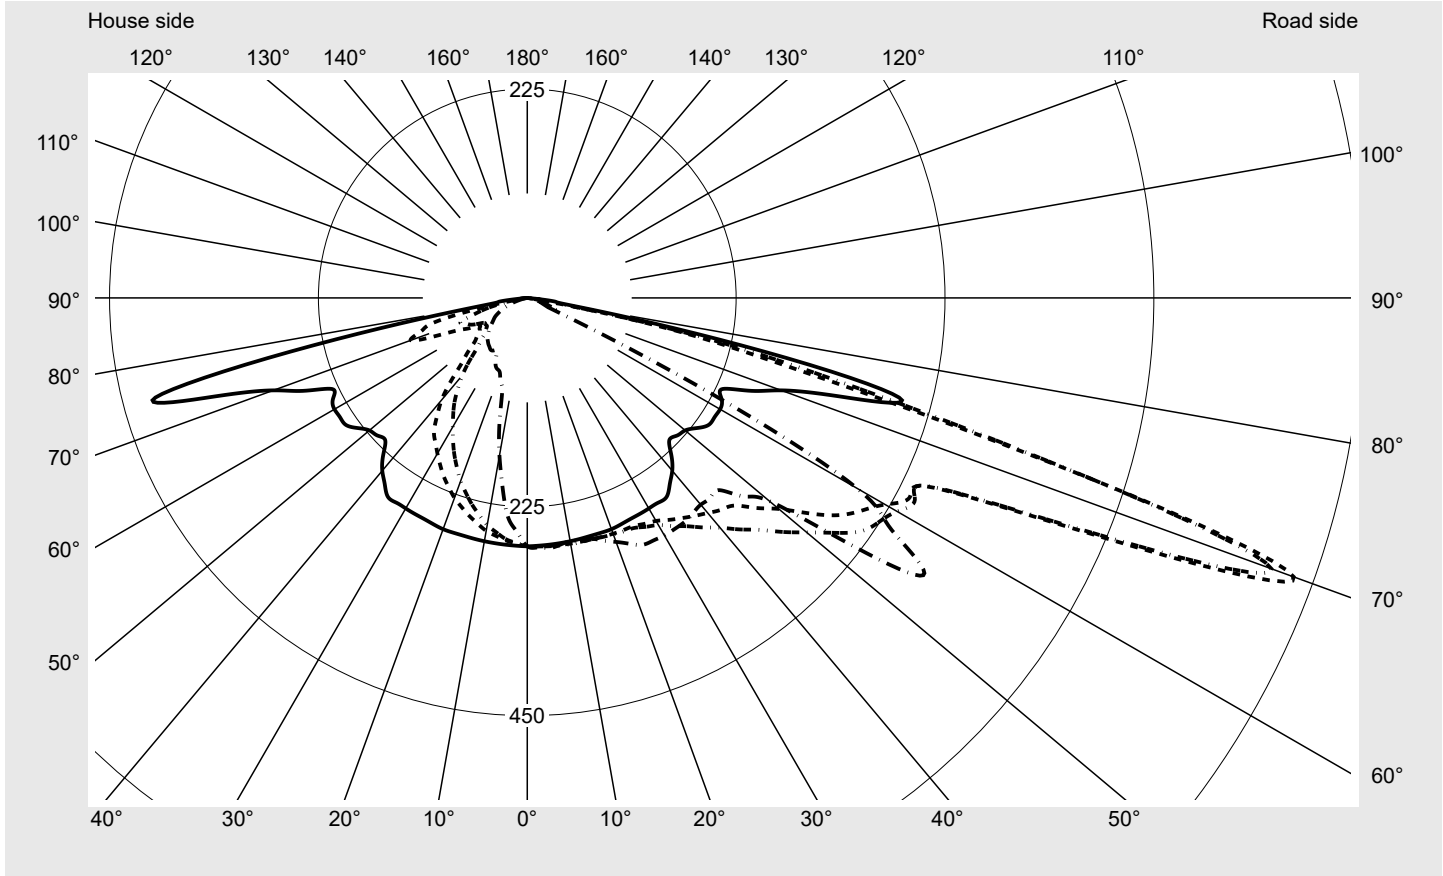

Photometric test report

Family Streetlight 21 midi LED	Order number: 5XE3U31G08MB EAN: 4069025163714	LP number 59536_303
	Version post-top or side-entry mounting Optic asymmetric, extremely wide distribution (P0.8a) Cover toughened safety glass Lamps LED 3000 K CRI ≥ 70 Controlgear ECG SITECO iQ Rated values Net luminous flux = 19670 lm Power consumption = 146.7 W Luminous efficacy = 134.1 lm/W	serial documentation 18.01.2024

Luminous intensity in cd/klm C180-0 C195-15 C200-20 C270-90 **Imax: 879 cd/klm**

Luminaire output ratios	
Eta	100.0%
Eta 0° - 90°	100.0%
Eta 90° - 180°	0.0%
Measurement conditions	
DIN EN 13032 and DIN 5032	

Luminous intensity class acc. to EN13201-2	
Class:	G3
Imax 70°	878.7
Imax 80°	57.3
Imax 90°	0.0
Imax >90°	0.0
Imax >95°	0.0

Photometric test report

Family Streetlight 21 midi LED	Order number: 5XE3U31G08MB EAN: 4069025163714	LP number 59536_303
--	--	-------------------------------

Envelope curve in cd/klm **KMK 70°** **KMK 67.5°** **KMK 65°** **KMK 62.5°** **siteco**

Photometric test report

Family Streetlight 21 midi LED	Order number: 5XE3U31G08MB EAN: 4069025163714	LP number 59536_303
Table of values for luminous intensities		Maximum luminous intensity