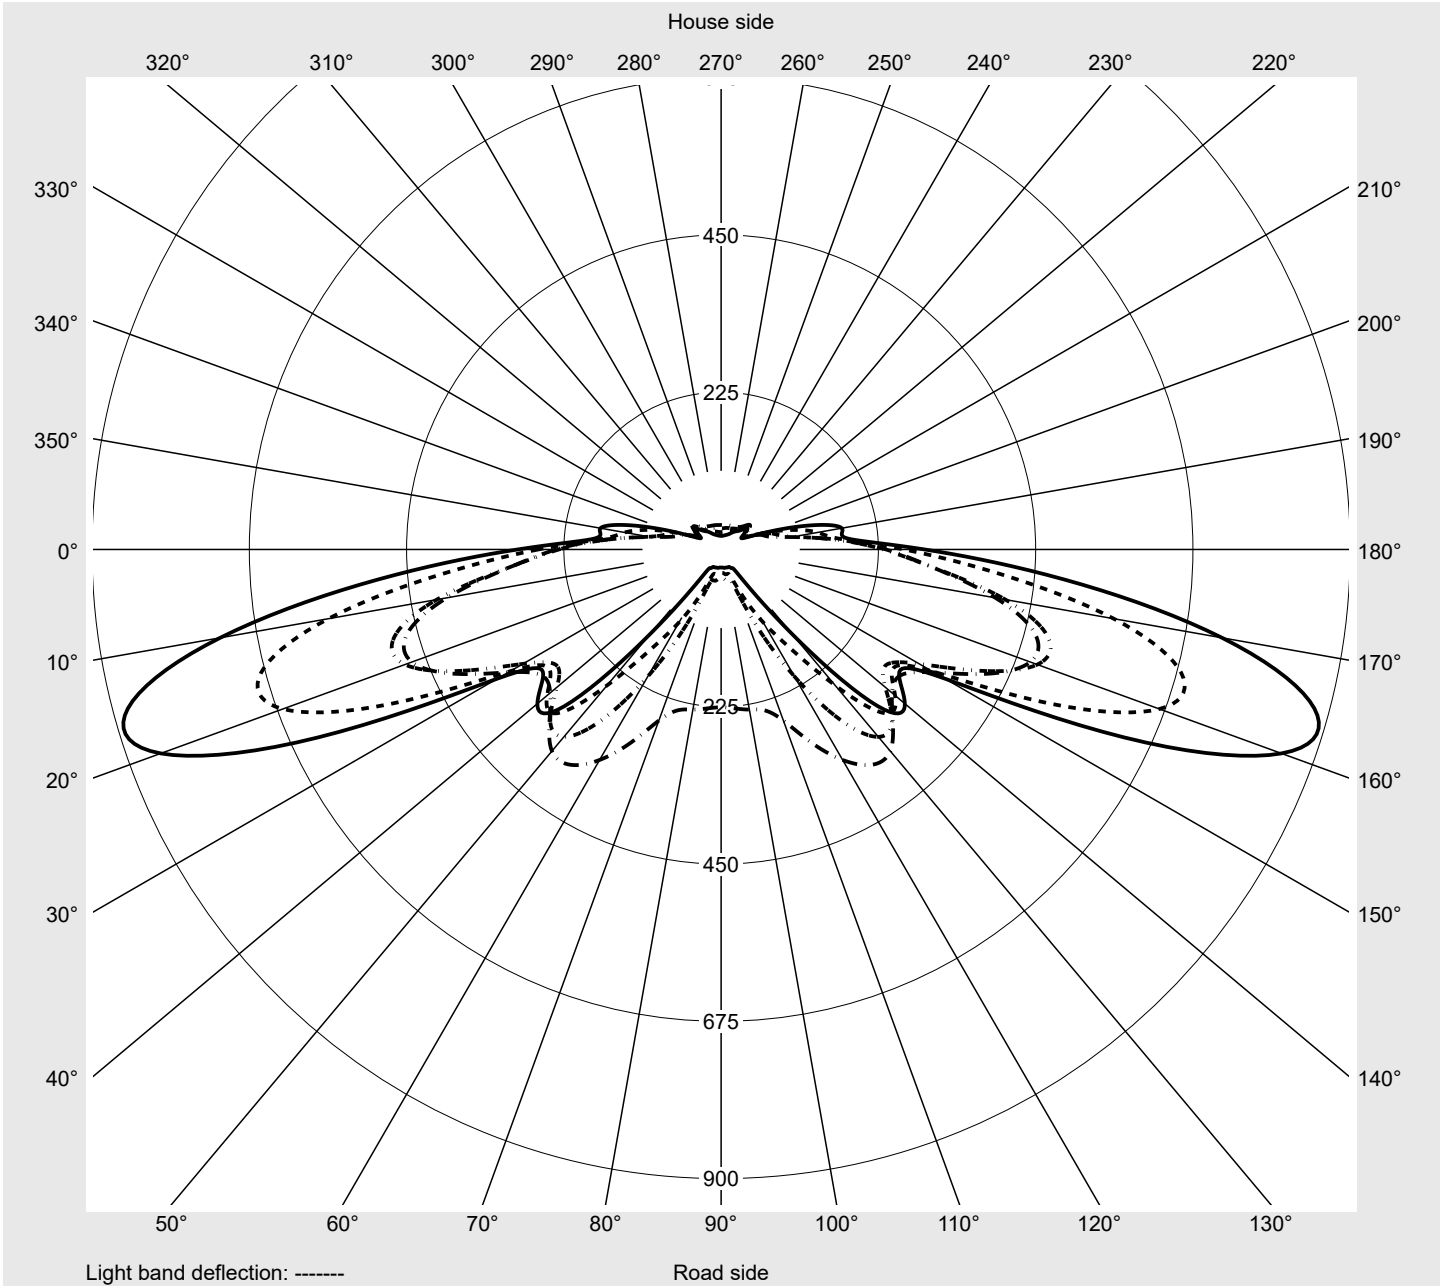

Photometric test report

Family Streetlight 21 micro LED	Order number: 5XE1U31U08DB EAN: 4069025148773	LP number 59536_6
	Version post-top or side-entry mounting, Smart Interface down Optic asymmetric, extremely wide distribution (P0.8a) Cover toughened safety glass Lamps LED 3000 K CRI ≥ 70 Controlgear EVG SITECO iQ - Smart Interface Rated values Net luminous flux = 5130 lm Power consumption = 39.1 W Luminous efficacy = 131.2 lm/W	serial documentation 18.01.2024

Luminous intensity in cd/klm C180-0 C195-15 C200-20 C270-90 **Imax: 879 cd/klm**

Luminaire output ratios	
Eta	100.0%
Eta 0° - 90°	100.0%
Eta 90° - 180°	0.0%
Measurement conditions	
DIN EN 13032 and DIN 5032	

Luminous intensity class acc. to EN13201-2	
Class:	G3
Imax 70°	878.7
Imax 80°	57.3
Imax 90°	0.0
Imax >90°	0.0
Imax >95°	0.0

Photometric test report

Family Streetlight 21 micro LED	Order number: 5XE1U31U08DB EAN: 4069025148773	LP number 59536_6
---	--	-----------------------------

Envelope curve in cd/klm **KMK 70°** **KMK 67.5°** **KMK 65°** **KMK 62.5°** **siteco**

Photometric test report

Family Streetlight 21 micro LED	Order number: 5XE1U31U08DB EAN: 4069025148773	LP number 59536_6
Table of values for luminous intensities		Maximum luminous intensity
siteco		