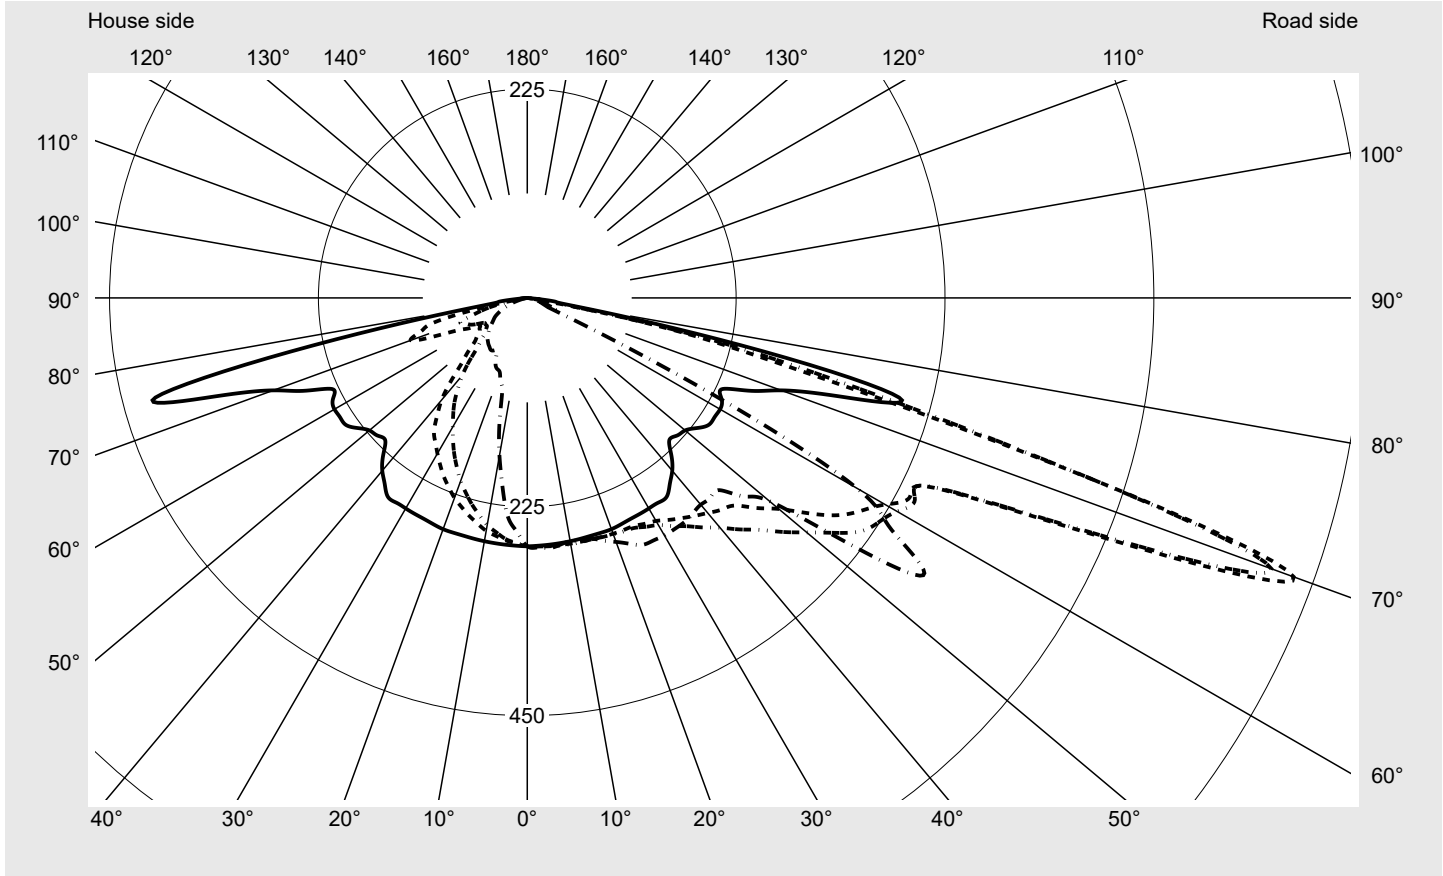

Photometric test report

Family Streetlight 21 micro LED	Order number: 5XE1U31U08DB EAN: 4069025148773	LP number 59536_6
	Version post-top or side-entry mounting, Smart Interface down Optic asymmetric, extremely wide distribution (P0.8a) Cover toughened safety glass Lamps LED 3000 K CRI ≥ 70 Controlgear EVG SITECO iQ - Smart Interface Rated values Net luminous flux = 5130 lm Power consumption = 39.1 W Luminous efficacy = 131.2 lm/W	serial documentation 18.01.2024

Luminous intensity in cd/klm C180-0 C195-15 C200-20 C270-90 **Imax: 879 cd/klm**

Luminaire output ratios	
Eta	100.0%
Eta 0° - 90°	100.0%
Eta 90° - 180°	0.0%
Measurement conditions	
DIN EN 13032 and DIN 5032	

Luminous intensity class acc. to EN13201-2	
Class:	G3
Imax 70°	878.7
Imax 80°	57.3
Imax 90°	0.0
Imax >90°	0.0
Imax >95°	0.0

Photometric test report

Family Streetlight 21 micro LED	Order number: 5XE1U31U08DB EAN: 4069025148773	LP number 59536_6
---	--	-----------------------------

Envelope curve in cd/klm **KMK 70°** **KMK 67.5°** **KMK 65°** **KMK 62.5°** **siteco**

Photometric test report

Family Streetlight 21 micro LED	Order number: 5XE1U31U08DB EAN: 4069025148773	LP number 59536_6
Table of values for luminous intensities		Maximum luminous intensity
siteco		