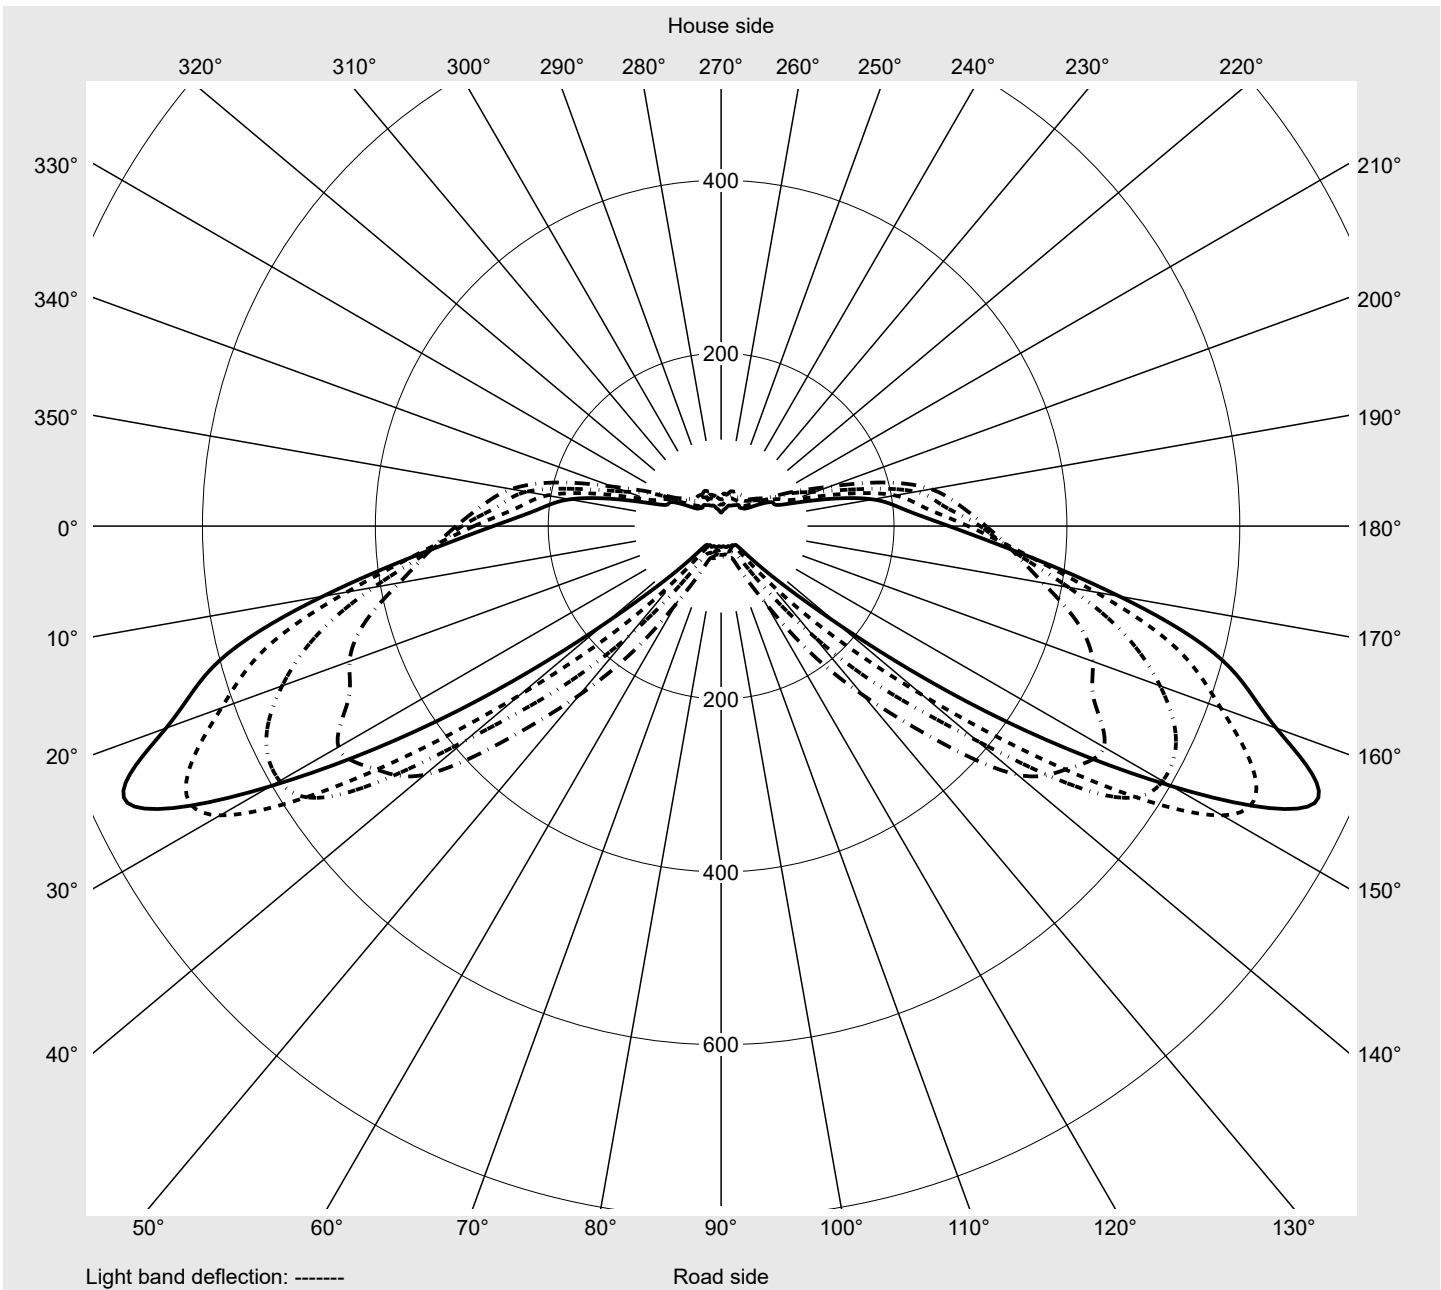

Photometric test report

Family Streetlight 21 midi LED	Order number: 5XE3D31Y08MB EAN: 4058352923962	LP number 59076_1369
	Version post-top or side-entry mounting, Smart Interface up/down Optic asymmetric, wide distribution (ST1.0a) Cover toughened safety glass Lamps LED 3000 K CRI ≥ 70 Controlgear EVG SITECO iQ - Smart Interface Rated values Net luminous flux = 18340 lm Power consumption = 129.3 W Luminous efficacy = 141.8 lm/W	serial documentation 09.08.2023
		

Luminous intensity in cd/klm C180-0 C205-25 C210-30 C270-90 **Imax: 758 cd/klm**

Luminaire output ratios	
Eta	100.0%
Eta 0° - 90°	100.0%
Eta 90° - 180°	0.0%
Measurement conditions	
DIN EN 13032 and DIN 5032	

Luminous intensity class acc. to EN13201-2	
Class:	G3
Imax 70°	757.8
Imax 80°	95.1
Imax 90°	0.0
Imax >90°	0.0
Imax >95°	0.0

Photometric test report

Family Streetlight 21 midi LED	Order number: 5XE3D31Y08MB EAN: 4058352923962	LP number 59076_1369
--	--	--------------------------------

Envelope curve in cd/klm **KMK 70°** **KMK 67.5°** **KMK 65°** **KMK 62.5°** **siteco**

Photometric test report

Family Streetlight 21 midi LED	Order number: 5XE3D31Y08MB EAN: 4058352923962	LP number 59076_1369
Table of values for luminous intensities		Maximum luminous intensity
		siteco