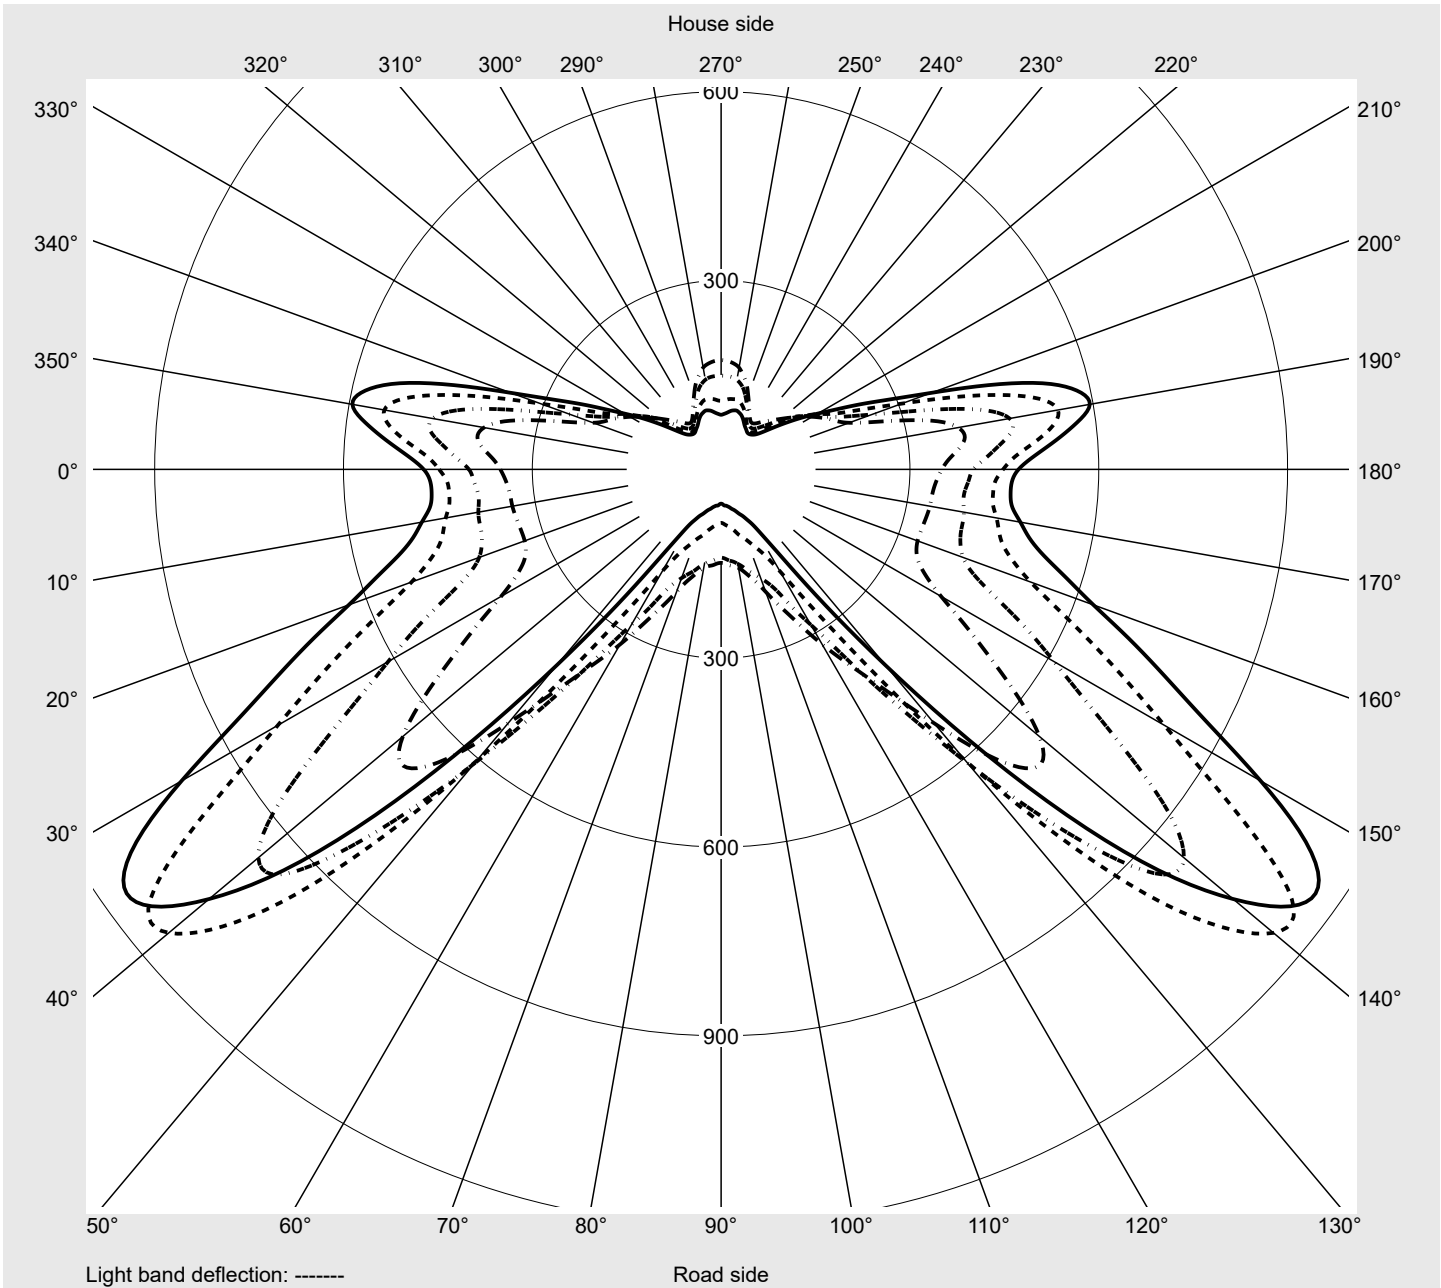

Photometric test report

Family Streetlight 21 micro easy LED	Order number: 5XE5P47N08CB EAN: 4058352897263	LP number 59337_425
	Version post-top or side-entry mounting, NEMA 7 pin (DALI) Optic asymmetric, wide distribution (ST1.5a) Cover toughened safety glass Lamps LED 4000 K CRI ≥ 70 Controlgear ECG-DALI Plus Rated values Net luminous flux = 2340 lm Power consumption = 15.8 W Luminous efficacy = 148.1 lm/W	serial documentation 16.06.2023

Luminous intensity in cd/klm C180-0 C215-35 C217,5-37,5 C270-90 **Imax: 1158 cd/klm**

Luminaire output ratios	
Eta	100.0%
Eta 0° - 90°	100.0%
Eta 90° - 180°	0.0%

Luminous intensity class acc. to EN13201-2	
Class:	---
Imax 70°	798.1
Imax 80°	214.2
Imax 90°	0.0
Imax >90°	0.0
Imax >95°	0.0

Measurement conditions
DIN EN 13032 and DIN 5032

Photometric test report

Family Streetlight 21 micro easy LED	Order number: 5XE5P47N08CB EAN: 4058352897263	LP number 59337_425
------------------------------------------------	----------------------------------------------------------------	-------------------------------

Envelope curve in cd/klm **KMK 65°** **KMK 62.5°** **KMK 60°** **KMK 57.5°** **siteco**

Photometric test report

Family Streetlight 21 micro easy LED	Order number: 5XE5P47N08CB EAN: 4058352897263	LP number 59337_425
Table of values for luminous intensities		Maximum luminous intensity