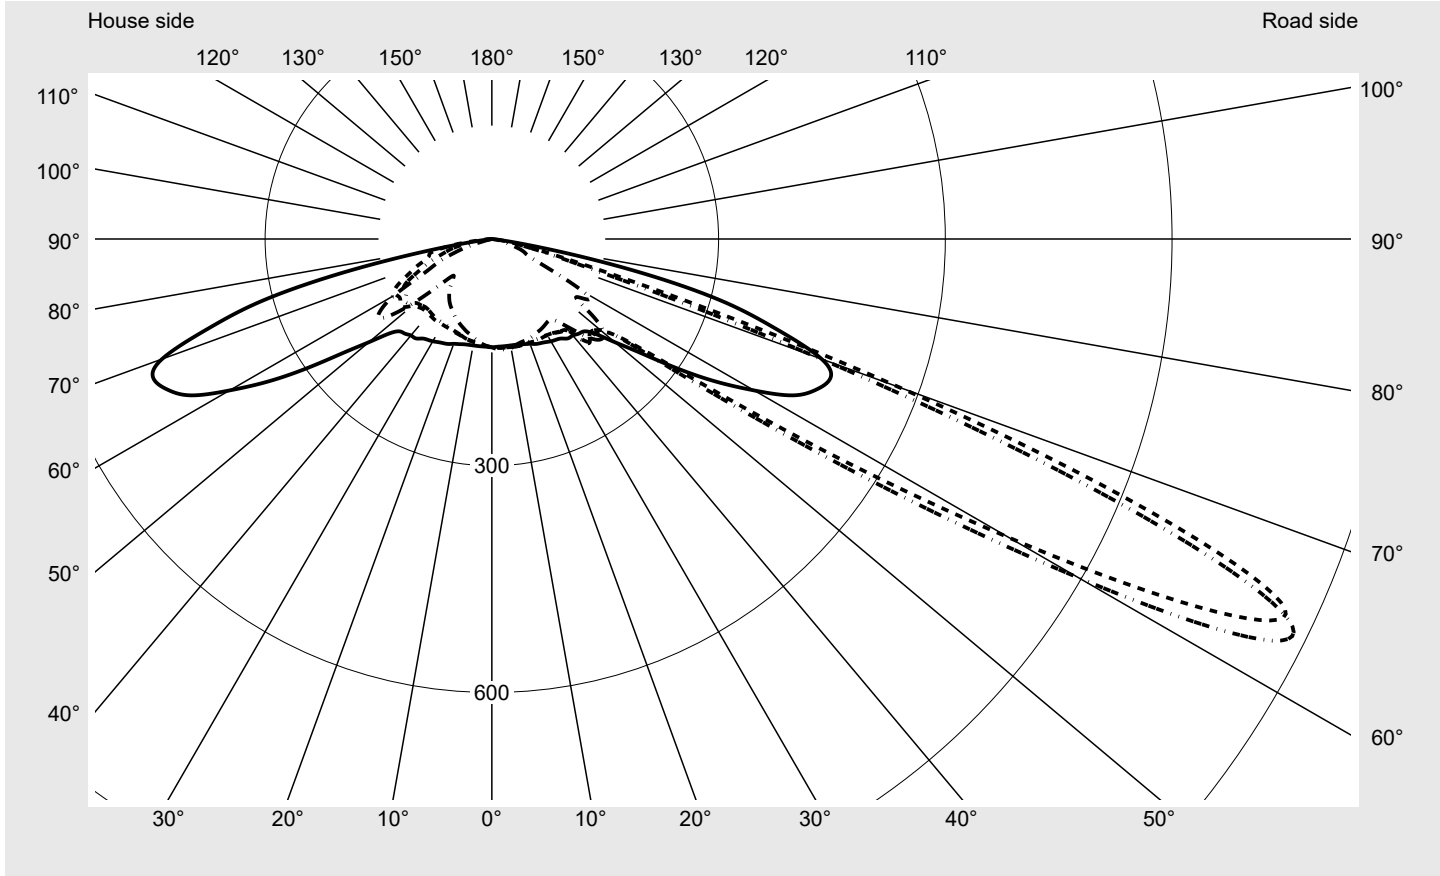

Photometric test report

Family Streetlight 21 micro easy LED	Order number: 5XE5P47N08CB EAN: 4058352897263	LP number 59337_425
	Version post-top or side-entry mounting, NEMA 7 pin (DALI) Optic asymmetric, wide distribution (ST1.5a) Cover toughened safety glass Lamps LED 4000 K CRI ≥ 70 Controlgear ECG-DALI Plus Rated values Net luminous flux = 2340 lm Power consumption = 15.8 W Luminous efficacy = 148.1 lm/W	serial documentation 16.06.2023

Luminous intensity in cd/klm C180-0 C215-35 C217,5-37,5 C270-90 **Imax: 1158 cd/klm**

Luminaire output ratios	
Eta	100.0%
Eta 0° - 90°	100.0%
Eta 90° - 180°	0.0%

Luminous intensity class acc. to EN13201-2	
Class:	---
Imax 70°	798.1
Imax 80°	214.2
Imax 90°	0.0
Imax >90°	0.0
Imax >95°	0.0

Envelope curve in cd/klm **KMK 65°** **KMK 62.5°** **KMK 60°** **KMK 57.5°** **siteco**

Photometric test report

Family Streetlight 21 micro easy LED	Order number: 5XE5P47N08CB EAN: 4058352897263	LP number 59337_425
Table of values for luminous intensities		Maximum luminous intensity