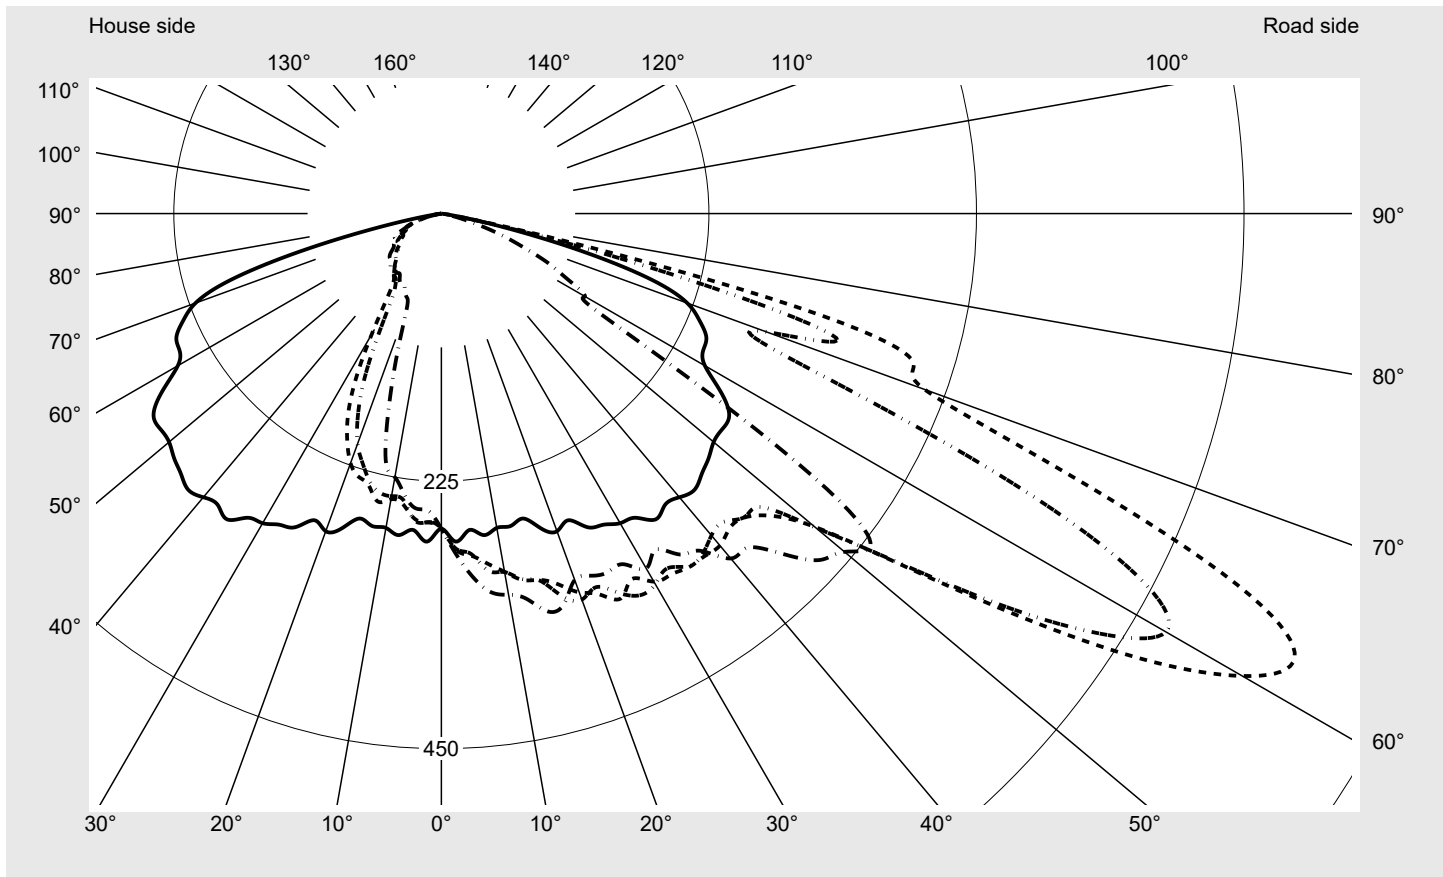

Photometric test report

Family
Streetlight 21 micro easy LED

Order number: 5XE5E37N08CB
EAN: 4058352897126

LP number
59077_1118

Version post-top or side-entry mounting, NEMA 7 pin (DALI)
Optic asymmetric, wide distribution (STW1.0a)
Cover toughened safety glass
Lamps LED 3000 K | CRI ≥ 70
Controlgear ECG-DALI Plus
Rated values Net luminous flux = 2290 lm
 Power consumption = 15.8 W
 Luminous efficacy = 144.9 lm/W

Luminaire output ratios

Eta	100.0%
Eta 0° - 90°	100.0%
Eta 90° - 180°	0.0%

Luminous intensity class acc. to EN13201-2

Class:	G4
Imax 70°	498.7
Imax 80°	32.8
Imax 90°	0.0
Imax >90°	0.0
Imax >95°	0.0

Measurement conditions

DIN EN 13032 and DIN 5032

Photometric test report

Family Streetlight 21 micro easy LED	Order number: 5XE5E37N08CB EAN: 4058352897126	LP number 59077_1118
--	--	--------------------------------

Envelope curve in cd/klm **KMK 62.5°** **KMK 60°** **KMK 57.5°** **KMK 55°** **siteco**