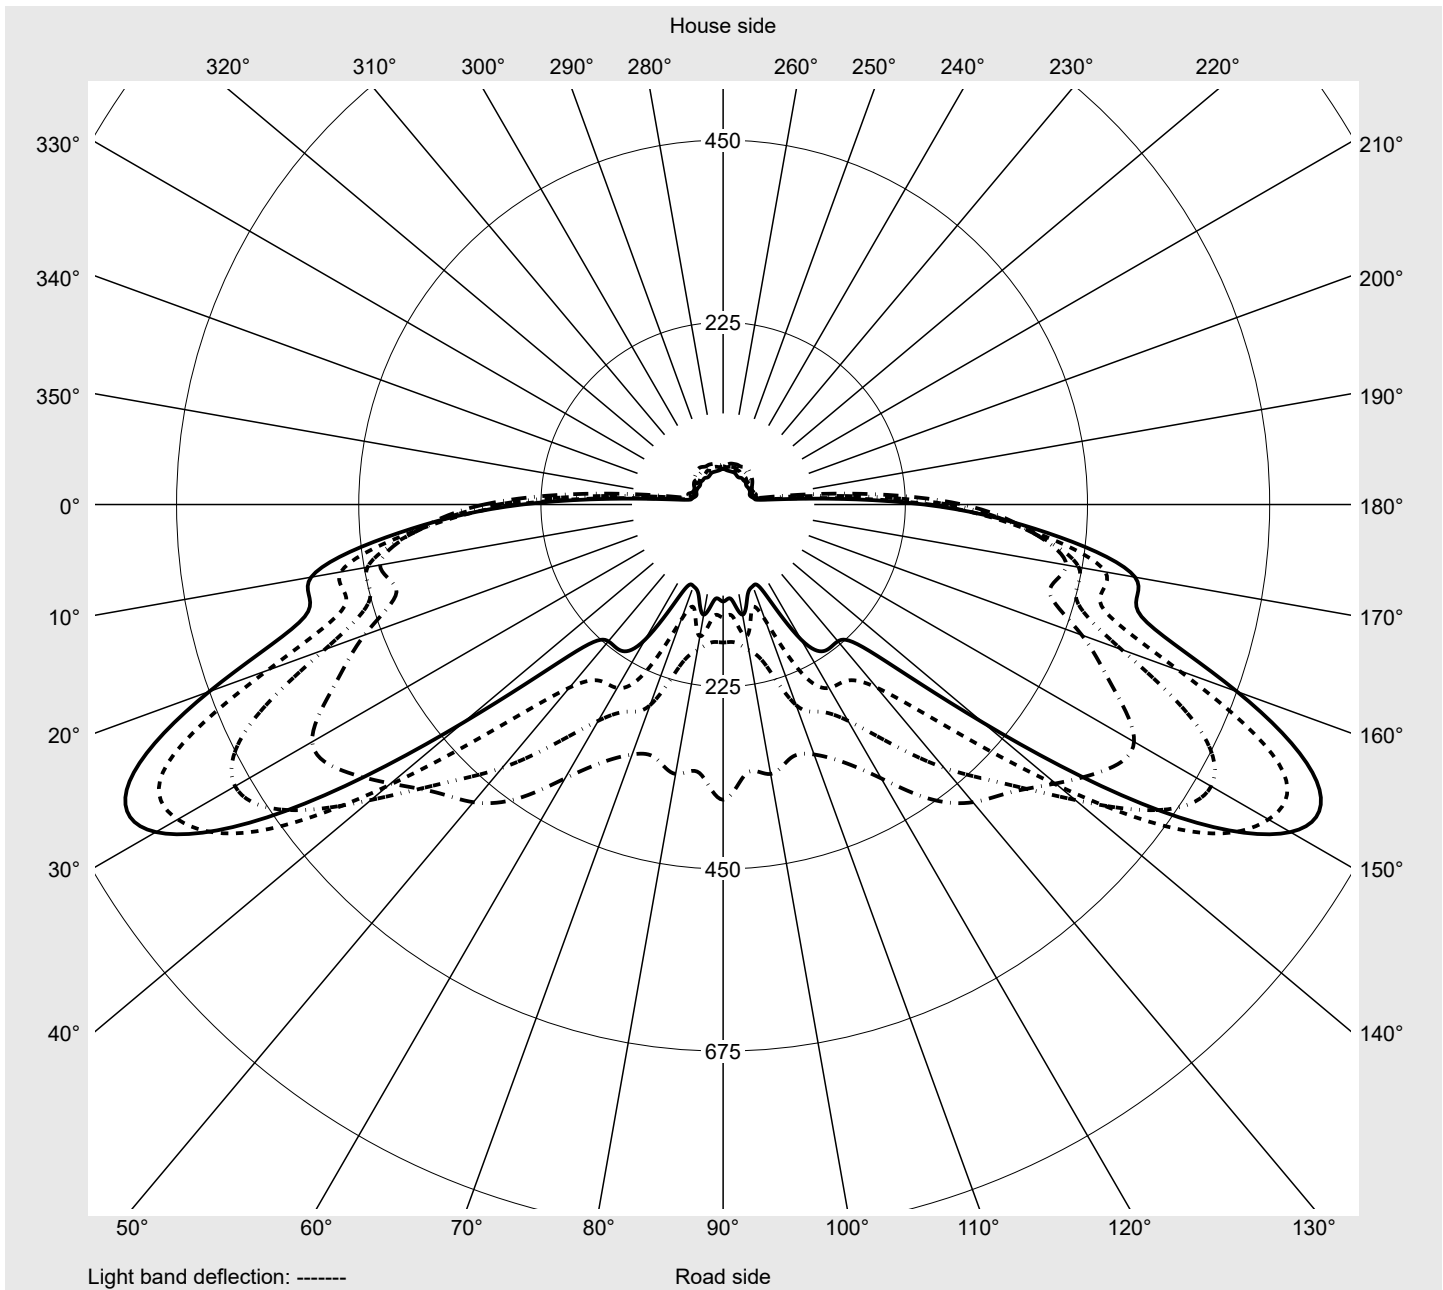

Photometric test report

Family
Streetlight 21 micro easy LED

Order number: 5XE5E37N08CB
EAN: 4058352897126

LP number
59077_1118

Version post-top or side-entry mounting, NEMA 7 pin (DALI)
Optic asymmetric, wide distribution (STW1.0a)
Cover toughened safety glass
Lamps LED 3000 K | CRI ≥ 70
Controlgear ECG-DALI Plus
Rated values Net luminous flux = 2290 lm
 Power consumption = 15.8 W
 Luminous efficacy = 144.9 lm/W

serial
documentation
16.06.2023

sitEco

Luminous intensity in cd/klm

C180-0

C210-30

C215-35

C270-90

Imax: 809 cd/klm

Luminaire output ratios

Eta	100.0%
Eta 0° - 90°	100.0%
Eta 90° - 180°	0.0%

Luminous intensity class acc. to EN13201-2

Class:	G4
Imax 70°	498.7
Imax 80°	32.8
Imax 90°	0.0
Imax >90°	0.0
Imax >95°	0.0

Measurement conditions

DIN EN 13032 and DIN 5032

Photometric test report

Family Streetlight 21 micro easy LED	Order number: 5XE5E37N08CB EAN: 4058352897126	LP number 59077_1118
--	--	--------------------------------

Envelope curve in cd/klm **KMK 62.5°** **KMK 60°** **KMK 57.5°** **KMK 55°** **siteco**