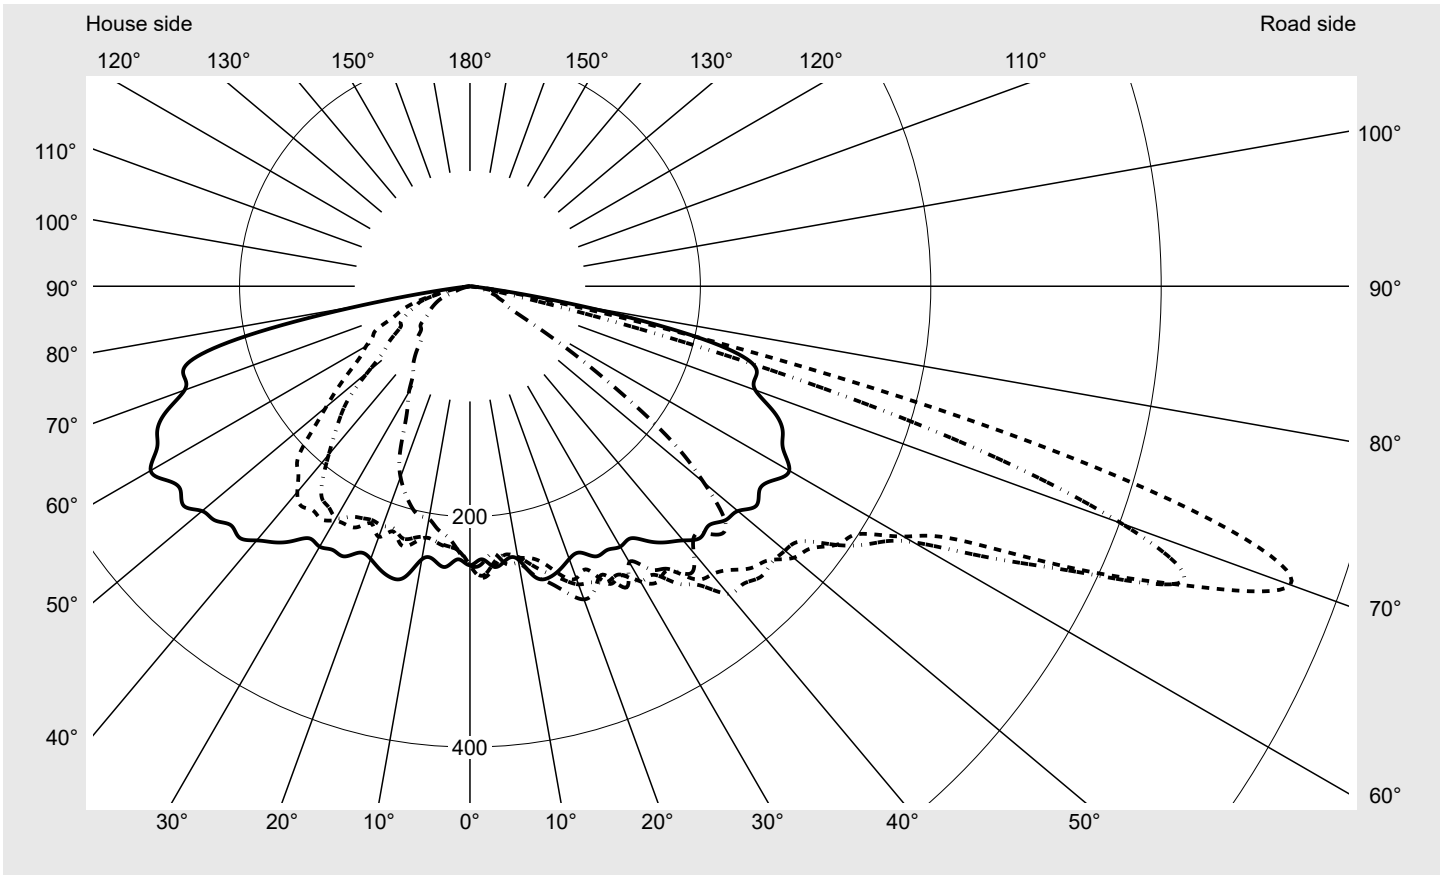

Photometric test report

Family
Streetlight 21 micro easy LED

Order number: 5XE5D57N08DB
EAN: 4058352897102

LP number
59076_1192

Version post-top or side-entry mounting, NEMA 7 pin (DALI)
Optic asymmetric, wide distribution (ST1.0a)
Cover toughened safety glass
Lamps LED 3000 K | CRI ≥ 80
Controlgear ECG-DALI Plus
Rated values Net luminous flux = 4400 lm
 Power consumption = 39.1 W
 Luminous efficacy = 112.5 lm/W

serial
documentation
16.06.2023

sitEco

Luminous intensity in cd/klm

C180-0

C205-25

C210-30

C270-90

Imax: 758 cd/klm

Luminaire output ratios

Eta	100.0%
Eta 0° - 90°	100.0%
Eta 90° - 180°	0.0%

Luminous intensity class acc. to EN13201-2

Class:	G3
Imax 70°	757.8
Imax 80°	95.1
Imax 90°	0.0
Imax >90°	0.0
Imax >95°	0.0

Measurement conditions

DIN EN 13032 and DIN 5032

Photometric test report

Family Streetlight 21 micro easy LED	Order number: 5XE5D57N08DB EAN: 4058352897102	LP number 59076_1192
--	--	--------------------------------

Envelope curve in cd/klm **KMK 70°** **KMK 67.5°** **KMK 65°** **KMK 62.5°** **siteco**