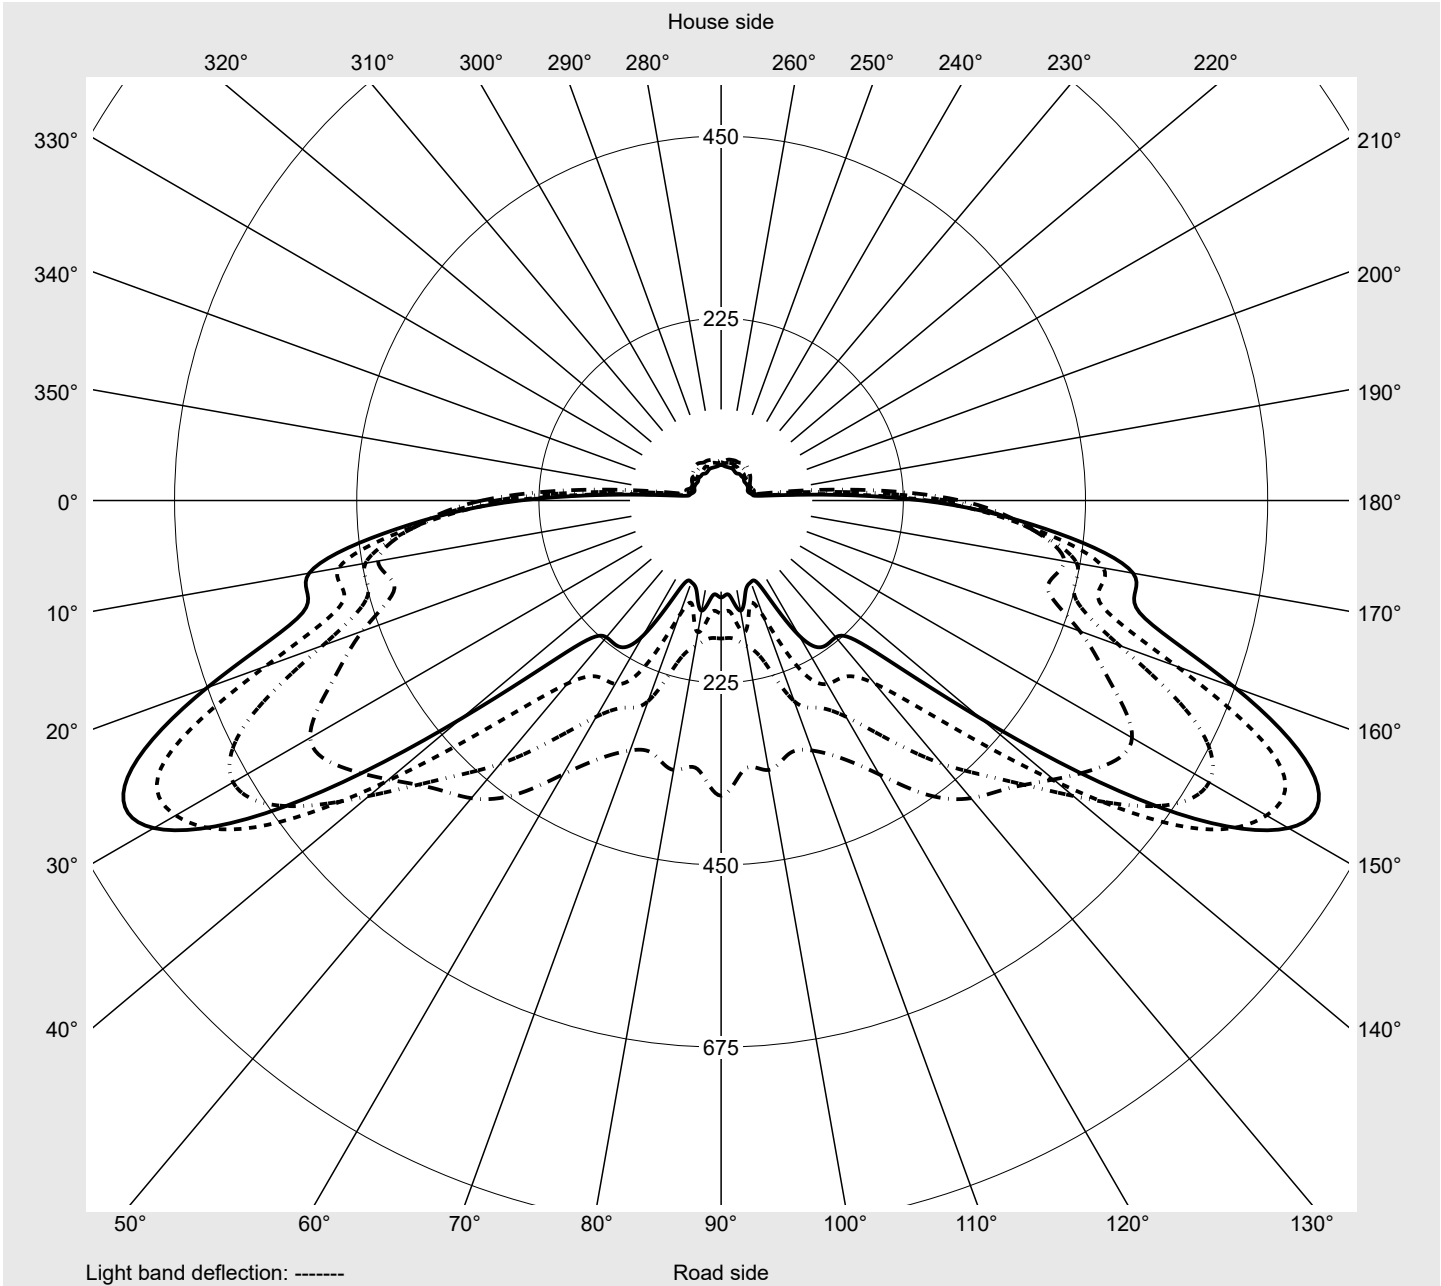

Photometric test report

Family Streetlight 21 micro LED	Order number: 5XE1E41G08DB EAN: 4058352740354	LP number 59077_888
	Version post-top or side-entry mounting Optic asymmetric, wide distribution (STW1.0a) Cover toughened safety glass Lamps LED 4000 K CRI ≥ 70 Controlgear ECG SITECO iQ Rated values Net luminous flux = 5010 lm Power consumption = 36.4 W Luminous efficacy = 137.6 lm/W	serial documentation 26.10.2022

Luminous intensity in cd/klm C180-0 C210-30 C215-35 C270-90 **Imax: 809 cd/klm**

Luminaire output ratios

Eta	100.0%
Eta 0° - 90°	100.0%
Eta 90° - 180°	0.0%

Luminous intensity class acc. to EN13201-2

Class:	G4
Imax 70°	498.7
Imax 80°	32.8
Imax 90°	0.0
Imax >90°	0.0
Imax >95°	0.0

Measurement conditions

DIN EN 13032 and DIN 5032

Photometric test report

Family Streetlight 21 micro LED	Order number: 5XE1E41G08DB EAN: 4058352740354	LP number 59077_888
---	--	-------------------------------

Envelope curve in cd/klm **KMK 62.5°** **KMK 60°** **KMK 57.5°** **KMK 55°** **siteco**

Photometric test report

Family Streetlight 21 micro LED	Order number: 5XE1E41G08DB EAN: 4058352740354	LP number 59077_888
Table of values for luminous intensities		Maximum luminous intensity