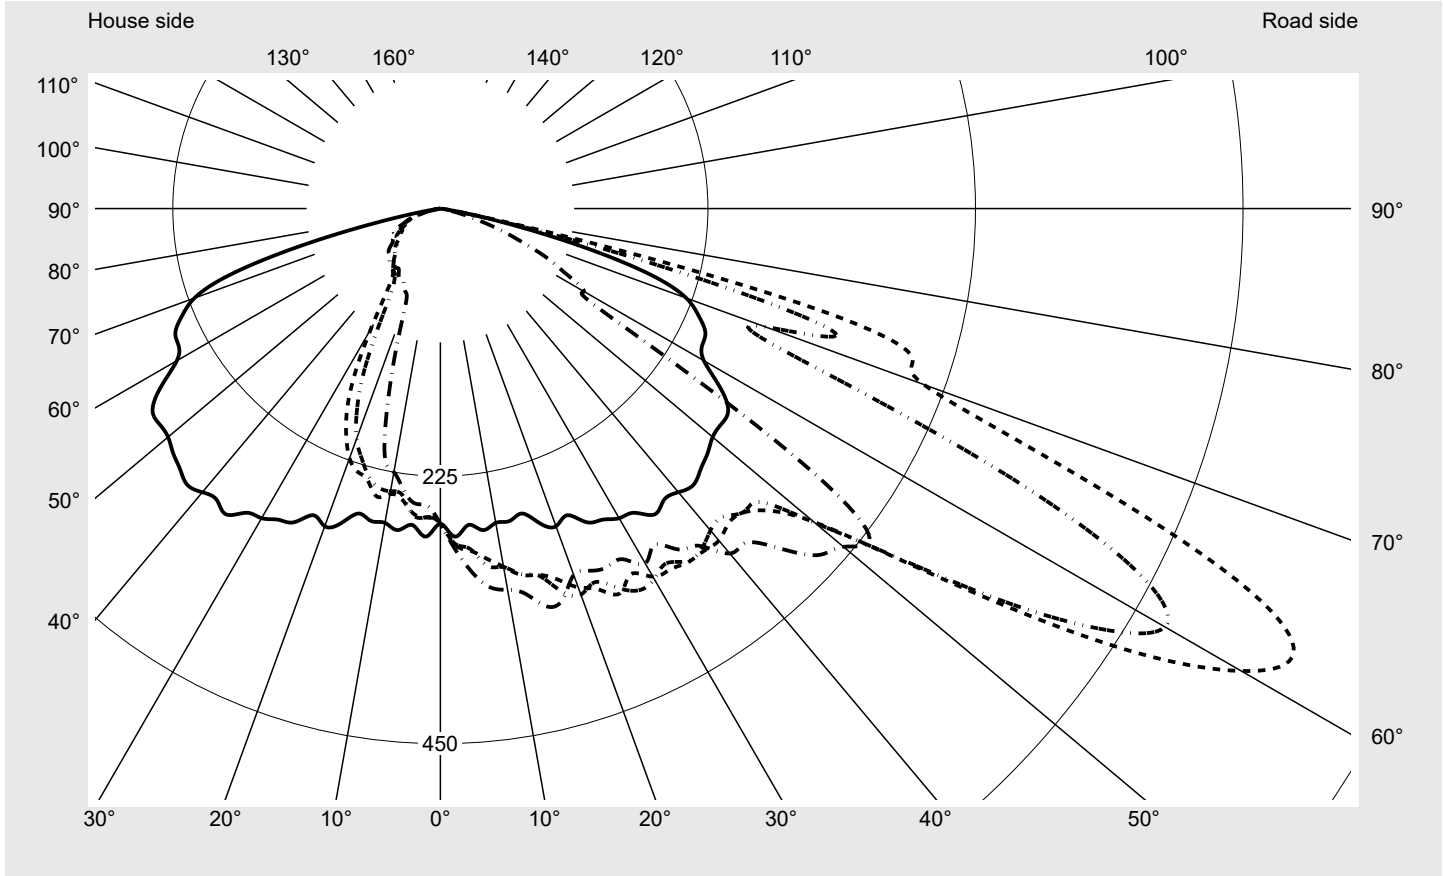

Photometric test report

Family Streetlight 21 micro LED	Order number: 5XE1E41G08DB EAN: 4058352740354	LP number 59077_888
	Version post-top or side-entry mounting Optic asymmetric, wide distribution (STW1.0a) Cover toughened safety glass Lamps LED 4000 K CRI ≥ 70 Controlgear ECG SITECO iQ Rated values Net luminous flux = 5010 lm Power consumption = 36.4 W Luminous efficacy = 137.6 lm/W	serial documentation 26.10.2022

Luminous intensity in cd/klm C180-0 C210-30 C215-35 C270-90 **Imax: 809 cd/klm**

Luminaire output ratios

Eta	100.0%
Eta 0° - 90°	100.0%
Eta 90° - 180°	0.0%

Luminous intensity class acc. to EN13201-2

Class:	G4
Imax 70°	498.7
Imax 80°	32.8
Imax 90°	0.0
Imax >90°	0.0
Imax >95°	0.0

Envelope curve in cd/klm **KMK 62.5°** **KMK 60°** **KMK 57.5°** **KMK 55°** **siteco**

Photometric test report

Family Streetlight 21 micro LED	Order number: 5XE1E41G08DB EAN: 4058352740354	LP number 59077_888
Table of values for luminous intensities		Maximum luminous intensity