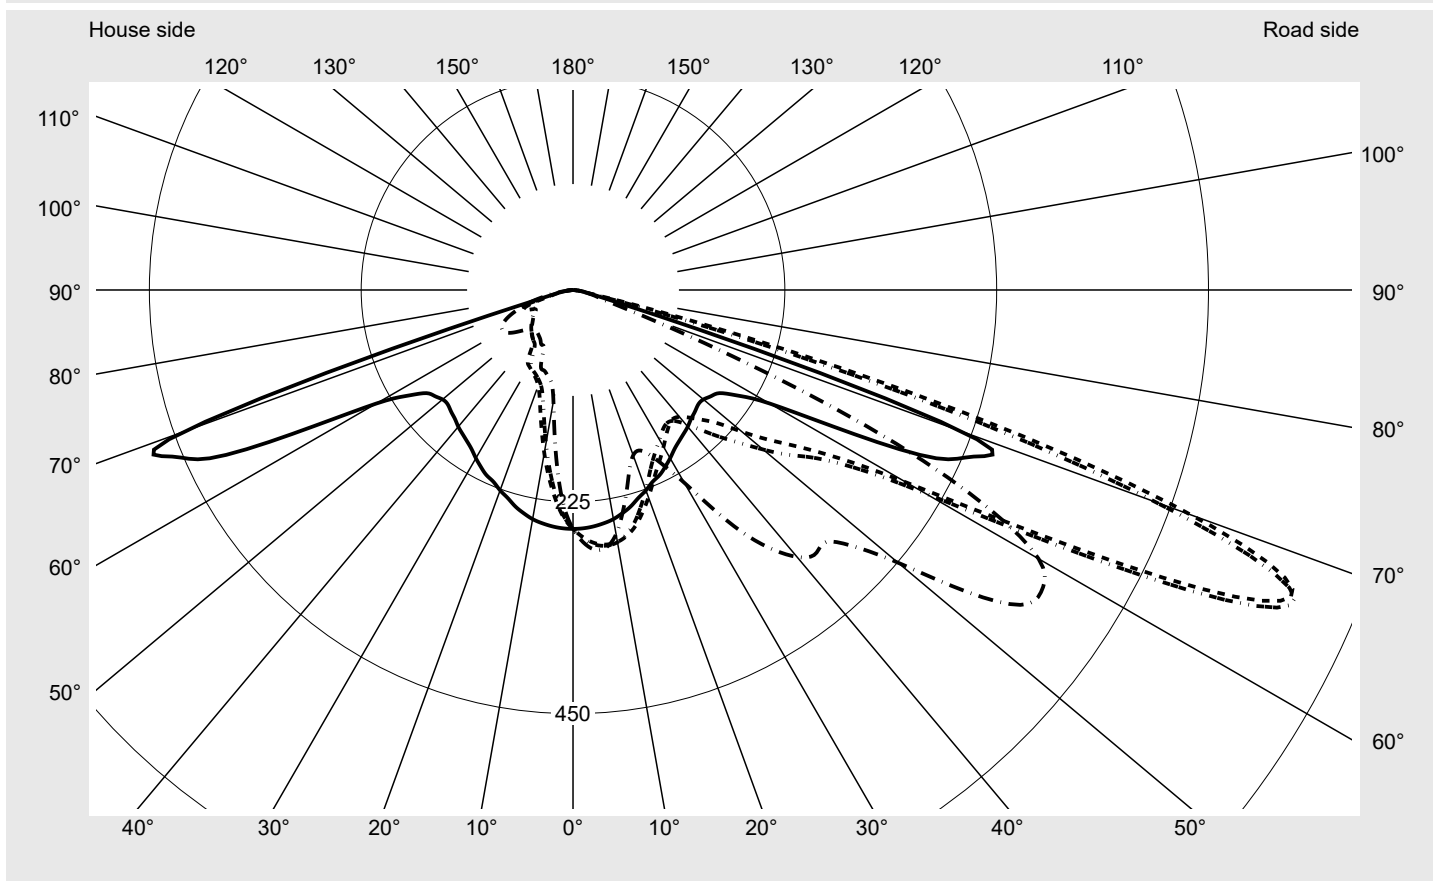

Photometric test report

Family
Floodlight 20 mini LED

Order number: 5XA7672C2D1AC
EAN: 4058352221341

LP number
58553_9

Version mounting bracket
Optic asymmetric distribution PL52
Cover toughened safety glass
Lamps 1 x LED 4000K / CRI ≥ 70
(unbekannt LED 4000K / CRI = 70)
Controlgear ECG-DALI
Rated values Net luminous flux = 12290 lm
Power consumption = 95.8 W
Luminous efficacy = 128.3 lm/W

Photometric test report

Family Floodlight 20 mini LED	Order number: 5XA7672C2D1AC EAN: 4058352221341	LP number 58553_9
--	---	------------------------------------

Envelope curve in cd/klm **KMK 67.5°** **KMK 65°** **KMK 62.5°** **KMK 60°** **siteco**