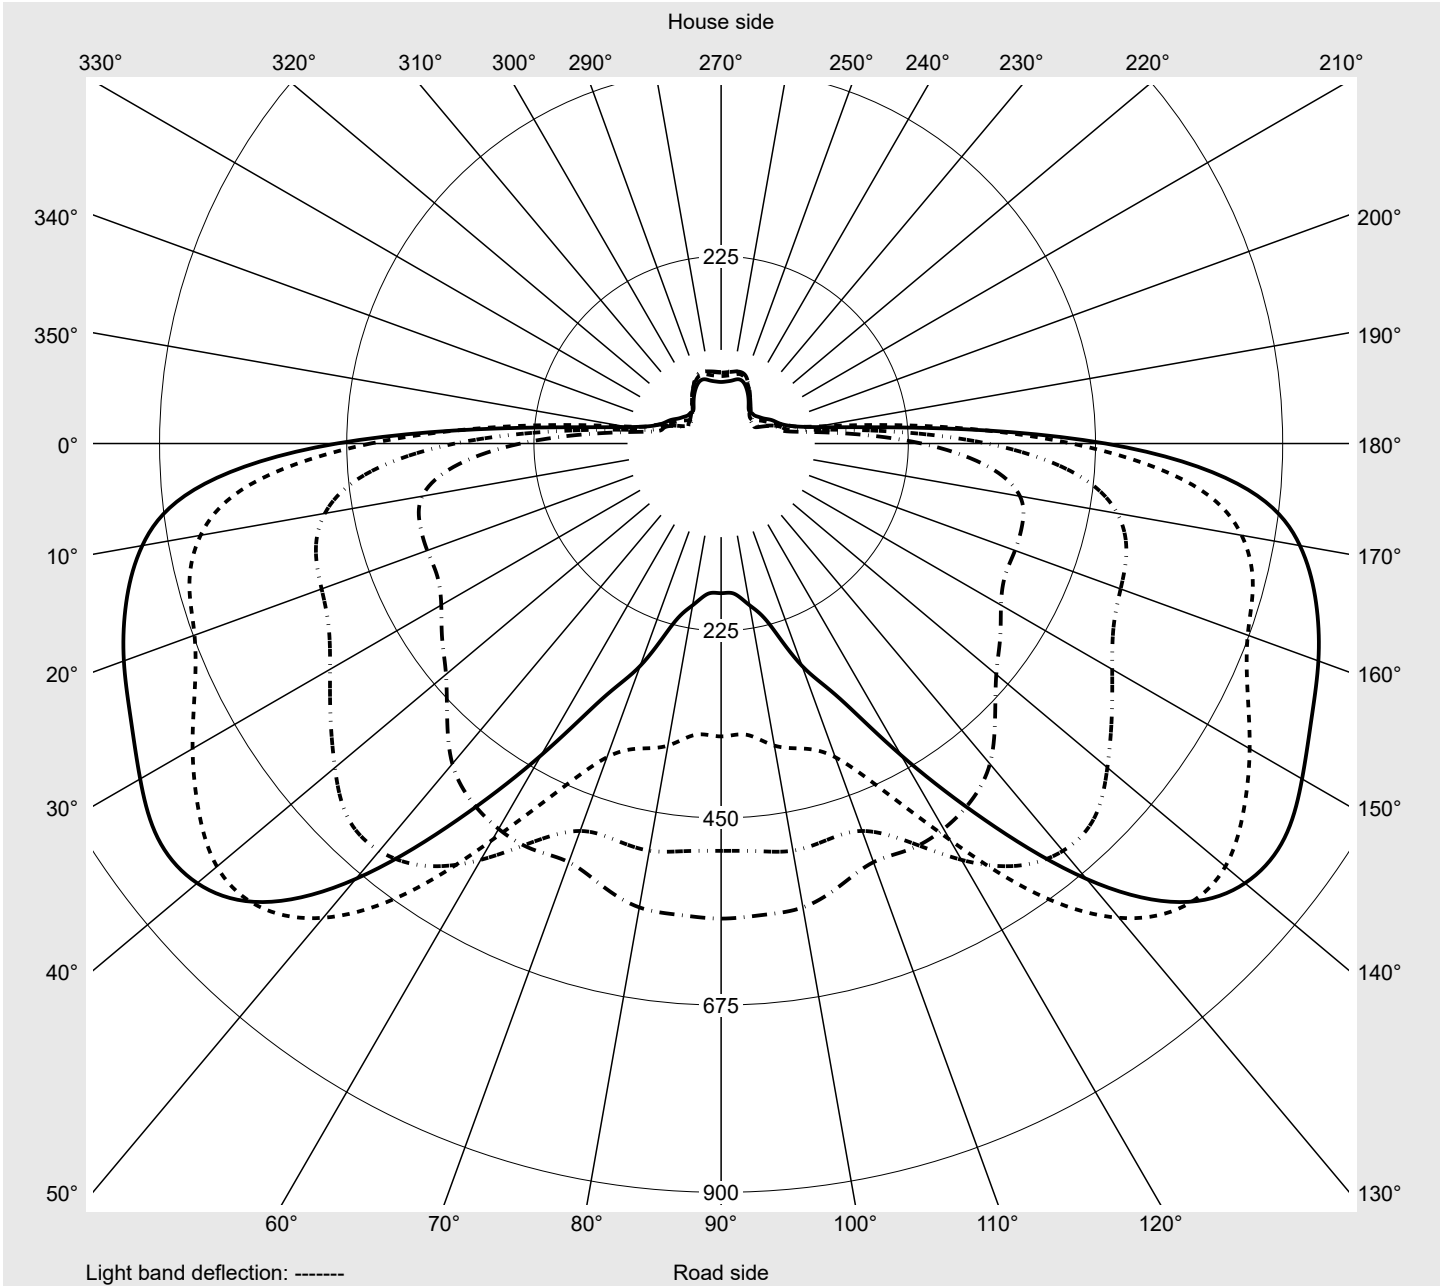

Photometric test report

Family
Floodlight 20 mini LED

Order number: 5XA7672C2D1AC
EAN: 4058352221341

LP number
58553_9

Version mounting bracket
Optic asymmetric distribution PL52
Cover toughened safety glass
Lamps 1 x LED 4000K / CRI ≥ 70
(unbekannt LED 4000K / CRI = 70)
Controlgear ECG-DALI
Rated values Net luminous flux = 12290 lm
Power consumption = 95.8 W
Luminous efficacy = 128.3 lm/W

Photometric test report

Family Floodlight 20 mini LED	Order number: 5XA7672C2D1AC EAN: 4058352221341	LP number 58553_9
--	---	------------------------------------

Envelope curve in cd/klm **KMK 67.5°** **KMK 65°** **KMK 62.5°** **KMK 60°** **siteco**