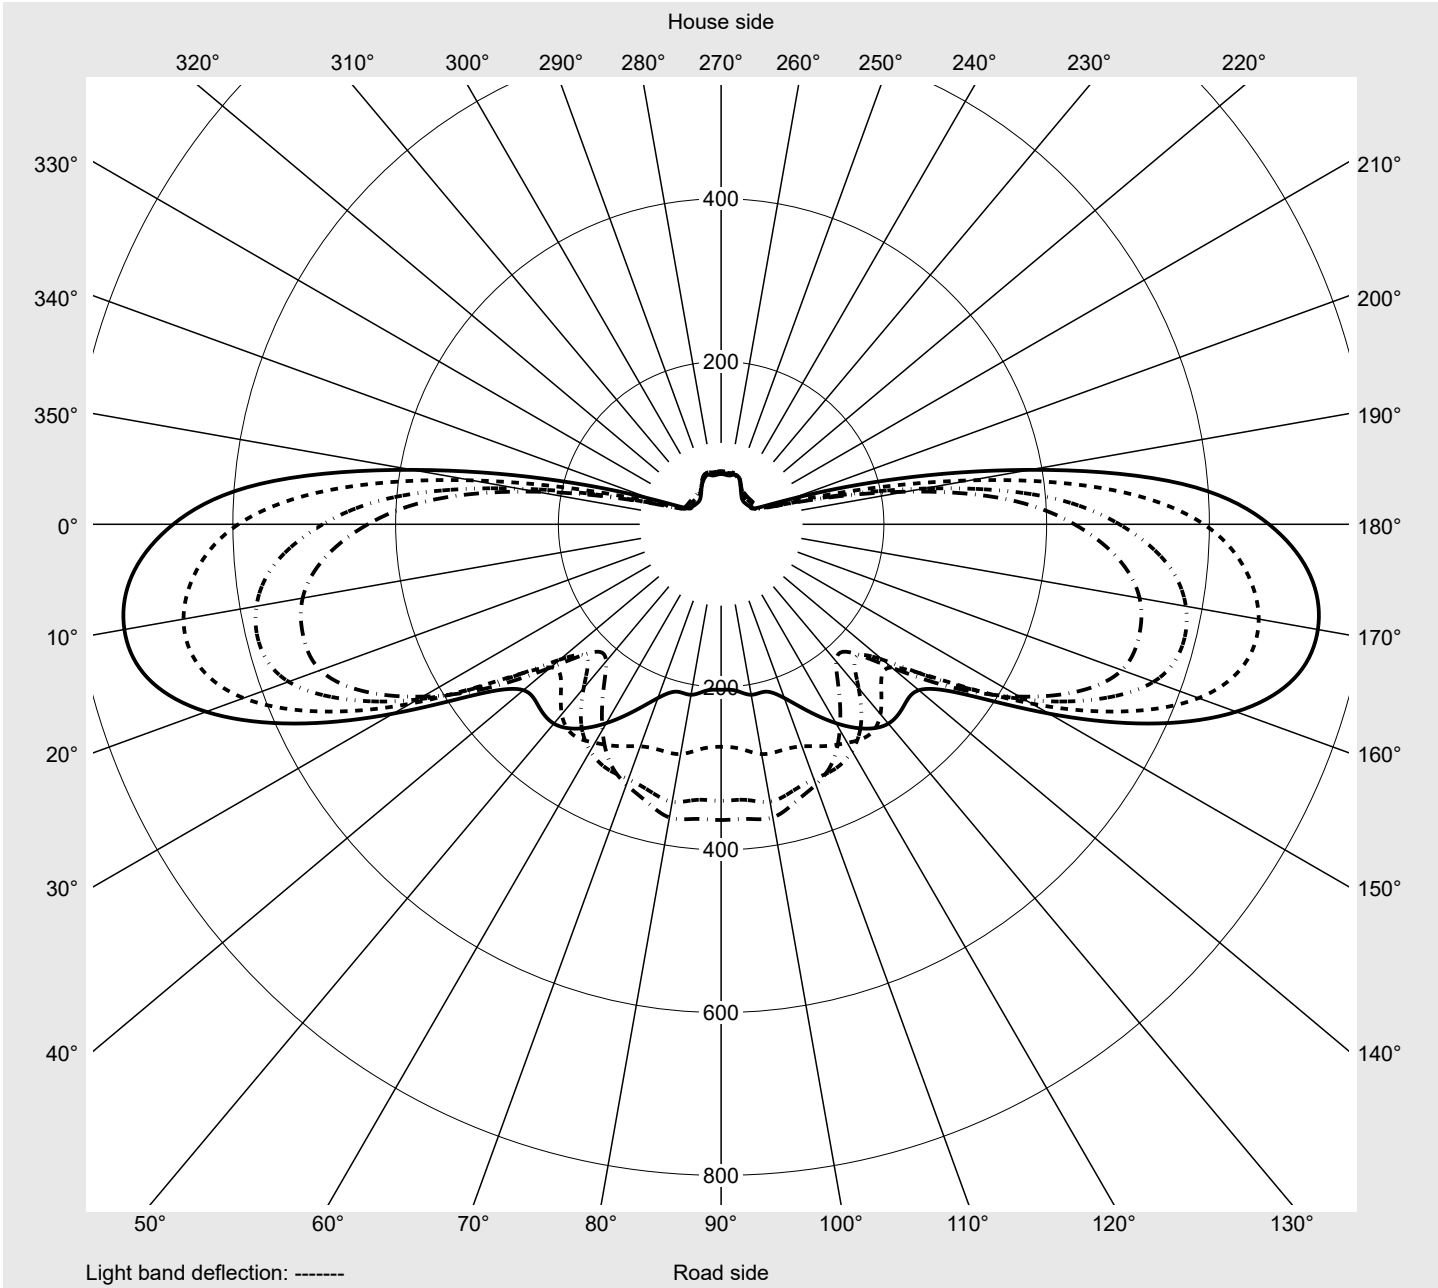

Photometric test report

Family
Floodlight 20 mini LED

Order number: 5XA7672C2C4AC
EAN: 4058352221310

LP number
58554_11

Version mast flange adapter
Optic asymmetric distribution PL61
Cover toughened safety glass
Lamps 1 x LED 4000K / CRI ≥ 70
(unbekannt LED 4000K / CRI = 70)
Controlgear ECG-DALI
Rated values Net luminous flux = 12430 lm
Power consumption = 95.8 W
Luminous efficacy = 129.7 lm/W

serial
documentation
25.08.2021

siteco

Luminous intensity in cd/klm

C180-0

C190-10

C195-15

C270-90

Imax: 745 cd/klm

Photometric test report

Family Floodlight 20 mini LED	Order number: 5XA7672C2C4AC EAN: 4058352221310	LP number 58554_11
---	---	------------------------------

Envelope curve in cd/klm **KMK 65°** **KMK 62,5°** **KMK 60°** **KMK 57,5°** **siteco**