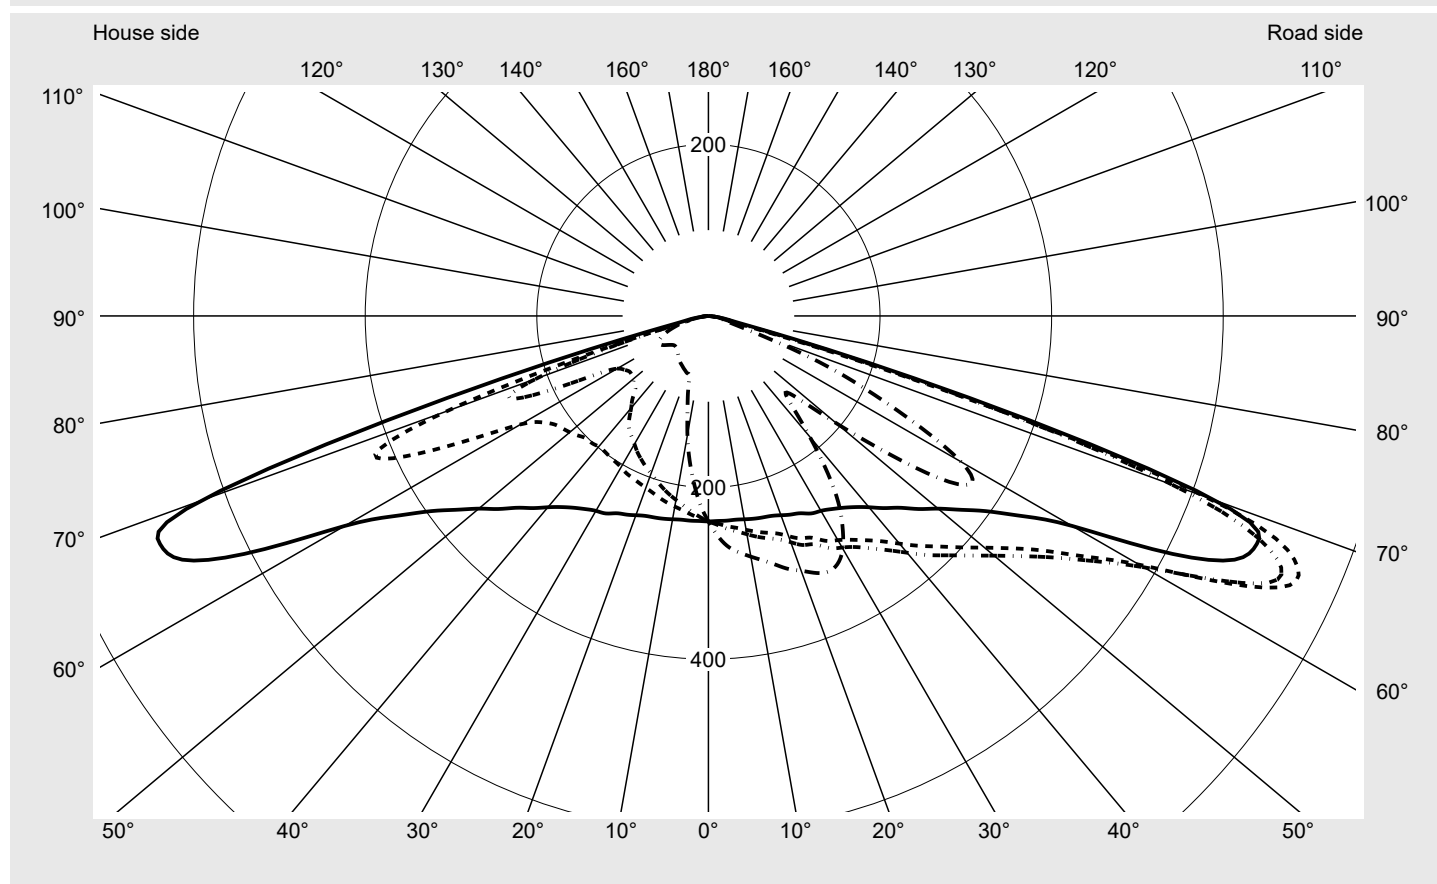

Photometric test report

Family Floodlight 20 mini LED	Order number: 5XA7672C2C4AC EAN: 4058352221310	LP number 58554_11
---	---	------------------------------

Envelope curve in cd/klm **KMK 65°** **KMK 62,5°** **KMK 60°** **KMK 57,5°** **siteco**