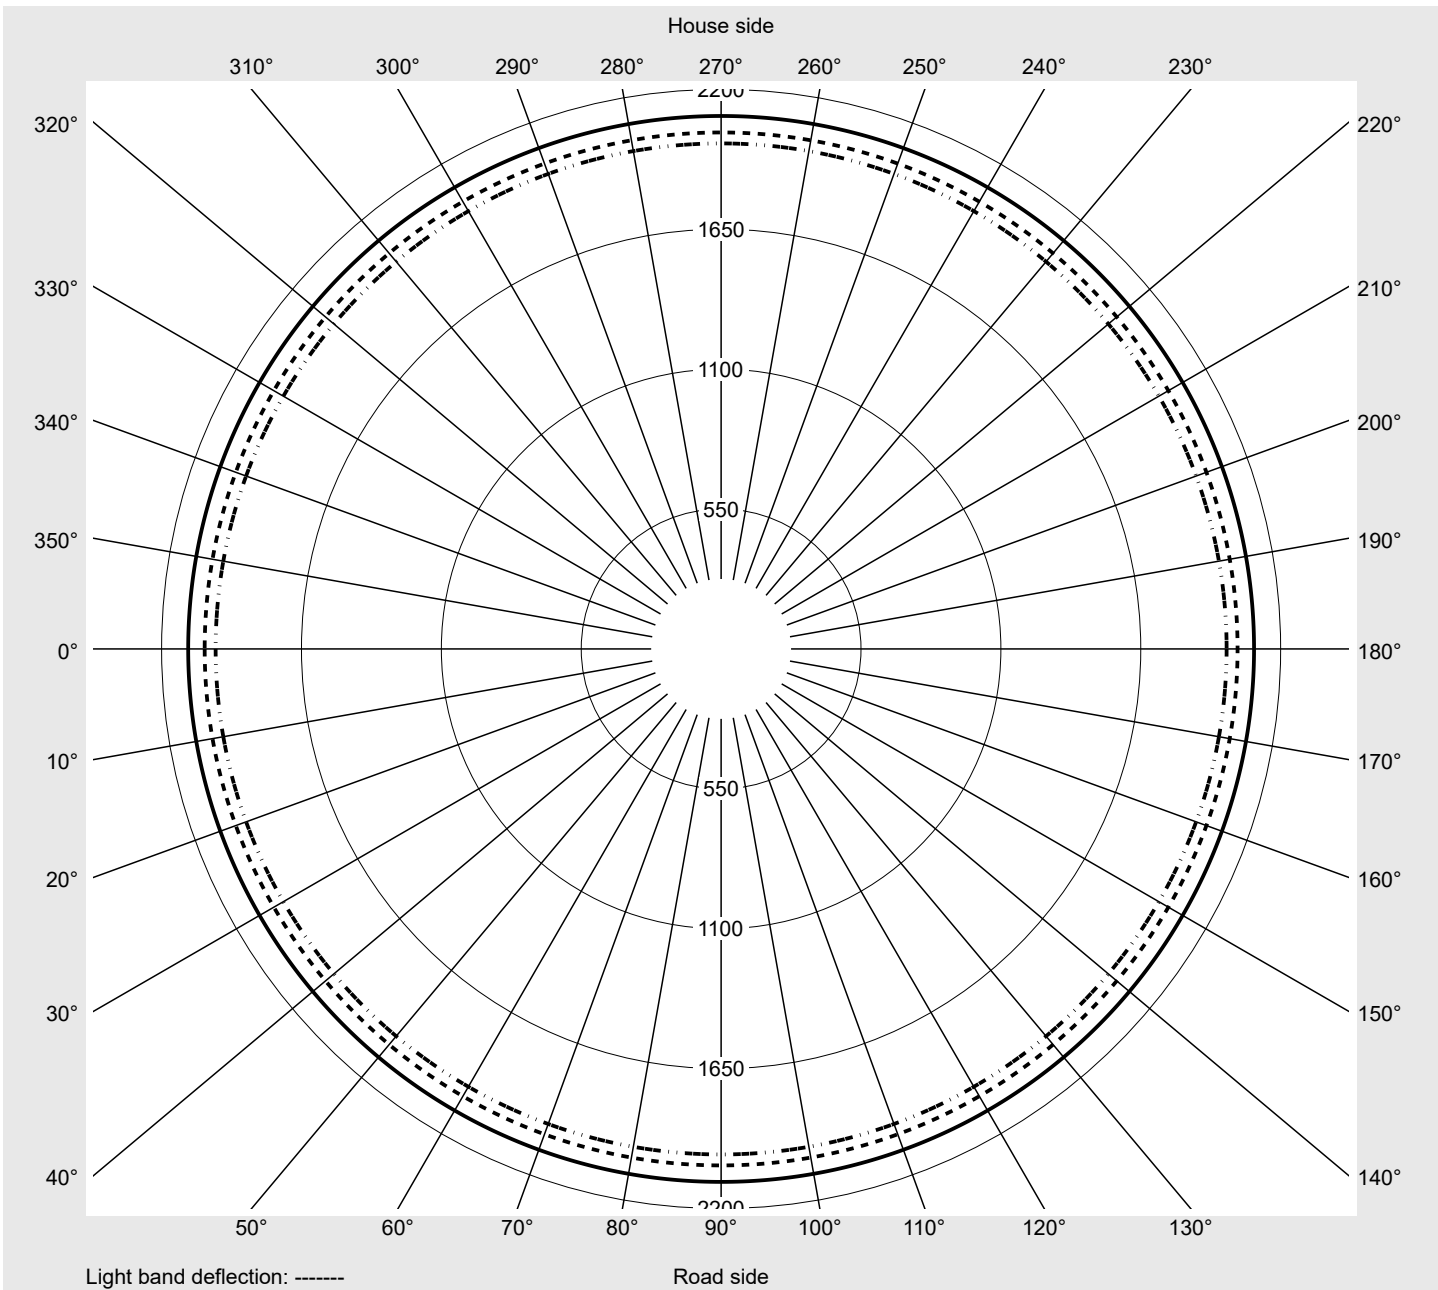

Photometric test report

Family
Floodlight 20 mini LED

Order number: 5XA7672B2B3AC
EAN: 4058352221037

LP number
58555_3

Version design bracket
Optic symmetric distribution RS17
Cover toughened safety glass
Lamps 1 x LED 4000K / CRI ≥ 70
(unbekannt LED 4000K / CRI = 70)
Controlgear ECG-DALI
Rated values Net luminous flux = 6810 lm
Power consumption = 51.0 W
Luminous efficacy = 133.5 lm/W

serial
documentation
25.08.2021

siteco

Luminous intensity in cd/klm

C180-0

Imax: 2095 cd/klm

Luminaire output ratios

Eta	100.0%
Eta 0° - 90°	100.0%
Eta 90° - 180°	0.0%

Luminous intensity class acc. to EN13201-2

Class:	G6
Imax 70°	33.2
Imax 80°	8.4
Imax 90°	0.0
Imax >90°	0.0
Imax >95°	0.0

Measurement conditions

DIN EN 13032 and DIN 5032

Photometric test report

Family
Floodlight 20 mini LED

Order number: 5XA7672B2B3AC
EAN: 4058352221037

LP number
58555_3

Envelope curve in cd/klm **KMK 5°** **KMK 2.5°** **KMK 0°** **siteco**

Photometric test report

Family Floodlight 20 mini LED	Order number: 5XA7672B2B3AC EAN: 4058352221037	LP number 58555_3
---	---	-----------------------------