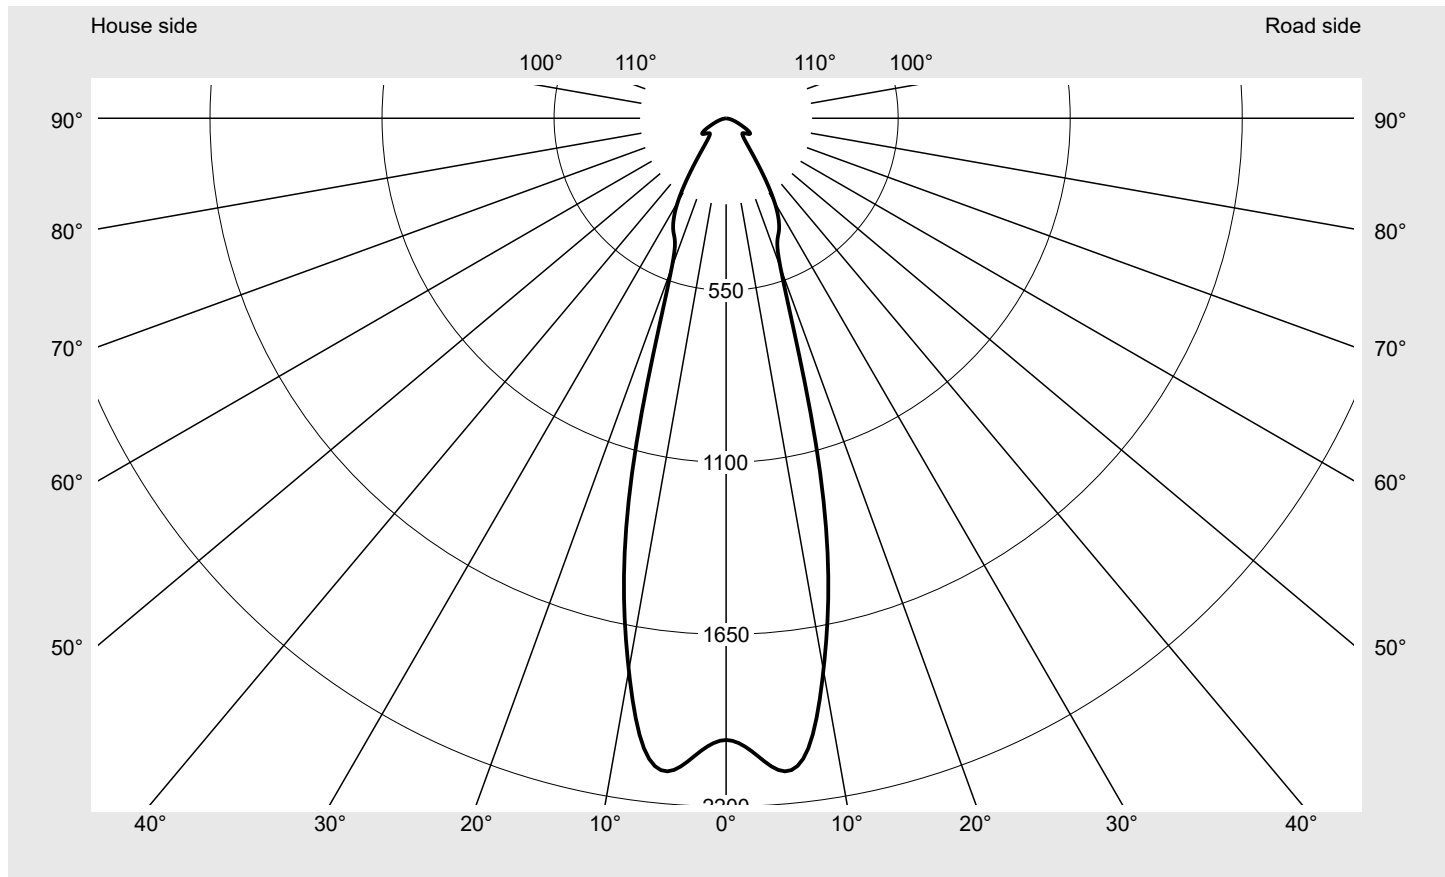

Photometric test report

Family
Floodlight 20 mini LED

Order number: 5XA7672B2B3AC
EAN: 4058352221037

LP number
58555_3

Version design bracket
Optic symmetric distribution RS17
Cover toughened safety glass
Lamps 1 x LED 4000K / CRI ≥ 70
(unbekannt LED 4000K / CRI = 70)
Controlgear ECG-DALI
Rated values Net luminous flux = 6810 lm
Power consumption = 51.0 W
Luminous efficacy = 133.5 lm/W

serial
documentation
25.08.2021

siteco

Luminous intensity in cd/klm

C180-0

Imax: 2095 cd/klm

Luminaire output ratios

Eta	100.0%
Eta 0° - 90°	100.0%
Eta 90° - 180°	0.0%

Luminous intensity class acc. to EN13201-2

Class:	G6
Imax 70°	33.2
Imax 80°	8.4
Imax 90°	0.0
Imax >90°	0.0
Imax >95°	0.0

Measurement conditions

DIN EN 13032 and DIN 5032

Photometric test report

Family
Floodlight 20 mini LED

Order number: 5XA7672B2B3AC
EAN: 4058352221037

LP number
58555_3

Envelope curve in cd/klm **KMK 5°** **KMK 2.5°** **KMK 0°** **siteco**

Photometric test report

Family Floodlight 20 mini LED	Order number: 5XA7672B2B3AC EAN: 4058352221037	LP number 58555_3
---	---	-----------------------------