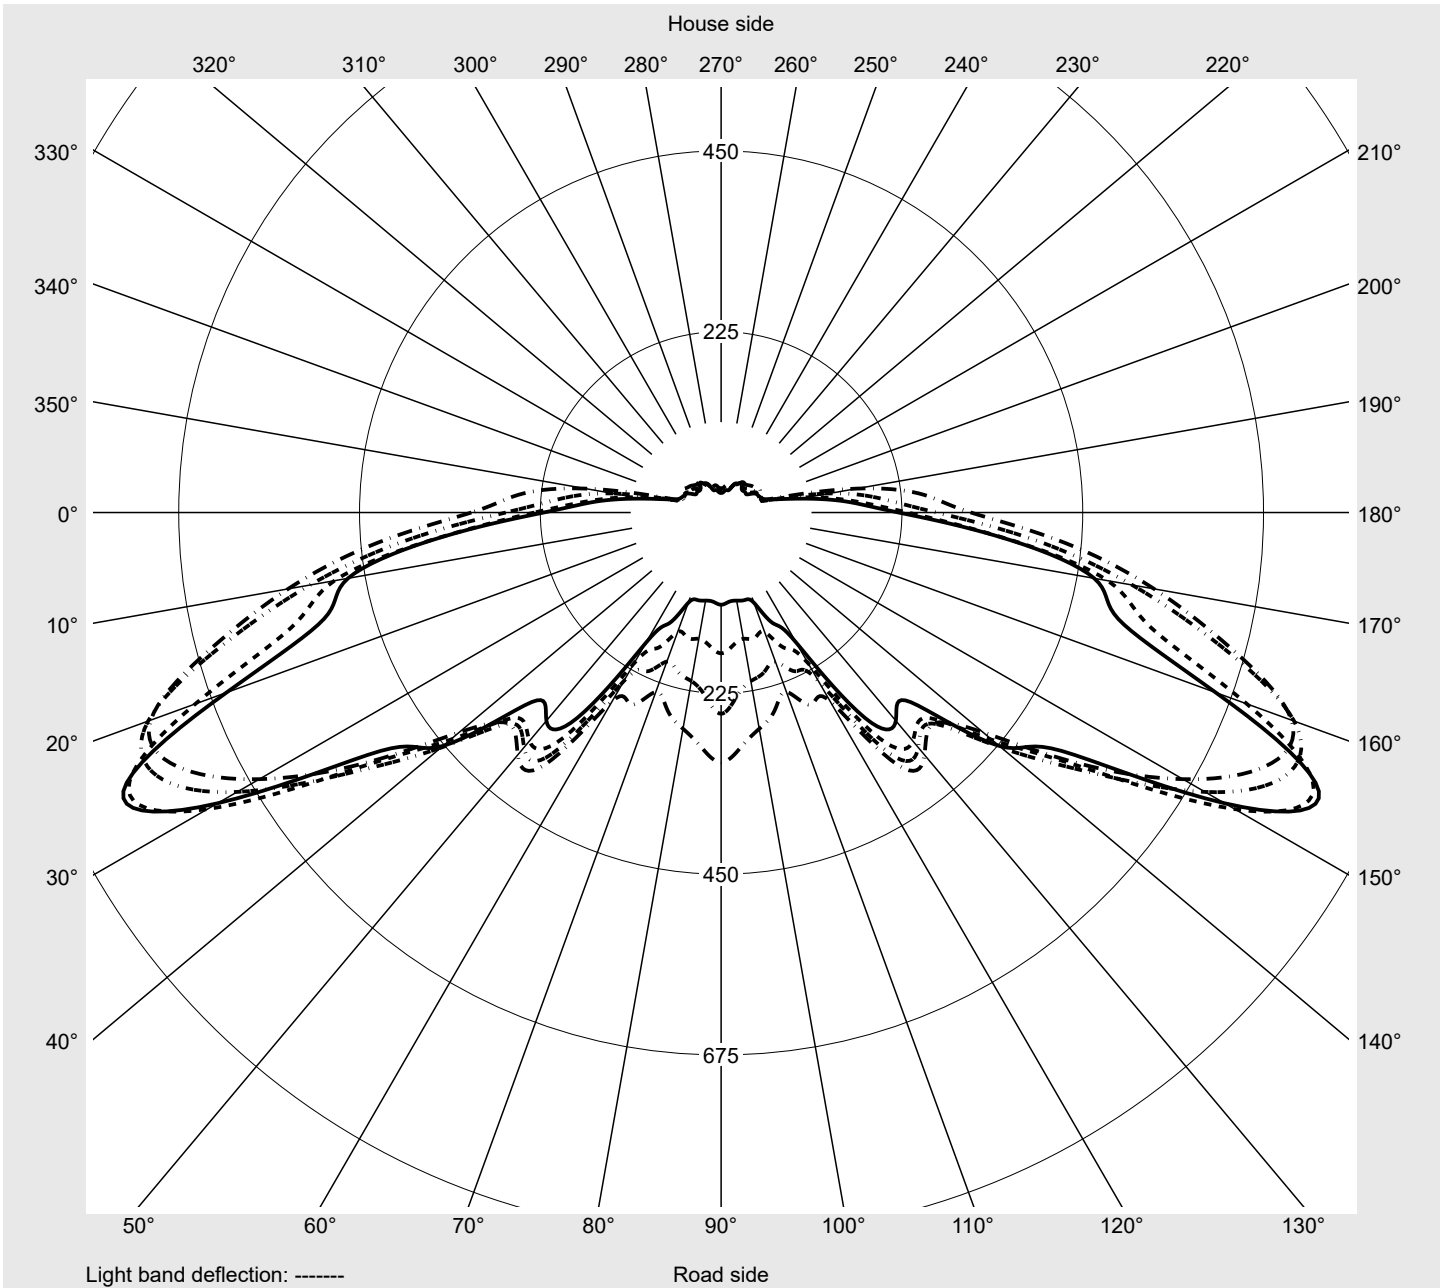

Photometric test report

Family
CITY-LIGHT PLUS LED

Order number: **5XA5275AF14HP**
EAN: **4058352835135**

LP number
58710_17

Version post-top- or mounting to wall arm
Optic asymmetric, wide distribution (ST1.2a)
Cover cover transparent, PMMA
Lamps LED 2200 K | CRI ≥ 70
Controlgear ECG SITECO iQ
Rated values Net luminous flux = 3730 lm
Power consumption = 33.6 W
Luminous efficacy = 111 lm/W

serial
documentation
24.05.2022

siteco

Luminous intensity in cd/klm

C180-0

C205-25

C210-30

C270-90

Imax: **821 cd/klm**

Luminaire output ratios

Eta	100.0%
Eta 0° - 90°	97.3%
Eta 90° - 180°	2.7%

Luminous intensity class acc. to EN13201-2

Class:	G1
Imax 70°	735.4
Imax 80°	151.9
Imax 90°	15.0
Imax >90°	13.0
Imax >95°	9.8

Measurement conditions

Envelope curve in cd/klm **KMK 67.5°** **KMK 65°** **KMK 62.5°** **KMK 60°** **siteco**

Photometric test report

Family CITY-LIGHT PLUS LED	Order number: 5XA5275AF14HP EAN: 4058352835135	LP number 58710_17
Table of values for luminous intensities		Maximum luminous intensity
		siteco