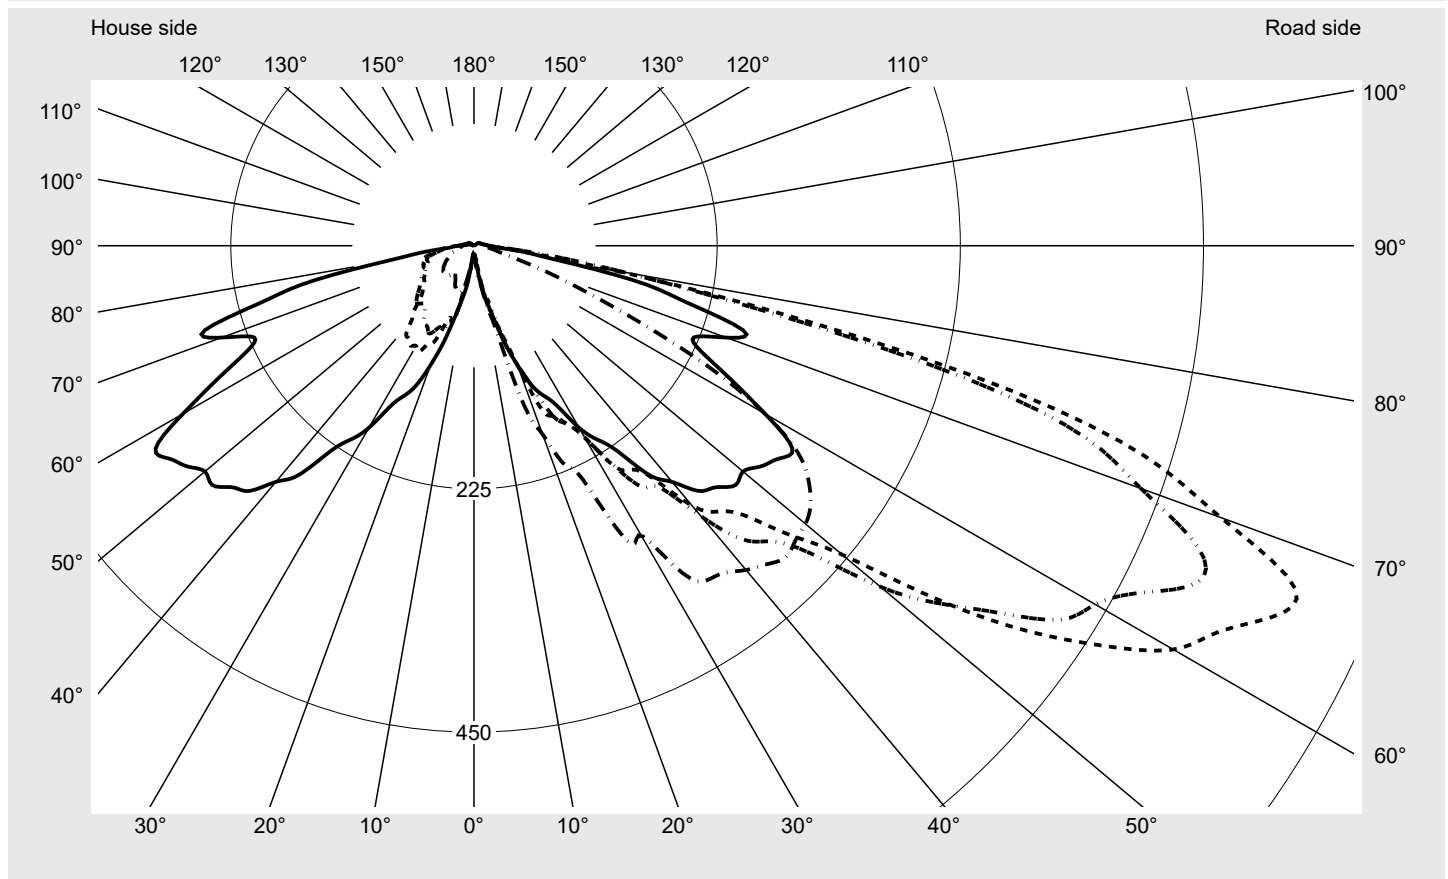

Photometric test report

Family
CITY-LIGHT PLUS LED

Order number: **5XA5275AF14HP**
EAN: **4058352835135**

LP number
58710_17

Version post-top- or mounting to wall arm
Optic asymmetric, wide distribution (ST1.2a)
Cover cover transparent, PMMA
Lamps LED 2200 K | CRI ≥ 70
Controlgear ECG SITECO iQ
Rated values Net luminous flux = 3730 lm
Power consumption = 33.6 W
Luminous efficacy = 111 lm/W

serial
documentation
24.05.2022

siteco

Luminous intensity in cd/klm

C180-0

C205-25

C210-30

C270-90

Imax: **821 cd/klm**

Luminaire output ratios

Eta	100.0%
Eta 0° - 90°	97.3%
Eta 90° - 180°	2.7%

Luminous intensity class acc. to EN13201-2

Class:	G1
Imax 70°	735.4
Imax 80°	151.9
Imax 90°	15.0
Imax >90°	13.0
Imax >95°	9.8

Measurement conditions

Envelope curve in cd/klm **KMK 67.5°** **KMK 65°** **KMK 62.5°** **KMK 60°** **siteco**

Photometric test report

Family CITY-LIGHT PLUS LED	Order number: 5XA5275AF14HP EAN: 4058352835135	LP number 58710_17
Table of values for luminous intensities		Maximum luminous intensity
		siteco