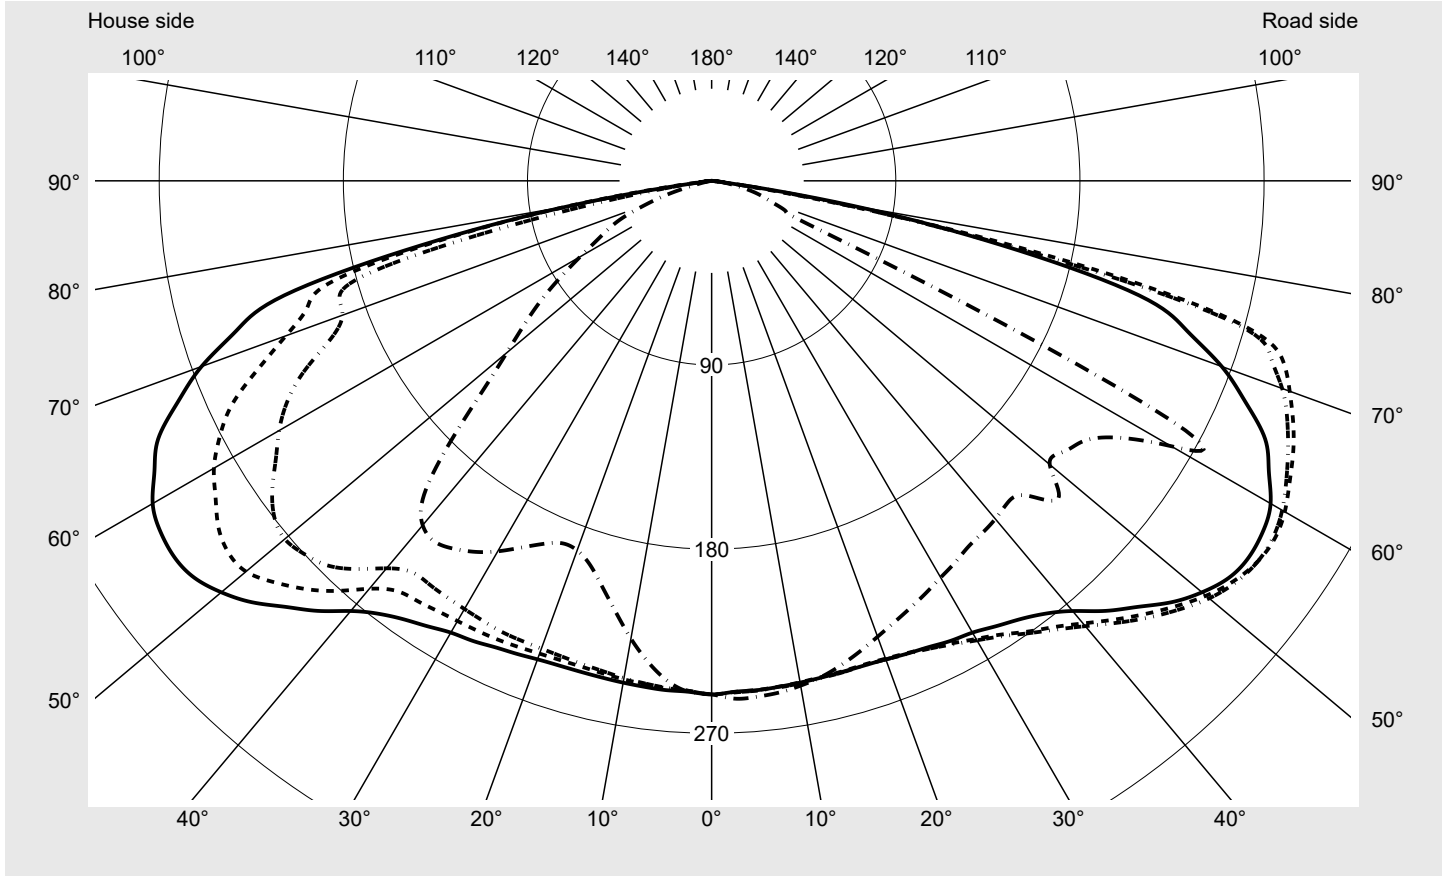

Photometric test report

Family Streetlight 21 micro LED	Order number: 5XE1V31G08DB EAN: 4069025148988	LP number 59539_140
	Version post-top or side-entry mounting Optic asymmetric, extremely wide distribution (P0.5a) Cover toughened safety glass Lamps LED 3000 K CRI ≥ 70 Controlgear ECG SITECO iQ Rated values Net luminous flux = 4660 lm Power consumption = 36.4 W Luminous efficacy = 128 lm/W	serial documentation 18.01.2024

Luminous intensity in cd/klm C180-0 C190-10 C195-15 C270-90 **Imax: 326 cd/klm**

Luminaire output ratios

Eta	100.0%
Eta 0° - 90°	100.0%
Eta 90° - 180°	0.0%

Luminous intensity class acc. to EN13201-2

Class:	G6
Imax 70°	300.7
Imax 80°	79.4
Imax 90°	0.0
Imax >90°	0.0
Imax >95°	0.0

Measurement conditions

DIN EN 13032 and DIN 5032

Photometric test report

Family Streetlight 21 micro LED	Order number: 5XE1V31G08DB EAN: 4069025148988	LP number 59539_140
---	--	-------------------------------

Envelope curve in cd/klm **KMK 57.5°** **KMK 55°** **KMK 52.5°** **KMK 50°** **siteco**

Photometric test report

Family Streetlight 21 micro LED	Order number: 5XE1V31G08DB EAN: 4069025148988	LP number 59539_140
Table of values for luminous intensities		Maximum luminous intensity
siteco		