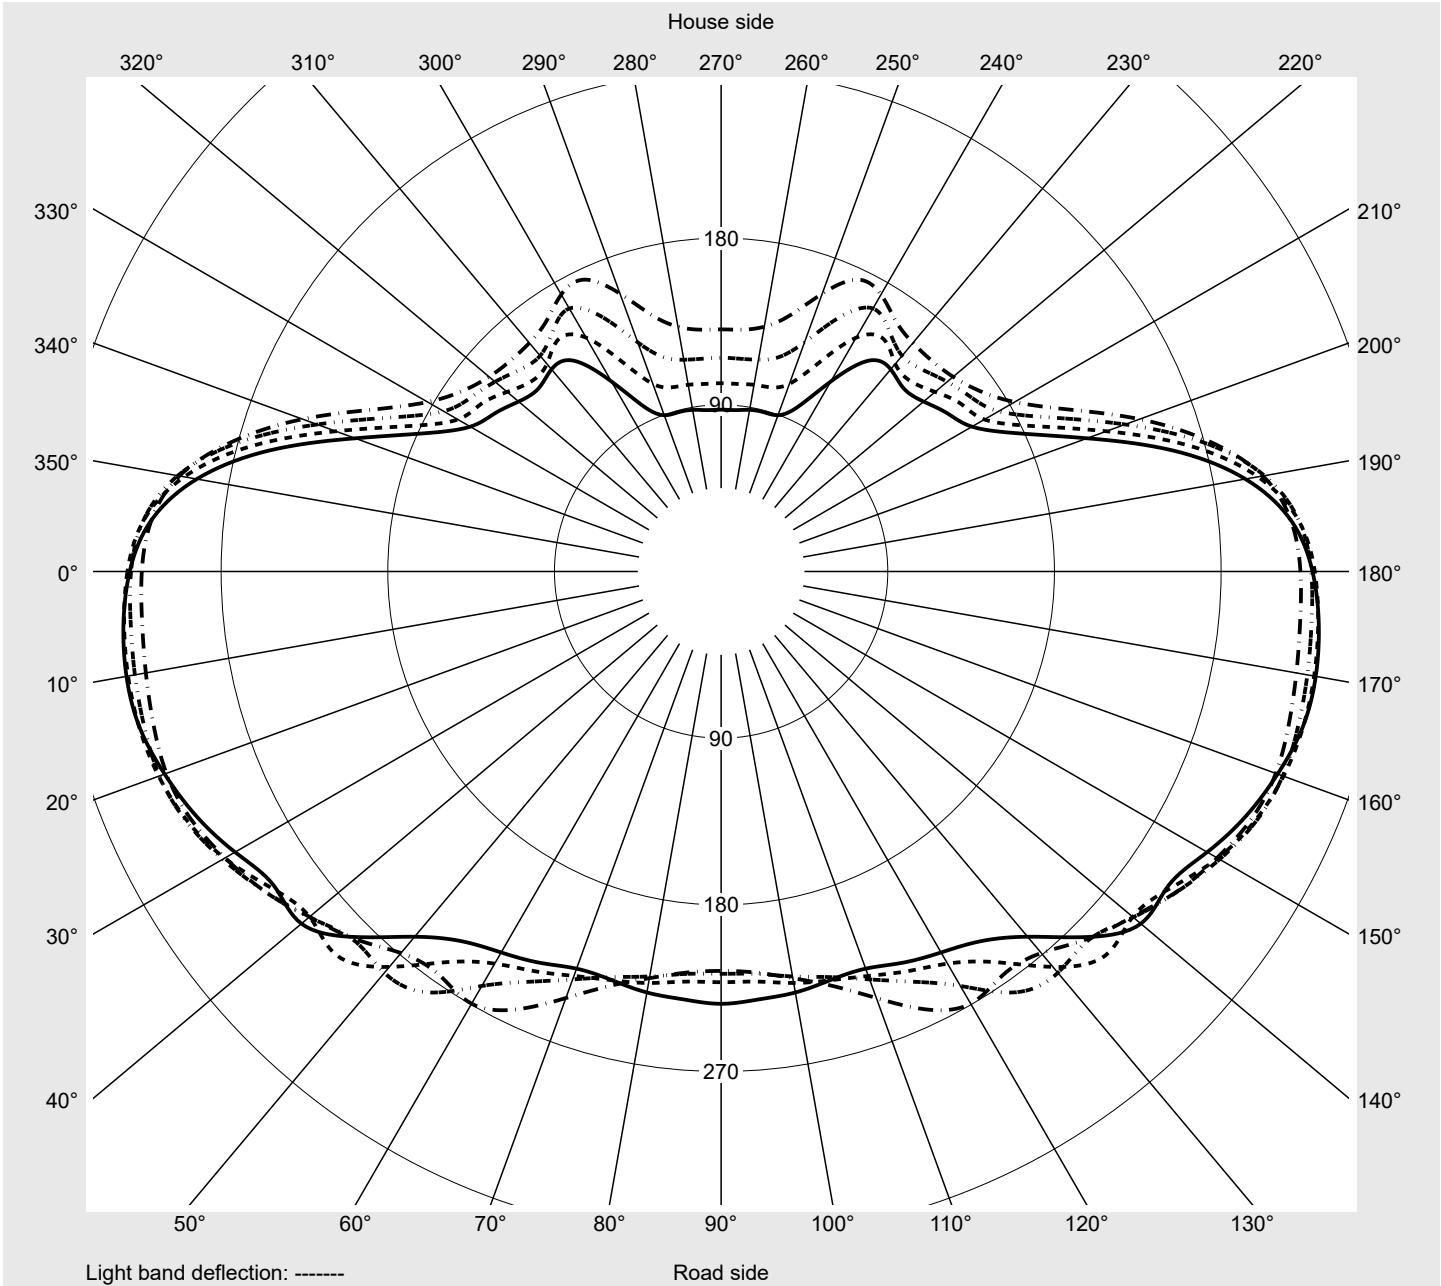

Photometric test report

Family Streetlight 21 micro LED	Order number: 5XE1V31G08DB EAN: 4069025148988	LP number 59539_140
	Version post-top or side-entry mounting Optic asymmetric, extremely wide distribution (P0.5a) Cover toughened safety glass Lamps LED 3000 K CRI ≥ 70 Controlgear ECG SITECO iQ Rated values Net luminous flux = 4660 lm Power consumption = 36.4 W Luminous efficacy = 128 lm/W	serial documentation 18.01.2024

Luminous intensity in cd/klm C180-0 C190-10 C195-15 C270-90 **Imax: 326 cd/klm**

Luminaire output ratios

Eta	100.0%
Eta 0° - 90°	100.0%
Eta 90° - 180°	0.0%

Luminous intensity class acc. to EN13201-2

Class:	G6
Imax 70°	300.7
Imax 80°	79.4
Imax 90°	0.0
Imax >90°	0.0
Imax >95°	0.0

Measurement conditions

DIN EN 13032 and DIN 5032

Photometric test report

Family Streetlight 21 micro LED	Order number: 5XE1V31G08DB EAN: 4069025148988	LP number 59539_140
---	--	-------------------------------

Envelope curve in cd/klm **KMK 57.5°** **KMK 55°** **KMK 52.5°** **KMK 50°** **siteco**

Photometric test report

Family Streetlight 21 micro LED	Order number: 5XE1V31G08DB EAN: 4069025148988	LP number 59539_140
Table of values for luminous intensities		Maximum luminous intensity
siteco		