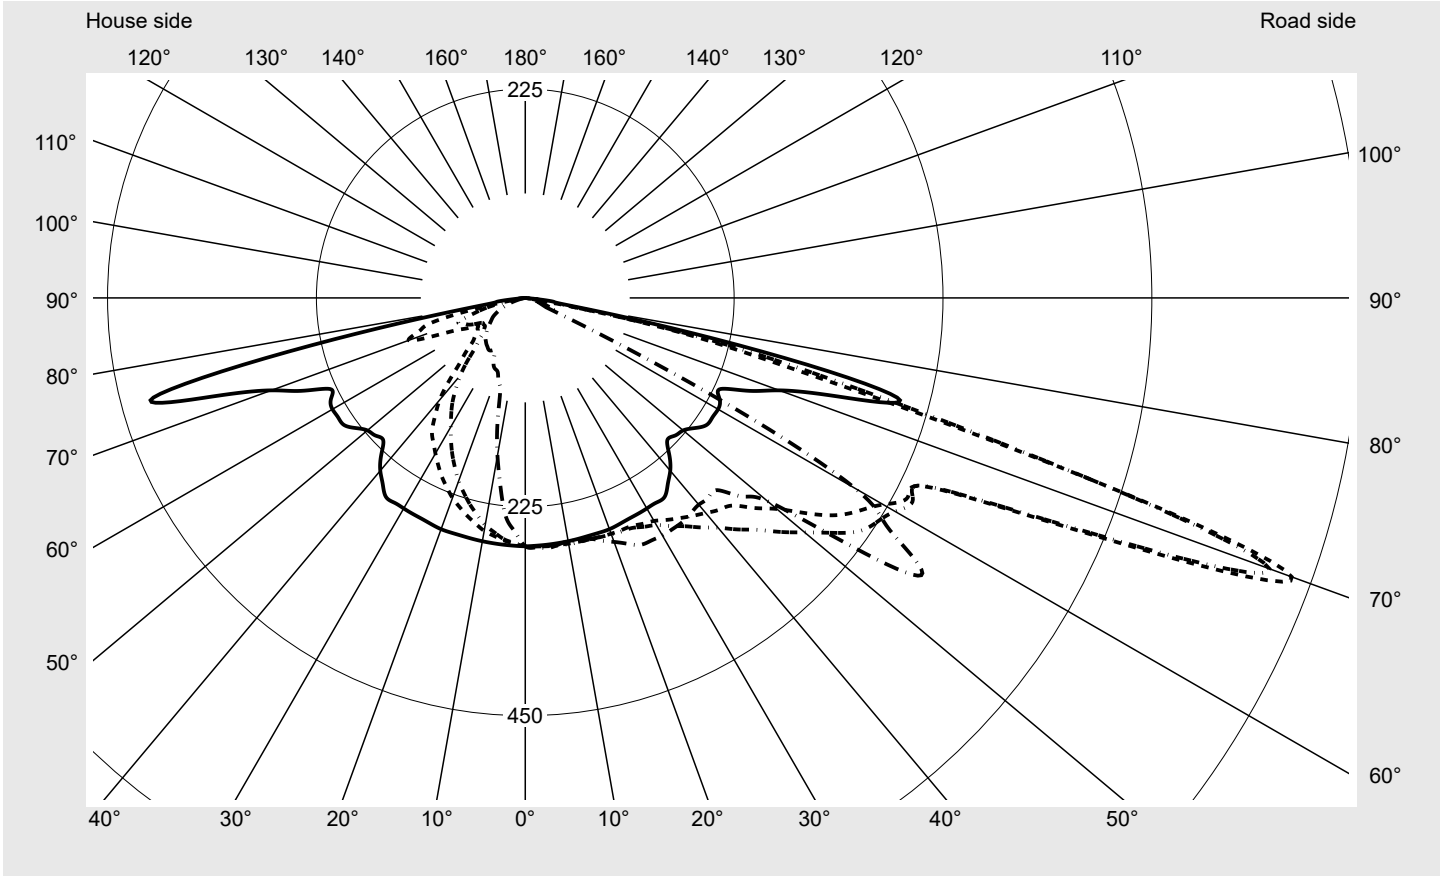

Photometric test report

Family Streetlight 21 micro LED	Order number: 5XE1U31Y08CB EAN: 4069025148827	LP number 59536_179
	Version post-top or side-entry mounting, Smart Interface up/down Optic asymmetric, extremely wide distribution (P0.8a) Cover toughened safety glass Lamps LED 3000 K CRI ≥ 70 Controlgear EVG SITECO iQ - Smart Interface Rated values Net luminous flux = 2890 lm Power consumption = 19.1 W Luminous efficacy = 151.3 lm/W	serial documentation 18.01.2024

Luminous intensity in cd/klm C180-0 C195-15 C200-20 C270-90 **Imax: 879 cd/klm**

Luminaire output ratios	
Eta	100.0%
Eta 0° - 90°	100.0%
Eta 90° - 180°	0.0%
Measurement conditions	
DIN EN 13032 and DIN 5032	

Luminous intensity class acc. to EN13201-2	
Class:	G3
Imax 70°	878.7
Imax 80°	57.3
Imax 90°	0.0
Imax >90°	0.0
Imax >95°	0.0

Photometric test report

Family Streetlight 21 micro LED	Order number: 5XE1U31Y08CB EAN: 4069025148827	LP number 59536_179
---	--	-------------------------------

Envelope curve in cd/klm **KMK 70°** **KMK 67.5°** **KMK 65°** **KMK 62.5°** **siteco**

Photometric test report

Family Streetlight 21 micro LED	Order number: 5XE1U31Y08CB EAN: 4069025148827	LP number 59536_179
Table of values for luminous intensities		Maximum luminous intensity