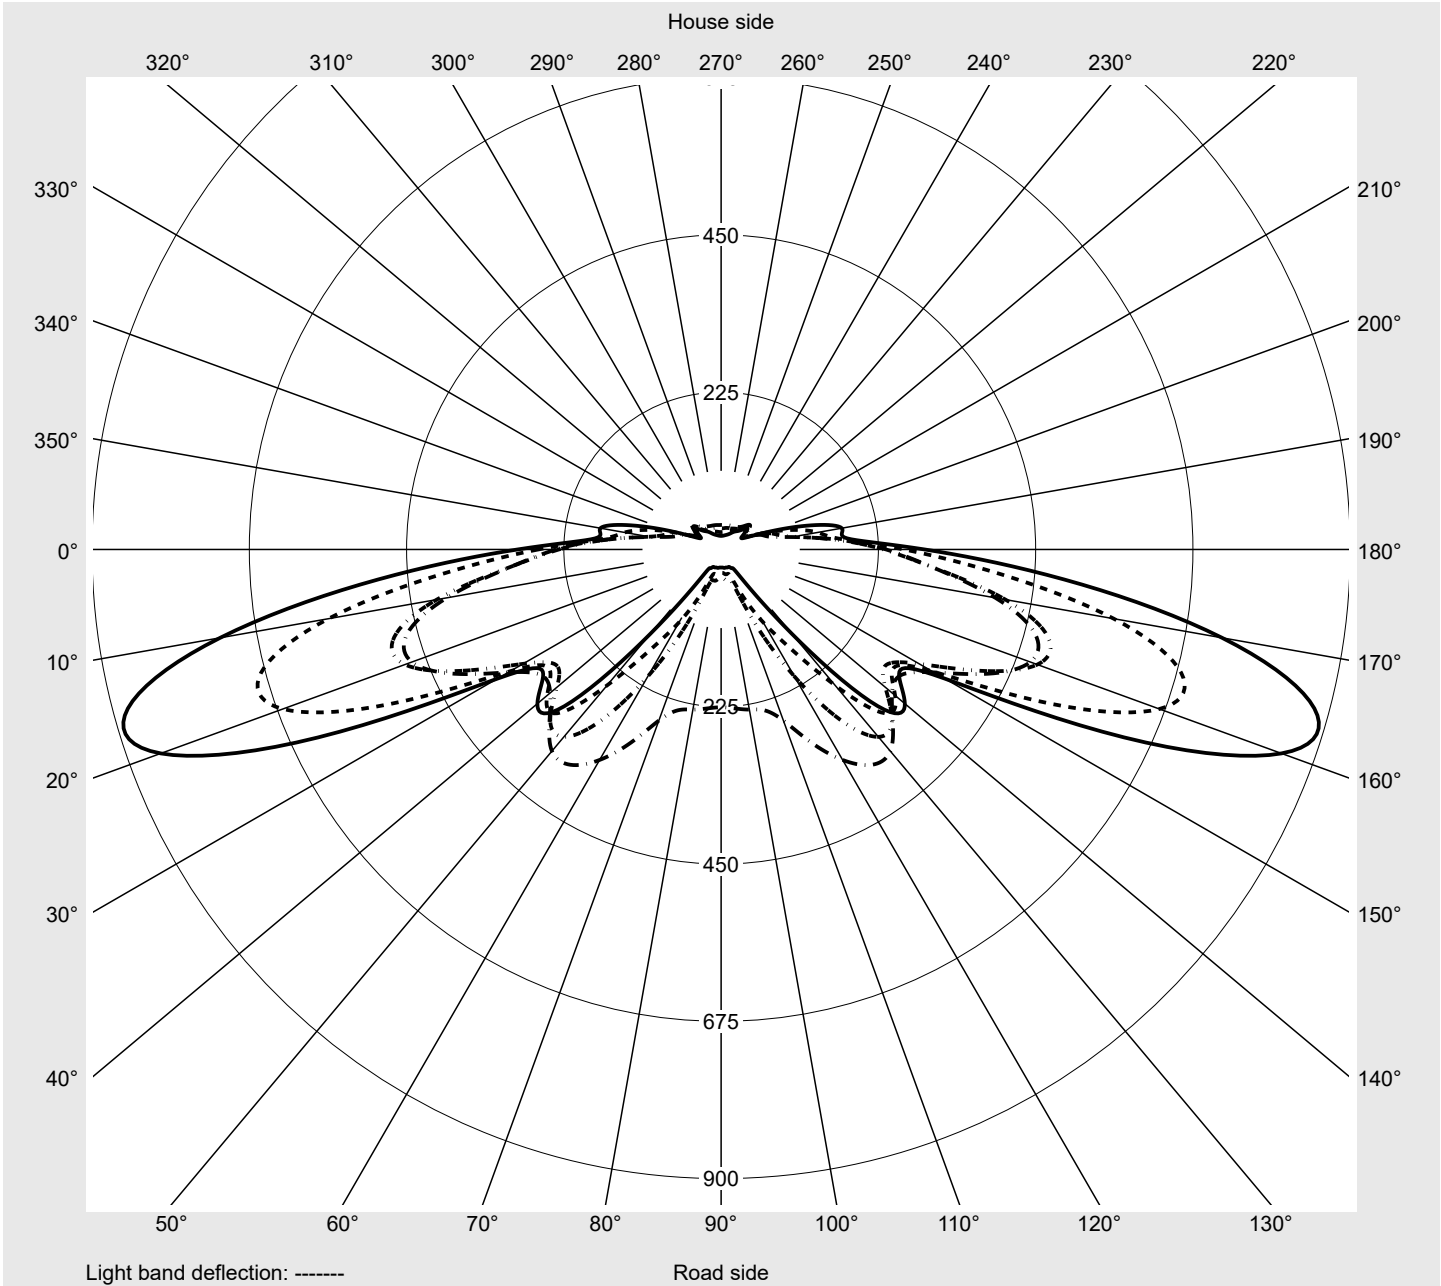

Photometric test report

Family Streetlight 21 micro LED	Order number: 5XE1U31Y08CB EAN: 4069025148827	LP number 59536_179
	Version post-top or side-entry mounting, Smart Interface up/down Optic asymmetric, extremely wide distribution (P0.8a) Cover toughened safety glass Lamps LED 3000 K CRI ≥ 70 Controlgear EVG SITECO iQ - Smart Interface Rated values Net luminous flux = 2890 lm Power consumption = 19.1 W Luminous efficacy = 151.3 lm/W	serial documentation 18.01.2024

Luminous intensity in cd/klm C180-0 C195-15 C200-20 C270-90 **Imax: 879 cd/klm**

Luminaire output ratios	
Eta	100.0%
Eta 0° - 90°	100.0%
Eta 90° - 180°	0.0%
Measurement conditions	
DIN EN 13032 and DIN 5032	

Luminous intensity class acc. to EN13201-2	
Class:	G3
Imax 70°	878.7
Imax 80°	57.3
Imax 90°	0.0
Imax >90°	0.0
Imax >95°	0.0

Photometric test report

Family Streetlight 21 micro LED	Order number: 5XE1U31Y08CB EAN: 4069025148827	LP number 59536_179
---	--	-------------------------------

Envelope curve in cd/klm **KMK 70°** **KMK 67.5°** **KMK 65°** **KMK 62.5°** **siteco**

Photometric test report

Family Streetlight 21 micro LED	Order number: 5XE1U31Y08CB EAN: 4069025148827	LP number 59536_179
Table of values for luminous intensities		Maximum luminous intensity