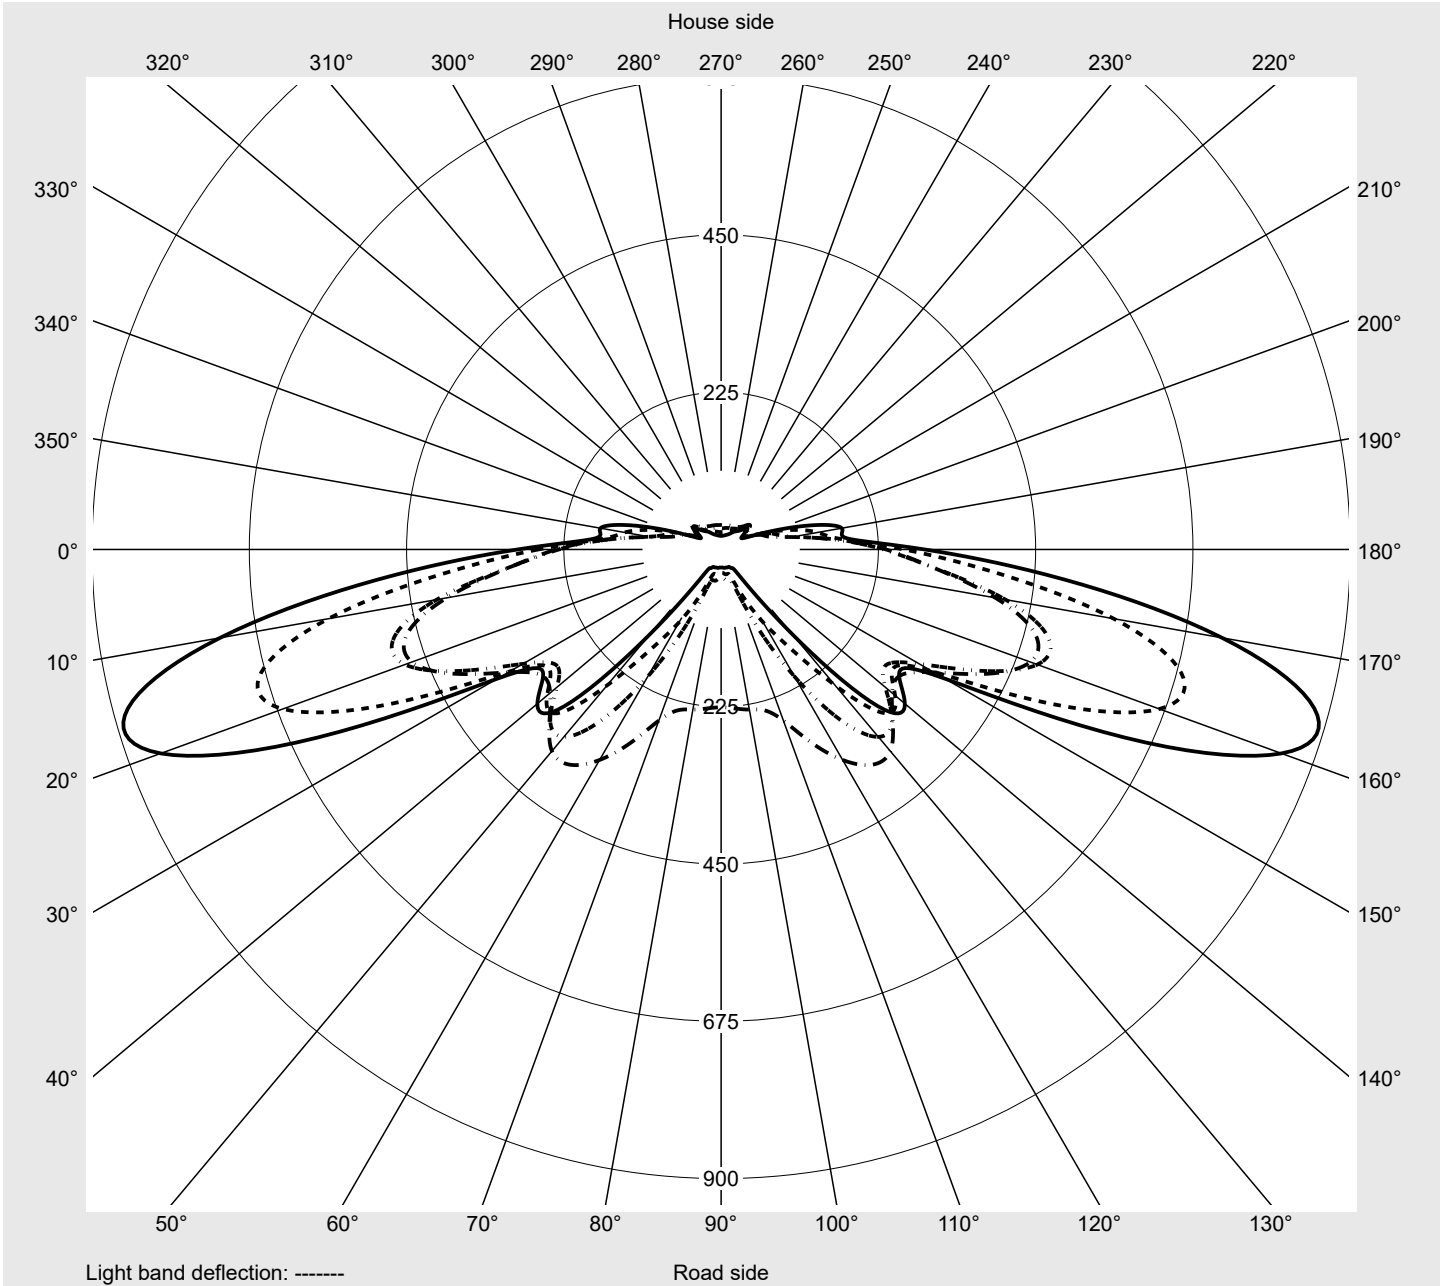

Photometric test report

Family Streetlight 21 micro LED	Order number: 5XE1U31G08CB EAN: 4069025148704	LP number 59536_155
	Version post-top or side-entry mounting Optic asymmetric, extremely wide distribution (P0.8a) Cover toughened safety glass Lamps LED 3000 K CRI ≥ 70 Controlgear ECG SITECO iQ Rated values Net luminous flux = 2830 lm Power consumption = 19.4 W Luminous efficacy = 145.9 lm/W	serial documentation 18.01.2024

Luminous intensity in cd/klm C180-0 C195-15 C200-20 C270-90 **Imax: 879 cd/klm**

Luminaire output ratios	
Eta	100.0%
Eta 0° - 90°	100.0%
Eta 90° - 180°	0.0%
Measurement conditions	
DIN EN 13032 and DIN 5032	

Luminous intensity class acc. to EN13201-2	
Class:	G3
Imax 70°	878.7
Imax 80°	57.3
Imax 90°	0.0
Imax >90°	0.0
Imax >95°	0.0

Photometric test report

Family Streetlight 21 micro LED	Order number: 5XE1U31G08CB EAN: 4069025148704	LP number 59536_155
---	--	-------------------------------

Envelope curve in cd/klm **KMK 70°** **KMK 67.5°** **KMK 65°** **KMK 62.5°** **siteco**

Photometric test report

Family Streetlight 21 micro LED	Order number: 5XE1U31G08CB EAN: 4069025148704	LP number 59536_155
Table of values for luminous intensities		Maximum luminous intensity