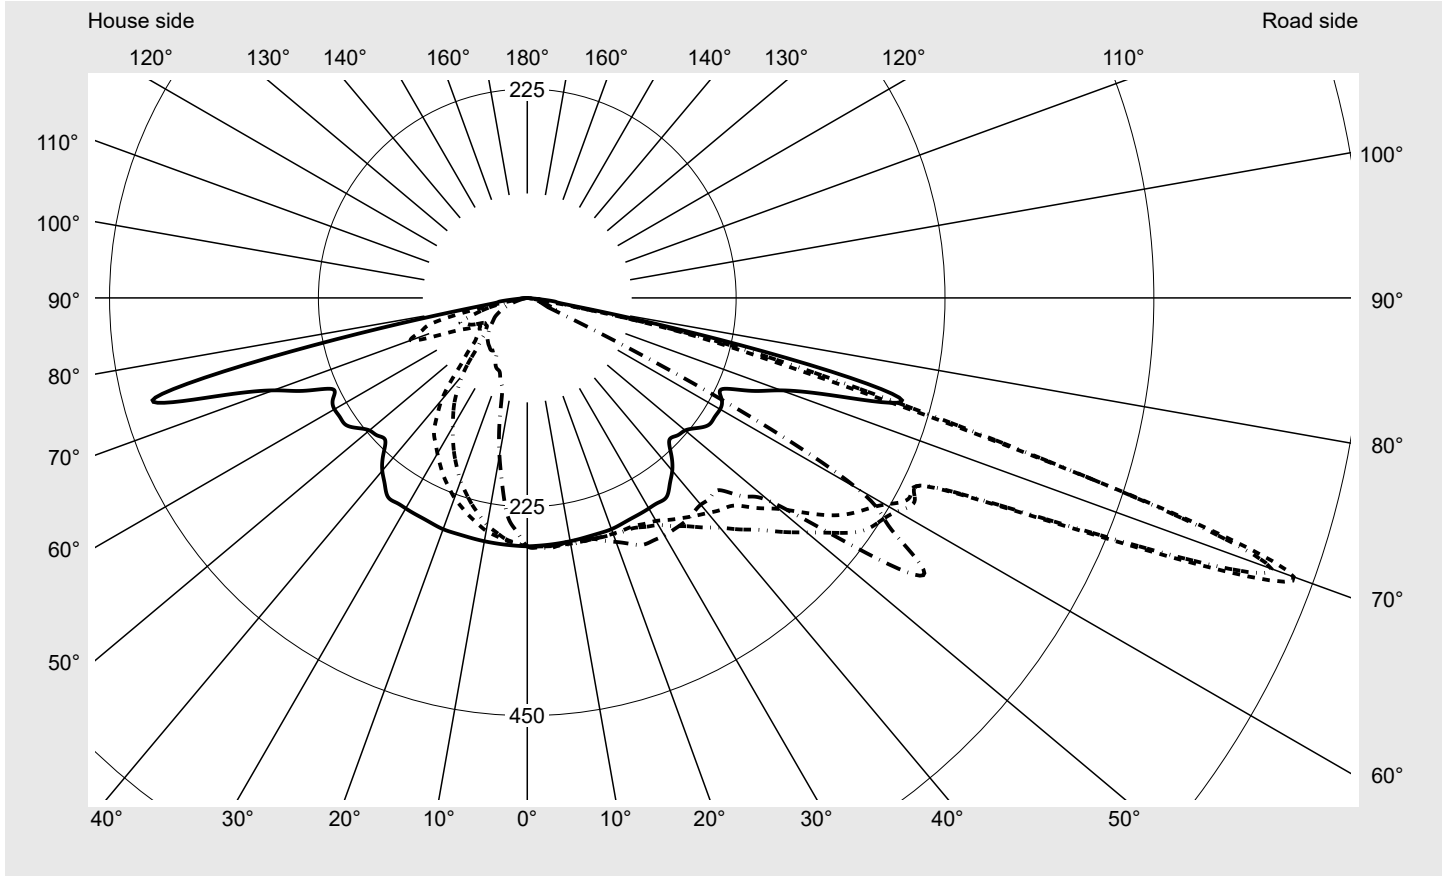

Photometric test report

Family Streetlight 21 micro LED	Order number: 5XE1U31G08CB EAN: 4069025148704	LP number 59536_155
	Version post-top or side-entry mounting Optic asymmetric, extremely wide distribution (P0.8a) Cover toughened safety glass Lamps LED 3000 K CRI ≥ 70 Controlgear ECG SITECO iQ Rated values Net luminous flux = 2830 lm Power consumption = 19.4 W Luminous efficacy = 145.9 lm/W	serial documentation 18.01.2024

Luminous intensity in cd/klm C180-0 C195-15 C200-20 C270-90 **Imax: 879 cd/klm**

Luminaire output ratios	
Eta	100.0%
Eta 0° - 90°	100.0%
Eta 90° - 180°	0.0%
Measurement conditions	
DIN EN 13032 and DIN 5032	

Luminous intensity class acc. to EN13201-2	
Class:	G3
Imax 70°	878.7
Imax 80°	57.3
Imax 90°	0.0
Imax >90°	0.0
Imax >95°	0.0

Photometric test report

Family Streetlight 21 micro LED	Order number: 5XE1U31G08CB EAN: 4069025148704	LP number 59536_155
---	--	-------------------------------

Envelope curve in cd/klm **KMK 70°** **KMK 67.5°** **KMK 65°** **KMK 62.5°** **siteco**

Photometric test report

Family Streetlight 21 micro LED	Order number: 5XE1U31G08CB EAN: 4069025148704	LP number 59536_155
Table of values for luminous intensities		Maximum luminous intensity