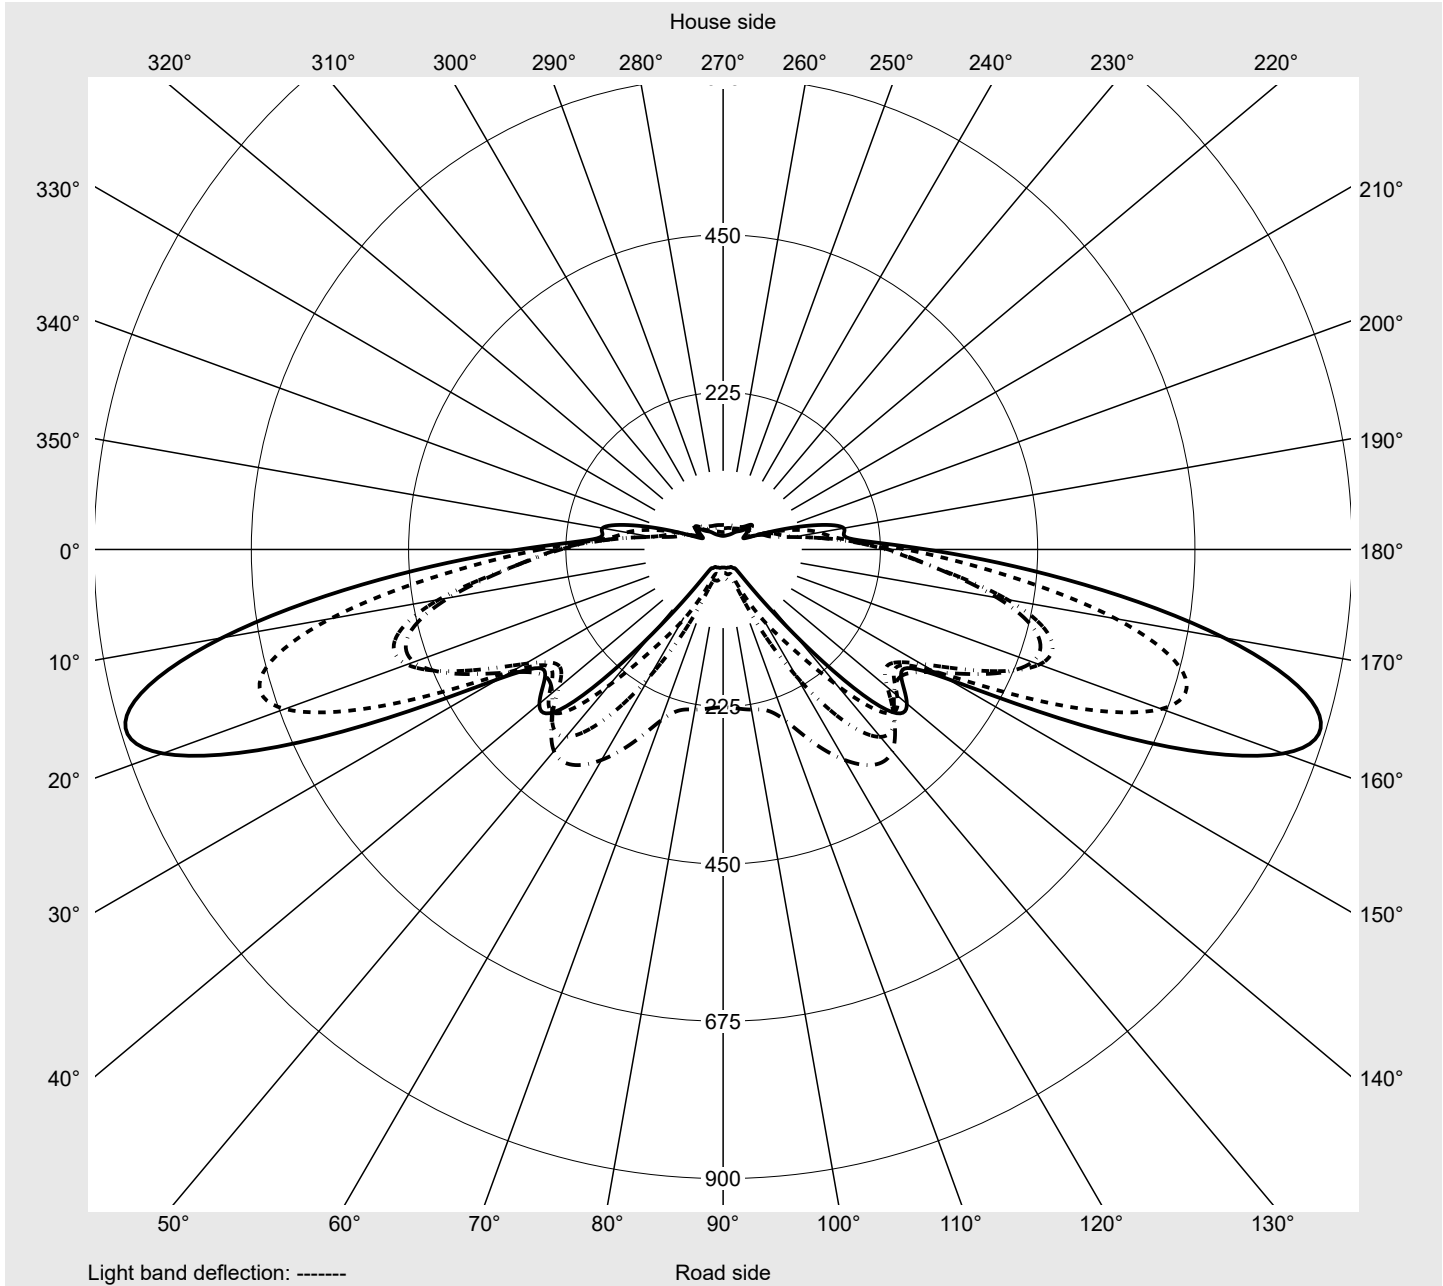

Photometric test report

Family Streetlight 21 micro LED	Order number: 5XE1U31D08CB EAN: 4069025148667	LP number 59536_150
	Version post-top or side-entry mounting Optic asymmetric, extremely wide distribution (P0.8a) Cover toughened safety glass Lamps LED 3000 K CRI ≥ 70 Controlgear ECG SITECO iQ Rated values Net luminous flux = 2830 lm Power consumption = 19.4 W Luminous efficacy = 145.9 lm/W	serial documentation 18.01.2024

Luminous intensity in cd/klm C180-0 C195-15 C200-20 C270-90 **Imax: 879 cd/klm**

Luminaire output ratios

Eta	100.0%
Eta 0° - 90°	100.0%
Eta 90° - 180°	0.0%

Luminous intensity class acc. to EN13201-2

Class:	G3
Imax 70°	878.7
Imax 80°	57.3
Imax 90°	0.0
Imax >90°	0.0
Imax >95°	0.0

Measurement conditions

DIN EN 13032 and DIN 5032

Photometric test report

Family Streetlight 21 micro LED	Order number: 5XE1U31D08CB EAN: 4069025148667	LP number 59536_150
--	--	--------------------------------------

Envelope curve in cd/klm **KMK 70°** **KMK 67.5°** **KMK 65°** **KMK 62.5°** **siteco**

Photometric test report

Family Streetlight 21 micro LED	Order number: 5XE1U31D08CB EAN: 4069025148667	LP number 59536_150
Table of values for luminous intensities		Maximum luminous intensity
		siteco