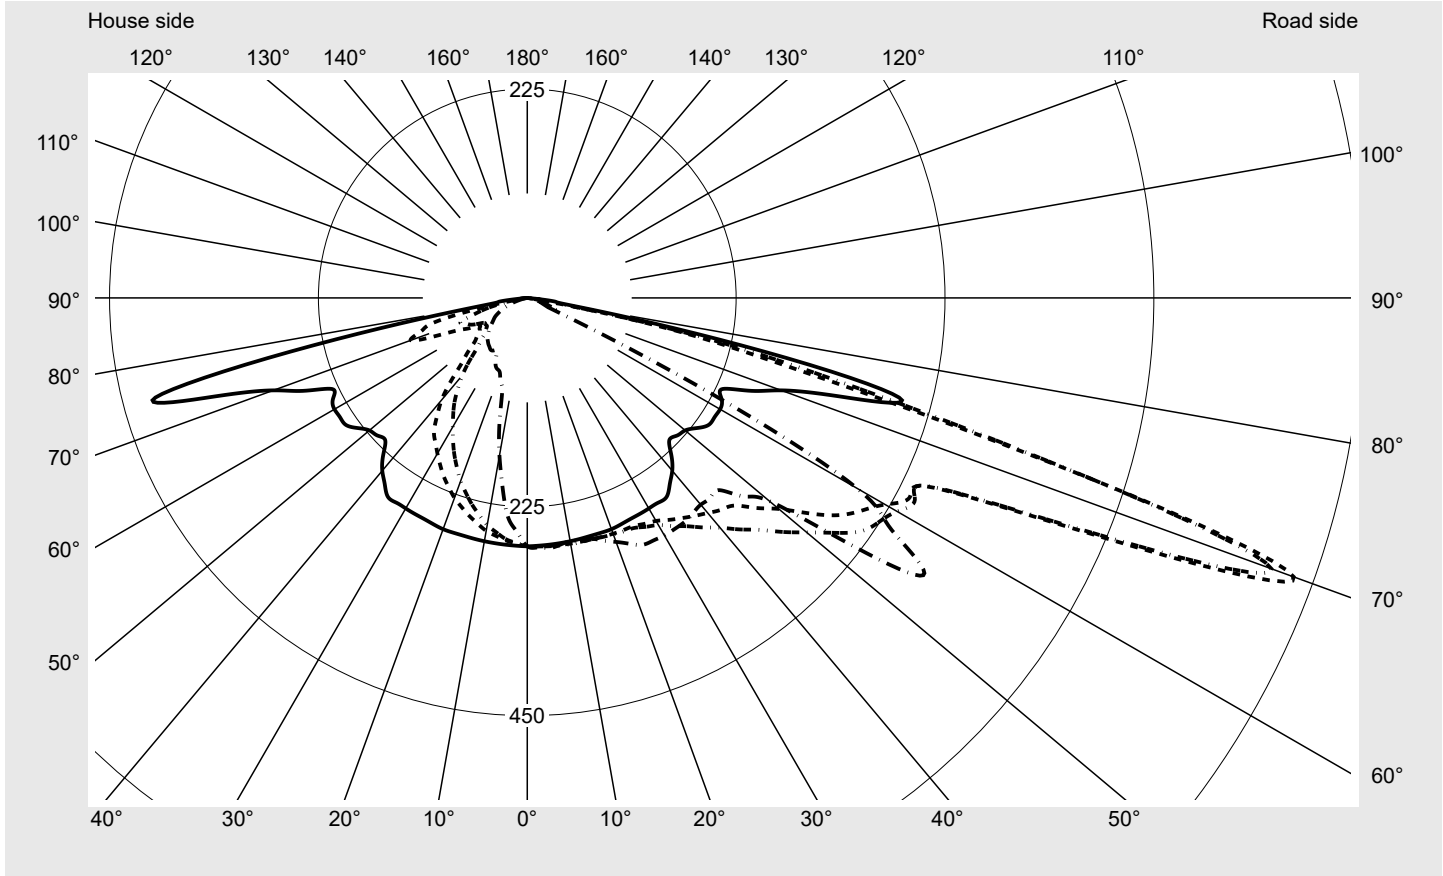

Photometric test report

Family Streetlight 21 micro LED	Order number: 5XE1U31D08CB EAN: 4069025148667	LP number 59536_150
	Version post-top or side-entry mounting Optic asymmetric, extremely wide distribution (P0.8a) Cover toughened safety glass Lamps LED 3000 K CRI ≥ 70 Controlgear ECG SITECO iQ Rated values Net luminous flux = 2830 lm Power consumption = 19.4 W Luminous efficacy = 145.9 lm/W	serial documentation 18.01.2024

Luminous intensity in cd/klm C180-0 C195-15 C200-20 C270-90 **Imax: 879 cd/klm**

Luminaire output ratios

Eta	100.0%
Eta 0° - 90°	100.0%
Eta 90° - 180°	0.0%

Luminous intensity class acc. to EN13201-2

Class:	G3
Imax 70°	878.7
Imax 80°	57.3
Imax 90°	0.0
Imax >90°	0.0
Imax >95°	0.0

Measurement conditions

DIN EN 13032 and DIN 5032

Photometric test report

Family Streetlight 21 micro LED	Order number: 5XE1U31D08CB EAN: 4069025148667	LP number 59536_150
--	--	--------------------------------------

Envelope curve in cd/klm **KMK 70°** **KMK 67.5°** **KMK 65°** **KMK 62.5°** **siteco**

Photometric test report

Family Streetlight 21 micro LED	Order number: 5XE1U31D08CB EAN: 4069025148667	LP number 59536_150
Table of values for luminous intensities		Maximum luminous intensity
		siteco