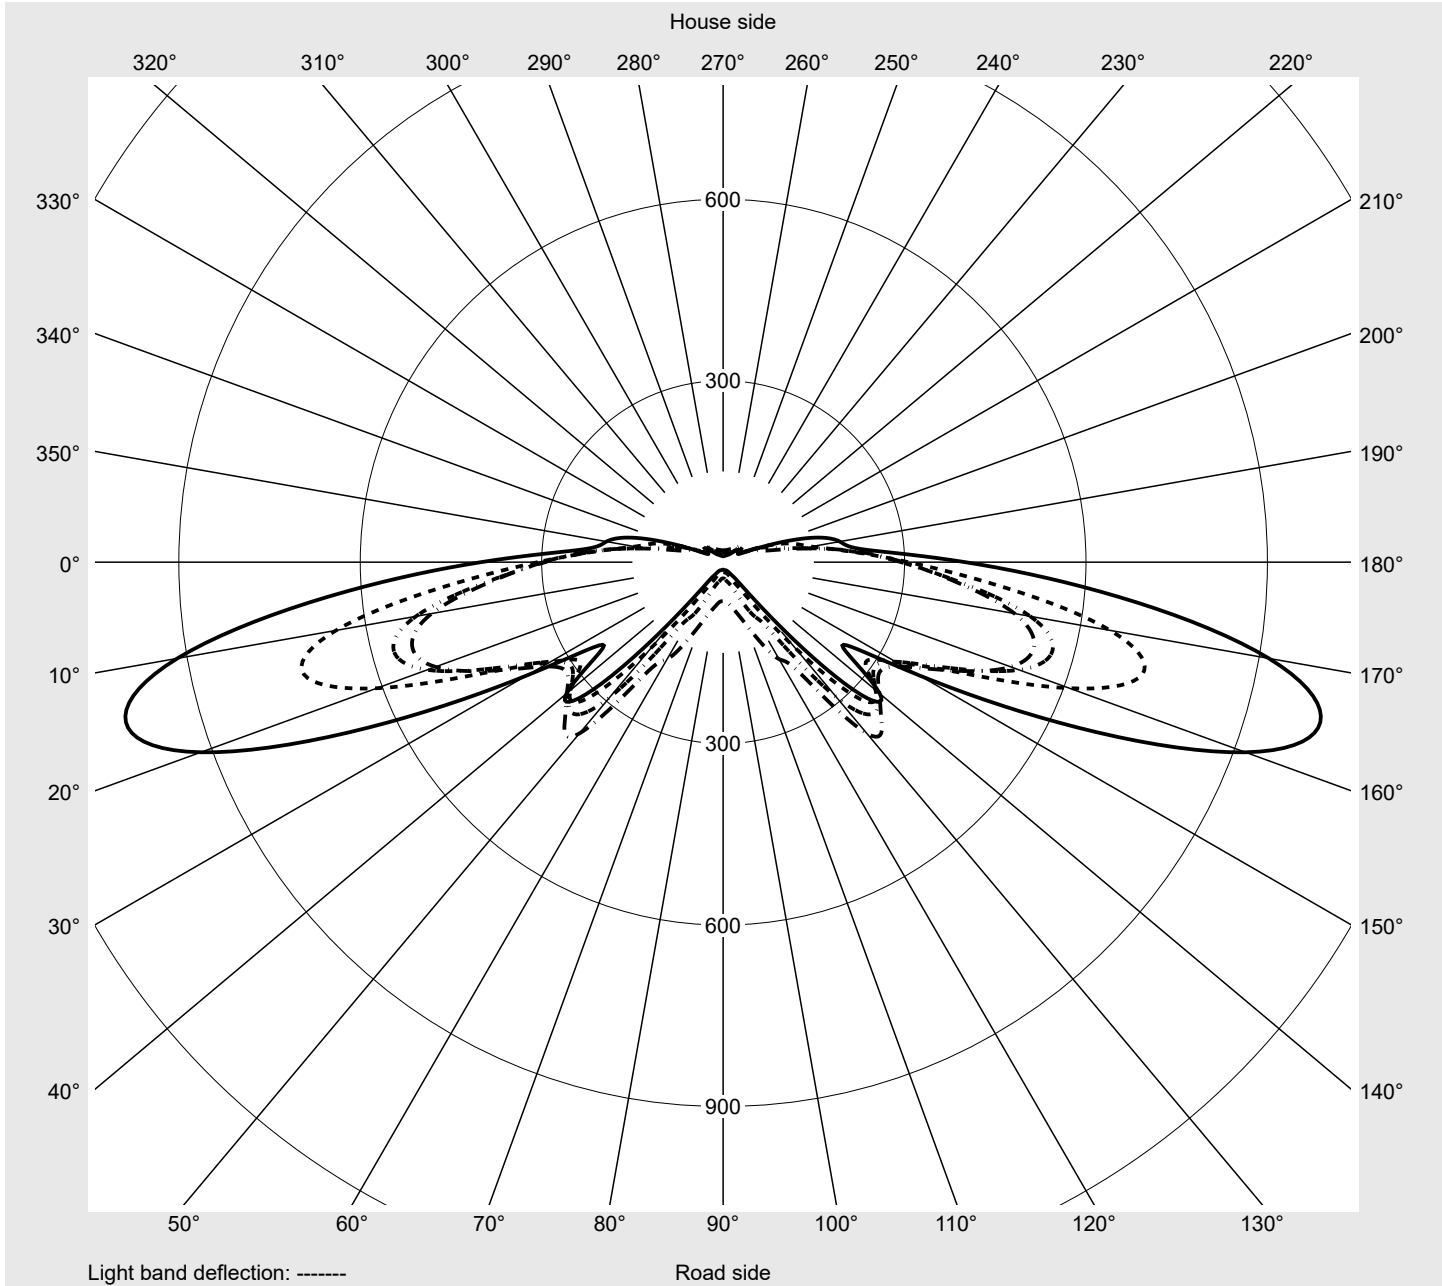

Photometric test report

Family Streetlight 21 micro LED	Order number: 5XE1R31Y08DB EAN: 4069025148599	LP number 59535_27
	Version post-top or side-entry mounting, Smart Interface up/down Optic asymmetric, extremely wide distribution (P0.8a), Back Light Control (BLC) Cover toughened safety glass Lamps LED 3000 K CRI ≥ 70 Controlgear EVG SITECO iQ - Smart Interface Rated values Net luminous flux = 4550 lm Power consumption = 39.1 W Luminous efficacy = 116.4 lm/W	serial documentation 18.01.2024

Luminous intensity in cd/klm C180-0 C195-15 C200-20 C270-90 **Imax: 1022 cd/klm**

Luminaire output ratios

Eta	100.0%
Eta 0° - 90°	100.0%
Eta 90° - 180°	0.0%

Luminous intensity class acc. to EN13201-2

Class:	G3
Imax 70°	1022.3
Imax 80°	56.2
Imax 90°	0.0
Imax >90°	0.0
Imax >95°	0.0

Measurement conditions

DIN EN 13032 and DIN 5032

Photometric test report

Family Streetlight 21 micro LED	Order number: 5XE1R31Y08DB EAN: 4069025148599	LP number 59535_27
--	--	-------------------------------------

Envelope curve in cd/klm

KMK 70°
KMK 67.5°
KMK 65°
KMK 62.5°

siteco

Photometric test report

Family Streetlight 21 micro LED	Order number: 5XE1R31Y08DB EAN: 4069025148599	LP number 59535_27
---	--	------------------------------