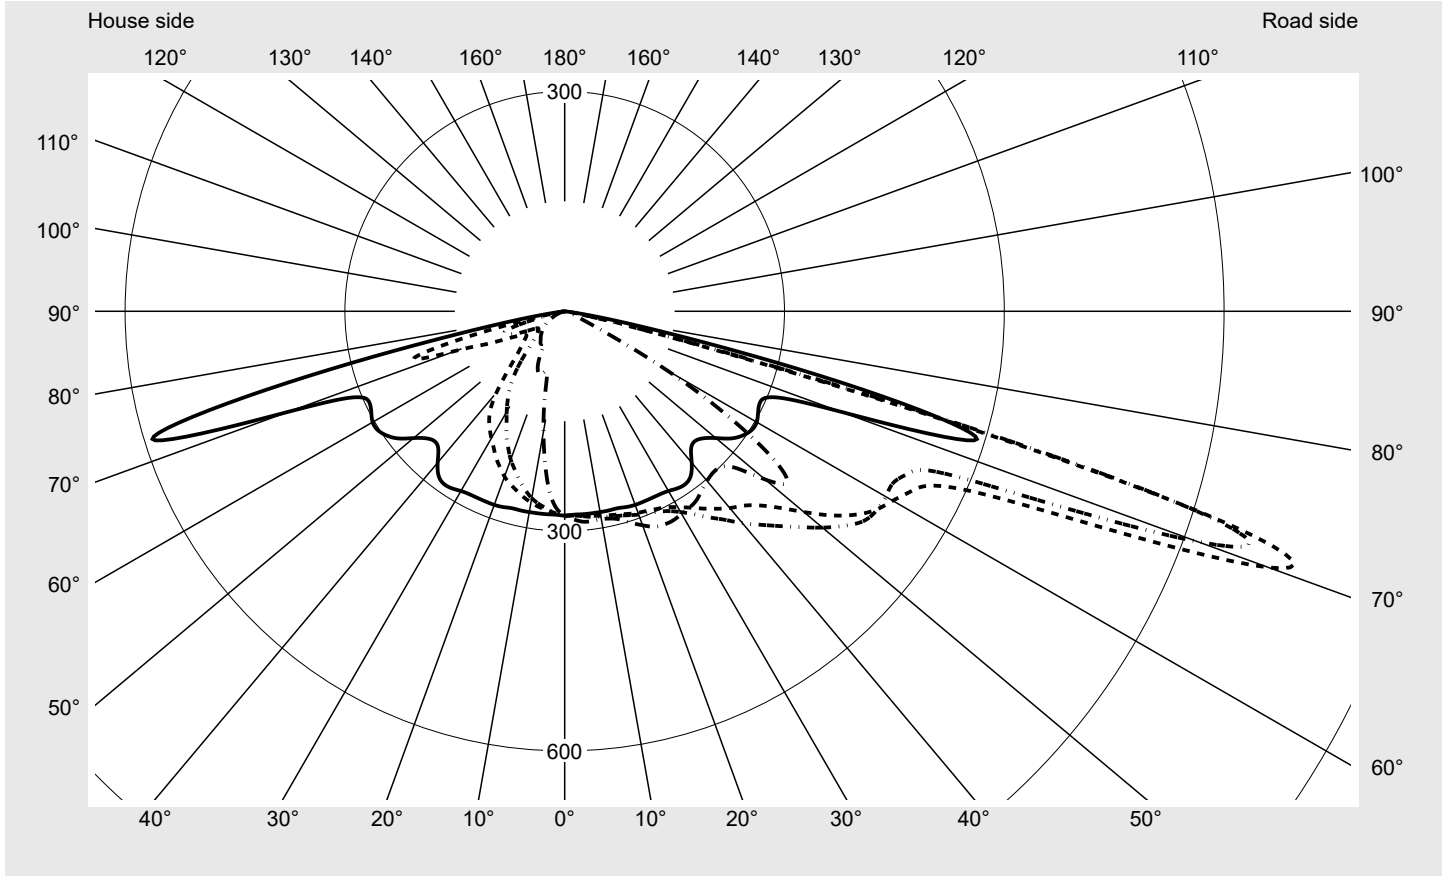

Photometric test report

Family Streetlight 21 micro LED	Order number: 5XE1R31Y08DB EAN: 4069025148599	LP number 59535_27
	Version post-top or side-entry mounting, Smart Interface up/down Optic asymmetric, extremely wide distribution (P0.8a), Back Light Control (BLC) Cover toughened safety glass Lamps LED 3000 K CRI ≥ 70 Controlgear EVG SITECO iQ - Smart Interface Rated values Net luminous flux = 4550 lm Power consumption = 39.1 W Luminous efficacy = 116.4 lm/W	serial documentation 18.01.2024

Luminous intensity in cd/klm C180-0 C195-15 C200-20 C270-90 **Imax: 1022 cd/klm**

Luminaire output ratios

Eta	100.0%
Eta 0° - 90°	100.0%
Eta 90° - 180°	0.0%

Luminous intensity class acc. to EN13201-2

Class:	G3
Imax 70°	1022.3
Imax 80°	56.2
Imax 90°	0.0
Imax >90°	0.0
Imax >95°	0.0

Measurement conditions

DIN EN 13032 and DIN 5032

Photometric test report

Family Streetlight 21 micro LED	Order number: 5XE1R31Y08DB EAN: 4069025148599	LP number 59535_27
--	--	-------------------------------------

Envelope curve in cd/klm

KMK 70°
KMK 67.5°
KMK 65°
KMK 62.5°

siteco

Photometric test report

Family Streetlight 21 micro LED	Order number: 5XE1R31Y08DB EAN: 4069025148599	LP number 59535_27
---	--	------------------------------