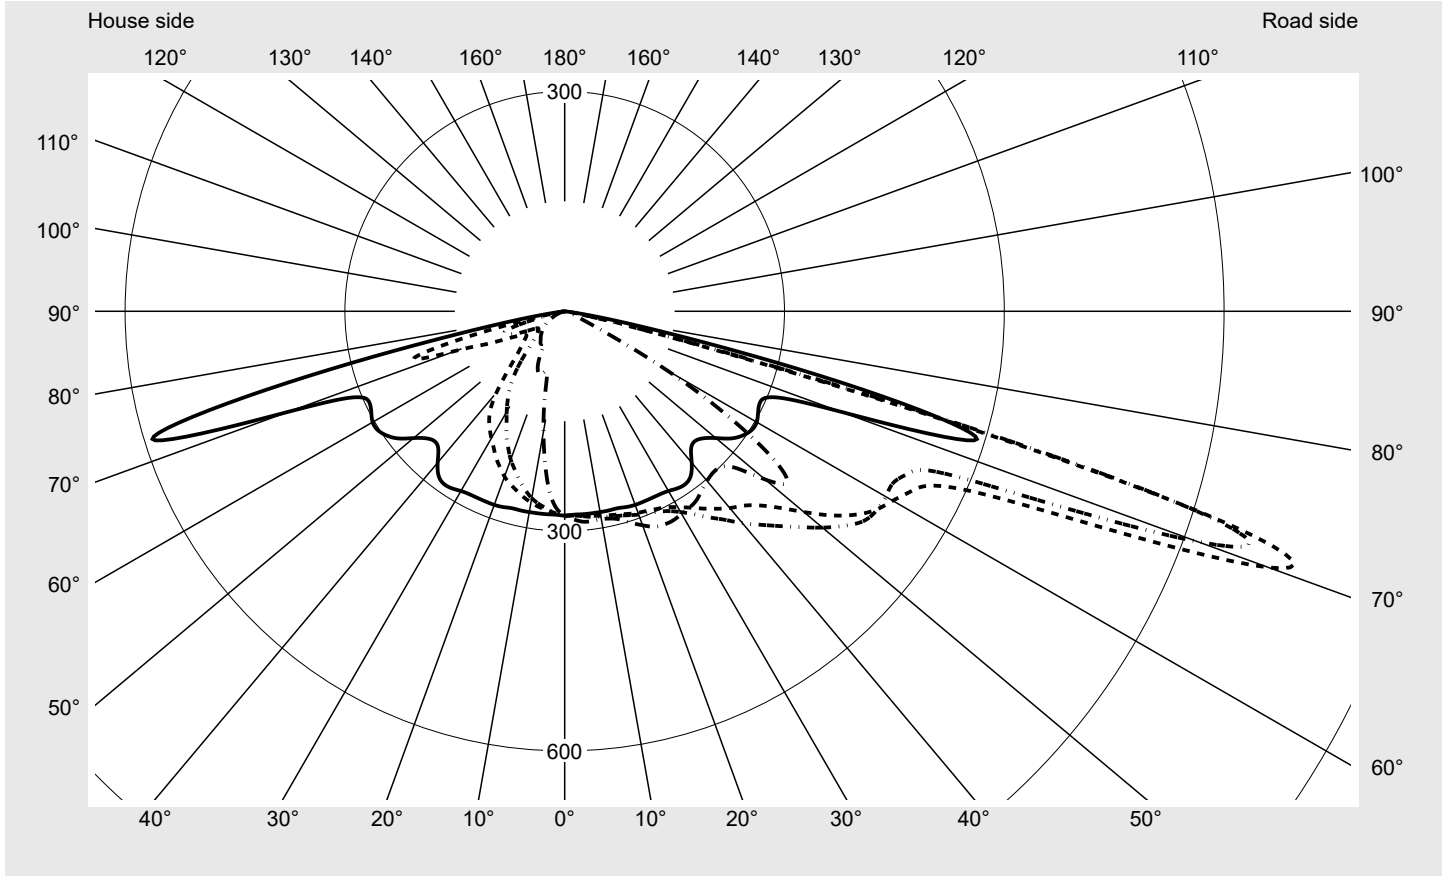

Photometric test report

Family Streetlight 21 micro LED	Order number: 5XE1R31Y08CB EAN: 4069025148568	LP number 59535_26
	Version post-top or side-entry mounting, Smart Interface up/down Optic asymmetric, extremely wide distribution (P0.8a), Back Light Control (BLC) Cover toughened safety glass Lamps LED 3000 K CRI ≥ 70 Controlgear EVG SITECO iQ - Smart Interface Rated values Net luminous flux = 2570 lm Power consumption = 19.1 W Luminous efficacy = 134.6 lm/W	serial documentation 18.01.2024

Luminous intensity in cd/klm C180-0 C195-15 C200-20 C270-90 **Imax: 1022 cd/klm**

Luminaire output ratios	
Eta	100.0%
Eta 0° - 90°	100.0%
Eta 90° - 180°	0.0%

Luminous intensity class acc. to EN13201-2	
Class:	G3
Imax 70°	1022.3
Imax 80°	56.2
Imax 90°	0.0
Imax >90°	0.0
Imax >95°	0.0

Measurement conditions
DIN EN 13032 and DIN 5032

Photometric test report

Family Streetlight 21 micro LED	Order number: 5XE1R31Y08CB EAN: 4069025148568	LP number 59535_26
---	--	------------------------------

Envelope curve in cd/klm **KMK 70°** **KMK 67.5°** **KMK 65°** **KMK 62.5°** **siteco**

Photometric test report

Family Streetlight 21 micro LED	Order number: 5XE1R31Y08CB EAN: 4069025148568	LP number 59535_26
Table of values for luminous intensities		Maximum luminous intensity