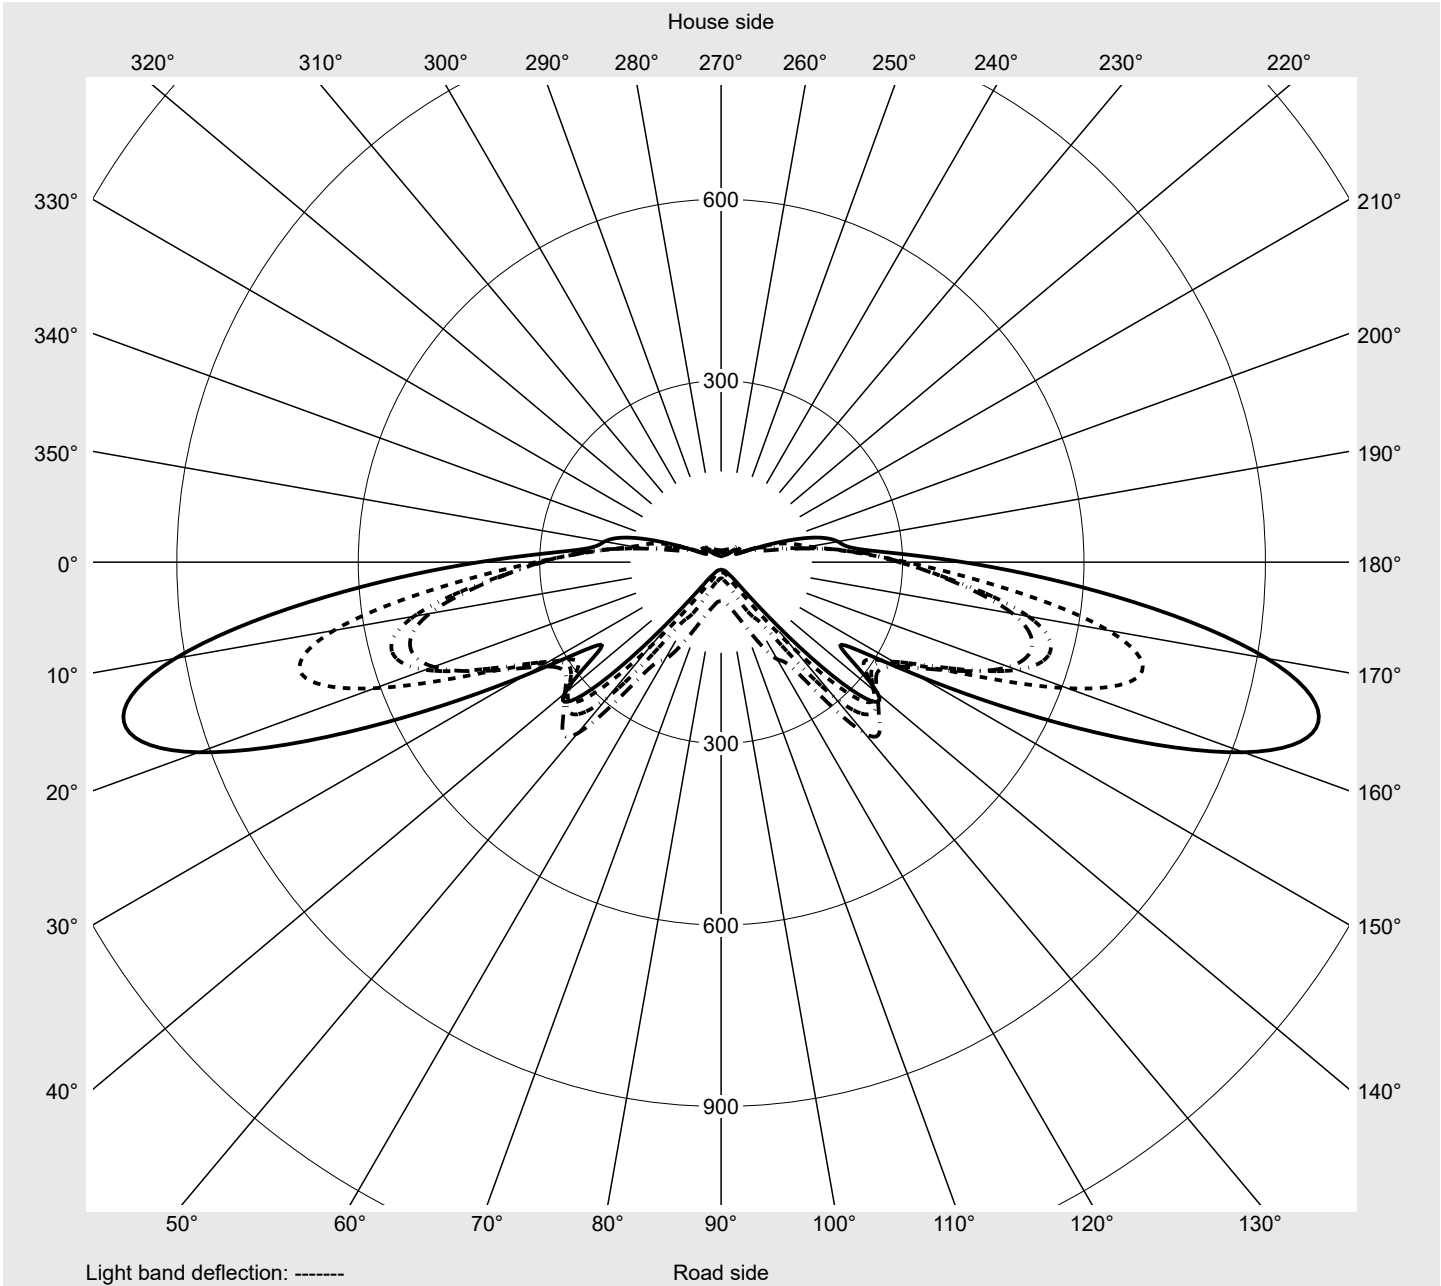

Photometric test report

Family Streetlight 21 micro LED	Order number: 5XE1R31Y08CB EAN: 4069025148568	LP number 59535_26
	Version post-top or side-entry mounting, Smart Interface up/down Optic asymmetric, extremely wide distribution (P0.8a), Back Light Control (BLC) Cover toughened safety glass Lamps LED 3000 K CRI ≥ 70 Controlgear EVG SITECO iQ - Smart Interface Rated values Net luminous flux = 2570 lm Power consumption = 19.1 W Luminous efficacy = 134.6 lm/W	serial documentation 18.01.2024

Luminous intensity in cd/klm C180-0 C195-15 C200-20 C270-90 **Imax: 1022 cd/klm**

Luminaire output ratios	
Eta	100.0%
Eta 0° - 90°	100.0%
Eta 90° - 180°	0.0%

Luminous intensity class acc. to EN13201-2	
Class:	G3
Imax 70°	1022.3
Imax 80°	56.2
Imax 90°	0.0
Imax >90°	0.0
Imax >95°	0.0

Measurement conditions
DIN EN 13032 and DIN 5032

Photometric test report

Family Streetlight 21 micro LED	Order number: 5XE1R31Y08CB EAN: 4069025148568	LP number 59535_26
---	--	------------------------------

Envelope curve in cd/klm **KMK 70°** **KMK 67.5°** **KMK 65°** **KMK 62.5°** **siteco**

Photometric test report

Family Streetlight 21 micro LED	Order number: 5XE1R31Y08CB EAN: 4069025148568	LP number 59535_26
Table of values for luminous intensities		Maximum luminous intensity