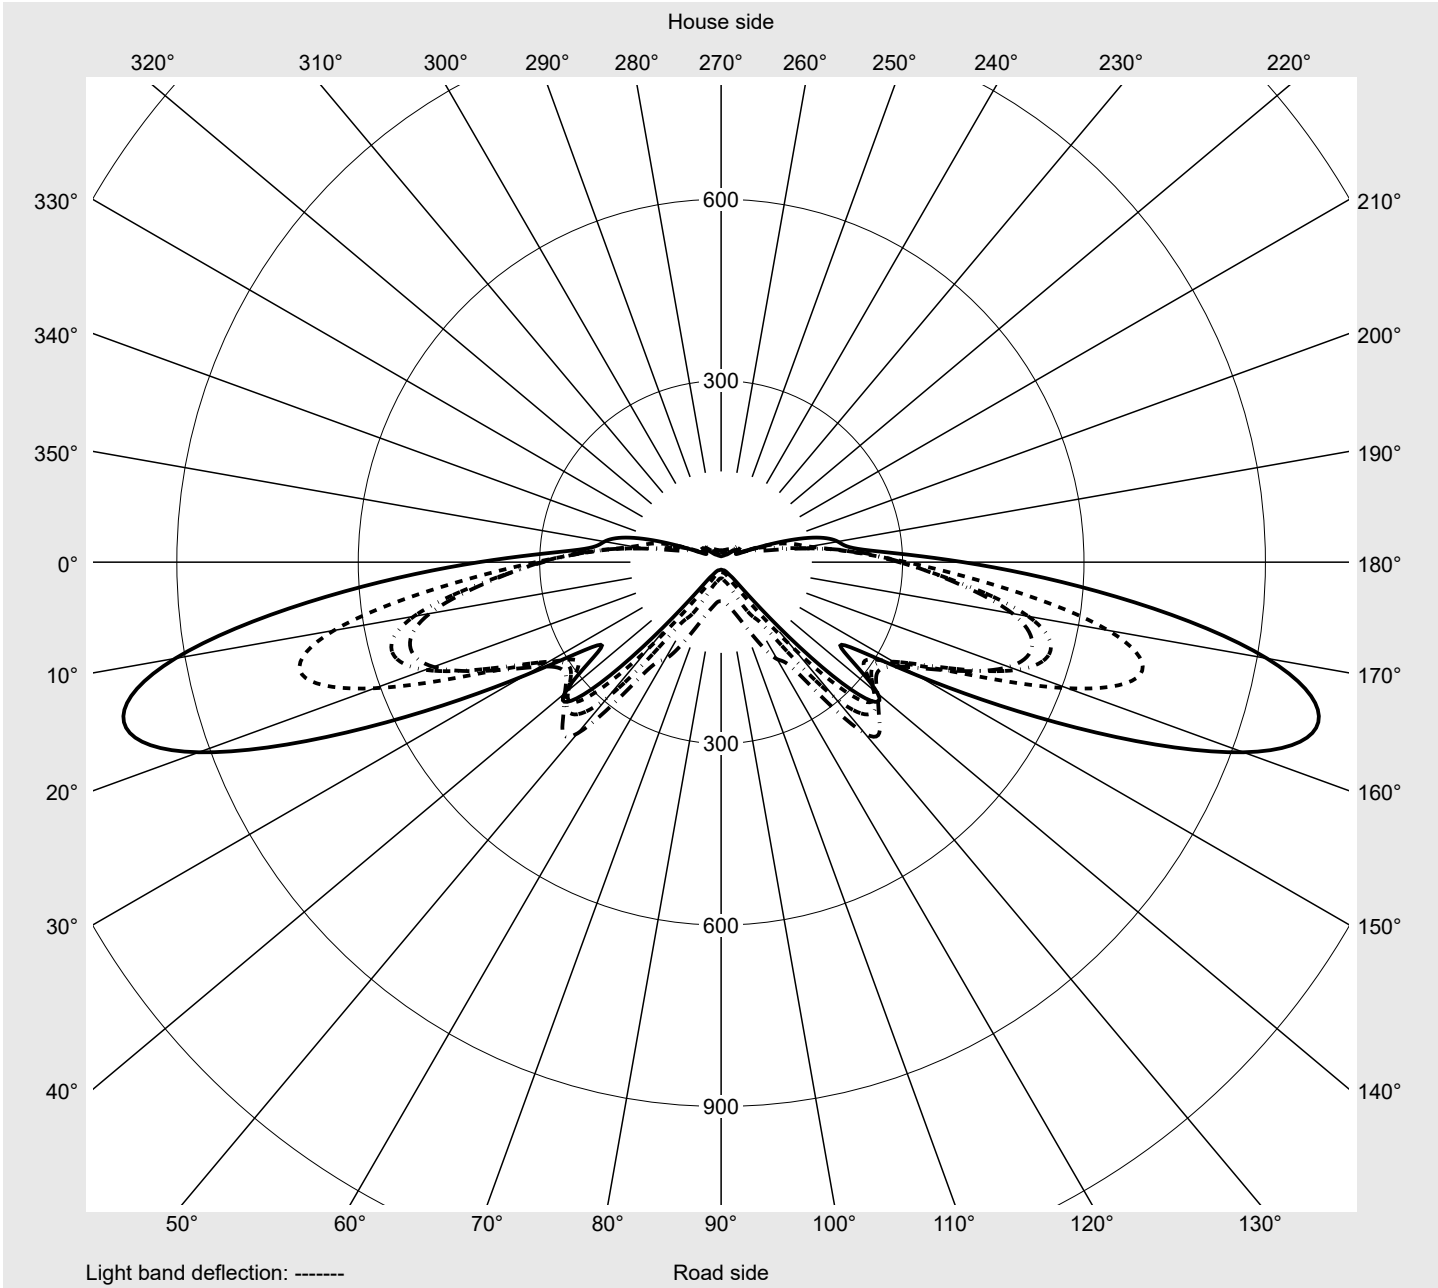

Photometric test report

Family Streetlight 21 micro LED	Order number: 5XE1R31G08CB EAN: 4069025148445	LP number 59535_224
	Version post-top or side-entry mounting Optic asymmetric, extremely wide distribution (P0.8a), Back Light Control (BLC) Cover toughened safety glass Lamps LED 3000 K CRI ≥ 70 Controlgear ECG SITECO iQ Rated values Net luminous flux = 2510 lm Power consumption = 19.4 W Luminous efficacy = 129.4 lm/W	serial documentation 18.01.2024

Luminous intensity in cd/klm C180-0 C195-15 C200-20 C270-90 **Imax: 1022 cd/klm**

Luminaire output ratios

Eta	100.0%
Eta 0° - 90°	100.0%
Eta 90° - 180°	0.0%

Luminous intensity class acc. to EN13201-2

Class:	G3
Imax 70°	1022.3
Imax 80°	56.2
Imax 90°	0.0
Imax >90°	0.0
Imax >95°	0.0

Measurement conditions

DIN EN 13032 and DIN 5032

Photometric test report

Family Streetlight 21 micro LED	Order number: 5XE1R31G08CB EAN: 4069025148445	LP number 59535_224
---	--	-------------------------------

Envelope curve in cd/klm **KMK 70°** **KMK 67.5°** **KMK 65°** **KMK 62.5°** **siteco**

Photometric test report

Family Streetlight 21 micro LED	Order number: 5XE1R31G08CB EAN: 4069025148445	LP number 59535_224
Table of values for luminous intensities		Maximum luminous intensity