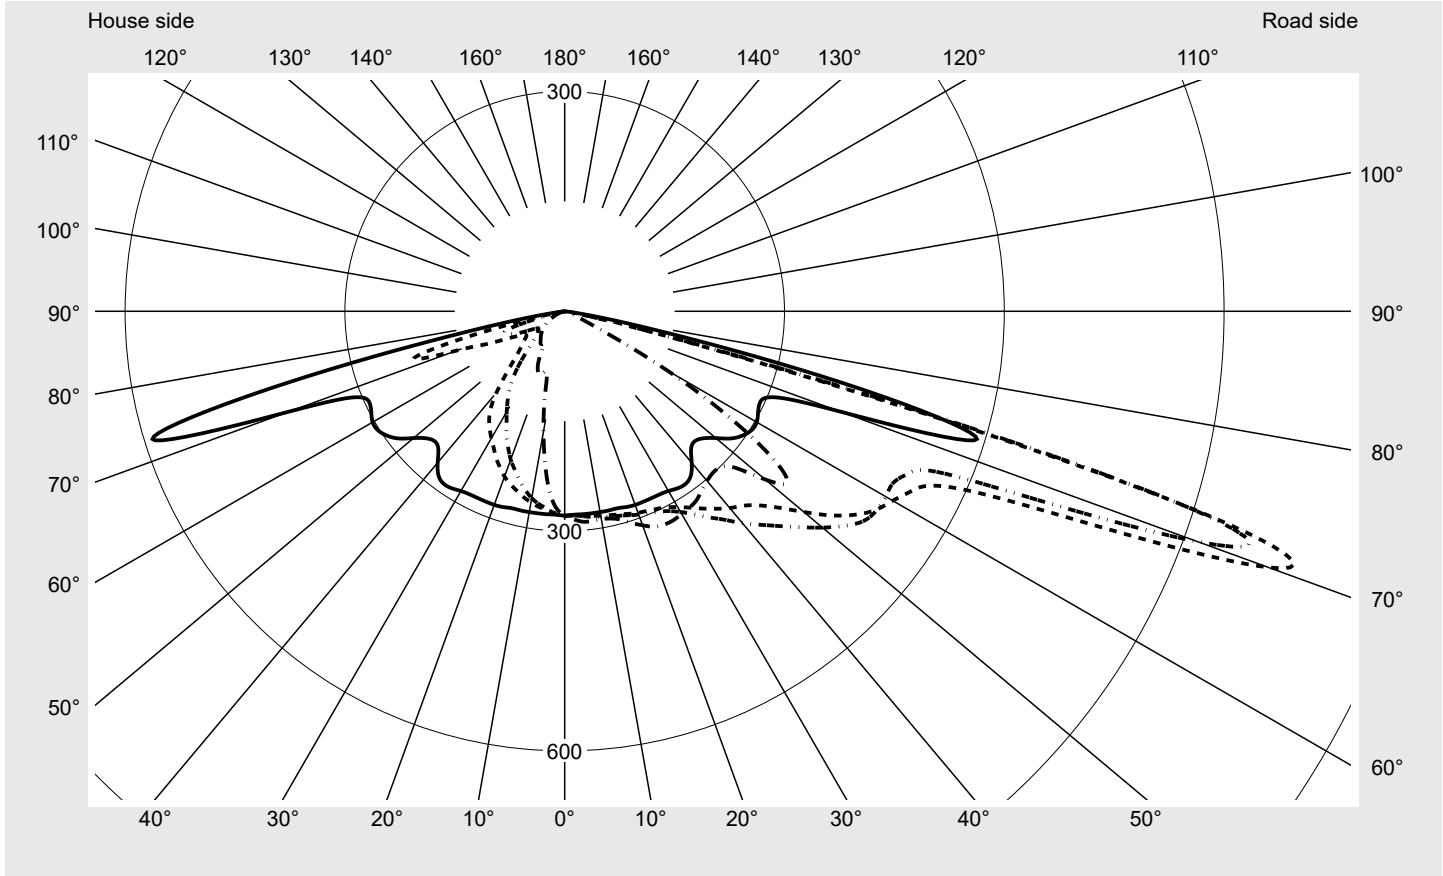

Photometric test report

Family Streetlight 21 micro LED	Order number: 5XE1R31G08CB EAN: 4069025148445	LP number 59535_224
	Version post-top or side-entry mounting Optic asymmetric, extremely wide distribution (P0.8a), Back Light Control (BLC) Cover toughened safety glass Lamps LED 3000 K CRI ≥ 70 Controlgear ECG SITECO iQ Rated values Net luminous flux = 2510 lm Power consumption = 19.4 W Luminous efficacy = 129.4 lm/W	serial documentation 18.01.2024

Luminous intensity in cd/klm C180-0 C195-15 C200-20 C270-90 **Imax: 1022 cd/klm**

Luminaire output ratios

Eta	100.0%
Eta 0° - 90°	100.0%
Eta 90° - 180°	0.0%

Luminous intensity class acc. to EN13201-2

Class:	G3
Imax 70°	1022.3
Imax 80°	56.2
Imax 90°	0.0
Imax >90°	0.0
Imax >95°	0.0

Measurement conditions

DIN EN 13032 and DIN 5032

Photometric test report

Family Streetlight 21 micro LED	Order number: 5XE1R31G08CB EAN: 4069025148445	LP number 59535_224
---	--	-------------------------------

Envelope curve in cd/klm **KMK 70°** **KMK 67.5°** **KMK 65°** **KMK 62.5°** **siteco**

Photometric test report

Family Streetlight 21 micro LED	Order number: 5XE1R31G08CB EAN: 4069025148445	LP number 59535_224
Table of values for luminous intensities		Maximum luminous intensity