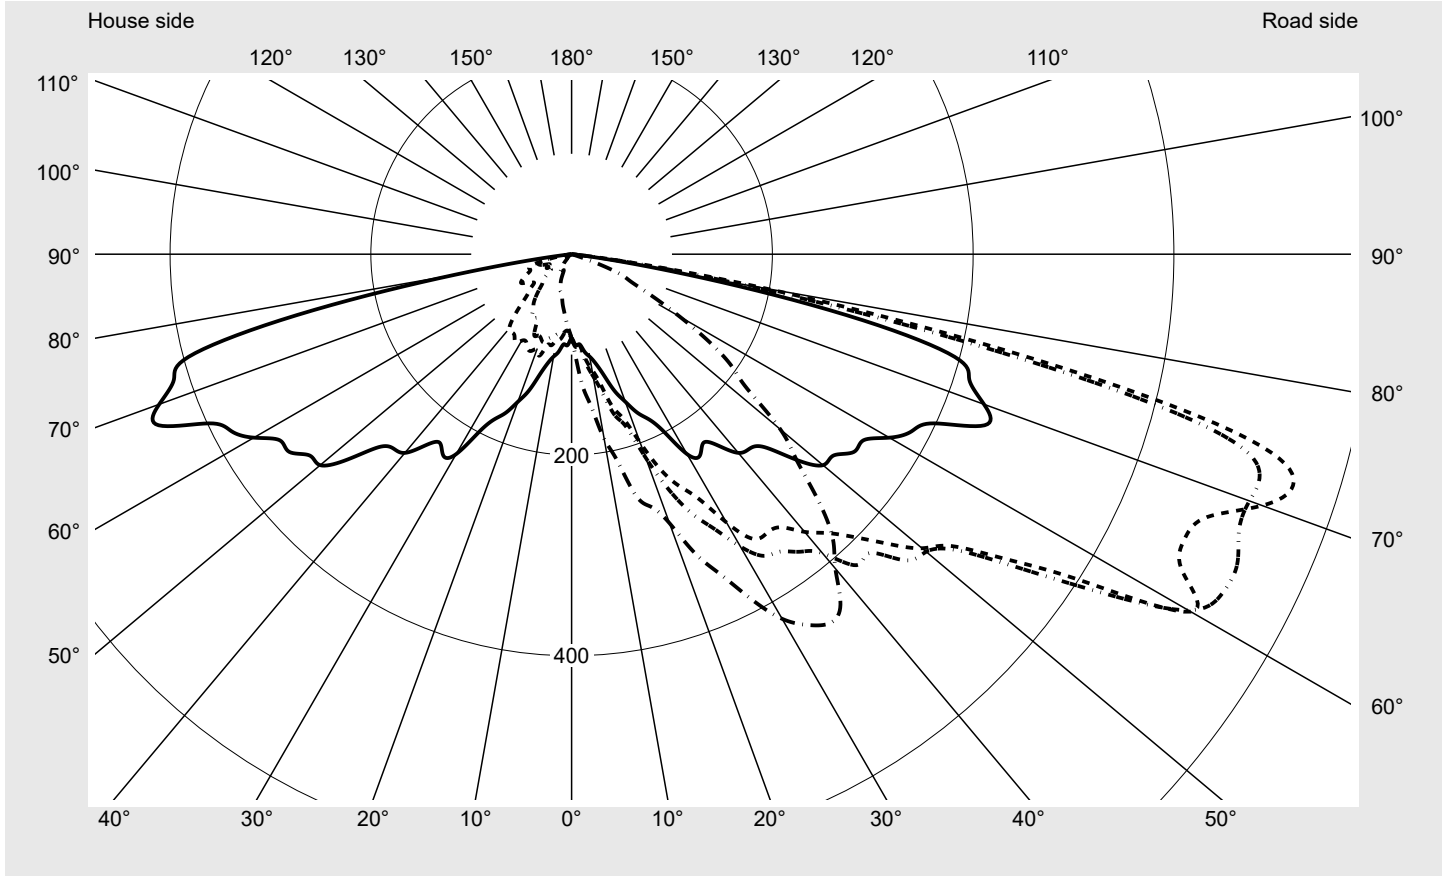

Photometric test report

Family Streetlight 11 micro LED	Order number: 5XC1N41F08CE EAN: 4058352557679	LP number 59457_4
	Version post-top or side-entry mounting Optic asymmetric, extreme wide distribution with Back Light Control (ST1.0aB) Cover transparent, PMMA Lamps LED 4000 K CRI ≥ 70 Controlgear ECG SITECO iQ Rated values Net luminous flux = 1650 lm Power consumption = 12.6 W Luminous efficacy = 131 lm/W	serial documentation 27.09.2023
		

Luminous intensity in cd/klm C180-0 C195-15 C200-20 C270-90 **Imax: 754 cd/klm**

Luminaire output ratios	
Eta	100.0%
Eta 0° - 90°	100.0%
Eta 90° - 180°	0.0%

Luminous intensity class acc. to EN13201-2	
Class:	G1
Imax 70°	742.9
Imax 80°	194.9
Imax 90°	0.0
Imax >90°	0.0
Imax >95°	0.0

Measurement conditions
DIN EN 13032 and DIN 5032

Photometric test report

Family Streetlight 11 micro LED	Order number: 5XC1N41F08CE EAN: 4058352557679	LP number 59457_4
---	--	-----------------------------

Envelope curve in cd/klm **KMK 72.5°** **KMK 70°** **KMK 67.5°** **KMK 65°** **siteco**

Photometric test report

Family Streetlight 11 micro LED	Order number: 5XC1N41F08CE EAN: 4058352557679	LP number 59457_4
Table of values for luminous intensities		Maximum luminous intensity
siteco		