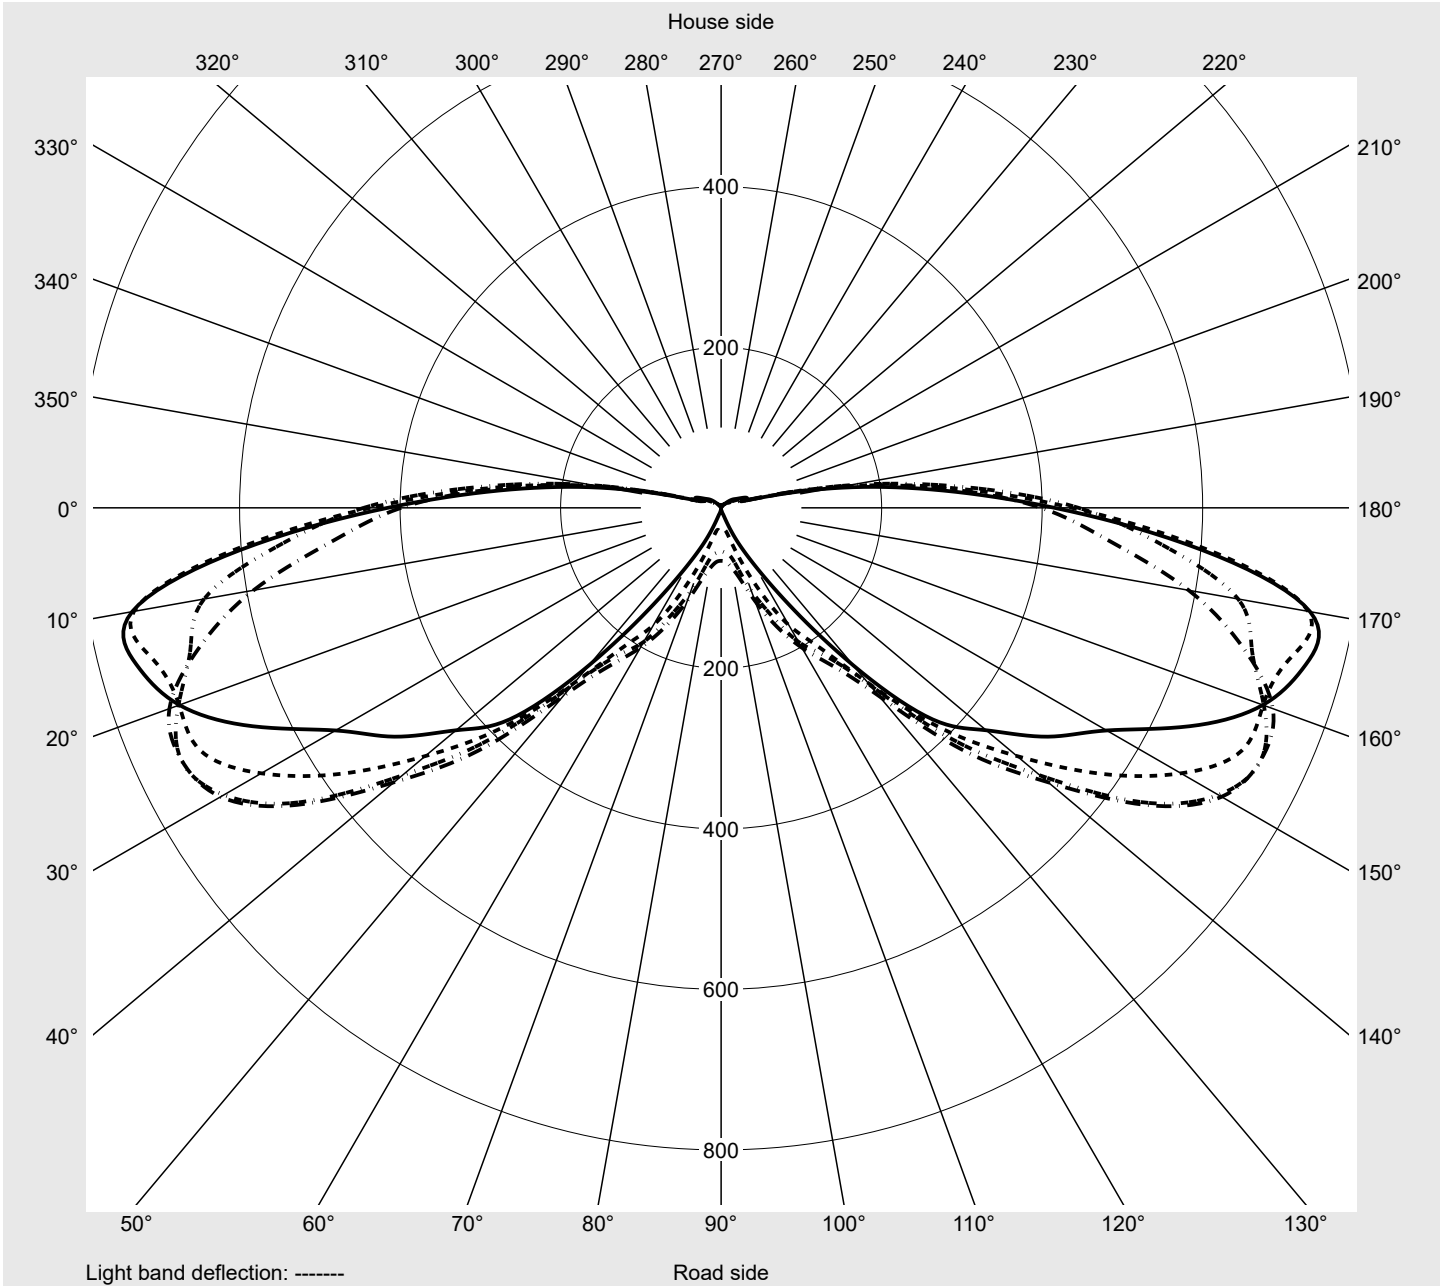

Photometric test report

Family Streetlight 11 micro LED	Order number: 5XC1N41F08CE EAN: 4058352557679	LP number 59457_4
	Version post-top or side-entry mounting Optic asymmetric, extreme wide distribution with Back Light Control (ST1.0aB) Cover transparent, PMMA Lamps LED 4000 K CRI ≥ 70 Controlgear ECG SITECO iQ Rated values Net luminous flux = 1650 lm Power consumption = 12.6 W Luminous efficacy = 131 lm/W	serial documentation 27.09.2023
		

Luminous intensity in cd/klm C180-0 C195-15 C200-20 C270-90 **Imax: 754 cd/klm**

Luminaire output ratios	
Eta	100.0%
Eta 0° - 90°	100.0%
Eta 90° - 180°	0.0%

Luminous intensity class acc. to EN13201-2	
Class:	G1
Imax 70°	742.9
Imax 80°	194.9
Imax 90°	0.0
Imax >90°	0.0
Imax >95°	0.0

Measurement conditions
DIN EN 13032 and DIN 5032

Photometric test report

Family Streetlight 11 micro LED	Order number: 5XC1N41F08CE EAN: 4058352557679	LP number 59457_4
---	--	-----------------------------

Envelope curve in cd/klm **KMK 72.5°** **KMK 70°** **KMK 67.5°** **KMK 65°** **siteco**

Photometric test report

Family Streetlight 11 micro LED	Order number: 5XC1N41F08CE EAN: 4058352557679	LP number 59457_4
Table of values for luminous intensities		Maximum luminous intensity
siteco		