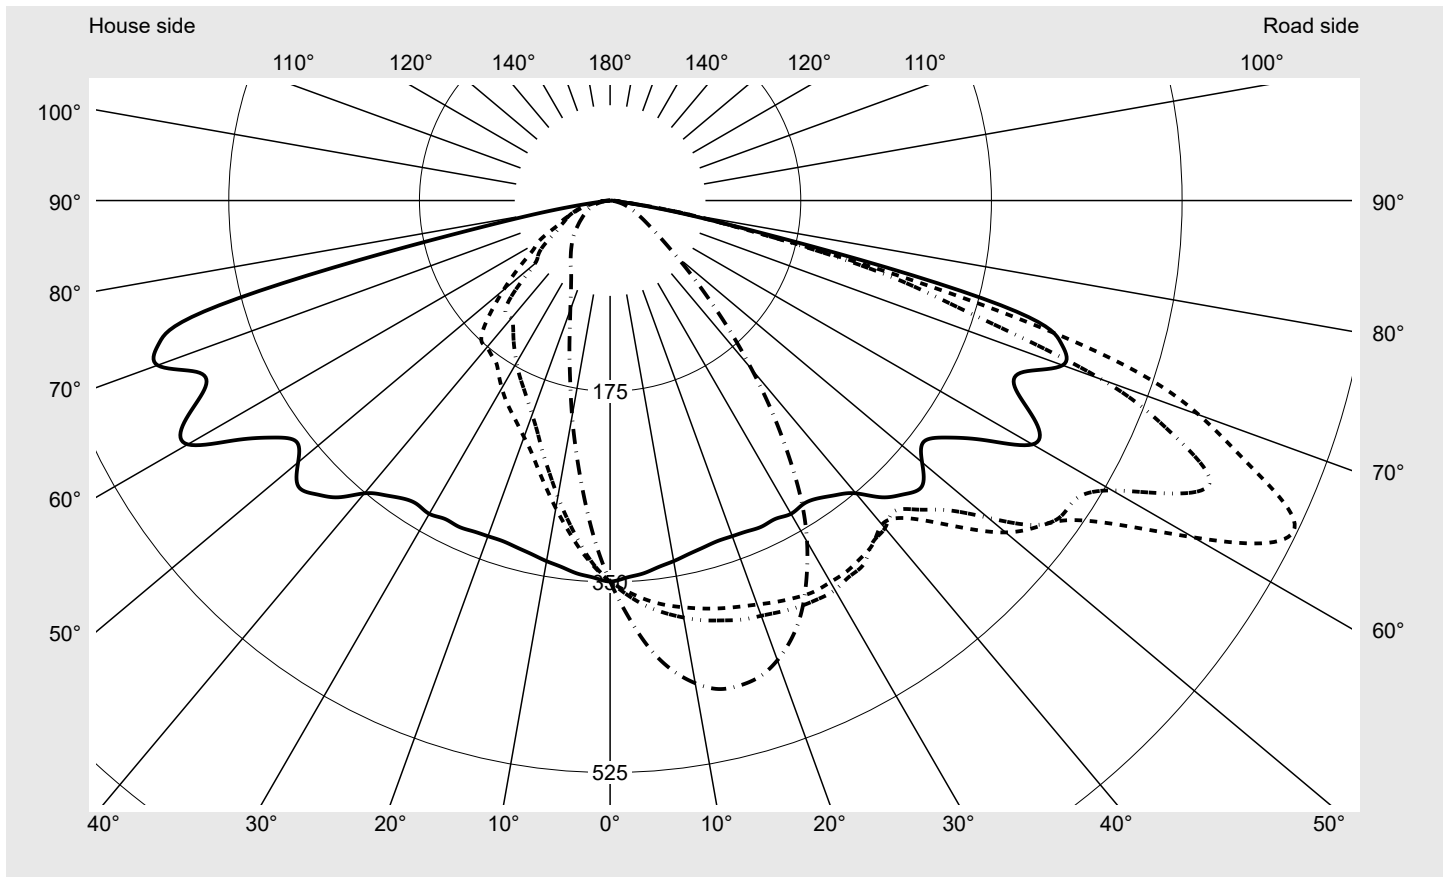

Photometric test report

Family
Streetlight 11 micro LED

Order number: 5XC1B51Y08DE
EAN: 4058352917077

LP number
59318_99

Version	post-top or side-entry mounting, Smart Interface up/down
Optic	asymmetric, extremely wide distribution (ST0.5a)
Cover	transparent, PMMA
Lamps	LED 3000 K CRI ≥ 70
Controlgear	ECG SITECO iQ - DALI2
Rated values	Net luminous flux = 3670 lm Power consumption = 25.4 W Luminous efficacy = 144.5 lm/W

Luminaire output ratios

Eta	100.0%
Eta 0° - 90°	100.0%
Eta 90° - 180°	0.0%

Luminous intensity class acc. to EN13201-2

Class:	G3
Imax 70°	625.9
Imax 80°	83.0
Imax 90°	0.0
Imax >90°	0.0
Imax >95°	0.0

Measurement conditions

DIN EN 13032 and DIN 5032

Photometric test report

Family Streetlight 11 micro LED	Order number: 5XC1B51Y08DE EAN: 4058352917077	LP number 59318_99
--	--	-------------------------------------

Envelope curve in cd/klm **KMK 65°** **KMK 62,5°** **KMK 60°** **KMK 57,5°** **siteco**