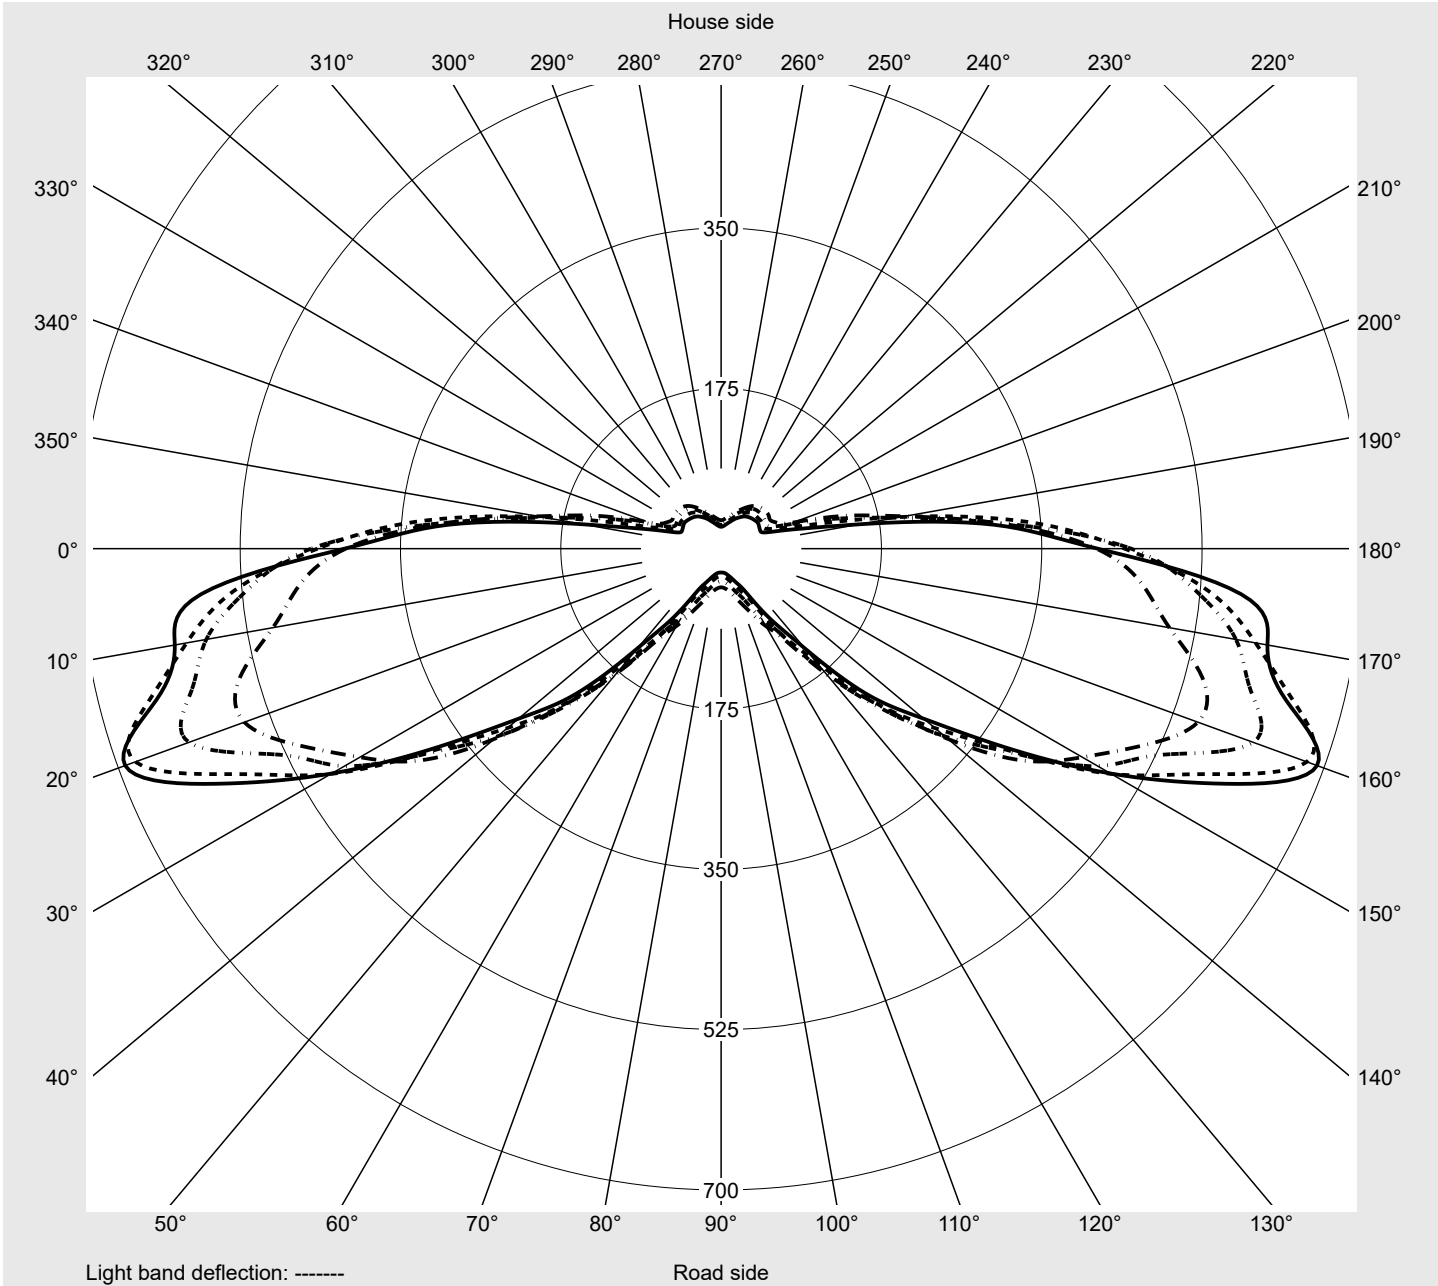

Photometric test report

Family
Streetlight 11 micro LED

Order number: 5XC1B51Y08DE
EAN: 4058352917077

LP number
59318_99

Version	post-top or side-entry mounting, Smart Interface up/down
Optic	asymmetric, extremely wide distribution (ST0.5a)
Cover	transparent, PMMA
Lamps	LED 3000 K CRI ≥ 70
Controlgear	ECG SITECO iQ - DALI2
Rated values	Net luminous flux = 3670 lm Power consumption = 25.4 W Luminous efficacy = 144.5 lm/W

Luminaire output ratios

Eta	100.0%
Eta 0° - 90°	100.0%
Eta 90° - 180°	0.0%

Luminous intensity class acc. to EN13201-2

Class:	G3
Imax 70°	625.9
Imax 80°	83.0
Imax 90°	0.0
Imax >90°	0.0
Imax >95°	0.0

Measurement conditions

DIN EN 13032 and DIN 5032

Photometric test report

Family Streetlight 11 micro LED	Order number: 5XC1B51Y08DE EAN: 4058352917077	LP number 59318_99
--	--	-------------------------------------

Envelope curve in cd/klm **KMK 65°** **KMK 62,5°** **KMK 60°** **KMK 57,5°** **siteco**