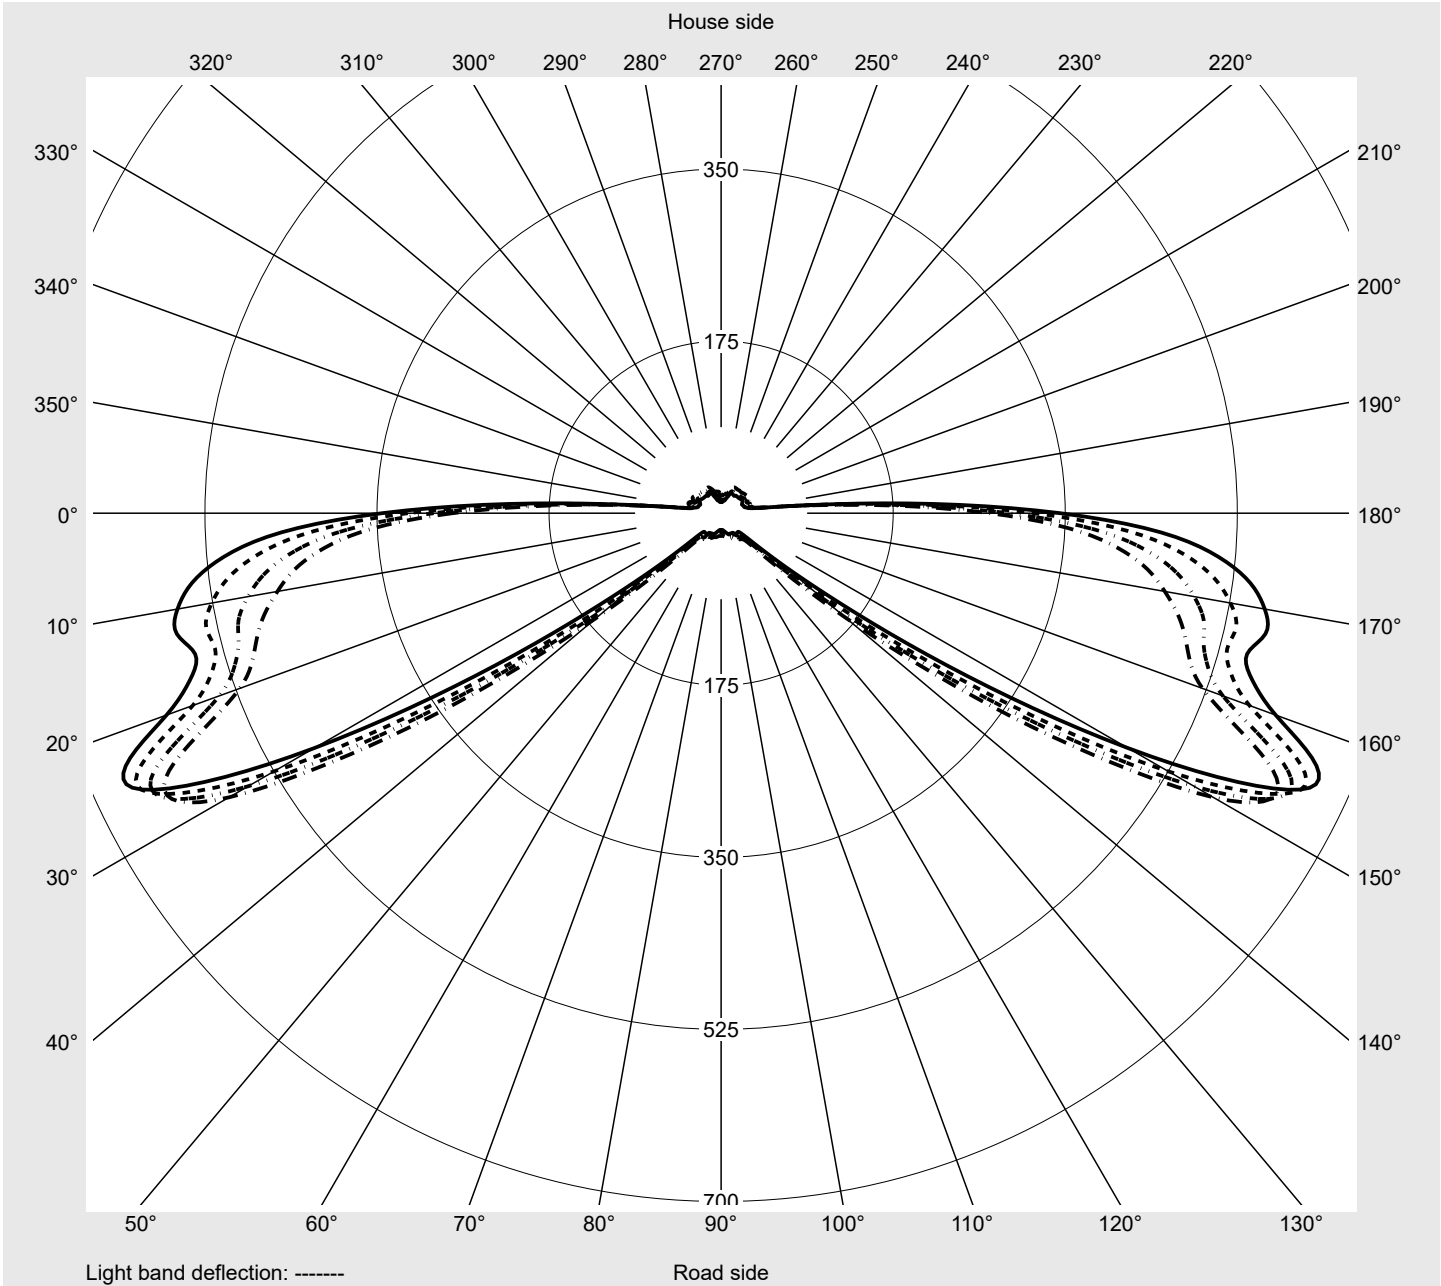

Photometric test report

Family Streetlight 21 micro easy LED	Order number: 5XE5B37N08CB EAN: 4058352896952	LP number 59065_1122
	Version	post-top or side-entry mounting, NEMA 7 pin (DALI)
	Optic	asymmetric, wide distribution (ST0.5a)
	Cover	toughened safety glass
	Lamps	LED 3000 K CRI ≥ 70
	Controlgear	ECG-DALI Plus
Rated values	Net luminous flux = 2290 lm Power consumption = 15.8 W Luminous efficacy = 144.9 lm/W	serial documentation 16.06.2023
		

Luminous intensity in cd/klm
C180-0
C205-25
C207.5-27.5
C270-90
Imax: 661 cd/klm

Luminaire output ratios	
Eta	100.0%
Eta 0° - 90°	100.0%
Eta 90° - 180°	0.0%

Luminous intensity class acc. to EN13201-2	
Class:	G3
Imax 70°	629.6
Imax 80°	99.6
Imax 90°	0.0
Imax >90°	0.0
Imax >95°	0.0

Measurement conditions
 DIN EN 13032 and DIN 5032

Photometric test report

Family Streetlight 21 micro easy LED	Order number: 5XE5B37N08CB EAN: 4058352896952	LP number 59065_1122
--	--	--------------------------------

Envelope curve in cd/klm **KMK 73°** **KMK 72°** **KMK 71°** **KMK 70°** **siteco**

Photometric test report

Family Streetlight 21 micro easy LED	Order number: 5XE5B37N08CB EAN: 4058352896952	LP number 59065_1122
Table of values for luminous intensities		Maximum luminous intensity
		siteco