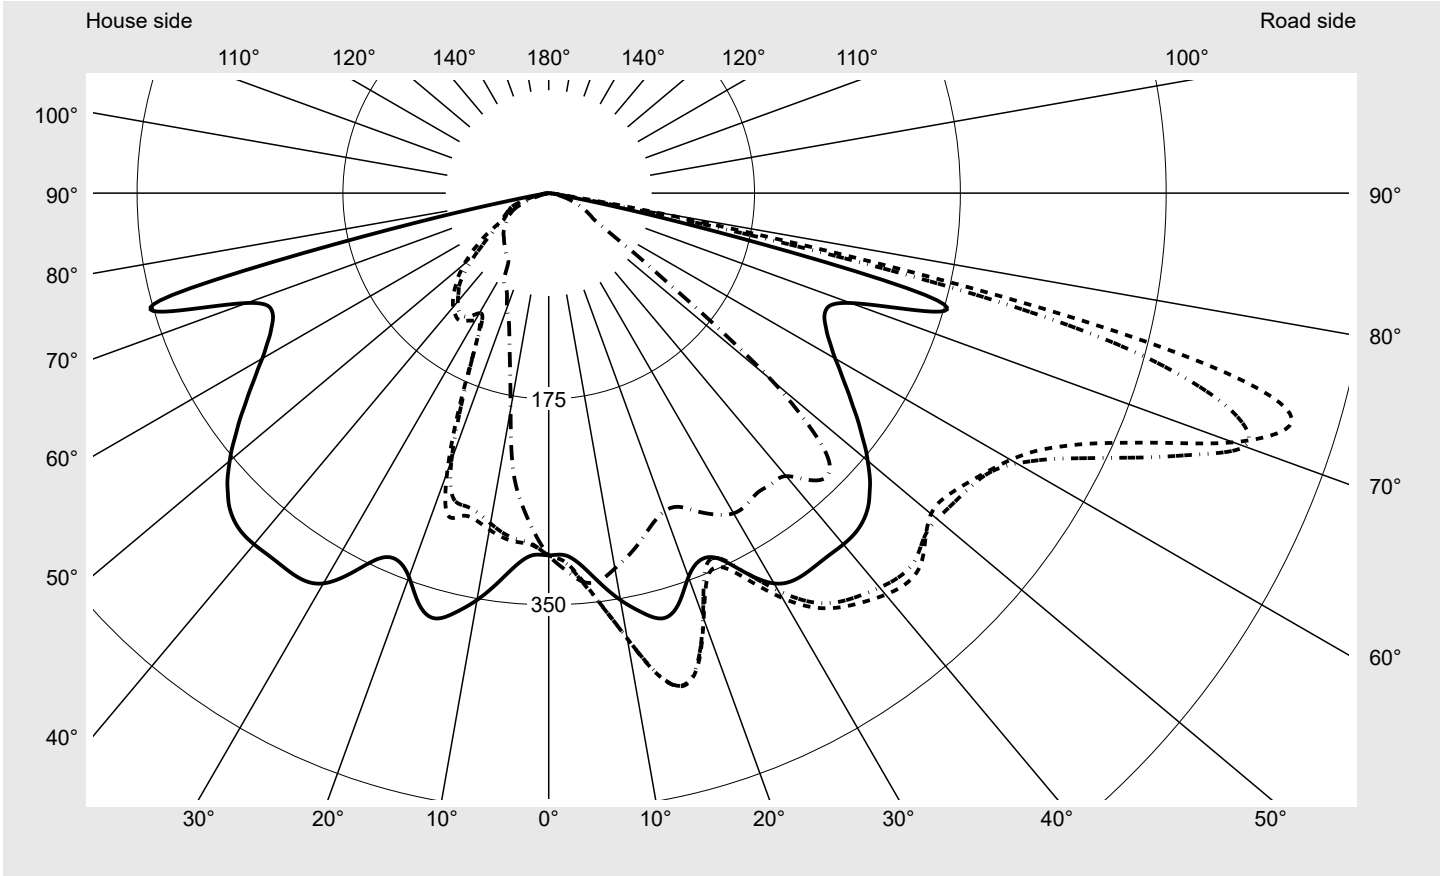

Photometric test report

Family Streetlight 21 micro easy LED	Order number: 5XE5B37N08CB EAN: 4058352896952	LP number 59065_1122
	Version	post-top or side-entry mounting, NEMA 7 pin (DALI)
	Optic	asymmetric, wide distribution (ST0.5a)
	Cover	toughened safety glass
	Lamps	LED 3000 K CRI ≥ 70
	Controlgear	ECG-DALI Plus
Rated values	Net luminous flux = 2290 lm Power consumption = 15.8 W Luminous efficacy = 144.9 lm/W	serial documentation 16.06.2023
		

Luminous intensity in cd/klm
C180-0
C205-25
C207.5-27.5
C270-90
Imax: 661 cd/klm

Luminaire output ratios	
Eta	100.0%
Eta 0° - 90°	100.0%
Eta 90° - 180°	0.0%

Luminous intensity class acc. to EN13201-2	
Class:	G3
Imax 70°	629.6
Imax 80°	99.6
Imax 90°	0.0
Imax >90°	0.0
Imax >95°	0.0

Envelope curve in cd/klm **KMK 73°** **KMK 72°** **KMK 71°** **KMK 70°** **siteco**

Photometric test report

Family Streetlight 21 micro easy LED	Order number: 5XE5B37N08CB EAN: 4058352896952	LP number 59065_1122
Table of values for luminous intensities		Maximum luminous intensity
		siteco