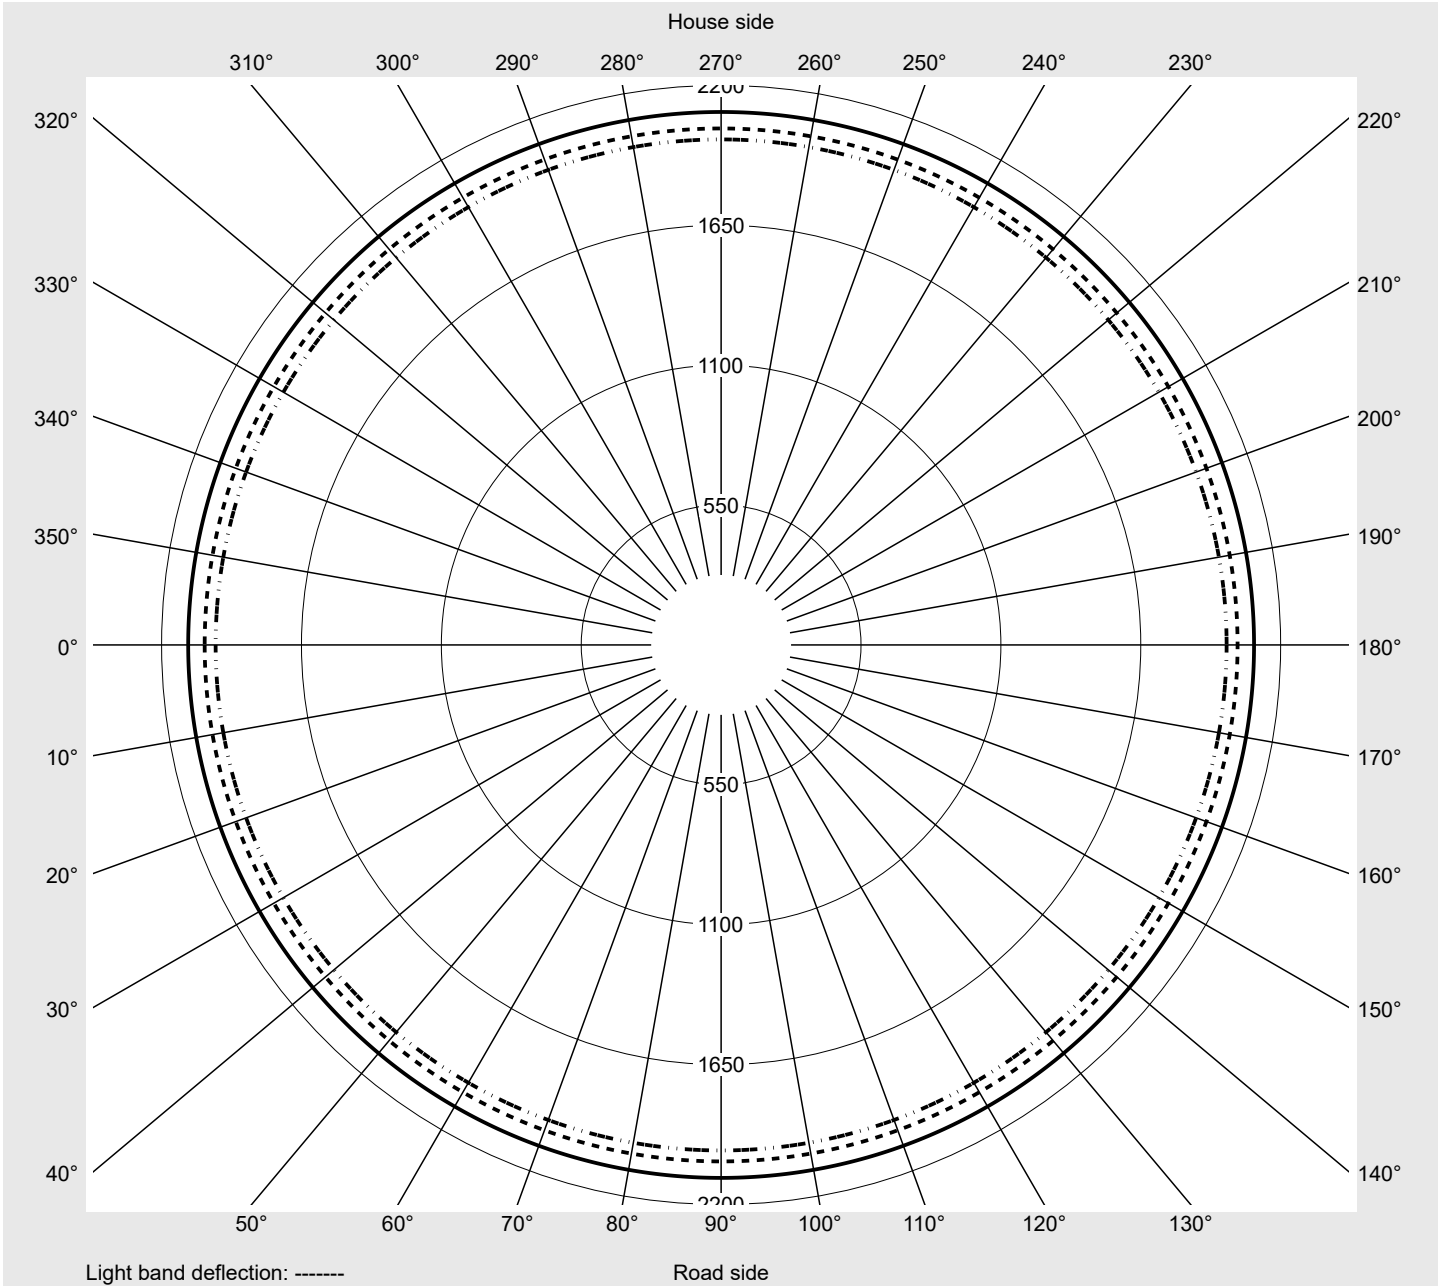

Photometric test report

Family
Floodlight 20 mini LED
Order number: 5XA7672C2B1AC
EAN: 4058352221235
LP number
58555_7

Version	mounting bracket
Optic	symmetric distribution RS17
Cover	toughened safety glass
Lamps	1 x LED 4000K / CRI ≥ 70 (unbekannt LED 4000K / CRI = 70)
Controlgear	ECG-DALI
Rated values	Net luminous flux = 13350 lm Power consumption = 95.8 W Luminous efficacy = 139.3 lm/W

serial
documentation
25.08.2021
sitEco
Luminous intensity in cd/klm
C180-0
Imax: 2095 cd/klm

Luminaire output ratios

Eta	100.0%
Eta 0° - 90°	100.0%
Eta 90° - 180°	0.0%

Luminous intensity class acc. to EN13201-2

Class:	G6
Imax 70°	33.2
Imax 80°	8.4
Imax 90°	0.0
Imax >90°	0.0
Imax >95°	0.0

Measurement conditions

DIN EN 13032 and DIN 5032

Photometric test report

Family Floodlight 20 mini LED	Order number: 5XA7672C2B1AC EAN: 4058352221235	LP number 58555_7
--	---	------------------------------------

Envelope curve in cd/klm **KMK 5°** **KMK 2.5°** **KMK 0°**

Photometric test report

Family Floodlight 20 mini LED	Order number: 5XA7672C2B1AC EAN: 4058352221235	LP number 58555_7
---	---	-----------------------------