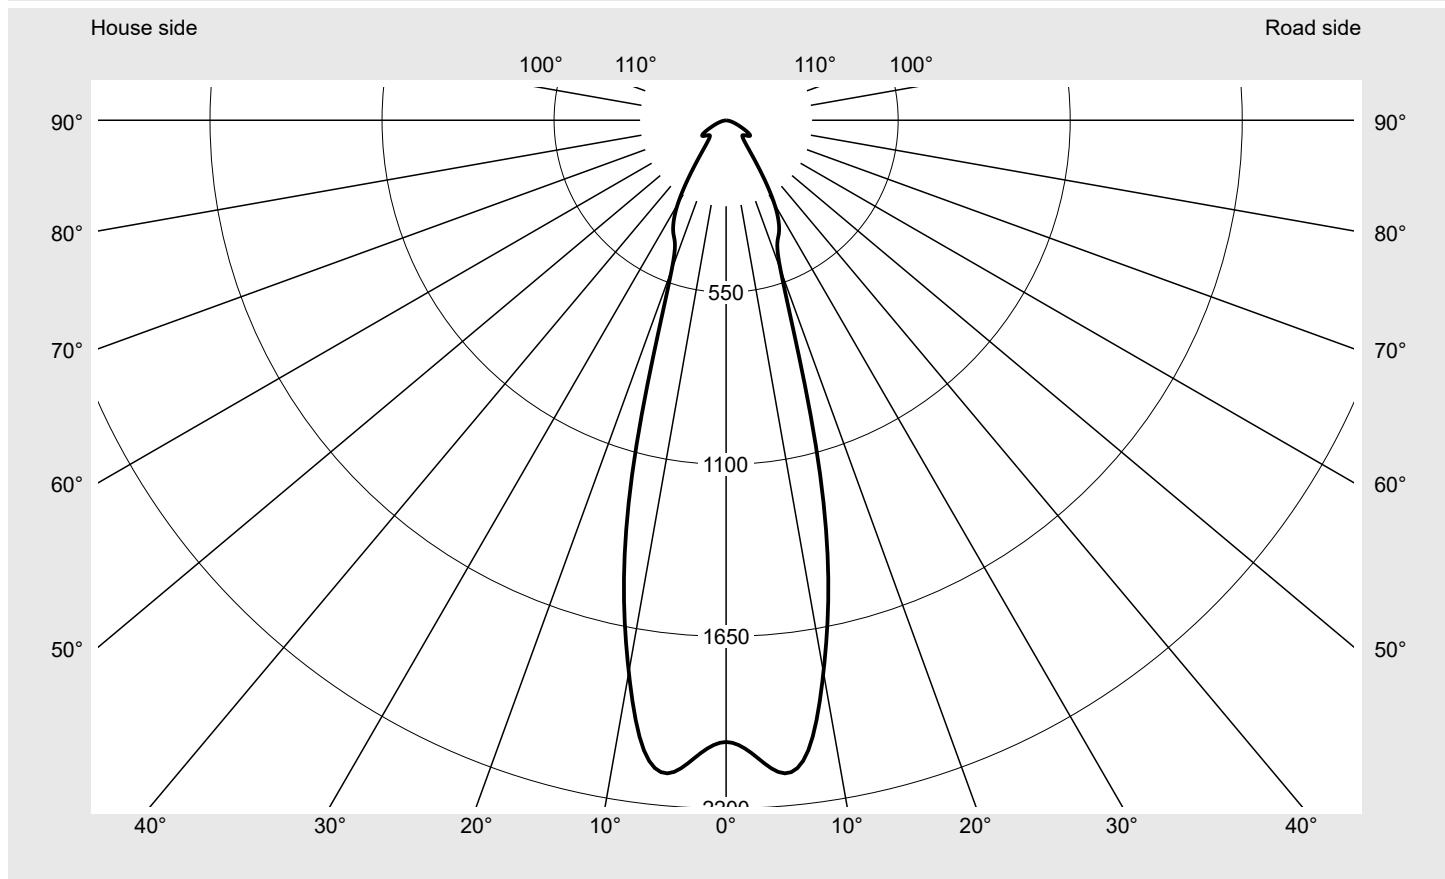

Photometric test report

Family
Floodlight 20 mini LED
Order number: 5XA7672C2B1AC
EAN: 4058352221235
LP number
58555_7

Version	mounting bracket
Optic	symmetric distribution RS17
Cover	toughened safety glass
Lamps	1 x LED 4000K / CRI ≥ 70 (unbekannt LED 4000K / CRI = 70)
Controlgear	ECG-DALI
Rated values	Net luminous flux = 13350 lm Power consumption = 95.8 W Luminous efficacy = 139.3 lm/W

serial
documentation
25.08.2021
sitEco
Luminous intensity in cd/klm
C180-0
Imax: 2095 cd/klm

Luminaire output ratios

Eta	100.0%
Eta 0° - 90°	100.0%
Eta 90° - 180°	0.0%

Luminous intensity class acc. to EN13201-2

Class:	G6
Imax 70°	33.2
Imax 80°	8.4
Imax 90°	0.0
Imax >90°	0.0
Imax >95°	0.0

Measurement conditions

DIN EN 13032 and DIN 5032

Photometric test report

Family Floodlight 20 mini LED	Order number: 5XA7672C2B1AC EAN: 4058352221235	LP number 58555_7
--	---	------------------------------------

Envelope curve in cd/klm **KMK 5°** **KMK 2.5°** **KMK 0°**

Photometric test report

Family Floodlight 20 mini LED	Order number: 5XA7672C2B1AC EAN: 4058352221235	LP number 58555_7
---	---	-----------------------------