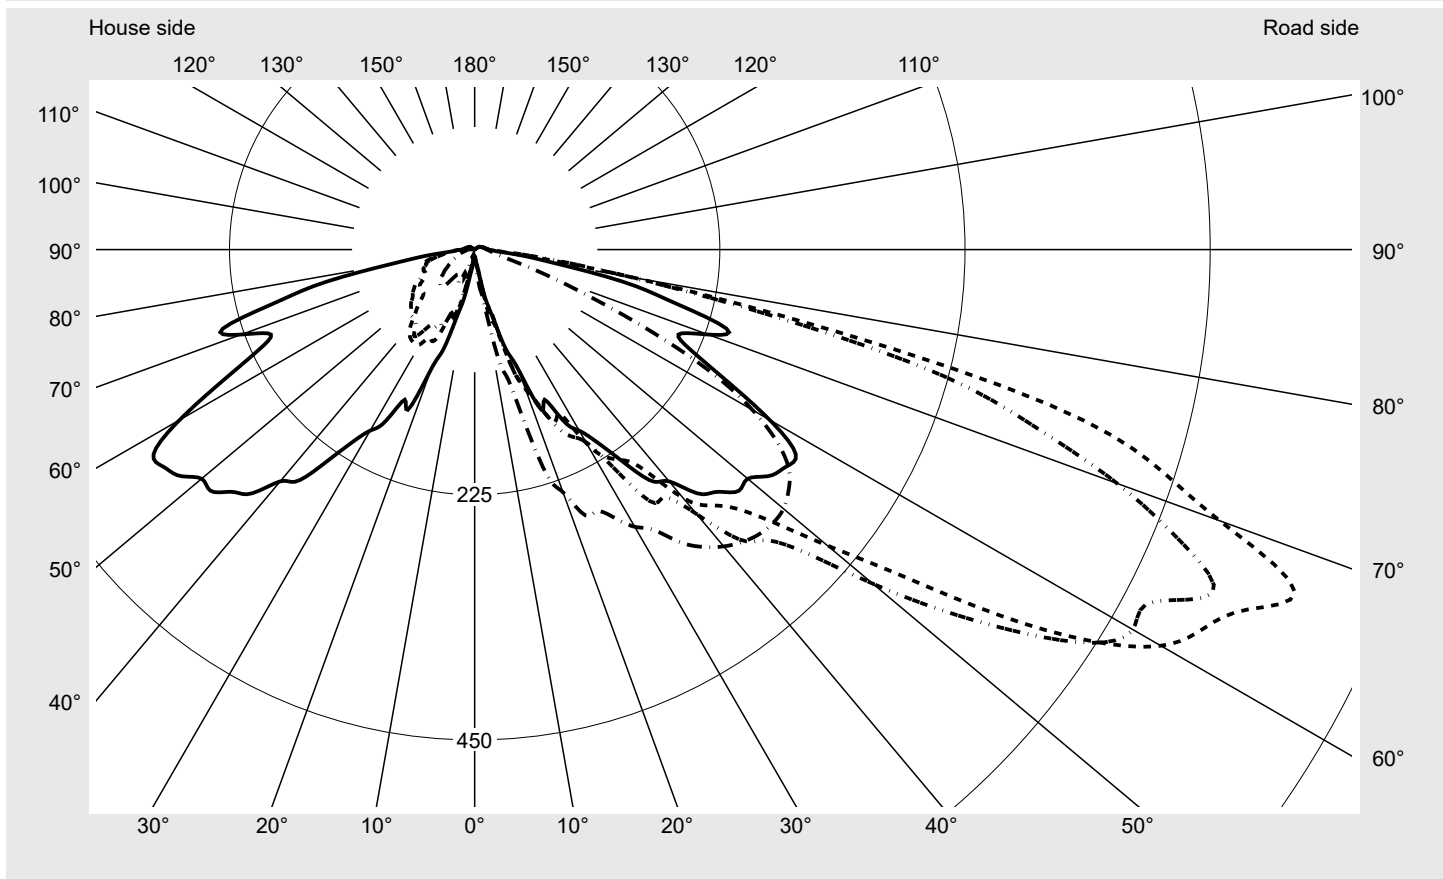

Photometric test report

Family
CITY-LIGHT PLUS LED

Order number: **5XA5275EF14H000022**
EAN: **4058352635230**

LP number
57130_33

Version post-top- or mounting to wall arm
Optic asymmetric, wide distribution (ST1.2a)
Cover cover transparent, PMMA
Lamps LED 3000 K | CRI ≥ 70
Controlgear ECG SITECO iQ
Rated values Net luminous flux = 1470 lm
Power consumption = 10.5 W
Luminous efficacy = 140 lm/W

serial
documentation
07.07.2022

siteco

Luminous intensity in cd/klm

C180-0

C205-25

C210-30

C270-90

Imax: 814 cd/klm

Luminaire output ratios

Eta	100.0%
Eta 0° - 90°	97.4%
Eta 90° - 180°	2.6%

Luminous intensity class acc. to EN13201-2

Class:	G1
Imax 70°	727.6
Imax 80°	157.2
Imax 90°	13.4
Imax >90°	12.4
Imax >95°	10.3

Measurement conditions