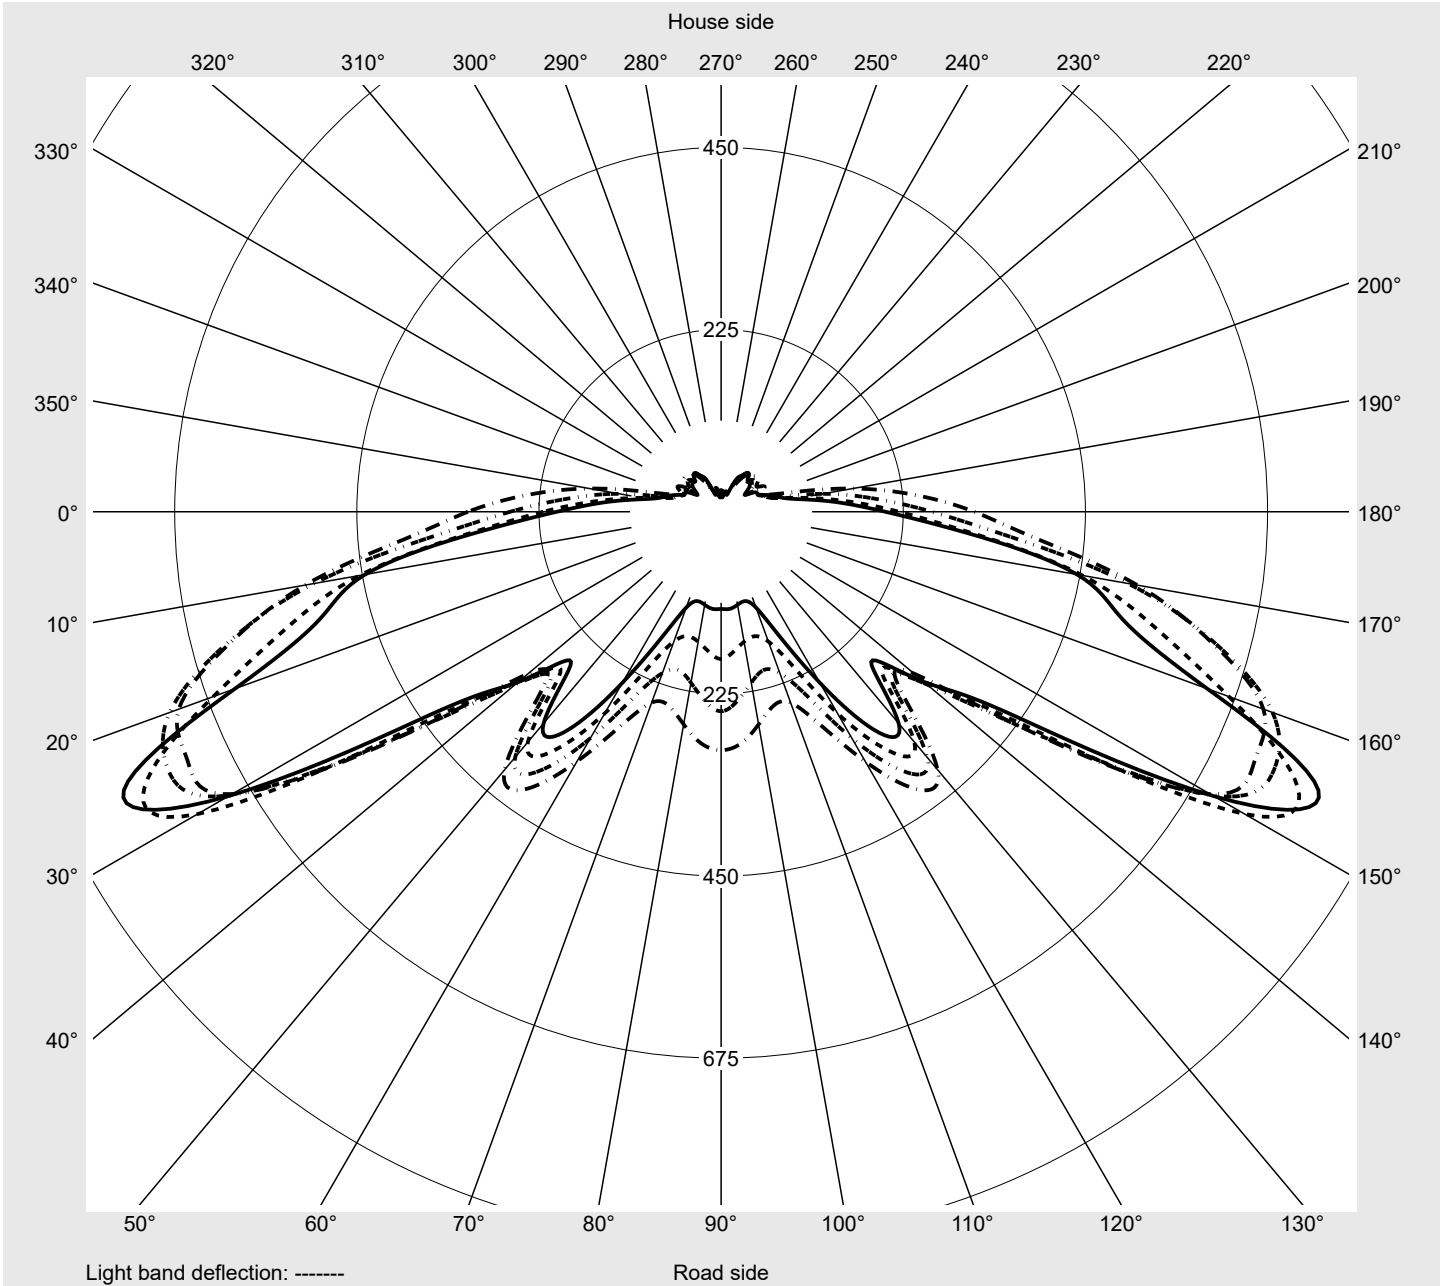

Photometric test report

Family
CITY-LIGHT PLUS LED

Order number: **5XA5275EF14H000022**
EAN: **4058352635230**

LP number
57130_33

Version post-top- or mounting to wall arm
Optic asymmetric, wide distribution (ST1.2a)
Cover cover transparent, PMMA
Lamps LED 3000 K | CRI ≥ 70
Controlgear ECG SITECO iQ
Rated values Net luminous flux = 1470 lm
Power consumption = 10.5 W
Luminous efficacy = 140 lm/W

serial
documentation
07.07.2022

siteco

Luminous intensity in cd/klm

C180-0

C205-25

C210-30

C270-90

Imax: 814 cd/klm

Luminaire output ratios

Eta	100.0%
Eta 0° - 90°	97.4%
Eta 90° - 180°	2.6%

Luminous intensity class acc. to EN13201-2

Class:	G1
Imax 70°	727.6
Imax 80°	157.2
Imax 90°	13.4
Imax >90°	12.4
Imax >95°	10.3

Measurement conditions

Envelope curve in cd/klm **KMK 67.5°** **KMK 65°** **KMK 62.5°** **KMK 60°** **siteco**

Photometric test report

Family CITY-LIGHT PLUS LED	Order number: 5XA5275EF14H000022 EAN: 4058352635230	LP number 57130_33
Table of values for luminous intensities		Maximum luminous intensity
		siteco