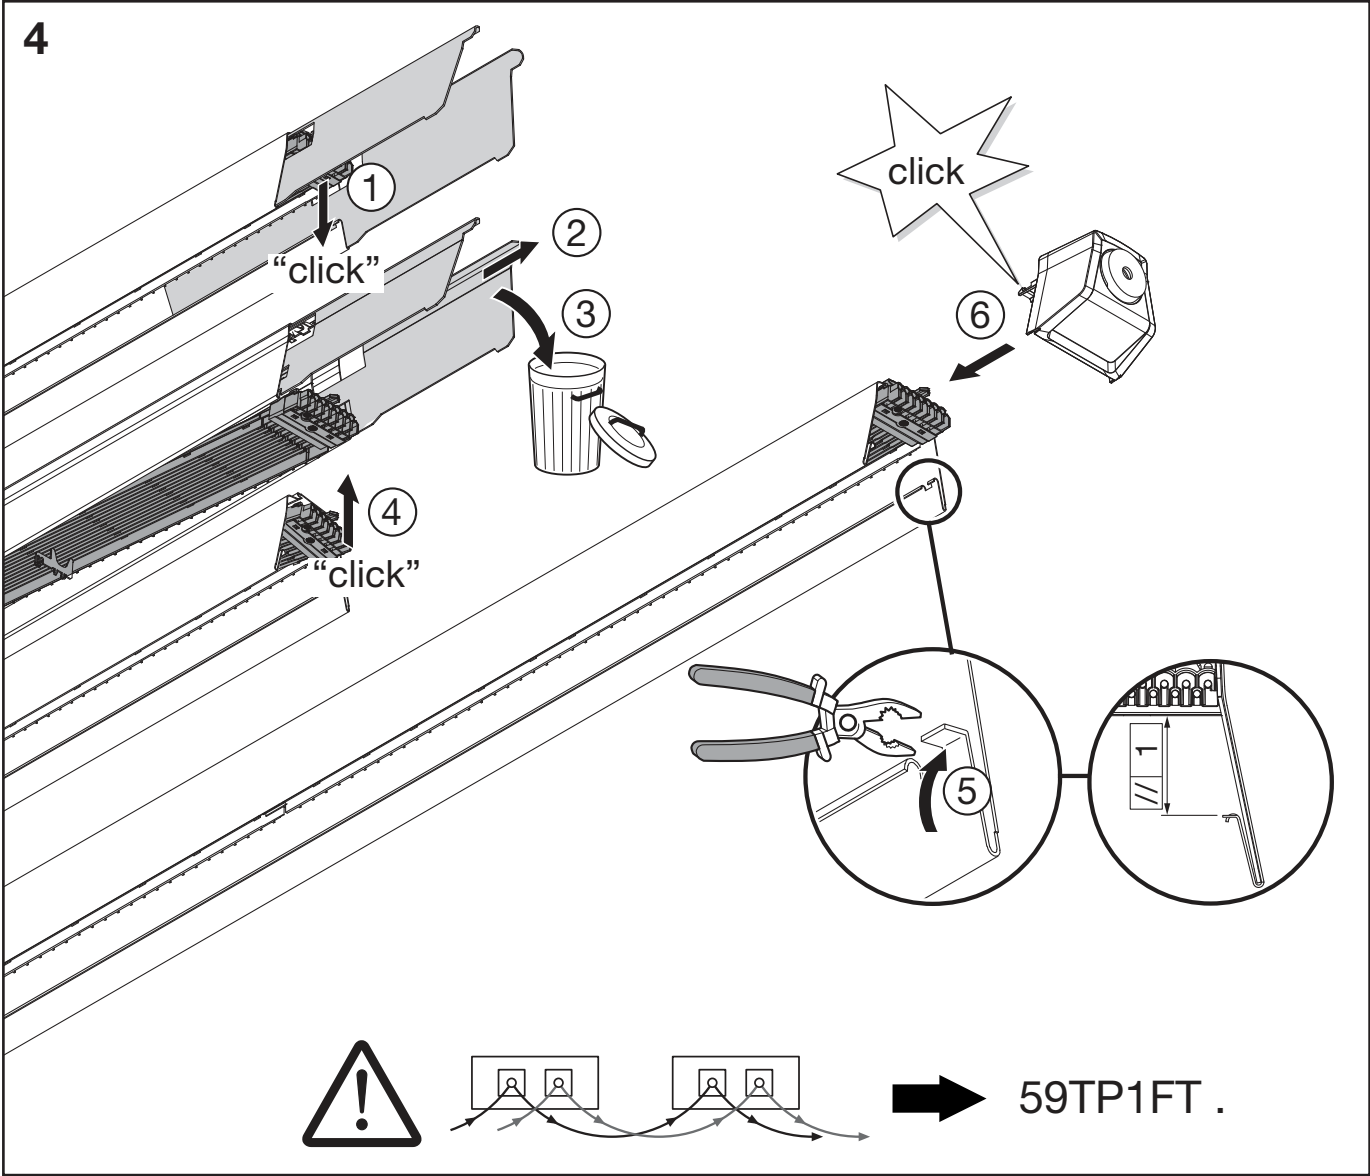

Licross[®]

Stirnwand IP64 / IP54 / IP50 / IP40

End cap IP64 / IP54 / IP50 / IP40

59TP1S

59TP1SM

59TP1S0

siteco

	59TP1S	59TP1SM	59TP1S0
	2x	50x	2x
	1x	25x	0x
	2x	50x	2x

1 Umgebungstemperatur während der Installation: +5°C...+40°C
 Ambient temperature during installation:

[mm]

16...17
1

2

① ②

IP40

IP54

IP50