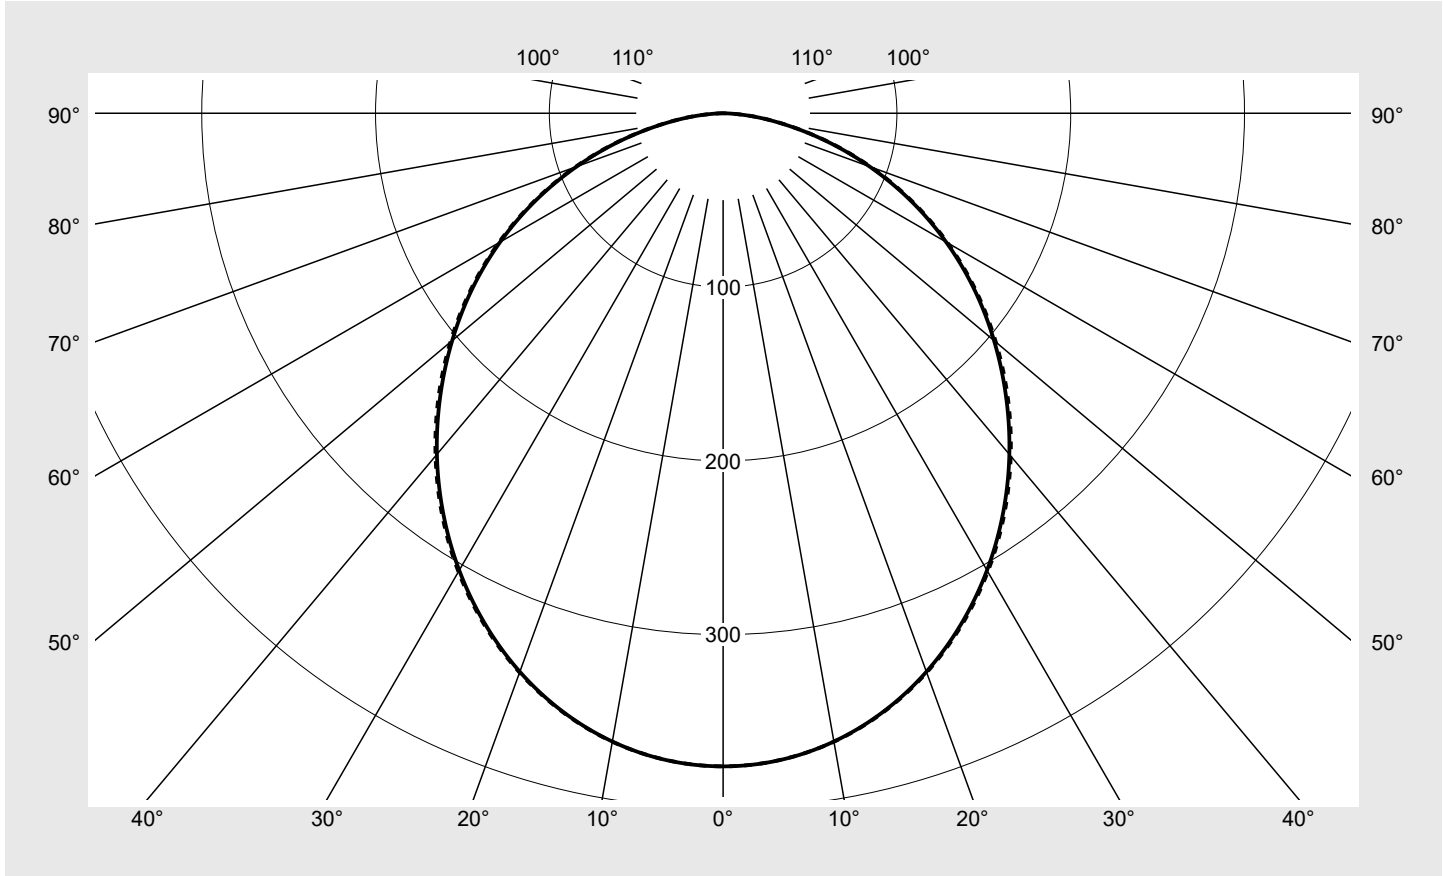

Photometric test report

Family Round 21 M	Order number: 51MR36FD0421B EAN: 4058352829851	LP number 59509_23
	Version surface-mounted and suspended luminaire, cover, opal, PMMA, extremely wide distribution, direct distribution, aluminium housing, black	serial documentation 31.07.2024
	Lamps LED 4000 K CRI ≥ 80 Controlgear ECG-DALI Rated values Net luminous flux = 7810 lm Power consumption = 54.9 W Luminous efficacy = 142.3 lm/W	

Luminous intensity in cd/klm C180-0 C270-90 **Imax: 376 cd/klm**

Classifications	
DIN 5040	A 4 0
CIE	N1=49 N2=80 N3=96 N4=100 N5=100

Luminaire light output ratios	
η_{LB}	100.0%
ϕ_u	100.0%
ϕ_o	0.0%

Measurement conditions
 DIN EN 13032 and DIN 5032

Luminance table	Max. for $\gamma \geq 65^\circ$	Photometric dimensions in mm:	D = 590
-----------------	---------------------------------	-------------------------------	---------

C-planes	γ	0° 180°	15°	30°	45°	60°	75°	90° 270°	
			165° 195° 345°	150° 210° 330°	135° 225° 315°	120° 240° 300°	105° 255° 285°		
			Luminance in cd/m²						
45°		9299.2	9362.1	9313.0	9380.4	9347.8	9403.6	9360.7	
50°		9043.3	9107.6	9057.9	9128.7	9095.4	9156.4	9104.1	
55°		8779.6	8846.3	8742.4	8870.5	8828.2	8899.5	8836.9	
60°		8463.1	8543.6	8418.7	8571.7	8513.4	8603.2	8523.4	
65°		8056.9	8162.6	7999.8	8189.4	8108.3	8219.5	8119.5	
70°		7494.2	7646.2	7419.5	7674.6	7552.1	7705.9	7564.4	
75°		6726.9	6900.4	6624.1	7002.4	6792.1	6955.1	6800.9	
80°		5674.9	5898.1	5512.7	6054.2	5749.9	5922.8	5763.0	
85°		4332.4	4788.6	4068.2	4842.7	4463.5	4767.3	4493.0	