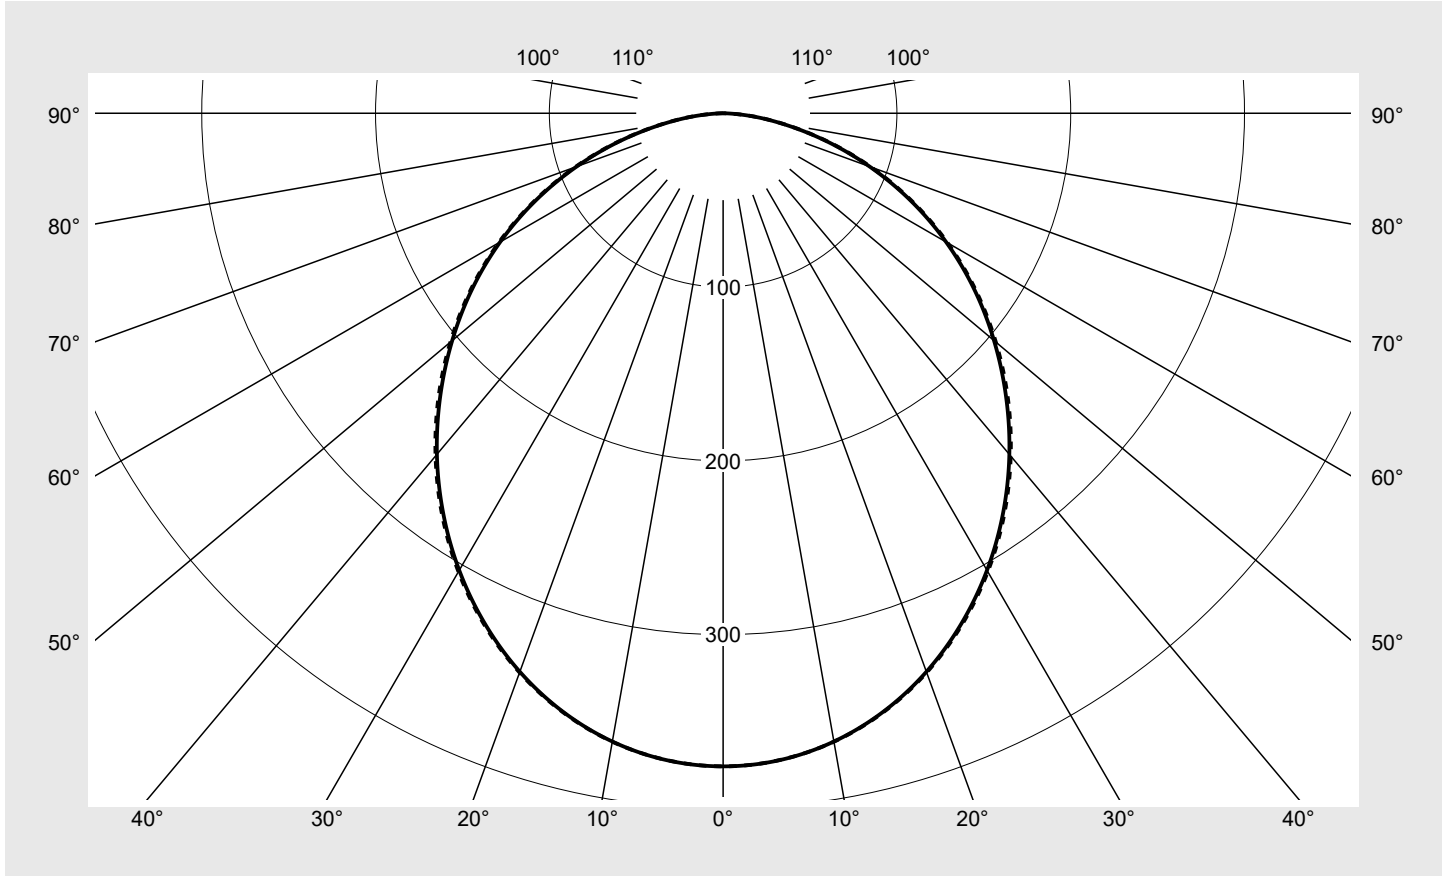

Photometric test report

Family Round 21 M	Order number: 51MR36FD0321S EAN: 4058352881552	LP number 59509_30	
	Version surface-mounted and suspended luminaire, cover, opal, PMMA, extremely wide distribution, direct distribution, aluminium housing, silver	serial documentation 31.07.2024	
	Lamps LED 3000 K | CRI ≥ 80	Controlgear ECG-DALI	
Rated values	Net luminous flux = 7500 lm Power consumption = 54.9 W Luminous efficacy = 136.6 lm/W		

Luminous intensity in cd/klm C180-0 C270-90 **Imax: 376 cd/klm**

Classifications	
DIN 5040	A 4 0
CIE	N1=49 N2=80 N3=96 N4=100 N5=100

Luminaire light output ratios	
η_{LB}	100.0%
ϕ_u	100.0%
ϕ_o	0.0%

Measurement conditions
DIN EN 13032 and DIN 5032