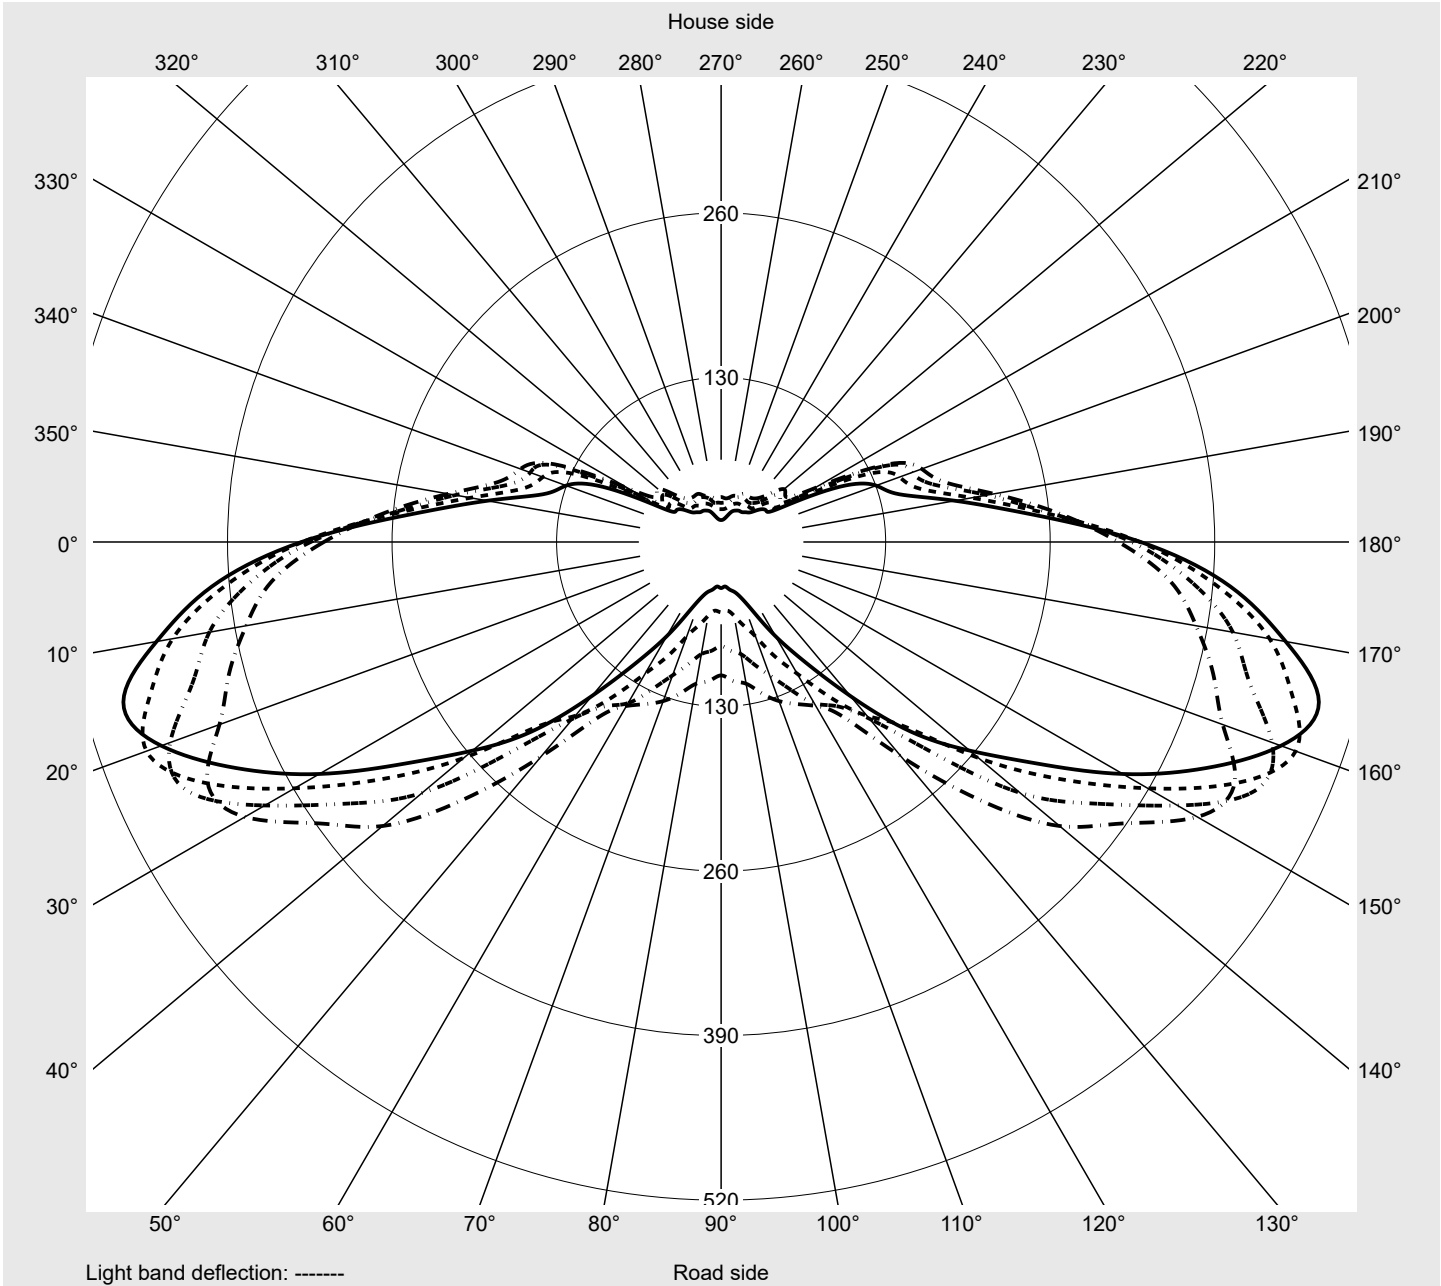

Photometric test report

Family Streetlight 31 maxi toolless	Order number: 5XH8D3BN08TA EAN: 4069025104977	LP number 59078_762
	Version post-top or side-entry mounting, NEMA 7 pin (DALI) Optic asymmetric, wide distribution (ST1.0a G) Cover toughened safety glass Lamps LED 3000 K CRI ≥ 70 Controlgear ECG SITECO Rated values Net luminous flux = 32370 lm Power consumption = 217.7 W Luminous efficacy = 148.7 lm/W	serial documentation 27.05.2024

Luminous intensity in cd/klm C180-0 C195-15 C200-20 C270-90 **Imax: 489 cd/klm**

Luminaire output ratios

Eta	100.0%
Eta 0° - 90°	100.0%
Eta 90° - 180°	0.0%

Luminous intensity class acc. to EN13201-2

Class:	G4
Imax 70°	461.5
Imax 80°	96.1
Imax 90°	0.0
Imax >90°	0.0
Imax >95°	0.0

Measurement conditions

DIN EN 13032 and DIN 5032

Photometric test report

Family Streetlight 31 maxi toolless	Order number: 5XH8D3BN08TA EAN: 4069025104977	LP number 59078_762
---	--	-------------------------------

Envelope curve in cd/klm **KMK 67.5°** **KMK 65°** **KMK 62.5°** **KMK 60°** **siteco**

Photometric test report

Family Streetlight 31 maxi toolless	Order number: 5XH8D3BN08TA EAN: 4069025104977	LP number 59078_762
Table of values for luminous intensities		Maximum luminous intensity
		siteco