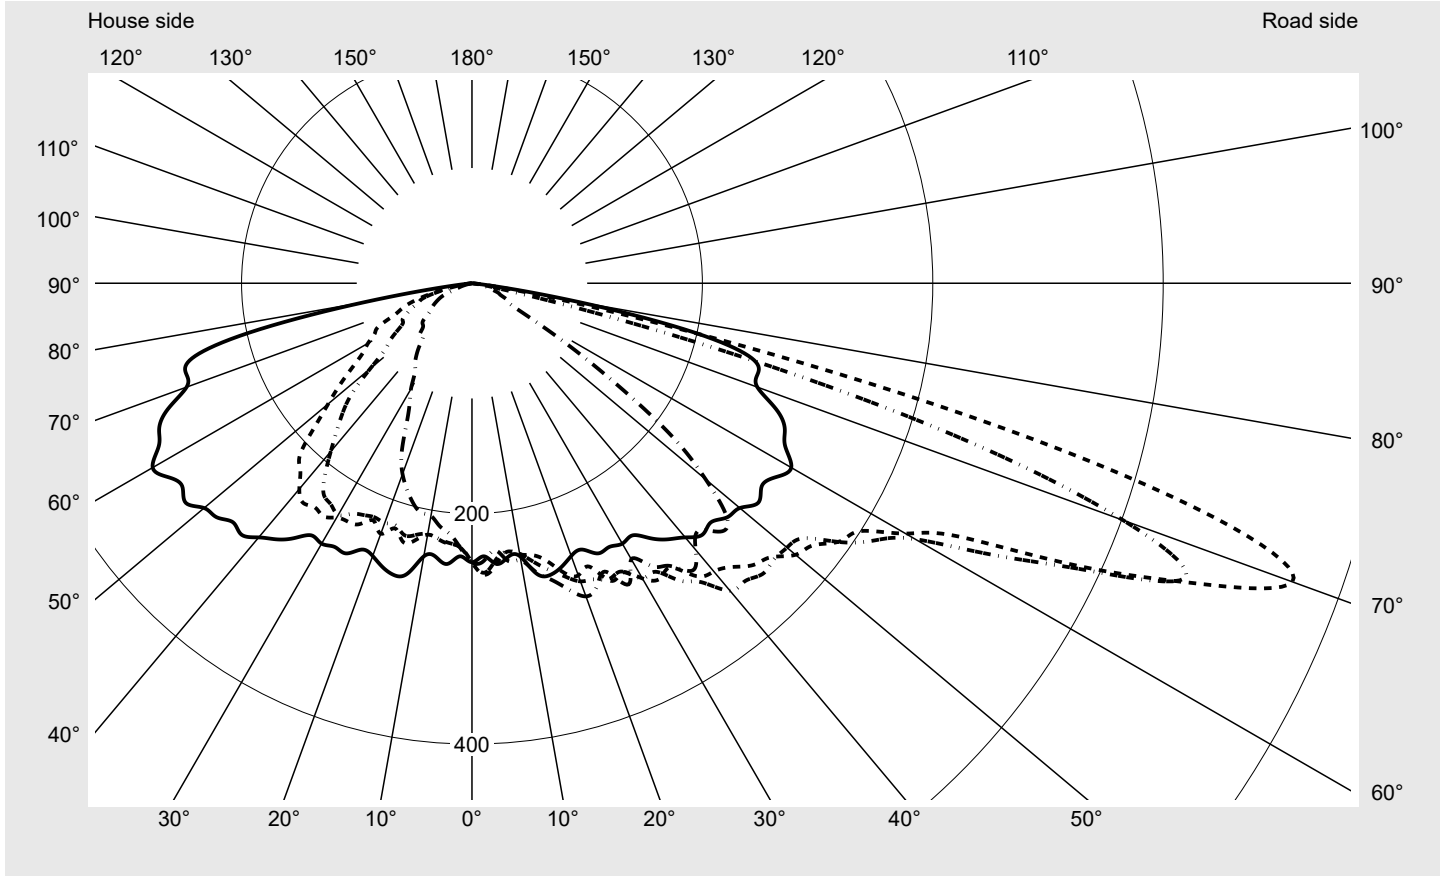

Photometric test report

Family Streetlight 31 micro toolless	Order number: 5XH5D35N08CA EAN: 4069025103253	LP number 59076_2450
	Version post-top or side-entry mounting, NEMA 7 pin (DALI) Optic asymmetric, wide distribution (ST1.0a) Cover toughened safety glass Lamps LED 3000 K CRI ≥ 70 Controlgear ECG SITECO Rated values Net luminous flux = 1440 lm Power consumption = 10.3 W Luminous efficacy = 139.8 lm/W	serial documentation 18.04.2024
		

Luminous intensity in cd/klm C180-0 C205-25 C210-30 C270-90 **Imax: 758 cd/klm**

Luminaire output ratios

Eta	100.0%
Eta 0° - 90°	100.0%
Eta 90° - 180°	0.0%

Luminous intensity class acc. to EN13201-2

Class:	G3
Imax 70°	757.8
Imax 80°	95.1
Imax 90°	0.0
Imax >90°	0.0
Imax >95°	0.0

Envelope curve in cd/klm **KMK 70°** **KMK 67.5°** **KMK 65°** **KMK 62.5°** **siteco**

Photometric test report

Family Streetlight 31 micro toolless	Order number: 5XH5D35N08CA EAN: 4069025103253	LP number 59076_2450
--	--	---------------------------------------