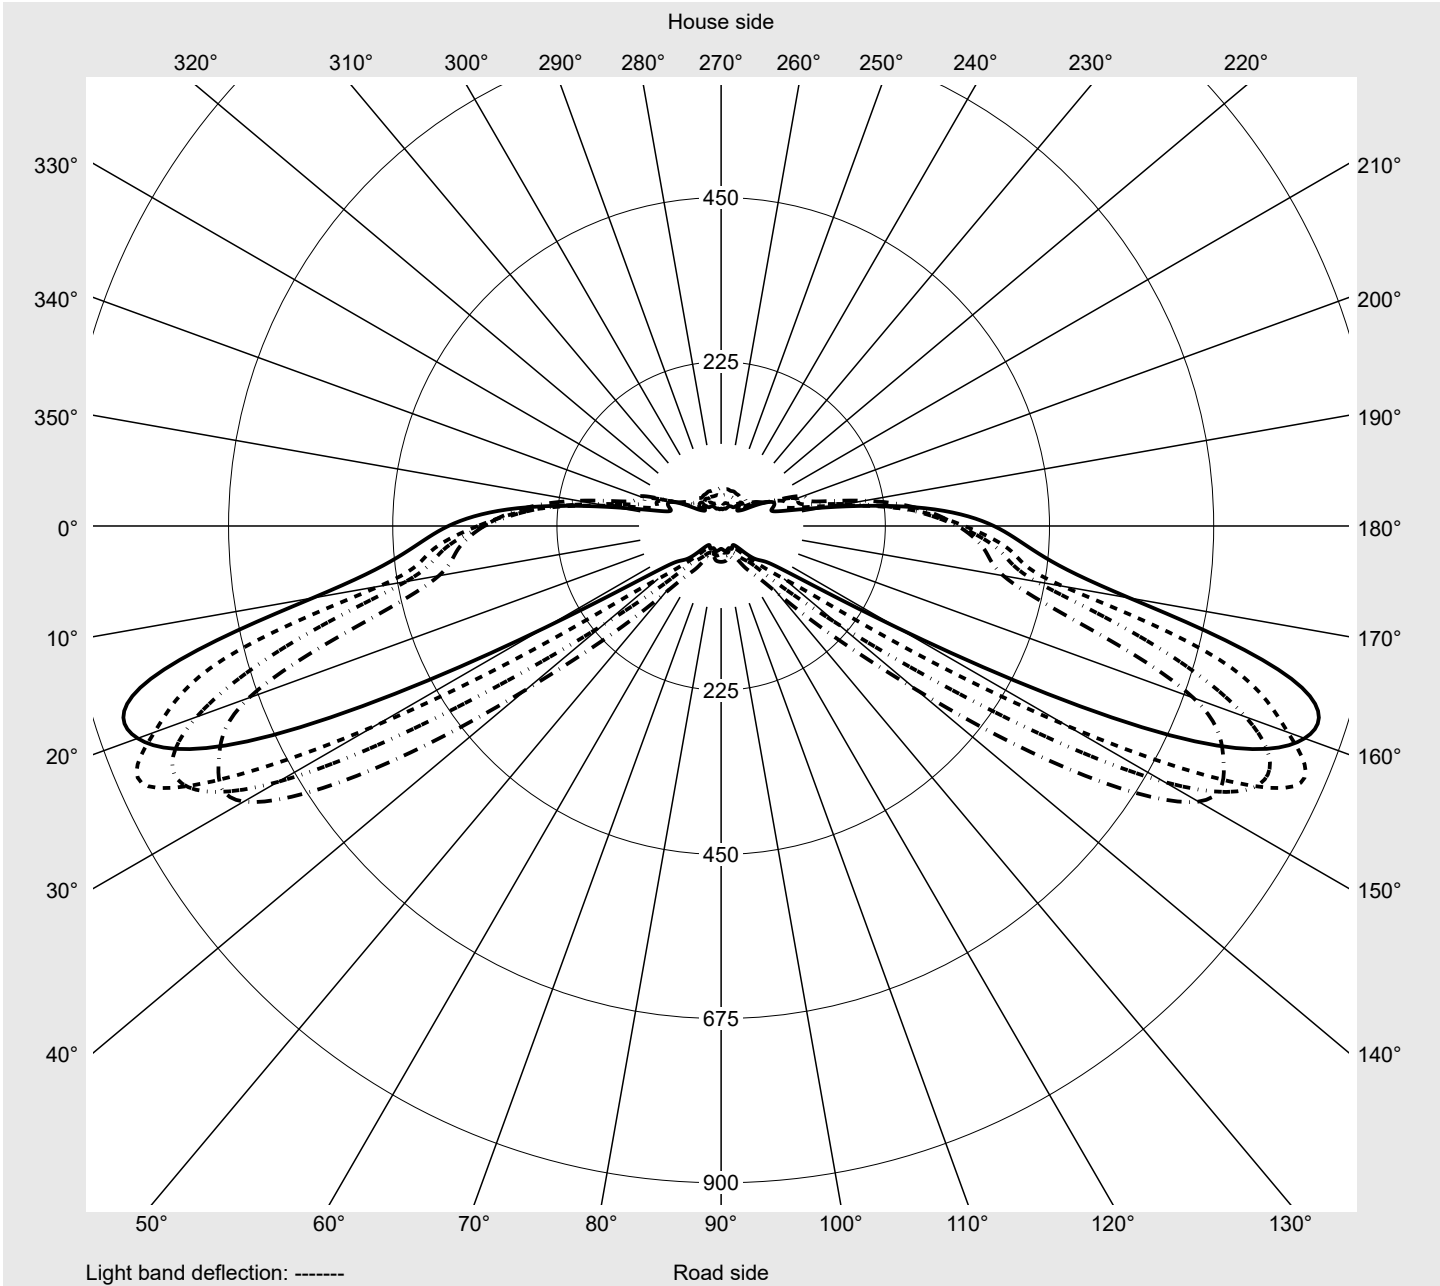

Photometric test report

Family Streetlight 31 micro toolless	Order number: 5XH5C31T08CA EAN: 4069025103017	LP number 59081_2252
	Version post-top or side-entry mounting, Smart Interface up/down Optic asymmetric, wide distribution (ST0.8a) Cover toughened safety glass Lamps LED 3000 K CRI ≥ 70 Controlgear ECG SITECO - Smart Interface Rated values Net luminous flux = 1440 lm Power consumption = 10.2 W Luminous efficacy = 141.2 lm/W	serial documentation 18.04.2024

Luminous intensity in cd/klm C180-0 C200-20 C205-25 C270-90 **Imax: 851 cd/klm**

Luminaire output ratios	
Eta	100.0%
Eta 0° - 90°	100.0%
Eta 90° - 180°	0.0%

Luminous intensity class acc. to EN13201-2	
Class:	G3
Imax 70°	826.1
Imax 80°	99.6
Imax 90°	0.0
Imax >90°	0.0
Imax >95°	0.0

Measurement conditions
DIN EN 13032 and DIN 5032

Photometric test report

Family Streetlight 31 micro toolless	Order number: 5XH5C31T08CA EAN: 4069025103017	LP number 59081_2252
--	--	--------------------------------

Envelope curve in cd/klm **KMK 67.5°** **KMK 65°** **KMK 62.5°** **KMK 60°** **siteco**

Photometric test report

Family Streetlight 31 micro toolless	Order number: 5XH5C31T08CA EAN: 4069025103017	LP number 59081_2252
Table of values for luminous intensities		Maximum luminous intensity