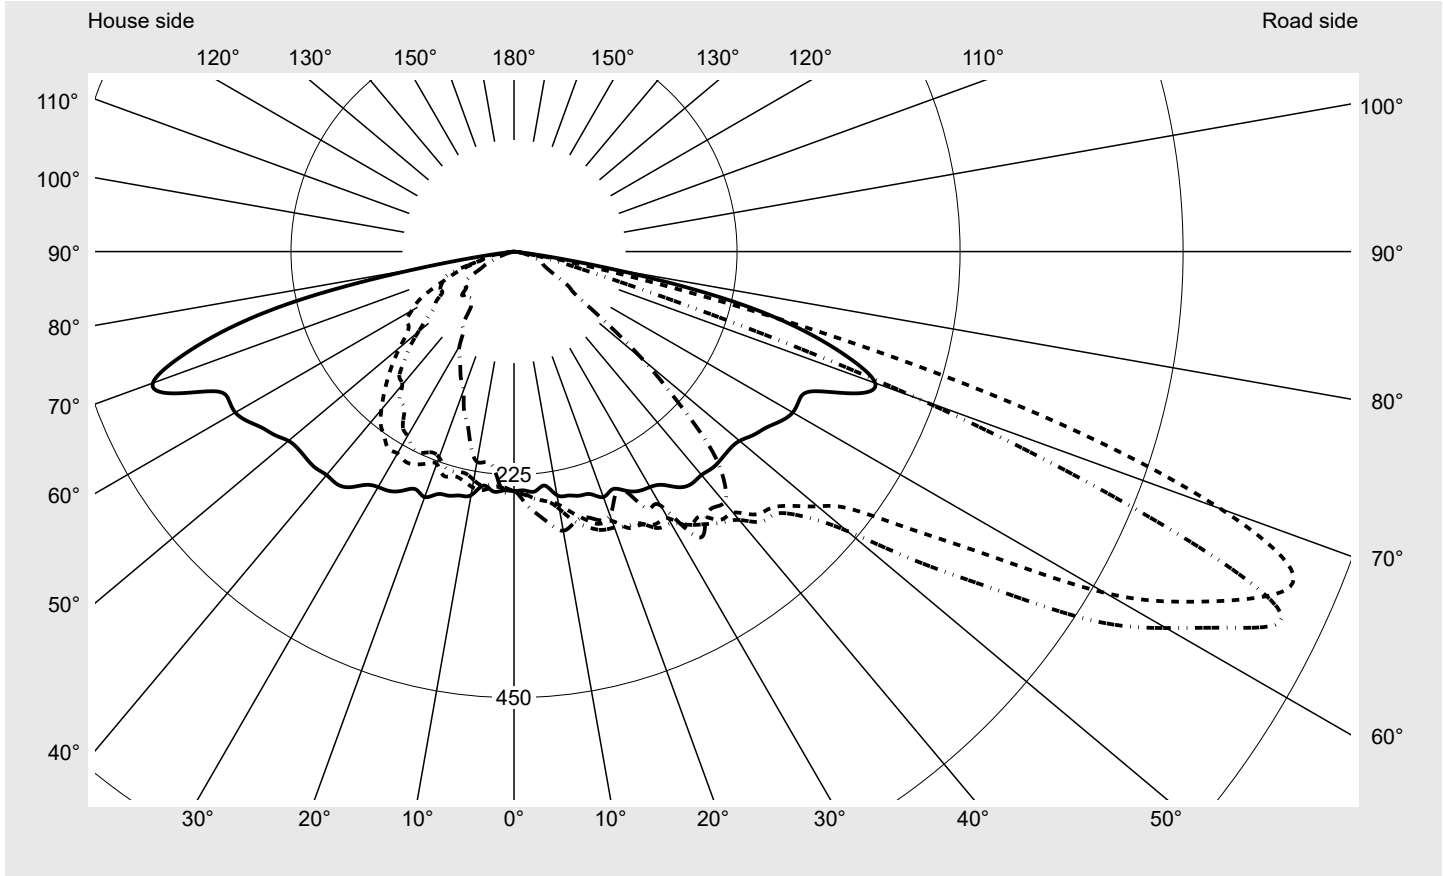

Photometric test report

Family Streetlight 31 micro toolless	Order number: 5XH5C31T08CA EAN: 4069025103017	LP number 59081_2252
	Version post-top or side-entry mounting, Smart Interface up/down Optic asymmetric, wide distribution (ST0.8a) Cover toughened safety glass Lamps LED 3000 K CRI ≥ 70 Controlgear ECG SITECO - Smart Interface Rated values Net luminous flux = 1440 lm Power consumption = 10.2 W Luminous efficacy = 141.2 lm/W	serial documentation 18.04.2024

Luminous intensity in cd/klm C180-0 C200-20 C205-25 C270-90 **Imax: 851 cd/klm**

Luminaire output ratios	
Eta	100.0%
Eta 0° - 90°	100.0%
Eta 90° - 180°	0.0%

Luminous intensity class acc. to EN13201-2	
Class:	G3
Imax 70°	826.1
Imax 80°	99.6
Imax 90°	0.0
Imax >90°	0.0
Imax >95°	0.0

Envelope curve in cd/klm **KMK 67.5°** **KMK 65°** **KMK 62.5°** **KMK 60°** **siteco**

Photometric test report

Family Streetlight 31 micro toolless	Order number: 5XH5C31T08CA EAN: 4069025103017	LP number 59081_2252
Table of values for luminous intensities		Maximum luminous intensity