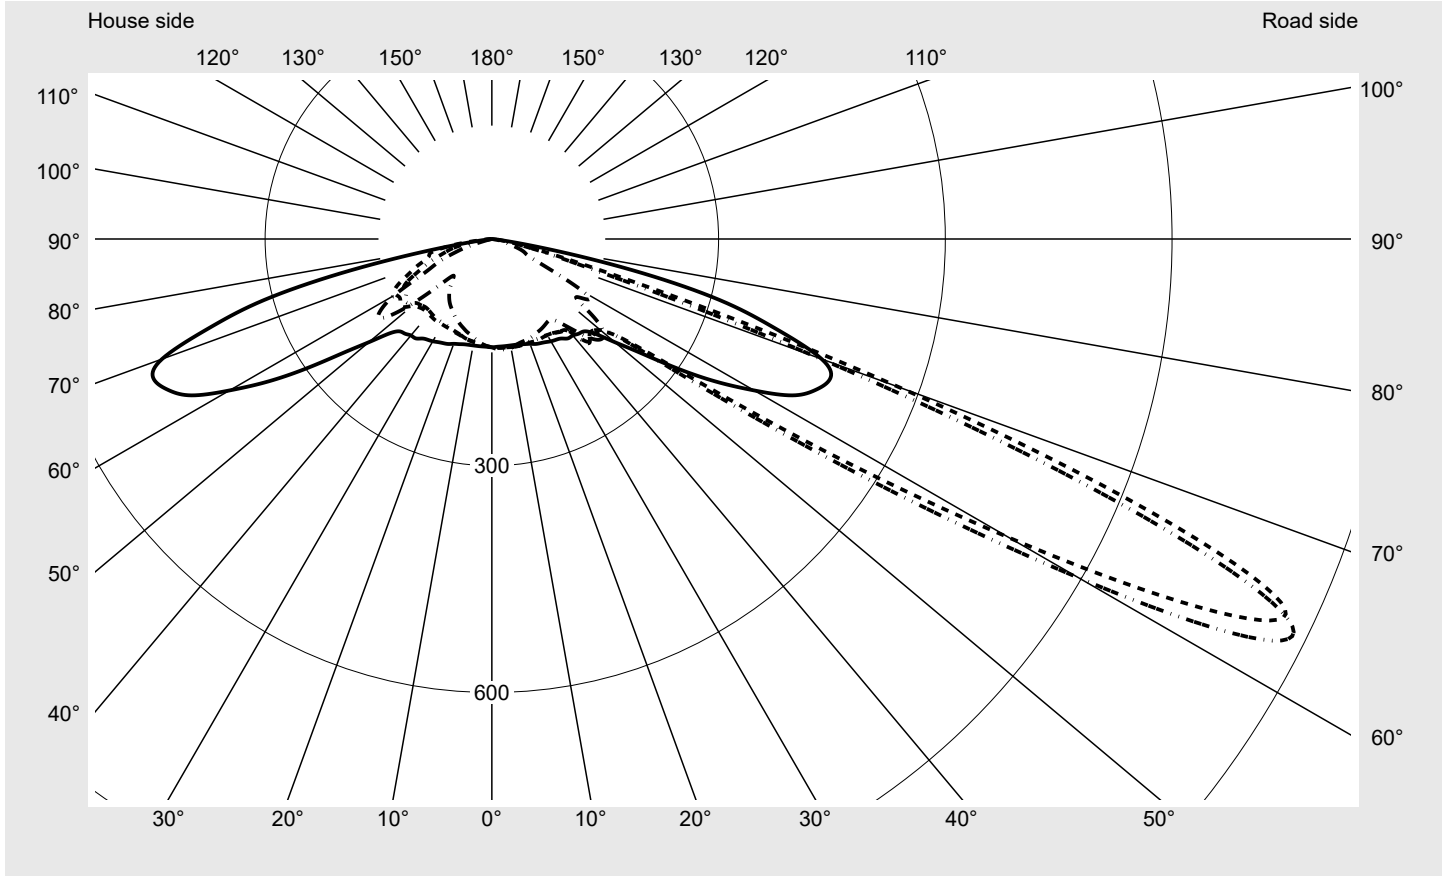

Photometric test report

Family Streetlight 31 midi toolless	Order number: 5XH7P31T08LA EAN: 4069025099945	LP number 59337_698
	Version post-top or side-entry mounting, Smart Interface up/down Optic asymmetric, wide distribution (ST1.5a) Cover toughened safety glass Lamps LED 3000 K CRI ≥ 70 Controlgear ECG SITECO - Smart Interface Rated values Net luminous flux = 12940 lm Power consumption = 86.5 W Luminous efficacy = 149.6 lm/W	serial documentation 10.04.2024

Luminous intensity in cd/klm C180-0 C215-35 C217,5-37,5 C270-90 **Imax: 1158 cd/klm**

Luminaire output ratios

Eta	100.0%
Eta 0° - 90°	100.0%
Eta 90° - 180°	0.0%

Luminous intensity class acc. to EN13201-2