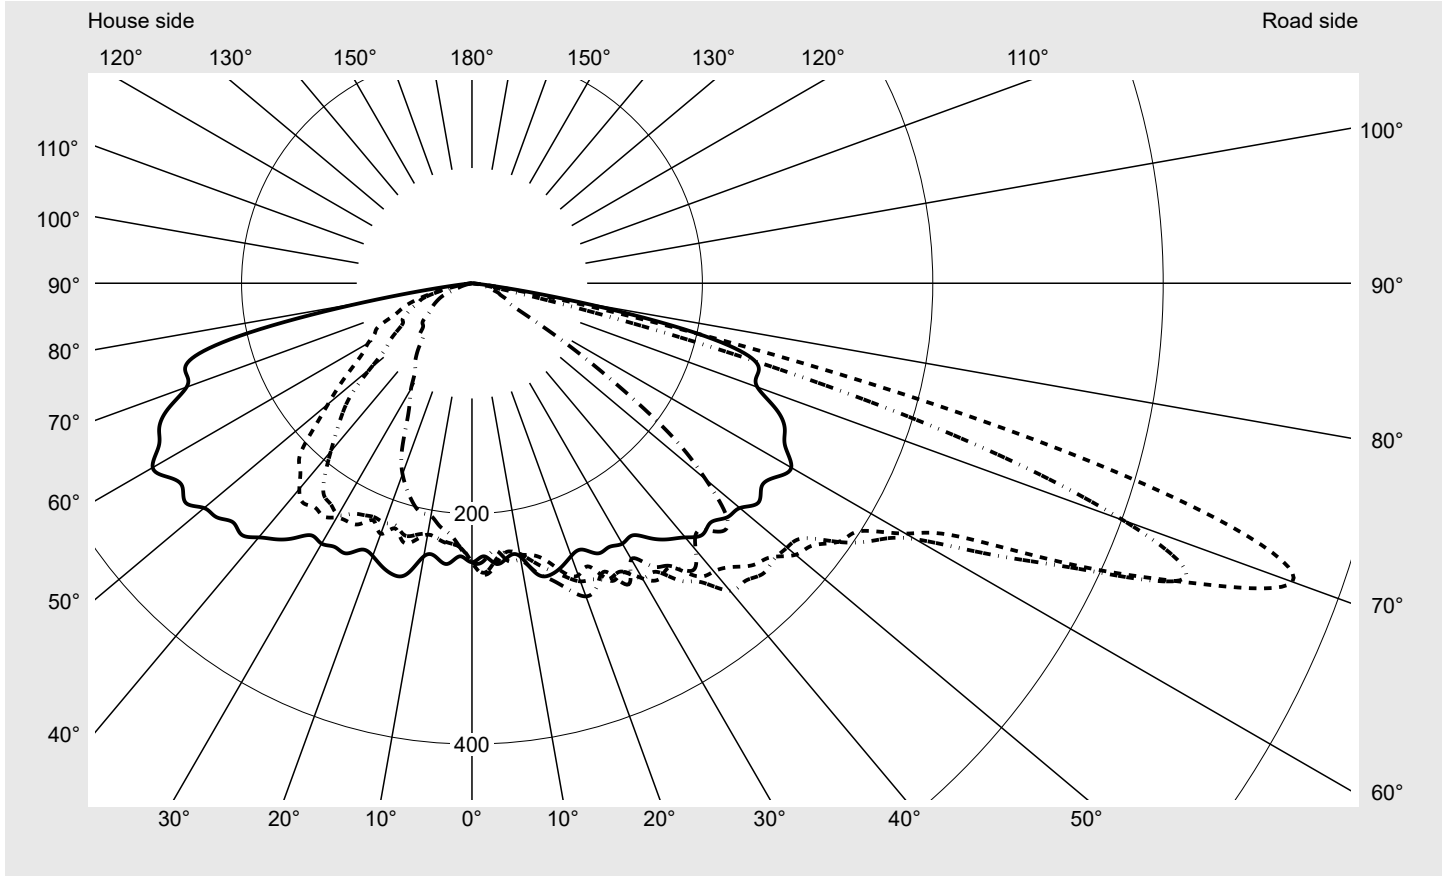

Photometric test report

Family Streetlight 31 midi toolless	Order number: 5XH7D3BM08MA EAN: 4069025099648	LP number 59076_2021
	Version post-top or side-entry mounting, NEMA 7 pin (DALI) + Zhaga down Optic asymmetric, wide distribution (ST1.0a) Cover toughened safety glass Lamps LED 3000 K CRI ≥ 70 Controlgear ECG SITECO - Smart Interface Rated values Net luminous flux = 19310 lm Power consumption = 142.8 W Luminous efficacy = 135.2 lm/W	serial documentation 10.04.2024

Luminous intensity in cd/klm C180-0 C205-25 C210-30 C270-90 **Imax: 758 cd/klm**

Luminaire output ratios	
Eta	100.0%
Eta 0° - 90°	100.0%
Eta 90° - 180°	0.0%
Measurement conditions	
DIN EN 13032 and DIN 5032	