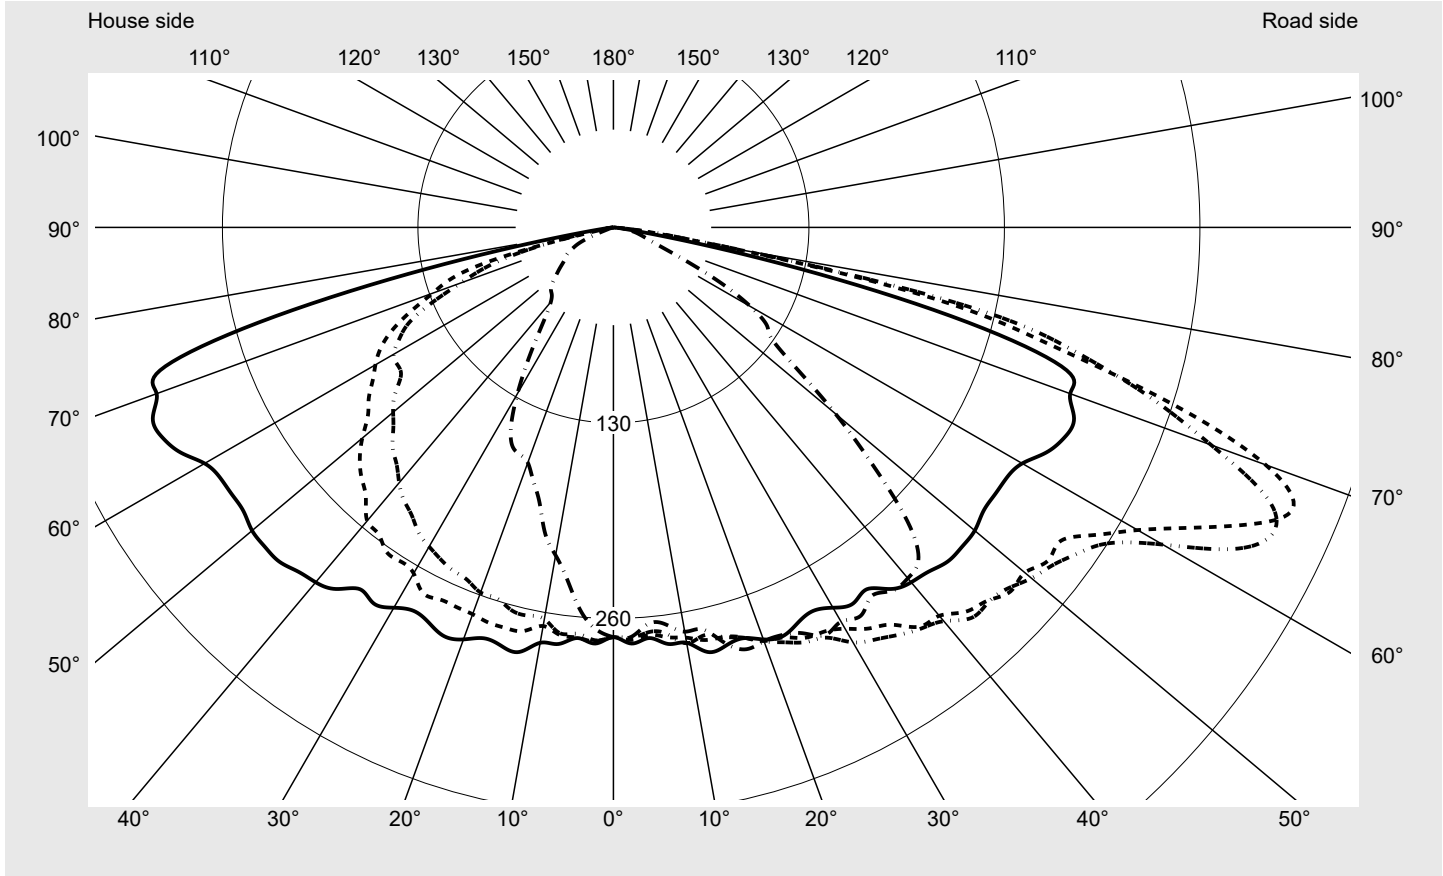

Photometric test report

Family Streetlight 31 midi toolless	Order number: 5XH7D3AR08QA EAN: 4069025099440	LP number 59078_436
	Version post-top or side-entry mounting, Smart Interface down Optic asymmetric, wide distribution (ST1.0a G) Cover toughened safety glass Lamps LED 3000 K CRI ≥ 70 Controlgear ECG SITECO - Smart Interface Rated values Net luminous flux = 24430 lm Power consumption = 163.3 W Luminous efficacy = 149.6 lm/W	serial documentation 10.04.2024

Luminous intensity in cd/klm C180-0 C195-15 C200-20 C270-90 **Imax: 489 cd/klm**

Luminaire output ratios	
Eta	100.0%
Eta 0° - 90°	100.0%
Eta 90° - 180°	0.0%

Luminous intensity class acc. to EN13201-2	
Class:	G4
Imax 70°	461.5
Imax 80°	96.1
Imax 90°	0.0
Imax >90°	0.0
Imax >95°	0.0