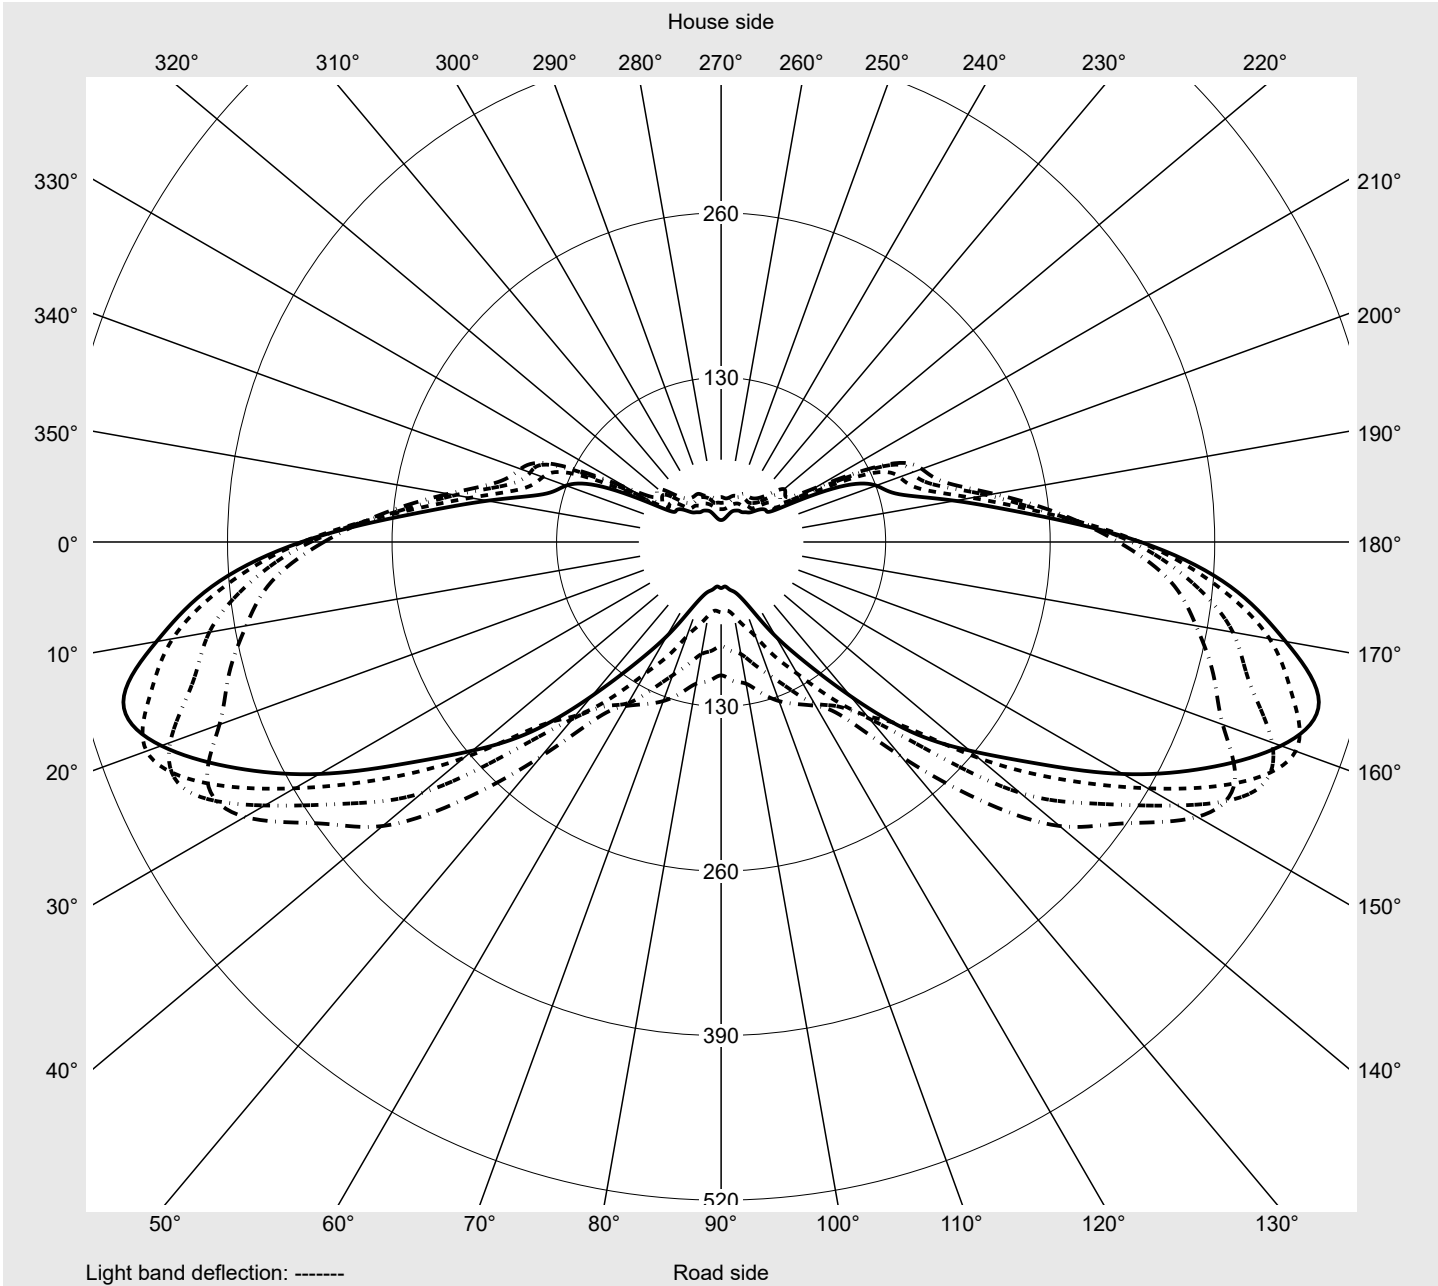

Photometric test report

Family Streetlight 31 midi toolless	Order number: 5XH7D3AR08QA EAN: 4069025099440	LP number 59078_436
	Version post-top or side-entry mounting, Smart Interface down Optic asymmetric, wide distribution (ST1.0a G) Cover toughened safety glass Lamps LED 3000 K CRI ≥ 70 Controlgear ECG SITECO - Smart Interface Rated values Net luminous flux = 24430 lm Power consumption = 163.3 W Luminous efficacy = 149.6 lm/W	serial documentation 10.04.2024

Luminous intensity in cd/klm C180-0 C195-15 C200-20 C270-90 **Imax: 489 cd/klm**

Luminaire output ratios	
Eta	100.0%
Eta 0° - 90°	100.0%
Eta 90° - 180°	0.0%

Luminous intensity class acc. to EN13201-2	
Class:	G4
Imax 70°	461.5
Imax 80°	96.1
Imax 90°	0.0
Imax >90°	0.0
Imax >95°	0.0

Envelope curve in cd/klm **KMK 67.5°** **KMK 65°** **KMK 62.5°** **KMK 60°** **siteco**

Photometric test report

Family Streetlight 31 midi toolless	Order number: 5XH7D3AR08QA EAN: 4069025099440	LP number 59078_436
Table of values for luminous intensities		Maximum luminous intensity
		siteco