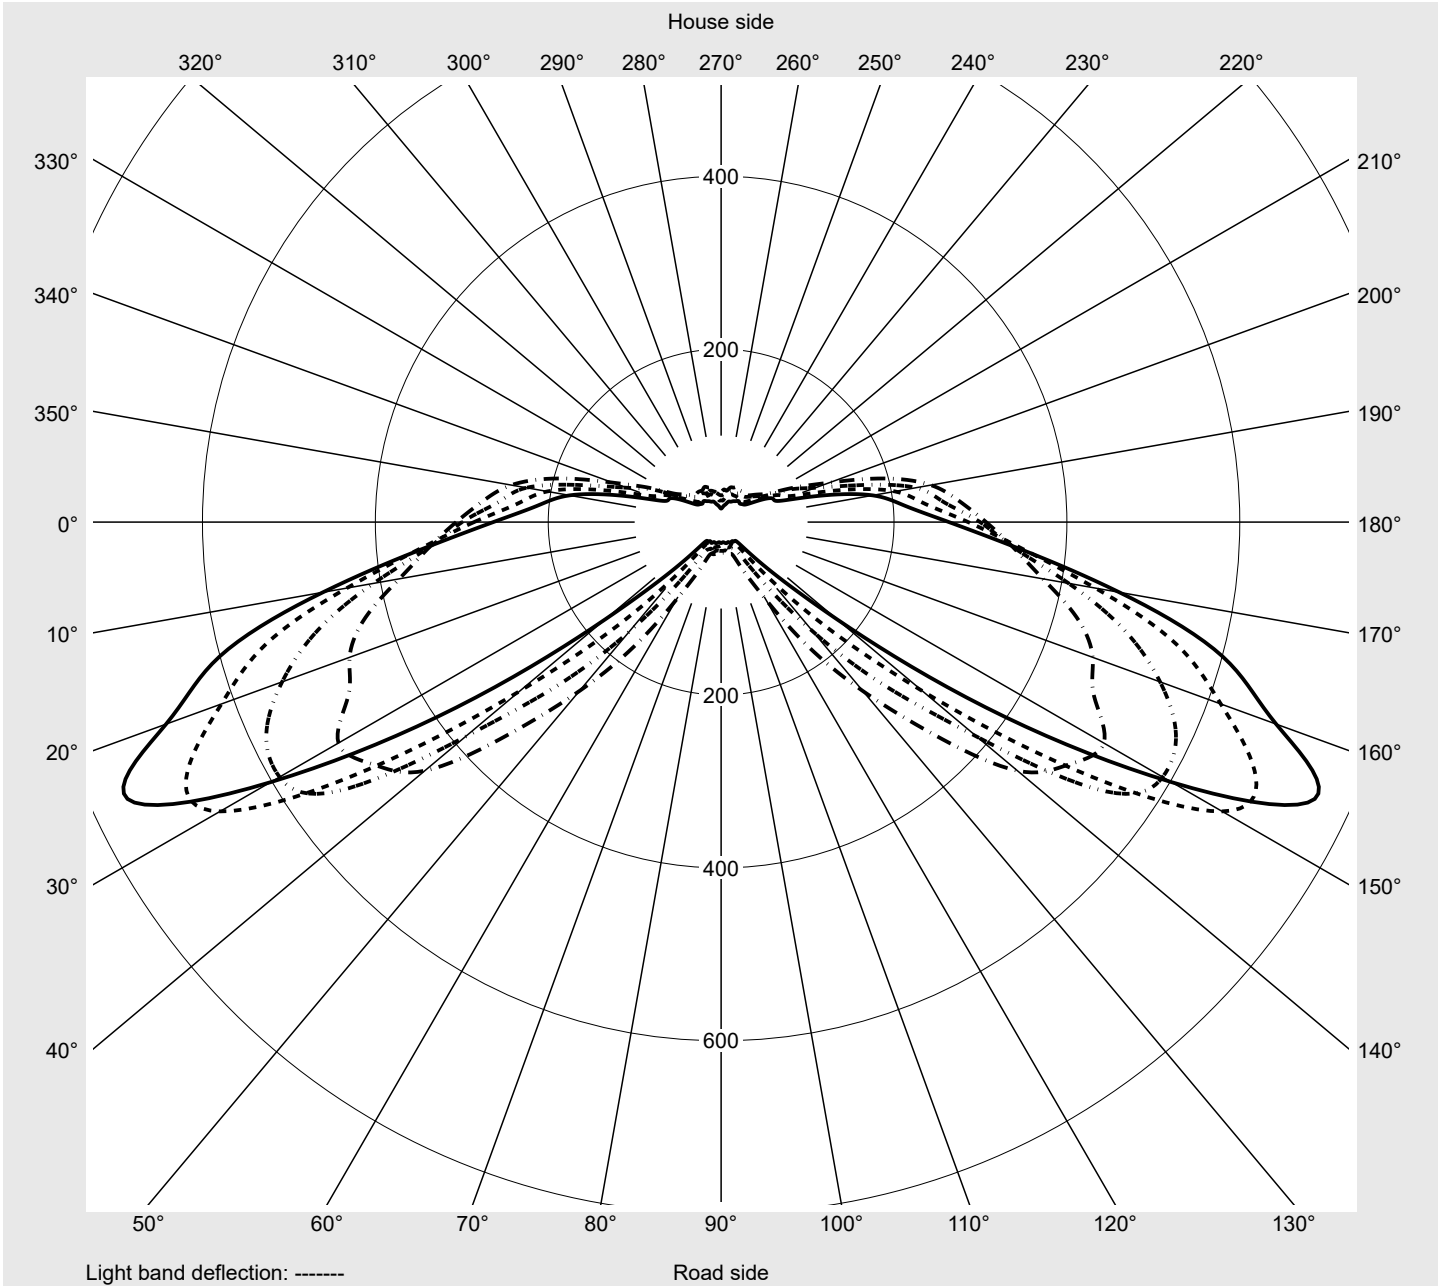

Photometric test report

Family Streetlight 31 midi toolless	Order number: 5XH7D35M08LA EAN: 4069025099150	LP number 59076_2006
	Version post-top or side-entry mounting, NEMA 7 pin (DALI) + Zhaga down Optic asymmetric, wide distribution (ST1.0a) Cover toughened safety glass Lamps LED 3000 K CRI ≥ 70 Controlgear ECG SITECO - Smart Interface Rated values Net luminous flux = 13170 lm Power consumption = 86.5 W Luminous efficacy = 152.3 lm/W	serial documentation 10.04.2024

Luminous intensity in cd/klm C180-0 C205-25 C210-30 C270-90 **Imax: 758 cd/klm**

Luminaire output ratios	
Eta	100.0%
Eta 0° - 90°	100.0%
Eta 90° - 180°	0.0%
Measurement conditions	
DIN EN 13032 and DIN 5032	

Luminous intensity class acc. to EN13201-2	
Class:	G3
Imax 70°	757.8
Imax 80°	95.1
Imax 90°	0.0
Imax >90°	0.0
Imax >95°	0.0

Photometric test report

Family Streetlight 31 midi toolless	Order number: 5XH7D35M08LA EAN: 4069025099150	LP number 59076_2006
---	--	--------------------------------

Envelope curve in cd/klm **KMK 70°** **KMK 67.5°** **KMK 65°** **KMK 62.5°** **siteco**

Photometric test report

Family Streetlight 31 midi toolless	Order number: 5XH7D35M08LA EAN: 4069025099150	LP number 59076_2006
Table of values for luminous intensities		Maximum luminous intensity
		siteco