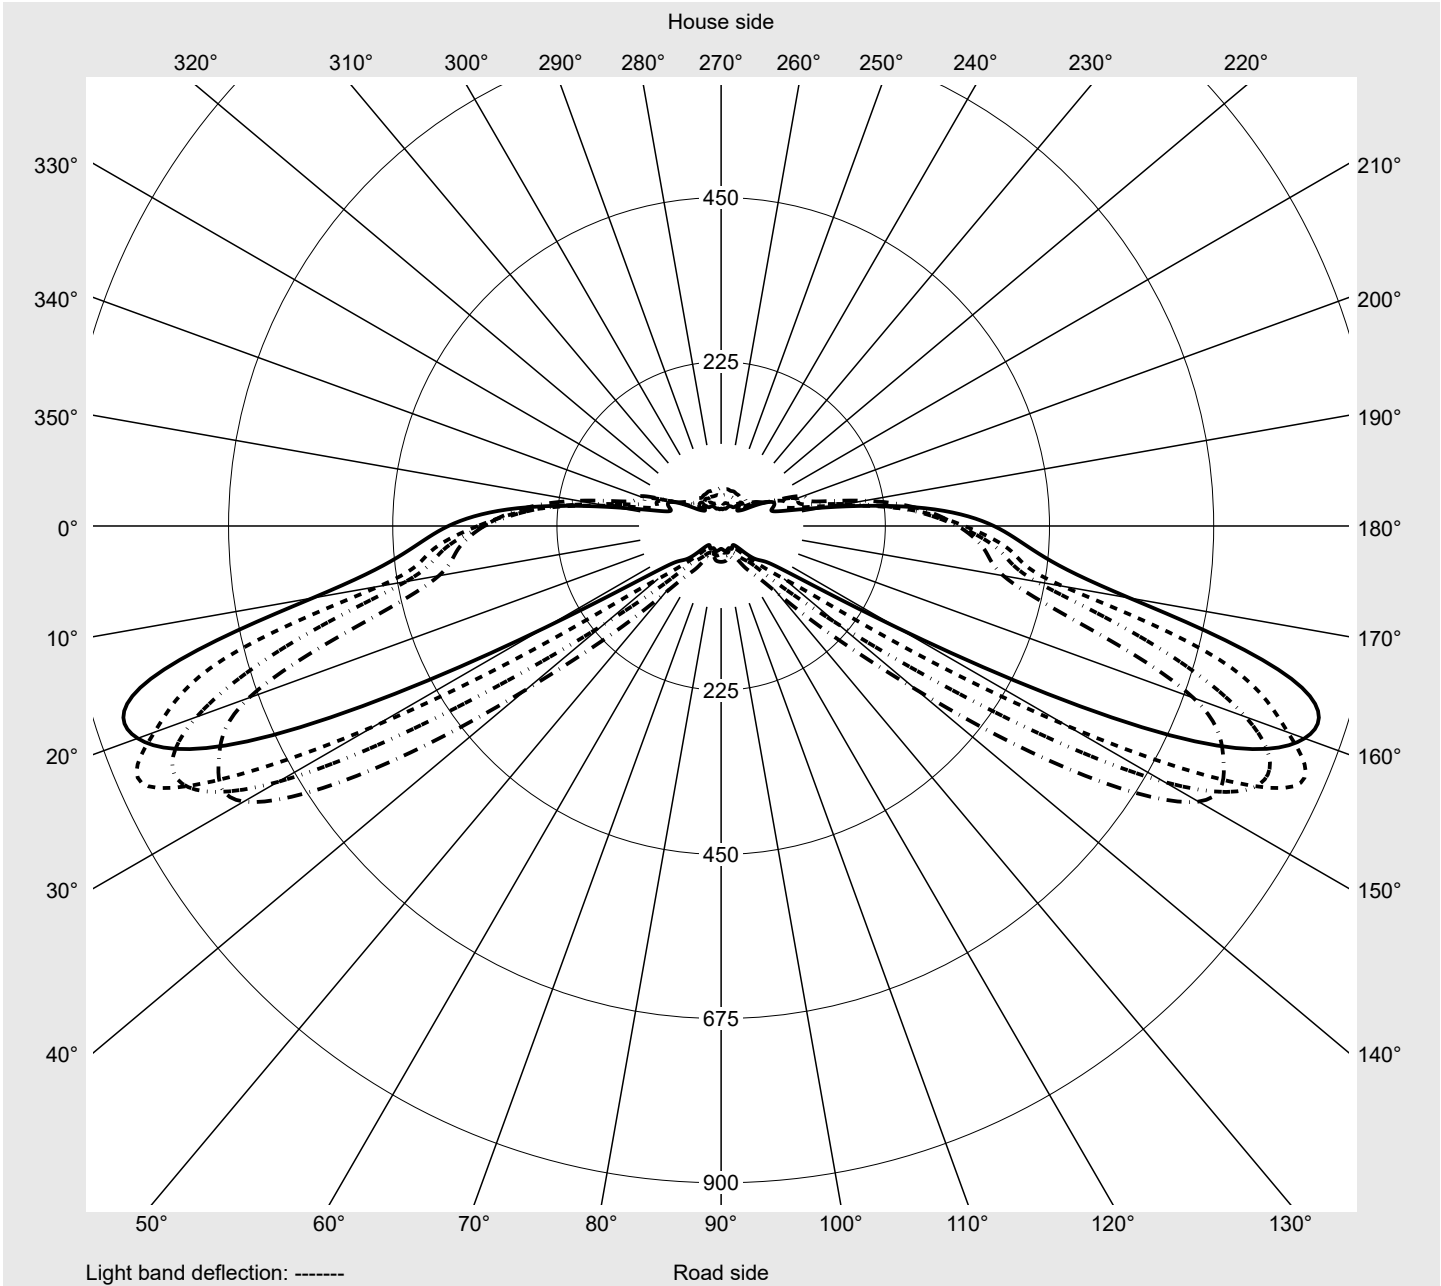

Photometric test report

Family Streetlight 31 midi toolless	Order number: 5XH7C41B08LA EAN: 4069025098450	LP number 59081_1813
	Version post-top or side-entry mounting Optic asymmetric, wide distribution (ST0.8a) Cover toughened safety glass Lamps LED 4000 K CRI ≥ 70 Controlgear ECG SITECO Rated values Net luminous flux = 13610 lm Power consumption = 86.6 W Luminous efficacy = 157.2 lm/W	serial documentation 10.04.2024

Luminous intensity in cd/klm C180-0 C200-20 C205-25 C270-90 **Imax: 851 cd/klm**

Luminaire output ratios	
Eta	100.0%
Eta 0° - 90°	100.0%
Eta 90° - 180°	0.0%
Measurement conditions	
DIN EN 13032 and DIN 5032	

Luminous intensity class acc. to EN13201-2	
Class:	G3
Imax 70°	826.1
Imax 80°	99.6
Imax 90°	0.0
Imax >90°	0.0
Imax >95°	0.0

Photometric test report

Family Streetlight 31 midi toolless	Order number: 5XH7C41B08LA EAN: 4069025098450	LP number 59081_1813
---	--	--------------------------------

Envelope curve in cd/klm **KMK 67.5°** **KMK 65°** **KMK 62.5°** **KMK 60°** **siteco**

Photometric test report

Family Streetlight 31 midi toolless	Order number: 5XH7C41B08LA EAN: 4069025098450	LP number 59081_1813
Table of values for luminous intensities		Maximum luminous intensity
		siteco