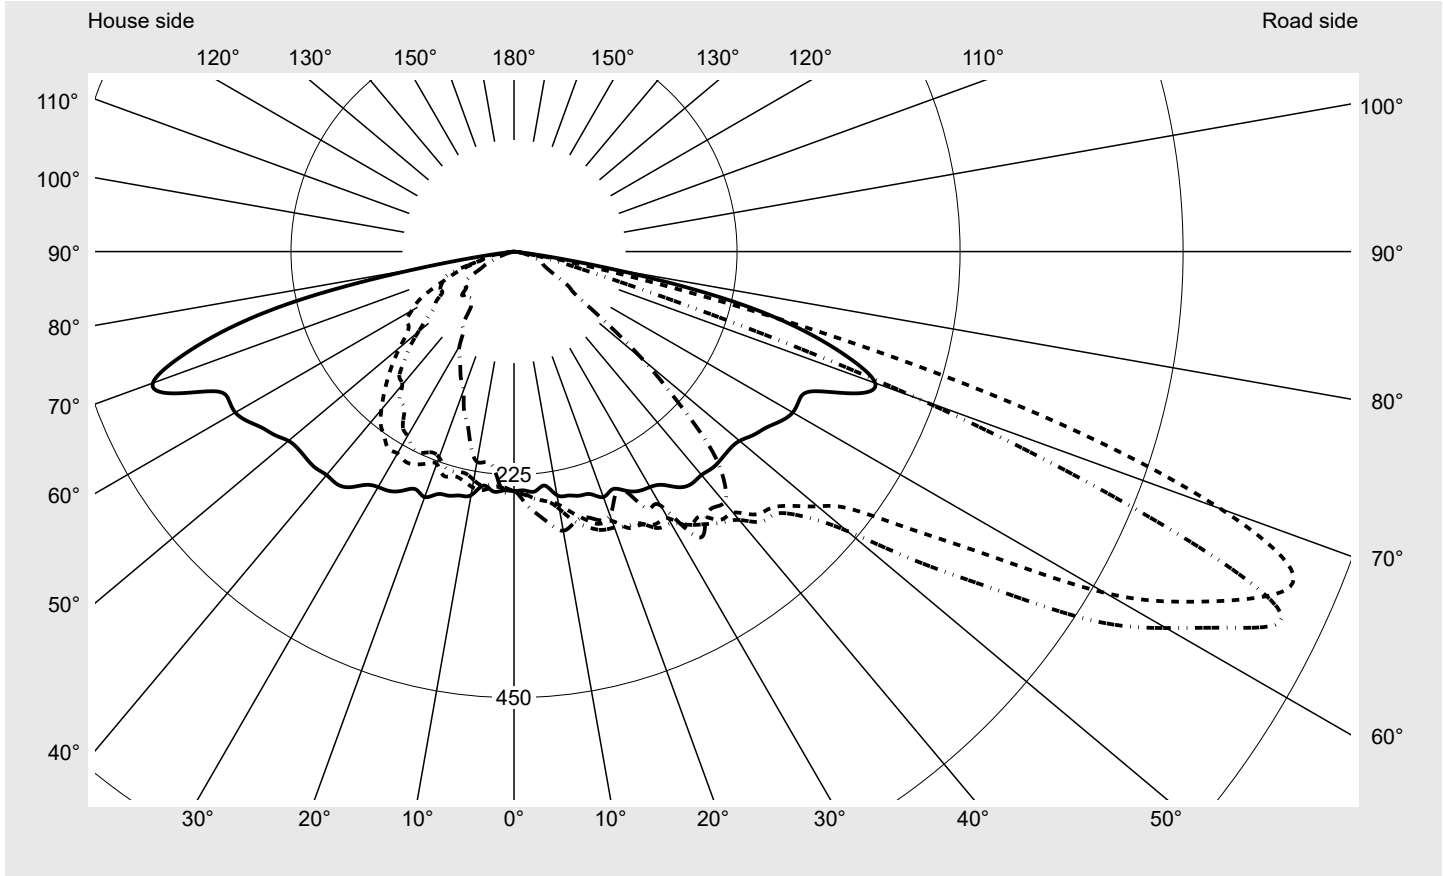

Photometric test report

Family Streetlight 31 midi toolless	Order number: 5XH7C41B08LA EAN: 4069025098450	LP number 59081_1813
	Version post-top or side-entry mounting Optic asymmetric, wide distribution (ST0.8a) Cover toughened safety glass Lamps LED 4000 K CRI ≥ 70 Controlgear ECG SITECO Rated values Net luminous flux = 13610 lm Power consumption = 86.6 W Luminous efficacy = 157.2 lm/W	serial documentation 10.04.2024

Luminous intensity in cd/klm C180-0 C200-20 C205-25 C270-90 **Imax: 851 cd/klm**

Luminaire output ratios	
Eta	100.0%
Eta 0° - 90°	100.0%
Eta 90° - 180°	0.0%
Measurement conditions	
DIN EN 13032 and DIN 5032	