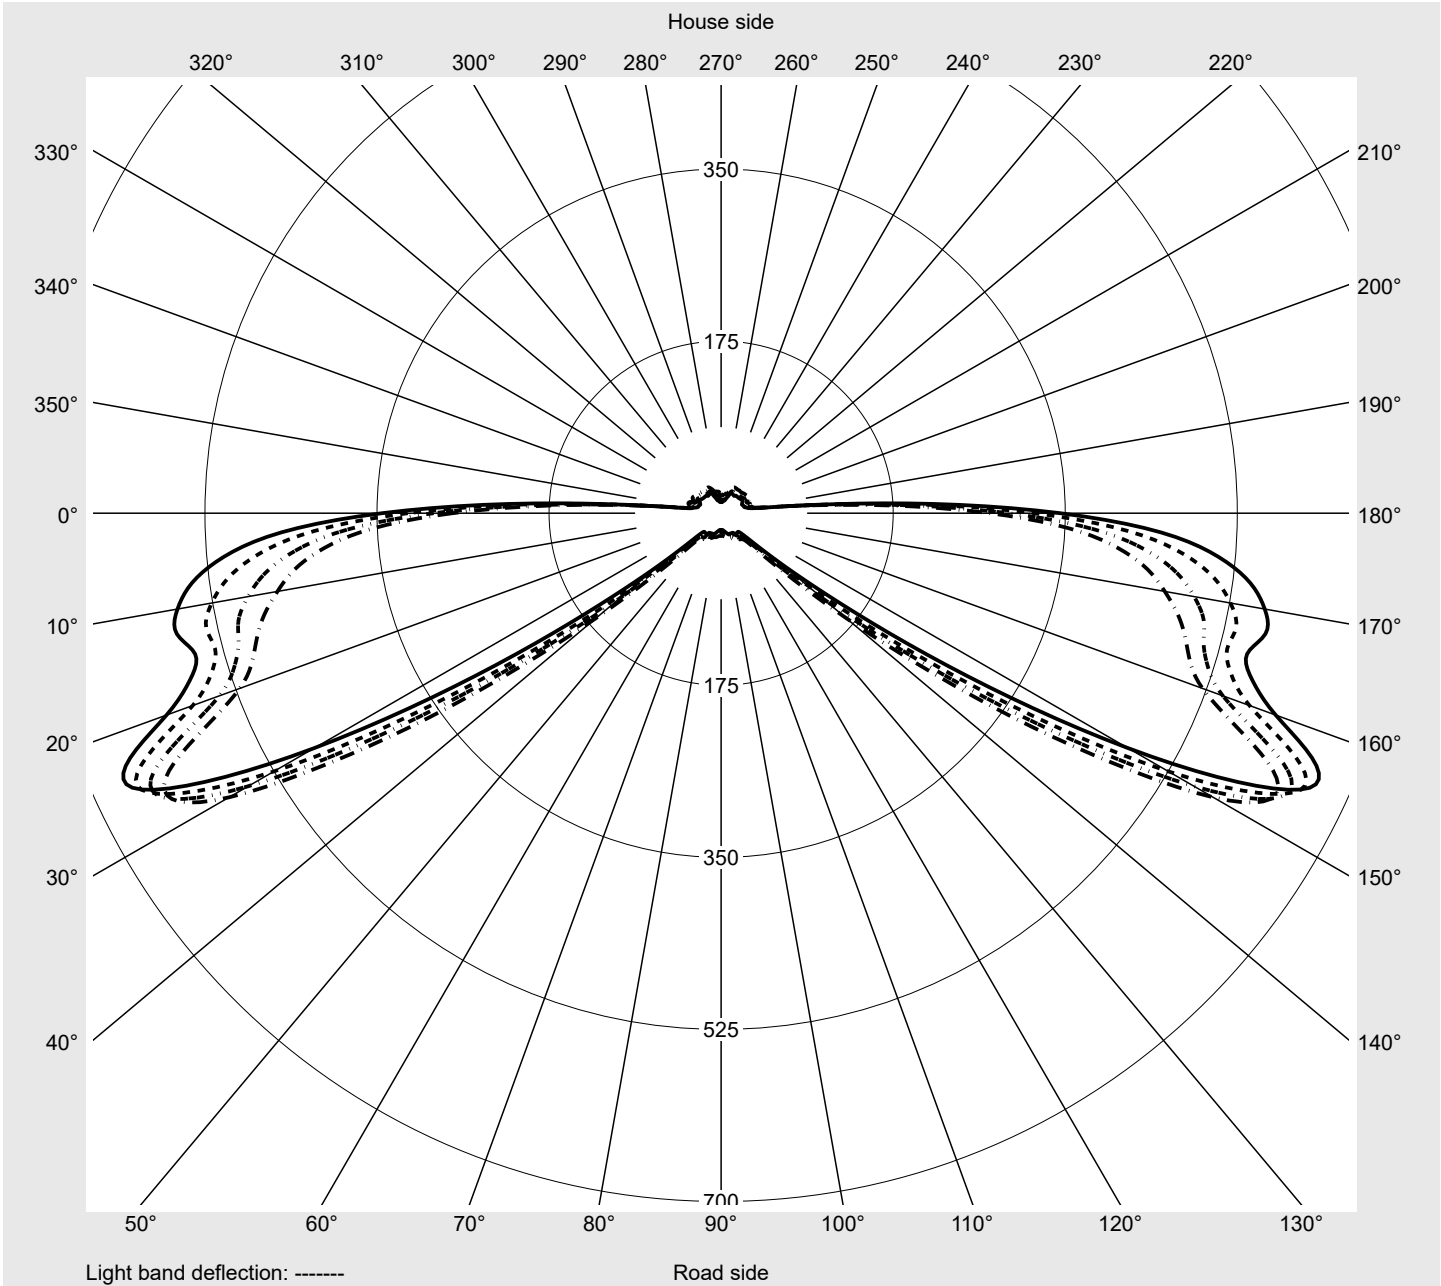

Photometric test report

Family Streetlight 31 midi toolless	Order number: 5XH7B31T08MA EAN: 4069025098245	LP number 59065_1859
	Version post-top or side-entry mounting, Smart Interface up/down Optic asymmetric, wide distribution (ST0.5a) Cover toughened safety glass Lamps LED 3000 K CRI ≥ 70 Controlgear ECG SITECO - Smart Interface Rated values Net luminous flux = 19310 lm Power consumption = 142.8 W Luminous efficacy = 135.2 lm/W	serial documentation 10.04.2024
		

Luminous intensity in cd/klm C180-0 C205-25 C207.5-27.5 C270-90 **Imax: 661 cd/klm**

Luminaire output ratios

Eta	100.0%
Eta 0° - 90°	100.0%
Eta 90° - 180°	0.0%

Luminous intensity class acc. to EN13201-2

Class:	G3
Imax 70°	629.6
Imax 80°	99.6
Imax 90°	0.0
Imax >90°	0.0
Imax >95°	0.0

Envelope curve in cd/klm **KMK 73°** **KMK 72°** **KMK 71°** **KMK 70°** **siteco**

Photometric test report

Family Streetlight 31 midi toolless	Order number: 5XH7B31T08MA EAN: 4069025098245	LP number 59065_1859
Table of values for luminous intensities		Maximum luminous intensity
		siteco