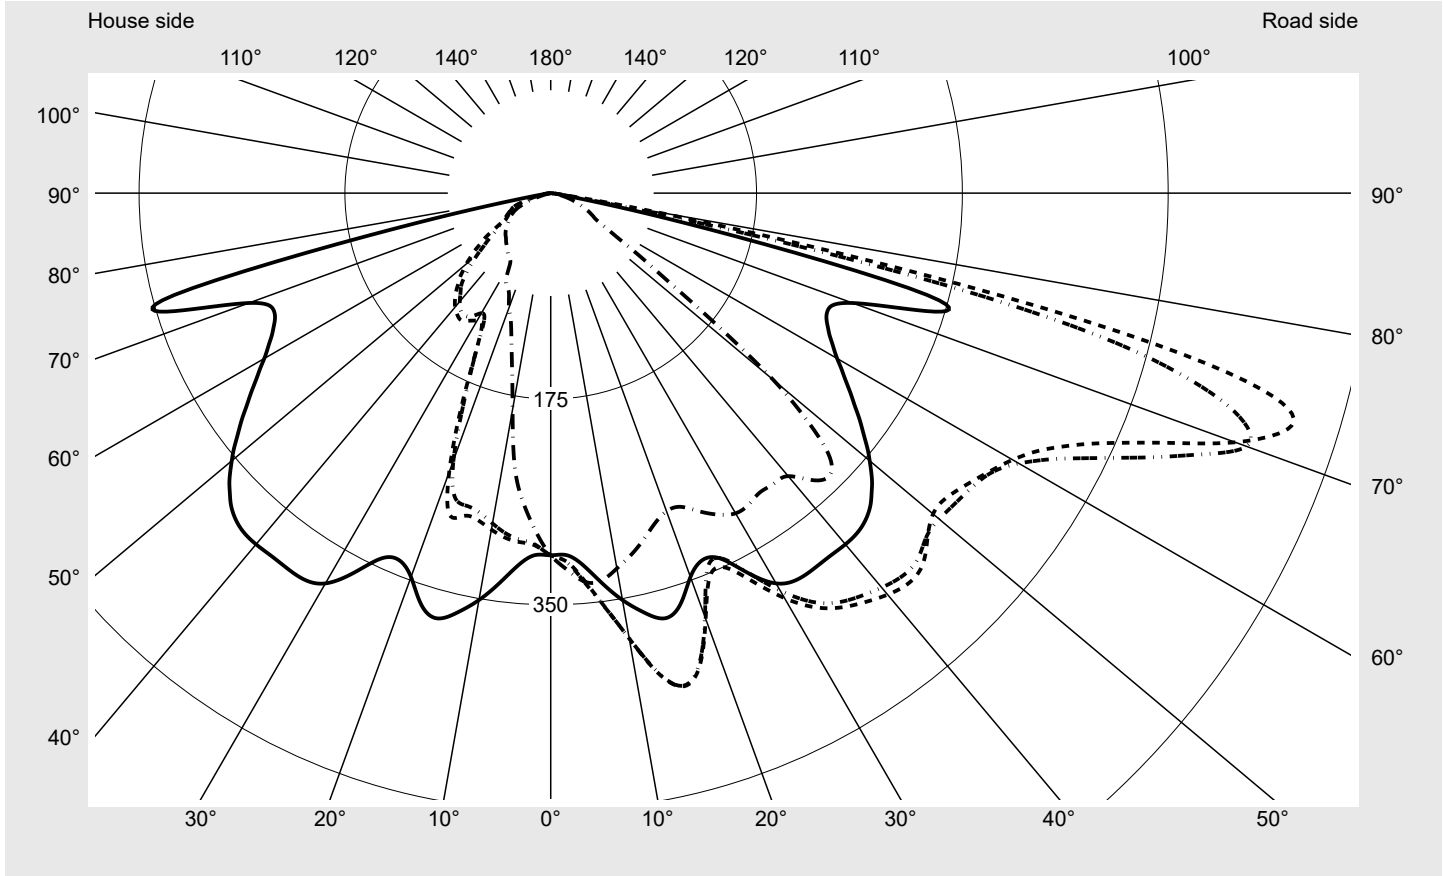

Photometric test report

Family Streetlight 31 midi toolless	Order number: 5XH7B31T08MA EAN: 4069025098245	LP number 59065_1859
	Version post-top or side-entry mounting, Smart Interface up/down Optic asymmetric, wide distribution (ST0.5a) Cover toughened safety glass Lamps LED 3000 K CRI ≥ 70 Controlgear ECG SITECO - Smart Interface Rated values Net luminous flux = 19310 lm Power consumption = 142.8 W Luminous efficacy = 135.2 lm/W	serial documentation 10.04.2024
		

Luminous intensity in cd/klm C180-0 C205-25 C207.5-27.5 C270-90 **Imax: 661 cd/klm**

Luminaire output ratios

Eta	100.0%
Eta 0° - 90°	100.0%
Eta 90° - 180°	0.0%

Luminous intensity class acc. to EN13201-2

Class:	G3
Imax 70°	629.6
Imax 80°	99.6
Imax 90°	0.0
Imax >90°	0.0
Imax >95°	0.0