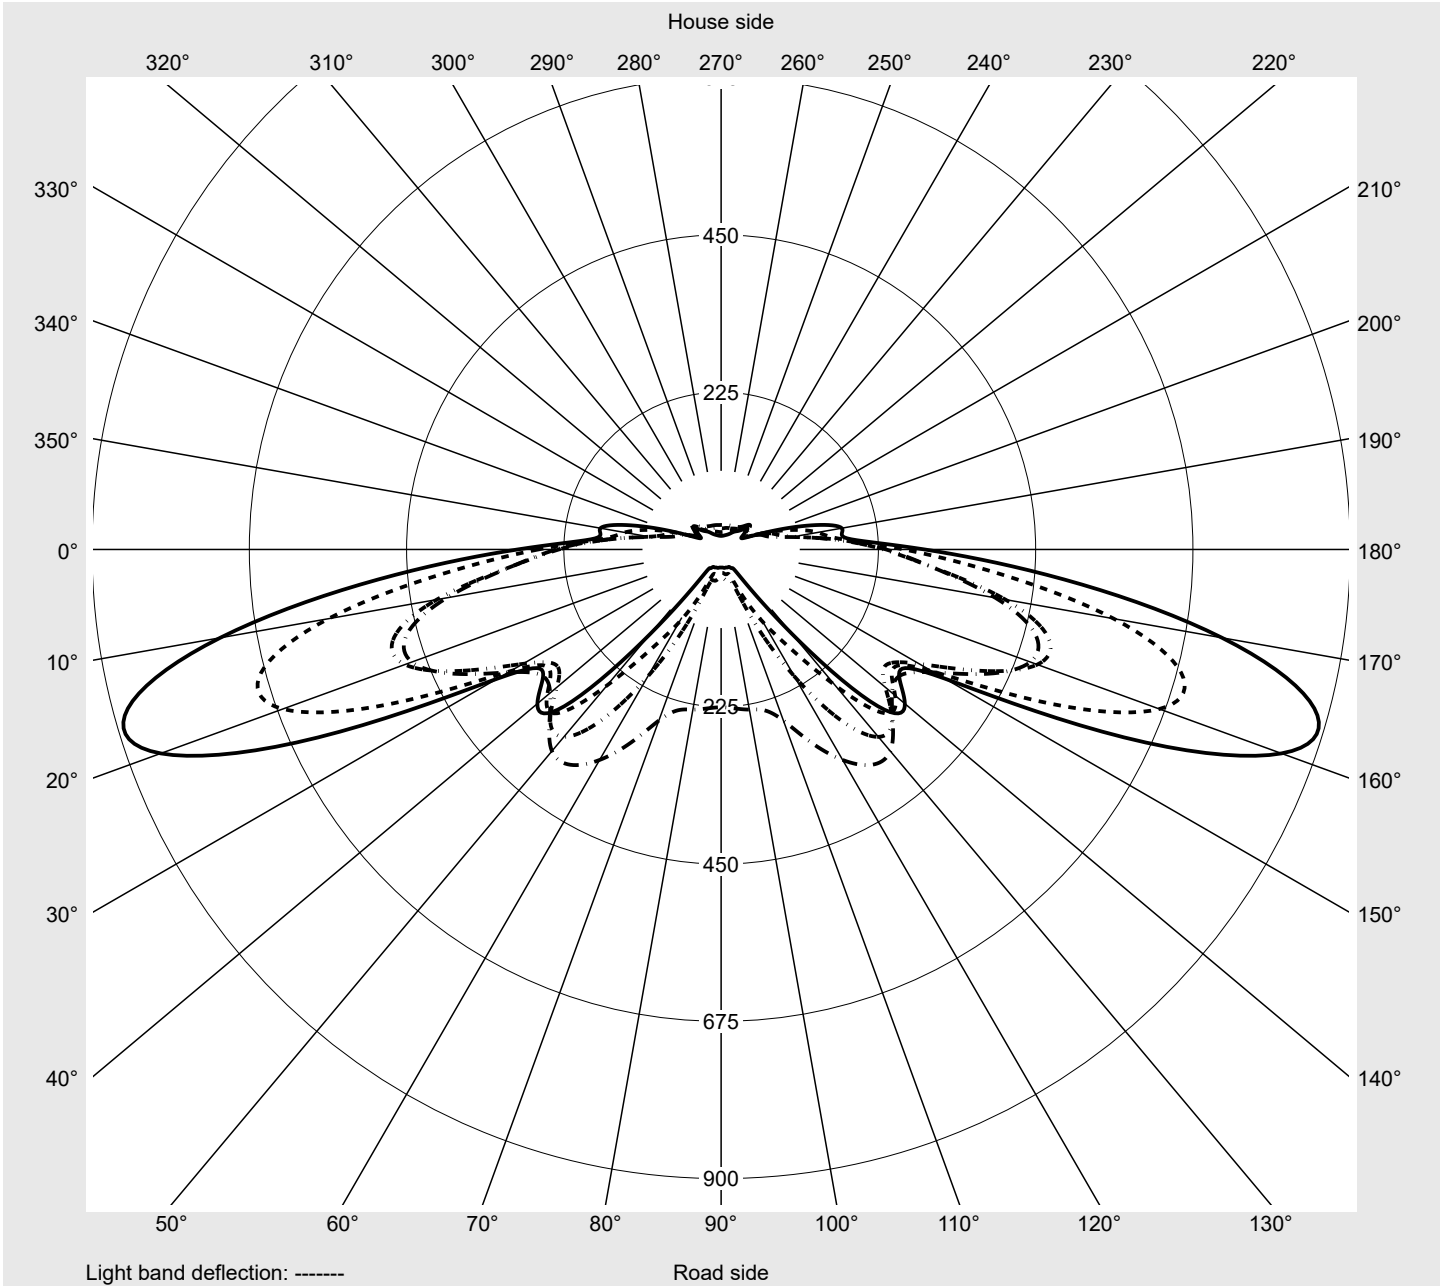

Photometric test report

Family
Streetlight 21 micro easy LED

Order number: 5XE5U67N08DB
EAN: 4058352995334

LP number
59536_89

Version post-top or side-entry mounting, NEMA 7 pin (DALI)
Optic asymmetric, extremely wide distribution (P0.8a)
Cover toughened safety glass
Lamps LED 2700 K | CRI ≥ 70
Controlgear ECG-DALI Plus
Rated values Net luminous flux = 4520 lm
 Power consumption = 39.1 W
 Luminous efficacy = 115.6 lm/W

serial
documentation
18.01.2024

siteco

Luminous intensity in cd/klm

C180-0

C195-15

C200-20

C270-90

Imax: 879 cd/klm

Luminaire output ratios

Eta	100.0%
Eta 0° - 90°	100.0%
Eta 90° - 180°	0.0%

Luminous intensity class acc. to EN13201-2

Class:	G3
Imax 70°	878.7
Imax 80°	57.3
Imax 90°	0.0
Imax >90°	0.0
Imax >95°	0.0

Measurement conditions

DIN EN 13032 and DIN 5032

Photometric test report

Family Streetlight 21 micro easy LED	Order number: 5XE5U67N08DB EAN: 4058352995334	LP number 59536_89
--	--	------------------------------

Envelope curve in cd/klm **KMK 70°** **KMK 67.5°** **KMK 65°** **KMK 62.5°** **siteco**