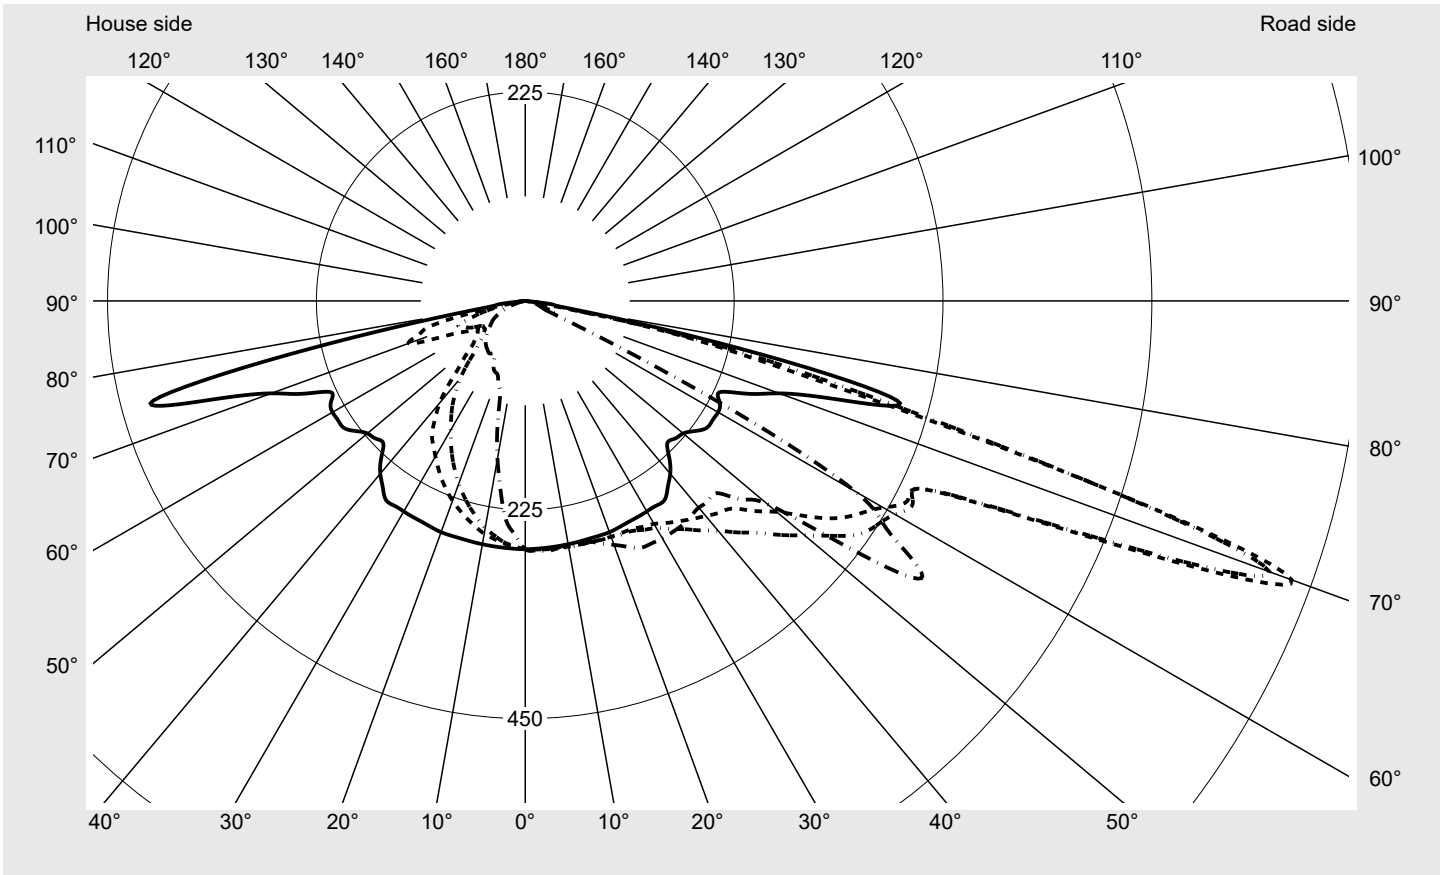

Photometric test report

Family
Streetlight 21 micro easy LED

Order number: 5XE5U67N08DB
EAN: 4058352995334

LP number
59536_89

Version post-top or side-entry mounting, NEMA 7 pin (DALI)
Optic asymmetric, extremely wide distribution (P0.8a)
Cover toughened safety glass
Lamps LED 2700 K | CRI ≥ 70
Controlgear ECG-DALI Plus
Rated values Net luminous flux = 4520 lm
 Power consumption = 39.1 W
 Luminous efficacy = 115.6 lm/W

serial
documentation
18.01.2024

siteco

Luminous intensity in cd/klm

C180-0

C195-15

C200-20

C270-90

Imax: 879 cd/klm

Luminaire output ratios

Eta	100.0%
Eta 0° - 90°	100.0%
Eta 90° - 180°	0.0%

Luminous intensity class acc. to EN13201-2

Class:	G3
Imax 70°	878.7
Imax 80°	57.3
Imax 90°	0.0
Imax >90°	0.0
Imax >95°	0.0

Measurement conditions

DIN EN 13032 and DIN 5032

Photometric test report

Family Streetlight 21 micro easy LED	Order number: 5XE5U67N08DB EAN: 4058352995334	LP number 59536_89
--	--	------------------------------

Envelope curve in cd/klm **KMK 70°** **KMK 67.5°** **KMK 65°** **KMK 62.5°** **siteco**