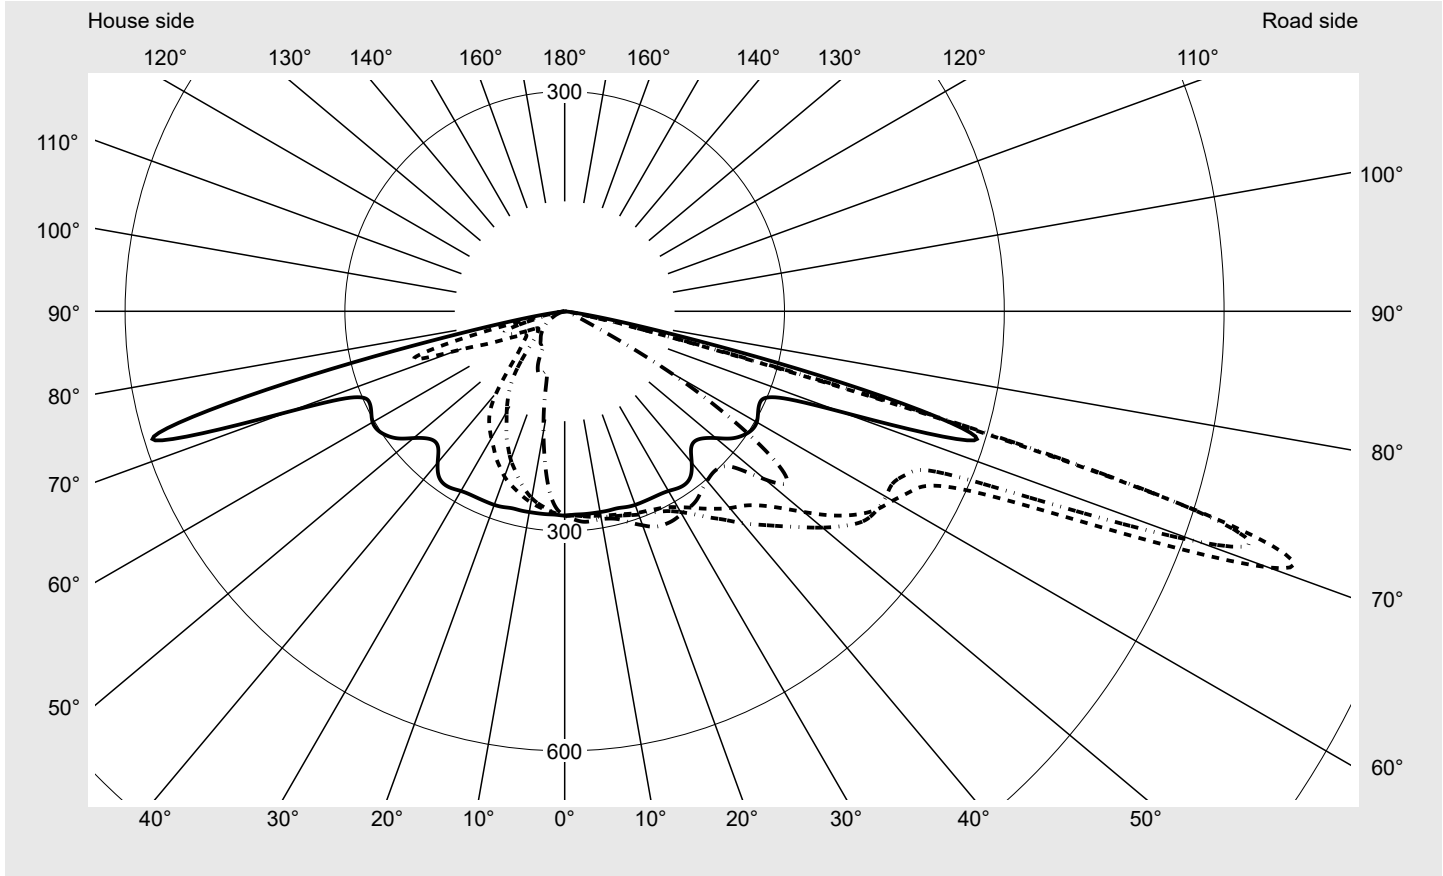

Photometric test report

Family Streetlight 21 micro easy LED	Order number: 5XE5R37M08CB EAN: 4069025163868	LP number 59535_155
Version	post-top or side-entry mounting, NEMA 7 pin (DALI) + Zhaga down	serial documentation 18.01.2024
Optic	asymmetric, extremely wide distribution (P0.8a), Back Light Control (BLC)	
Cover	toughened safety glass	
Lamps	LED 3000 K CRI ≥ 70	
Controlgear	EVG-Smart Interface	
Rated values	Net luminous flux = 2000 lm Power consumption = 15.8 W Luminous efficacy = 126.6 lm/W	

Luminous intensity in cd/klm C180-0 C195-15 C200-20 C270-90 **Imax: 1022 cd/klm**

Luminaire output ratios

Eta	100.0%
Eta 0° - 90°	100.0%
Eta 90° - 180°	0.0%

Luminous intensity class acc. to EN13201-2

Class:	G3
Imax 70°	1022.3
Imax 80°	56.2
Imax 90°	0.0
Imax >90°	0.0
Imax >95°	0.0

Measurement conditions

DIN EN 13032 and DIN 5032

Photometric test report

Family Streetlight 21 micro easy LED	Order number: 5XE5R37M08CB EAN: 4069025163868	LP number 59535_155
--	--	-------------------------------

Envelope curve in cd/klm **KMK 70°** **KMK 67.5°** **KMK 65°** **KMK 62.5°** **siteco**

Photometric test report

Family Streetlight 21 micro easy LED	Order number: 5XE5R37M08CB EAN: 4069025163868	LP number 59535_155
Table of values for luminous intensities		Maximum luminous intensity