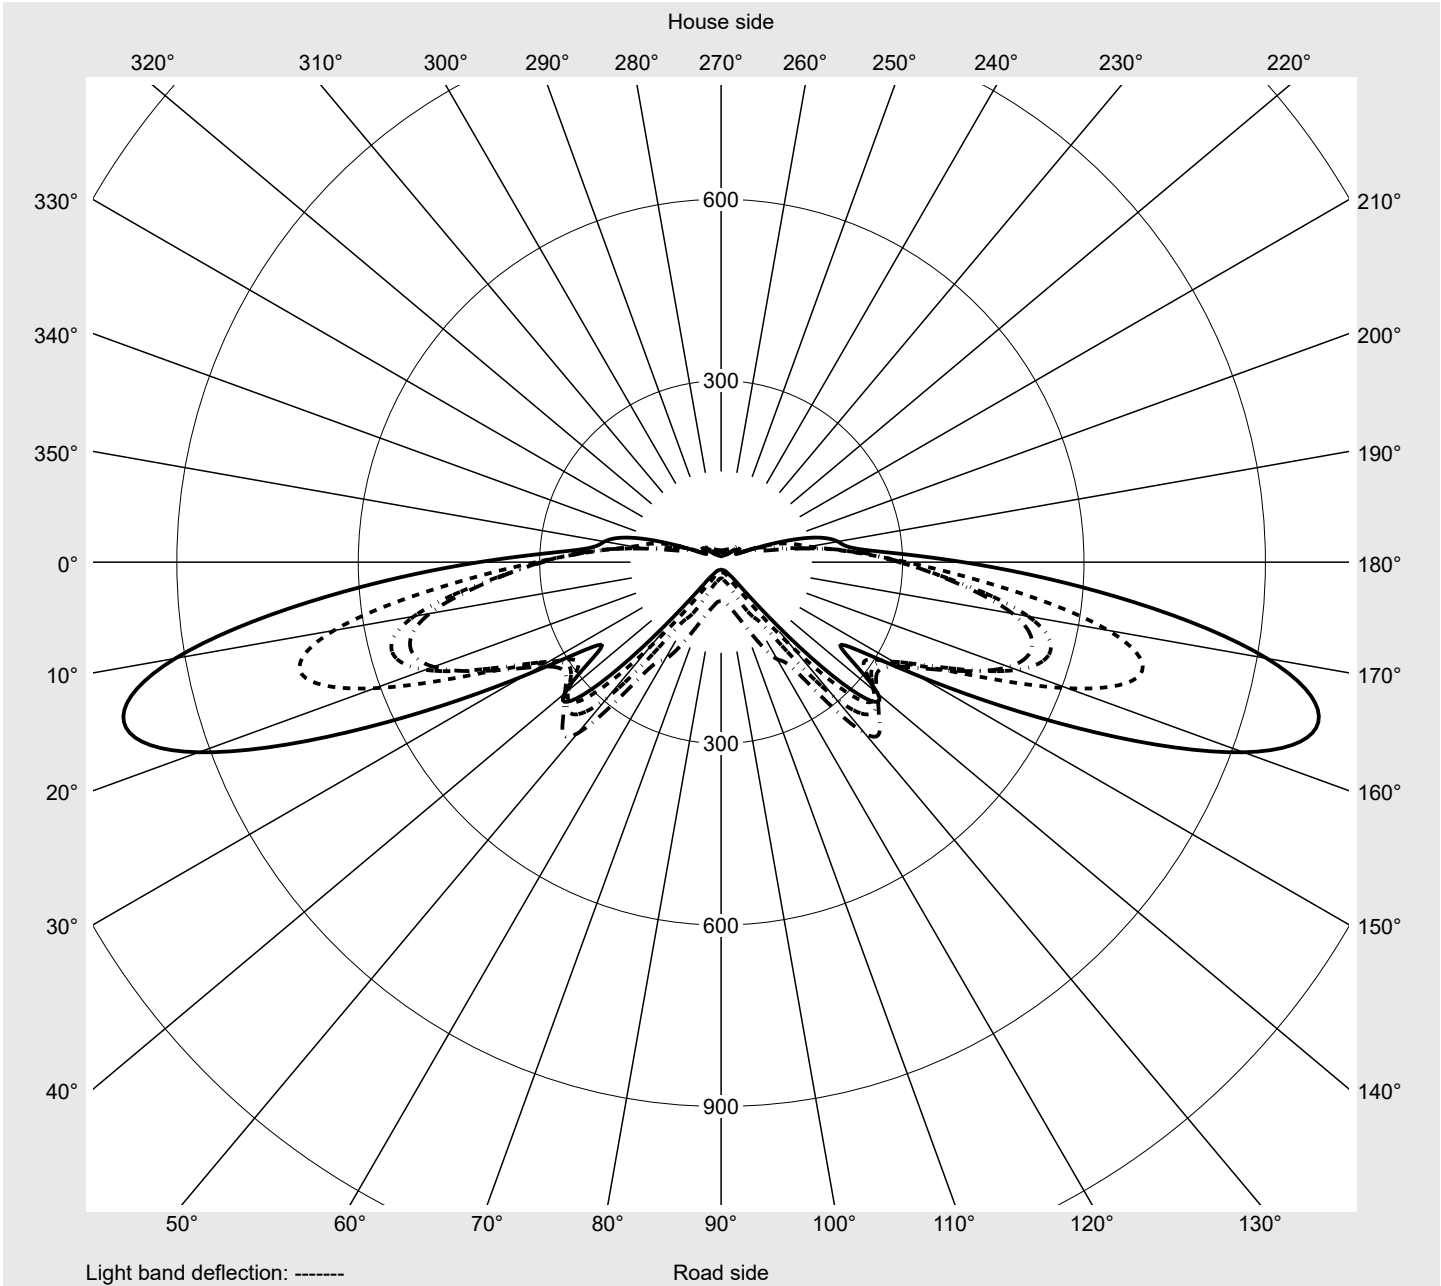

Photometric test report

Family Streetlight 21 micro easy LED	Order number: 5XE5R37M08CB EAN: 4069025163868	LP number 59535_155
Version	post-top or side-entry mounting, NEMA 7 pin (DALI) + Zhaga down	serial documentation 18.01.2024
Optic	asymmetric, extremely wide distribution (P0.8a), Back Light Control (BLC)	
Cover	toughened safety glass	
Lamps	LED 3000 K CRI ≥ 70	
Controlgear	EVG-Smart Interface	
Rated values	Net luminous flux = 2000 lm Power consumption = 15.8 W Luminous efficacy = 126.6 lm/W	

Luminous intensity in cd/klm C180-0 C195-15 C200-20 C270-90 **Imax: 1022 cd/klm**

Luminaire output ratios

Eta	100.0%
Eta 0° - 90°	100.0%
Eta 90° - 180°	0.0%

Luminous intensity class acc. to EN13201-2

Class:	G3
Imax 70°	1022.3
Imax 80°	56.2
Imax 90°	0.0
Imax >90°	0.0
Imax >95°	0.0

Measurement conditions

DIN EN 13032 and DIN 5032

Photometric test report

Family Streetlight 21 micro easy LED	Order number: 5XE5R37M08CB EAN: 4069025163868	LP number 59535_155
--	--	-------------------------------

Envelope curve in cd/klm **KMK 70°** **KMK 67.5°** **KMK 65°** **KMK 62.5°** **siteco**

Photometric test report

Family Streetlight 21 micro easy LED	Order number: 5XE5R37M08CB EAN: 4069025163868	LP number 59535_155
Table of values for luminous intensities		Maximum luminous intensity