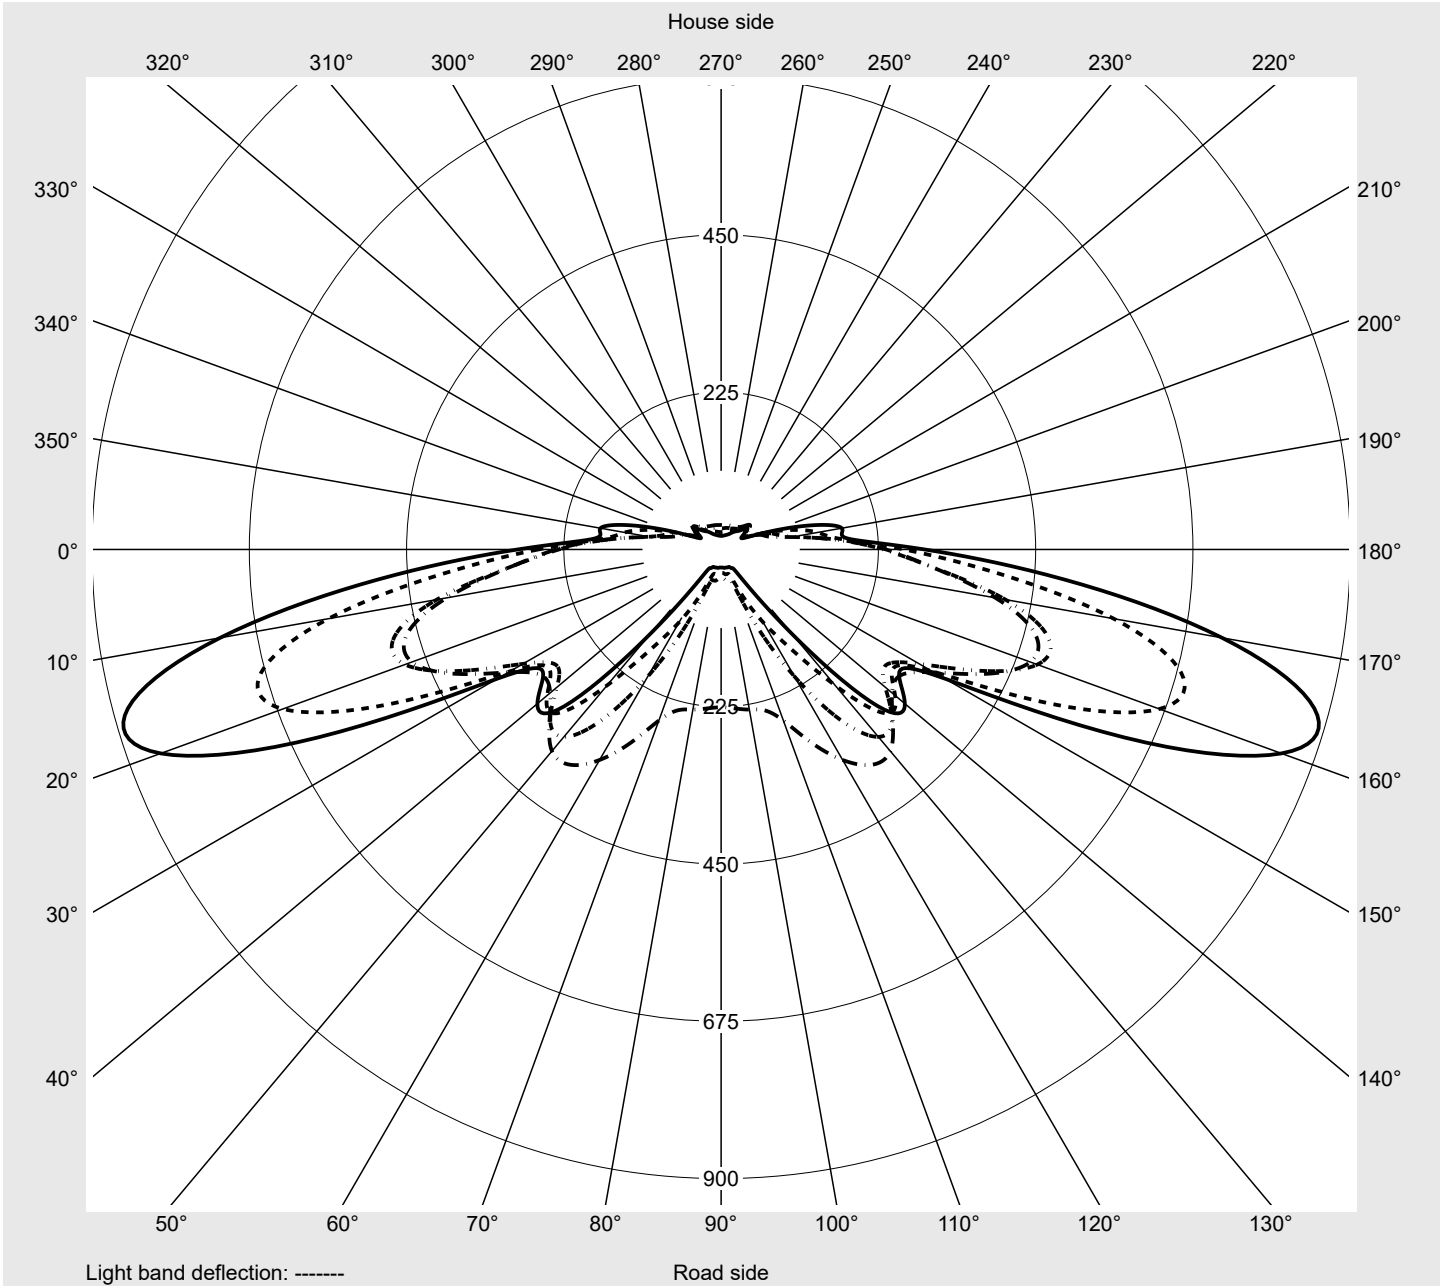

Photometric test report

Family
Streetlight 21 micro LED

Order number: 5XE1U33S08DB
EAN: 4069025148889

LP number
59536_187

Version post-top or side-entry mounting, Smart Interface up

Optic asymmetric, extremely wide distribution (P0.8a)

siteco

Luminous intensity in cd/klm

C180-0

C195-15

C200-20

C270-90

Imax: 879 cd/klm

Luminaire output ratios

Eta	100.0%
Eta 0° - 90°	100.0%
Eta 90° - 180°	0.0%

Luminous intensity class acc. to EN13201-2

Class:	G3
Imax 70°	878.7
Imax 80°	57.3
Imax 90°	0.0
Imax >90°	0.0
Imax >95°	0.0

Measurement conditions

DIN EN 13032 and DIN 5032

Photometric test report

Family Streetlight 21 micro LED	Order number: 5XE1U33S08DB EAN: 4069025148889	LP number 59536_187
---	--	-------------------------------

Envelope curve in cd/klm **KMK 70°** **KMK 67.5°** **KMK 65°** **KMK 62.5°** **siteco**