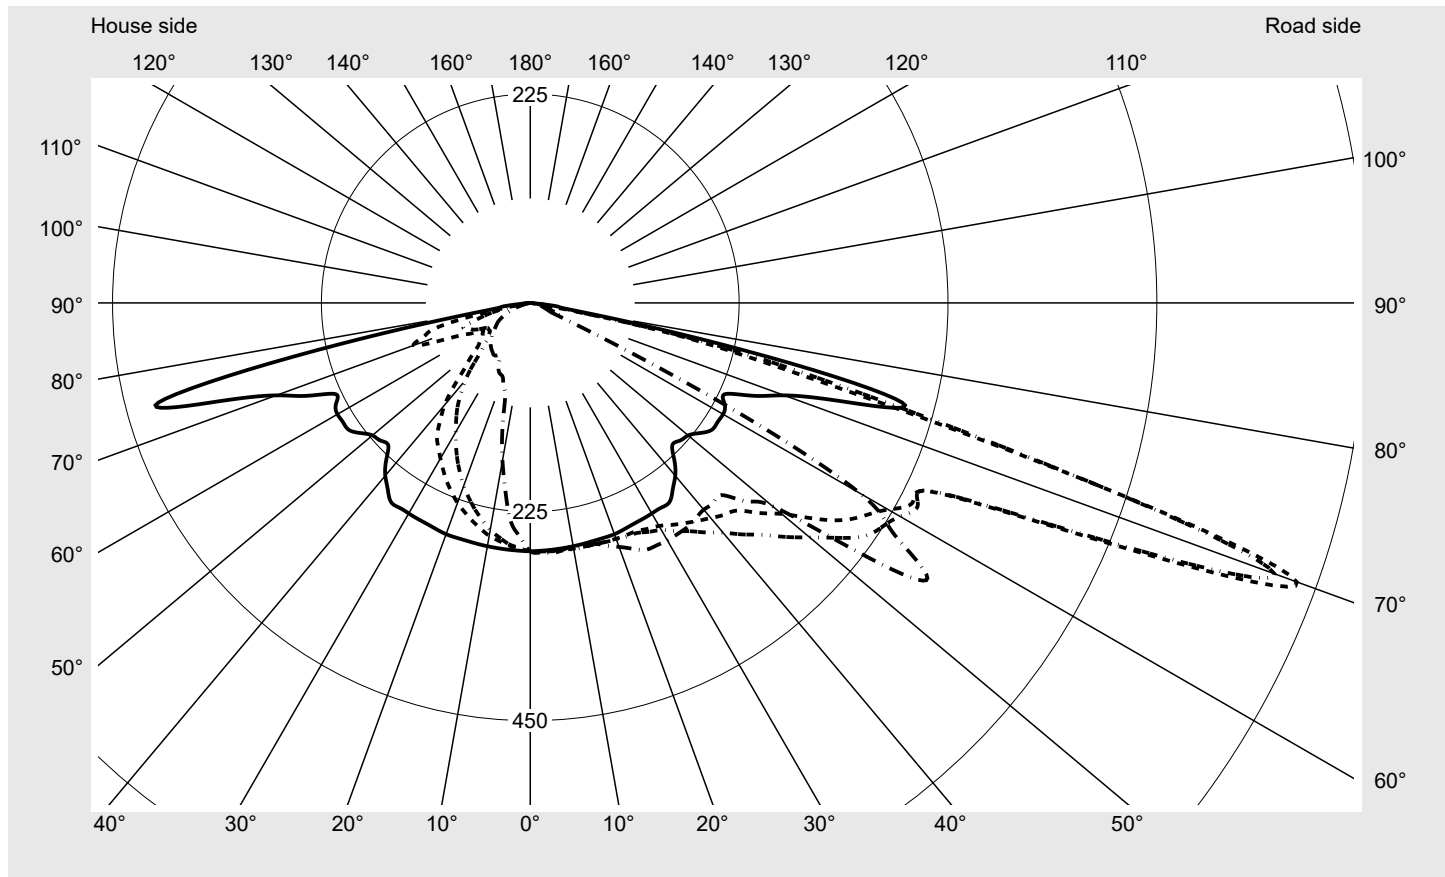

Photometric test report

Family
Streetlight 21 micro LED

Order number: 5XE1U33S08DB
EAN: 4069025148889

LP number
59536_187

Version post-top or side-entry mounting, Smart Interface up

Optic asymmetric, extremely wide distribution (P0.8a)

siteco

Luminous intensity in cd/klm

C180-0

C195-15

C200-20

C270-90

Imax: 879 cd/klm

Luminaire output ratios

Eta	100.0%
Eta 0° - 90°	100.0%
Eta 90° - 180°	0.0%

Luminous intensity class acc. to EN13201-2

Class:	G3
Imax 70°	878.7
Imax 80°	57.3
Imax 90°	0.0
Imax >90°	0.0
Imax >95°	0.0

Measurement conditions

DIN EN 13032 and DIN 5032

Photometric test report

Family Streetlight 21 micro LED	Order number: 5XE1U33S08DB EAN: 4069025148889	LP number 59536_187
---	--	-------------------------------

Envelope curve in cd/klm **KMK 70°** **KMK 67.5°** **KMK 65°** **KMK 62.5°** **siteco**