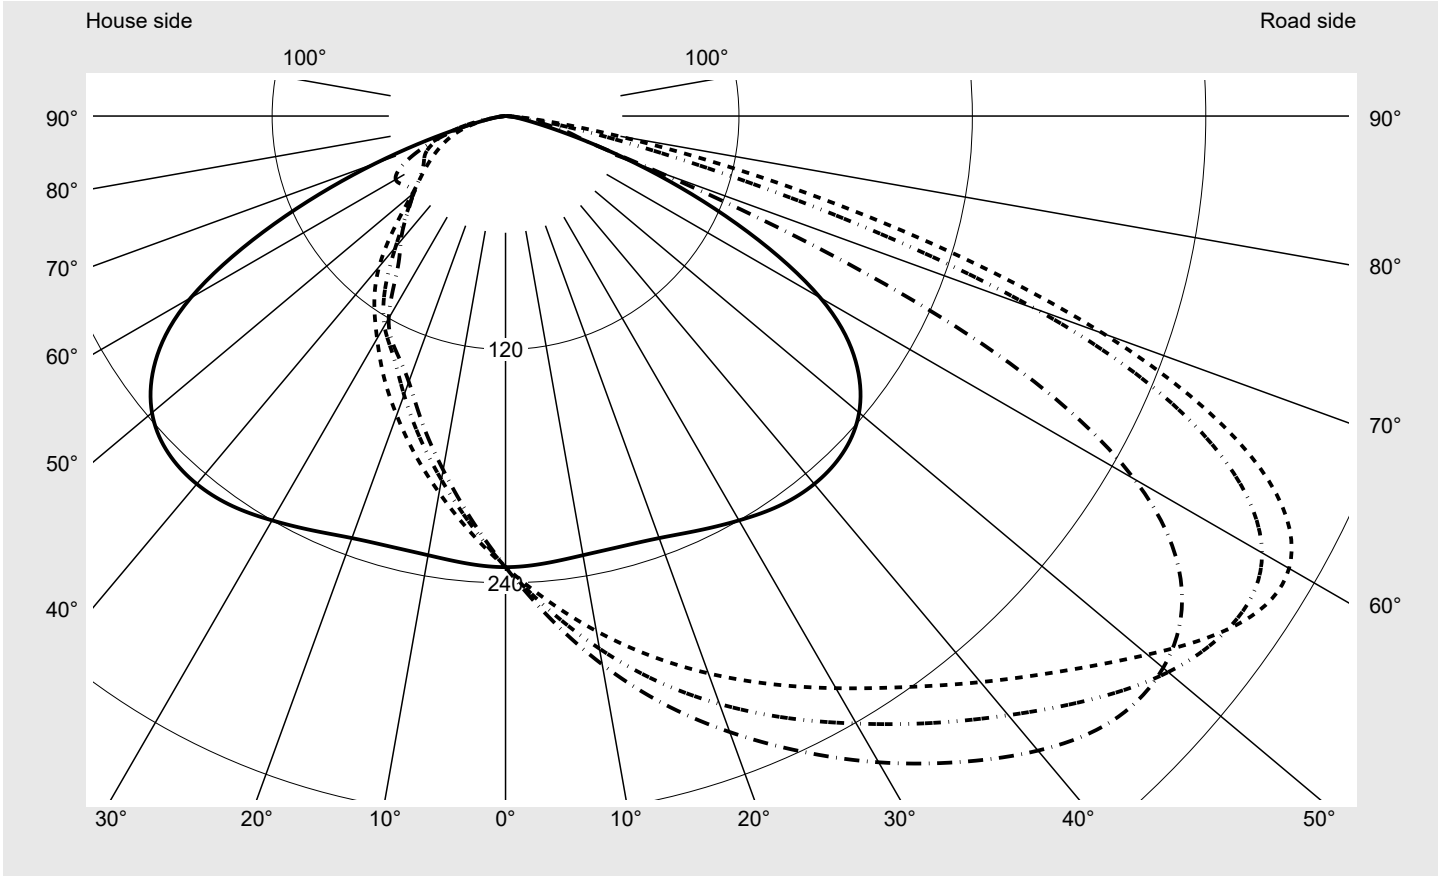

Photometric test report

Family Floodlight FL41	Order number: 5XA8581B2121 EAN: 4058352718438	LP number 59400_2
	Version mounting bracket Optic asymmetric distribution PL32 Cover toughened safety glass Lamps LED 4000 K CRI ≥ 70 Controlgear ECG Multilumen Rated values Net luminous flux = 26000 lm Power consumption = 200.0 W Luminous efficacy = 130 lm/W	serial documentation 13.07.2023
		

Luminous intensity in cd/klm C180-0 C225-45 C240-60 C270-90 **Imax: 465 cd/klm**

Luminaire output ratios	
Eta	100.0%
Eta 0° - 90°	100.0%
Eta 90° - 180°	0.0%
Measurement conditions	
DIN EN 13032 and DIN 5032	

Envelope curve in cd/klm

KMK 60°
 KMK 55°
 KMK 50°
 KMK 45°

siteco

Photometric test report

Family Floodlight FL41	Order number: 5XA8581B2121 EAN: 4058352718438	LP number 59400_2
Table of values for luminous intensities		Maximum luminous intensity
sITeco		