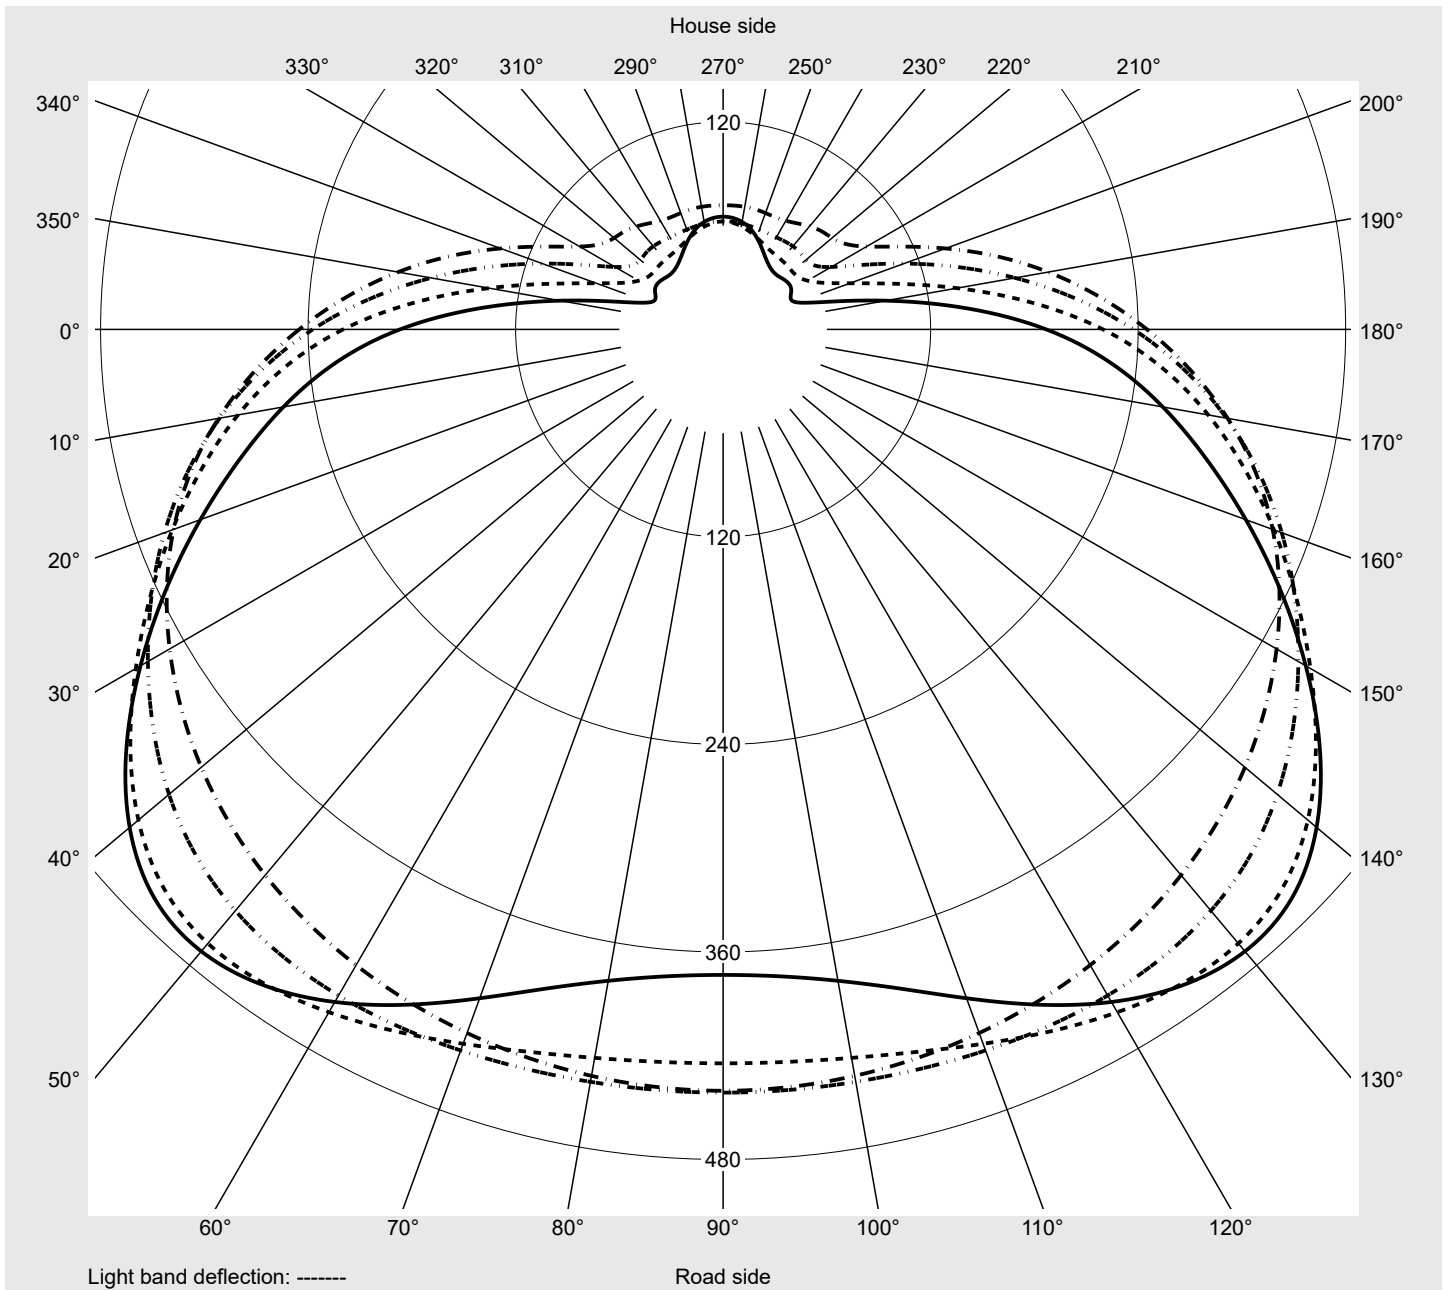

Photometric test report

Family Floodlight FL41	Order number: 5XA8581B2121 EAN: 4058352718438	LP number 59400_2

Envelope curve in cd/klm

☒ KMK 60°
☒ KMK 55°
☒ KMK 50°
☒ KMK 45°

siteco

Photometric test report

Family Floodlight FL41	Order number: 5XA8581B2121 EAN: 4058352718438	LP number 59400_2
Table of values for luminous intensities		Maximum luminous intensity
sITeco		

C-planes	0° 180°	15° 165°	30° 150°	45° 135°	60° 120°	75° 105°	90°
γ	Luminous intensity in cd/klm						
0°	231.9	231.9	231.9	231.9	231.9	231.9	231.9
5°	230.8	237.7	244.4	250.2	254.7	257.8	258.8
10°	229.3	243.1	256.6	268.9	278.0	284.2	286.3
15°	229.1	249.8	269.6	287.2	300.7	309.6	312.6
20°	230.9	258.7	283.7	304.9	321.6	332.8	337.0
25°	235.0	269.7	298.6	322.2	341.4	355.4	360.5
30°	240.0	282.9	314.9	339.6	360.6	377.2	383.6
35°	244.8	296.5	332.1	358.4	380.9	398.6	405.5
40°	246.9	309.2	351.2	379.9	402.1	419.1	425.9
45°	245.1	318.7	369.6	403.7	424.5	436.0	440.3
50°	237.3	320.9	384.1	430.8	444.7	442.6	441.3
55°	219.7	312.3	392.2	457.3	455.9	432.5	424.4
60°	186.9	289.2	389.0	465.1	449.1	394.6	373.3
65°	131.2	234.1	353.3	428.0	401.7	304.8	253.7
70°	71.2	149.2	261.0	327.3	290.3	116.1	81.0
75°	25.4	59.6	137.7	178.8	122.2	46.3	34.8
80°	8.0	14.9	37.0	57.6	32.9	17.5	13.9
85°	2.5	3.2	4.9	7.9	6.4	4.3	3.4
90°	0.0	0.0	0.0	0.0	0.0	0.0	0.0
95°	0.0	0.0	0.0	0.0	0.0	0.0	0.0
100°	0.0	0.0	0.0	0.0	0.0	0.0	0.0
105°	0.0	0.0	0.0	0.0	0.0	0.0	0.0
110°	0.0	0.0	0.0	0.0	0.0	0.0	0.0
115°	0.0	0.0	0.0	0.0	0.0	0.0	0.0
120°	0.0	0.0	0.0	0.0	0.0	0.0	0.0
125°	0.0	0.0	0.0	0.0	0.0	0.0	0.0
130°	0.0	0.0	0.0	0.0	0.0	0.0	0.0
135°	0.0	0.0	0.0	0.0	0.0	0.0	0.0
140°	0.0	0.0	0.0	0.0	0.0	0.0	0.0
145°	0.0	0.0	0.0	0.0	0.0	0.0	0.0
150°	0.0	0.0	0.0	0.0	0.0	0.0	0.0
155°	0.0	0.0	0.0	0.0	0.0	0.0	0.0
160°	0.0	0.0	0.0	0.0	0.0	0.0	0.0
165°	0.0	0.0	0.0	0.0	0.0	0.0	0.0
170°	0.0	0.0	0.0	0.0	0.0	0.0	0.0
175°	0.0	0.0	0.0	0.0	0.0	0.0	0.0
180°	0.0	0.0	0.0	0.0	0.0	0.0	0.0