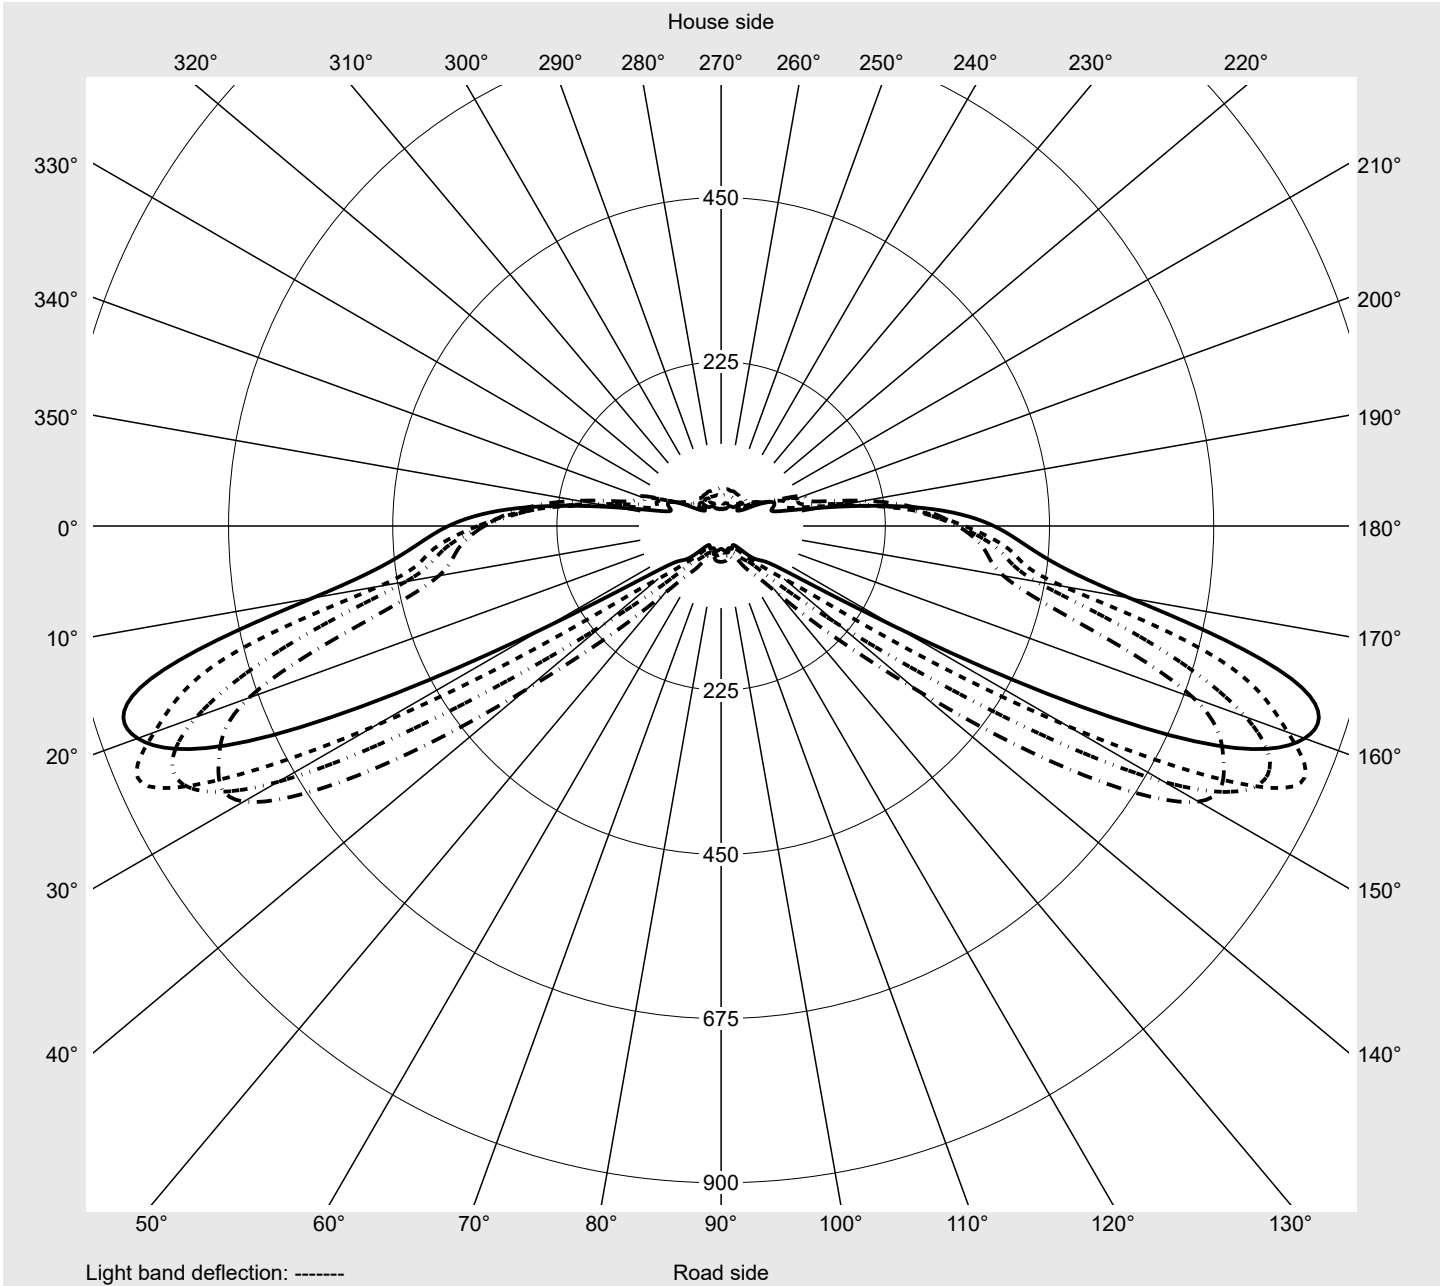

Photometric test report

Family Streetlight 21 micro easy LED	Order number: 5XE5C47N08CB EAN: 4058352897010	LP number 59081_1142
	Version post-top or side-entry mounting, NEMA 7 pin (DALI) Optic asymmetric, wide distribution (ST0.8a) Cover toughened safety glass Lamps LED 4000 K CRI ≥ 70 Controlgear ECG-DALI Plus Rated values Net luminous flux = 2380 lm Power consumption = 15.8 W Luminous efficacy = 150.6 lm/W	serial documentation 16.06.2023
		

Luminous intensity in cd/klm C180-0 C200-20 C205-25 C270-90 **Imax: 851 cd/klm**

Luminaire output ratios	
Eta	100.0%
Eta 0° - 90°	100.0%
Eta 90° - 180°	0.0%

Luminous intensity class acc. to EN13201-2	
Class:	G3
Imax 70°	826.1
Imax 80°	99.6
Imax 90°	0.0
Imax >90°	0.0
Imax >95°	0.0

Measurement conditions
DIN EN 13032 and DIN 5032

Photometric test report

Family Streetlight 21 micro easy LED	Order number: 5XE5C47N08CB EAN: 4058352897010	LP number 59081_1142
--	--	--------------------------------

Envelope curve in cd/klm **KMK 67.5°** **KMK 65°** **KMK 62.5°** **KMK 60°** **siteco**

Photometric test report

Family Streetlight 21 micro easy LED	Order number: 5XE5C47N08CB EAN: 4058352897010	LP number 59081_1142
Table of values for luminous intensities		Maximum luminous intensity