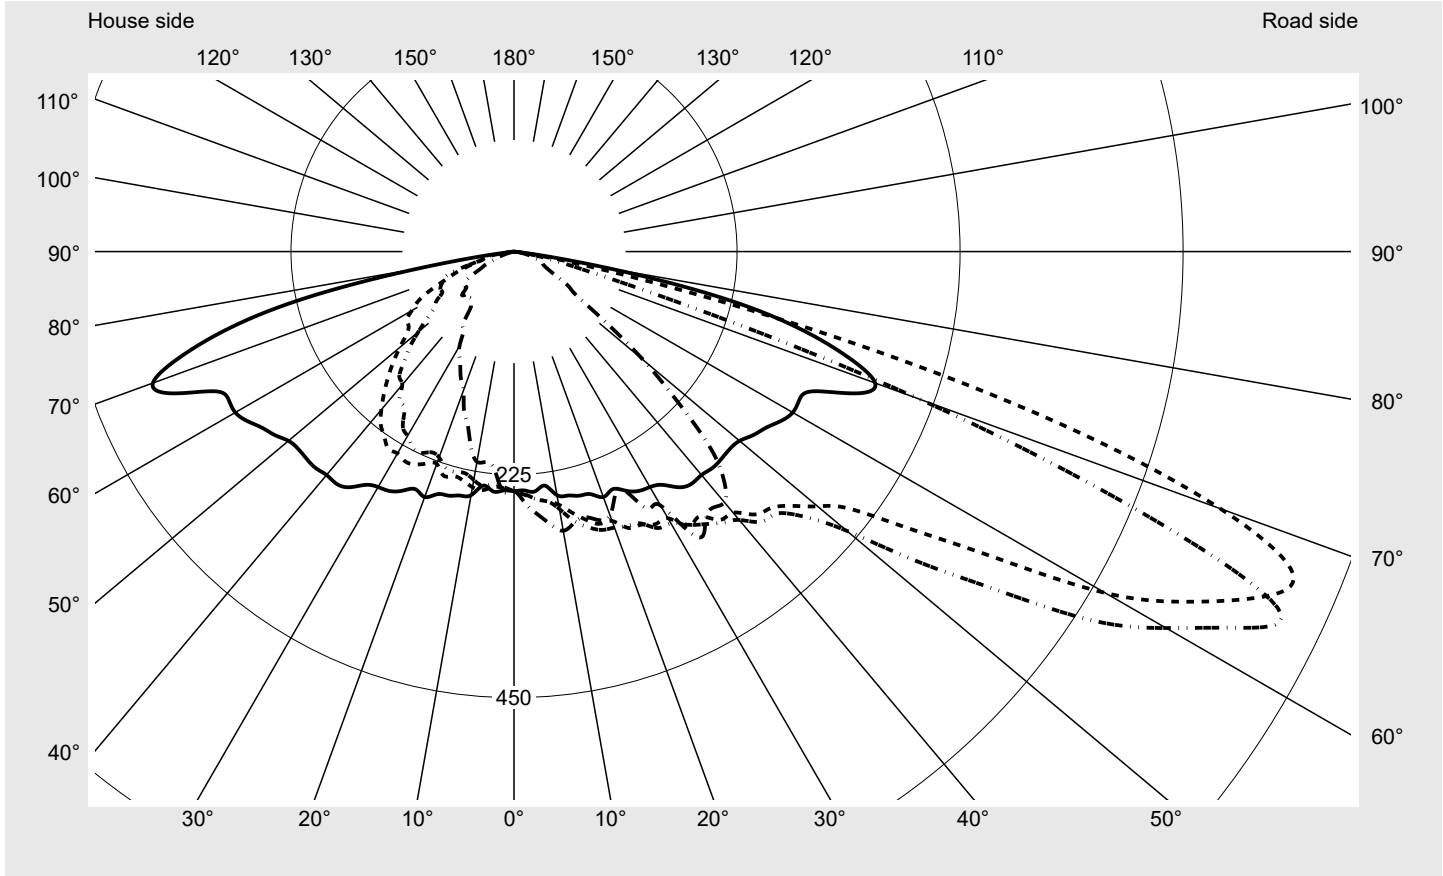

Photometric test report

Family Streetlight 21 micro easy LED	Order number: 5XE5C47N08CB EAN: 4058352897010	LP number 59081_1142
	Version post-top or side-entry mounting, NEMA 7 pin (DALI) Optic asymmetric, wide distribution (ST0.8a) Cover toughened safety glass Lamps LED 4000 K CRI ≥ 70 Controlgear ECG-DALI Plus Rated values Net luminous flux = 2380 lm Power consumption = 15.8 W Luminous efficacy = 150.6 lm/W	serial documentation 16.06.2023
		

Luminous intensity in cd/klm C180-0 C200-20 C205-25 C270-90 **Imax: 851 cd/klm**

Luminaire output ratios	
Eta	100.0%
Eta 0° - 90°	100.0%
Eta 90° - 180°	0.0%

Luminous intensity class acc. to EN13201-2	
Class:	G3
Imax 70°	826.1
Imax 80°	99.6
Imax 90°	0.0
Imax >90°	0.0
Imax >95°	0.0

Envelope curve in cd/klm **KMK 67.5°** **KMK 65°** **KMK 62.5°** **KMK 60°** **siteco**

Photometric test report

Family Streetlight 21 micro easy LED	Order number: 5XE5C47N08CB EAN: 4058352897010	LP number 59081_1142
Table of values for luminous intensities		Maximum luminous intensity