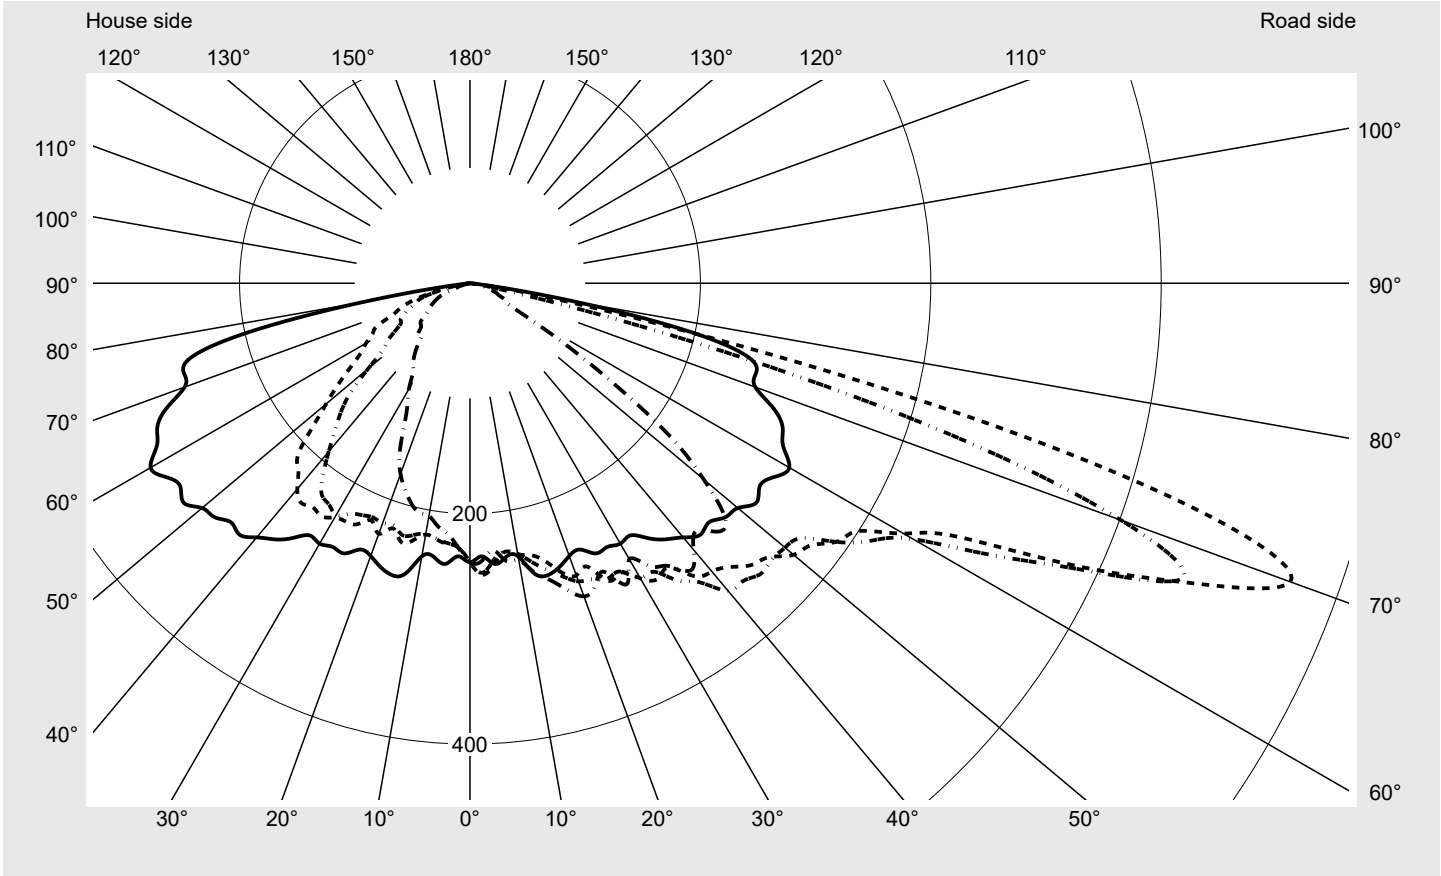

Photometric test report

Family DL® 50 mini LED	Order number: 5XA248D41F08GE EAN: 4058352803271	LP number 59076_1038
	Version post-top or side-entry mounting Optic asymmetric, wide distribution (ST1.0a) Cover toughened safety glass Lamps LED 4000 K CRI ≥ 70 Controlgear ECG SITECO iQ Rated values Net luminous flux = 5190 lm Power consumption = 31.2 W Luminous efficacy = 166.3 lm/W	serial documentation 03.04.2023

Luminous intensity in cd/klm C180-0 C205-25 C210-30 C270-90 **Imax: 758 cd/klm**

Luminaire output ratios

Eta	100.0%
Eta 0° - 90°	100.0%
Eta 90° - 180°	0.0%

Luminous intensity class acc. to EN13201-2

Class:	G3
Imax 70°	757.8
Imax 80°	95.1
Imax 90°	0.0
Imax >90°	0.0
Imax >95°	0.0

Envelope curve in cd/klm **KMK 70°** **KMK 67.5°** **KMK 65°** **KMK 62.5°** **siteco**

Photometric test report

Family DL® 50 mini LED	Order number: 5XA248D41F08GE EAN: 4058352803271	LP number 59076_1038
Table of values for luminous intensities		Maximum luminous intensity
		siteco