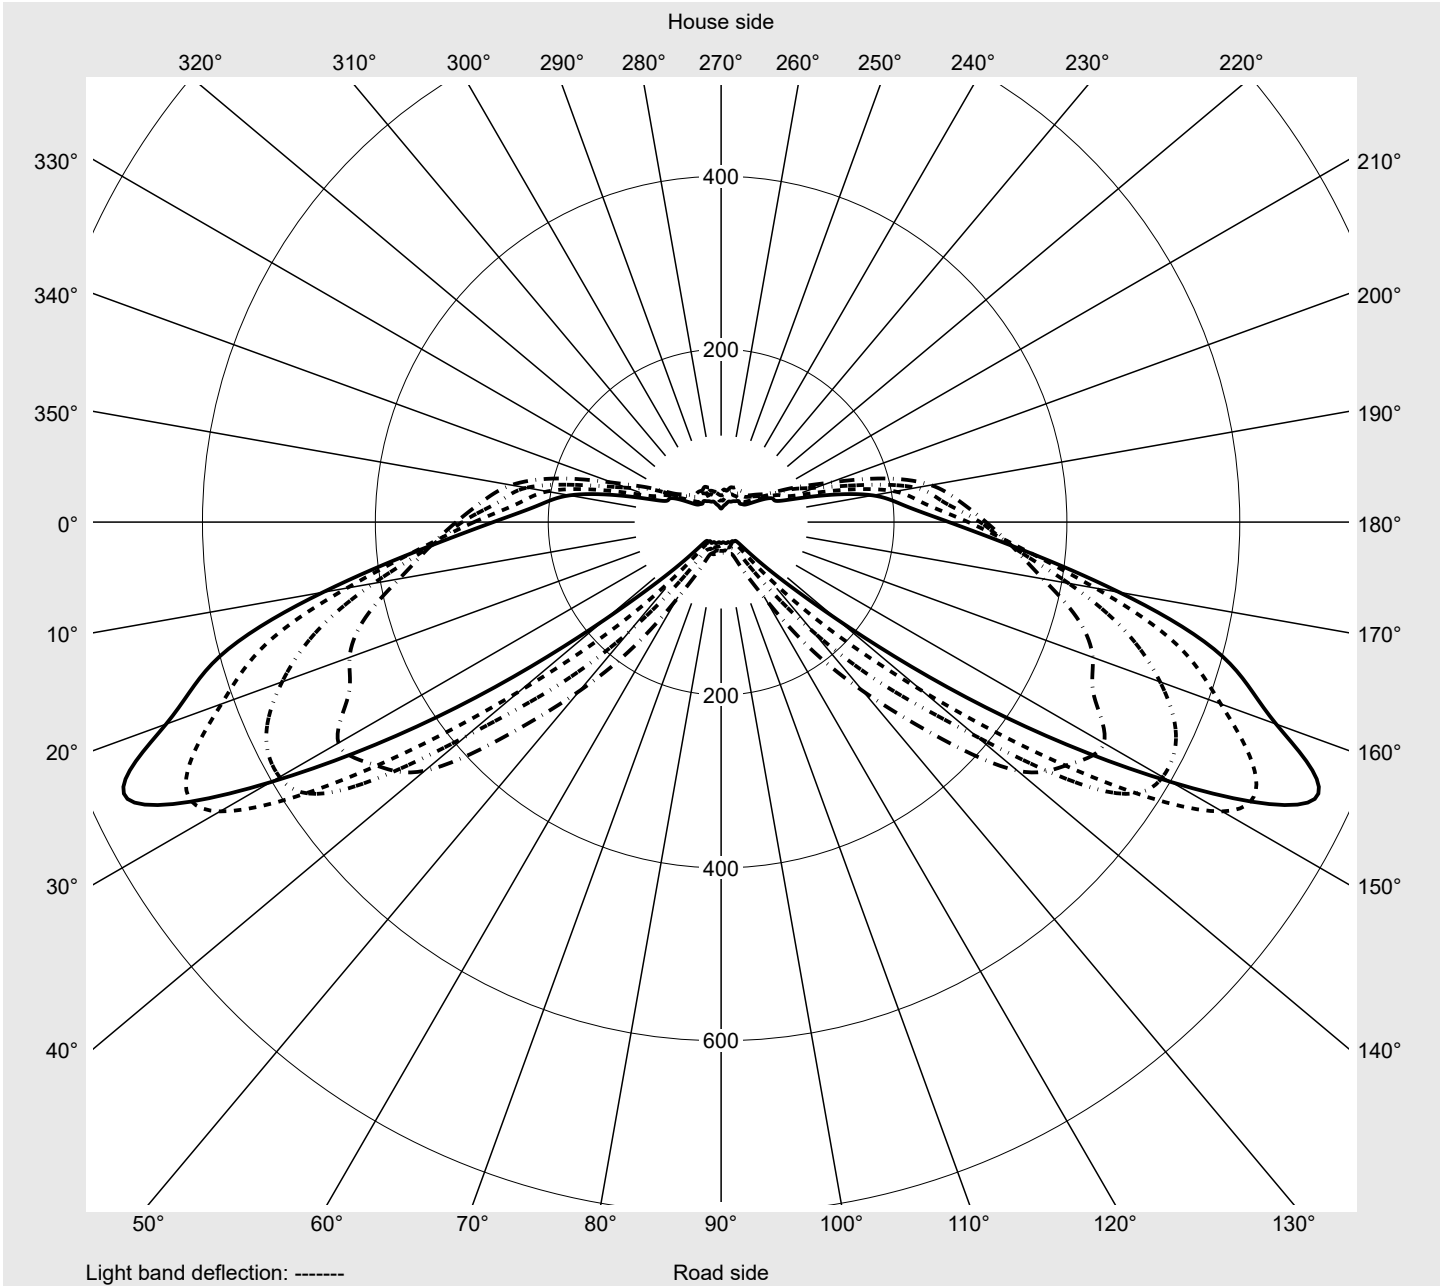

Photometric test report

Family DL® 50 mini LED	Order number: 5XA248D41F08GE EAN: 4058352803271	LP number 59076_1038
	Version post-top or side-entry mounting Optic asymmetric, wide distribution (ST1.0a) Cover toughened safety glass Lamps LED 4000 K CRI ≥ 70 Controlgear ECG SITECO iQ Rated values Net luminous flux = 5190 lm Power consumption = 31.2 W Luminous efficacy = 166.3 lm/W	serial documentation 03.04.2023

Luminous intensity in cd/klm C180-0 C205-25 C210-30 C270-90 **Imax: 758 cd/klm**

Luminaire output ratios

Eta	100.0%
Eta 0° - 90°	100.0%
Eta 90° - 180°	0.0%

Luminous intensity class acc. to EN13201-2

Class:	G3
Imax 70°	757.8
Imax 80°	95.1
Imax 90°	0.0
Imax >90°	0.0
Imax >95°	0.0

Measurement conditions

DIN EN 13032 and DIN 5032

Photometric test report

Family DL® 50 mini LED	Order number: 5XA248D41F08GE EAN: 4058352803271	LP number 59076_1038
----------------------------------	--	--------------------------------

Envelope curve in cd/klm **KMK 70°** **KMK 67.5°** **KMK 65°** **KMK 62.5°** **siteco**

Photometric test report

Family DL® 50 mini LED	Order number: 5XA248D41F08GE EAN: 4058352803271	LP number 59076_1038
Table of values for luminous intensities		Maximum luminous intensity
		siteco