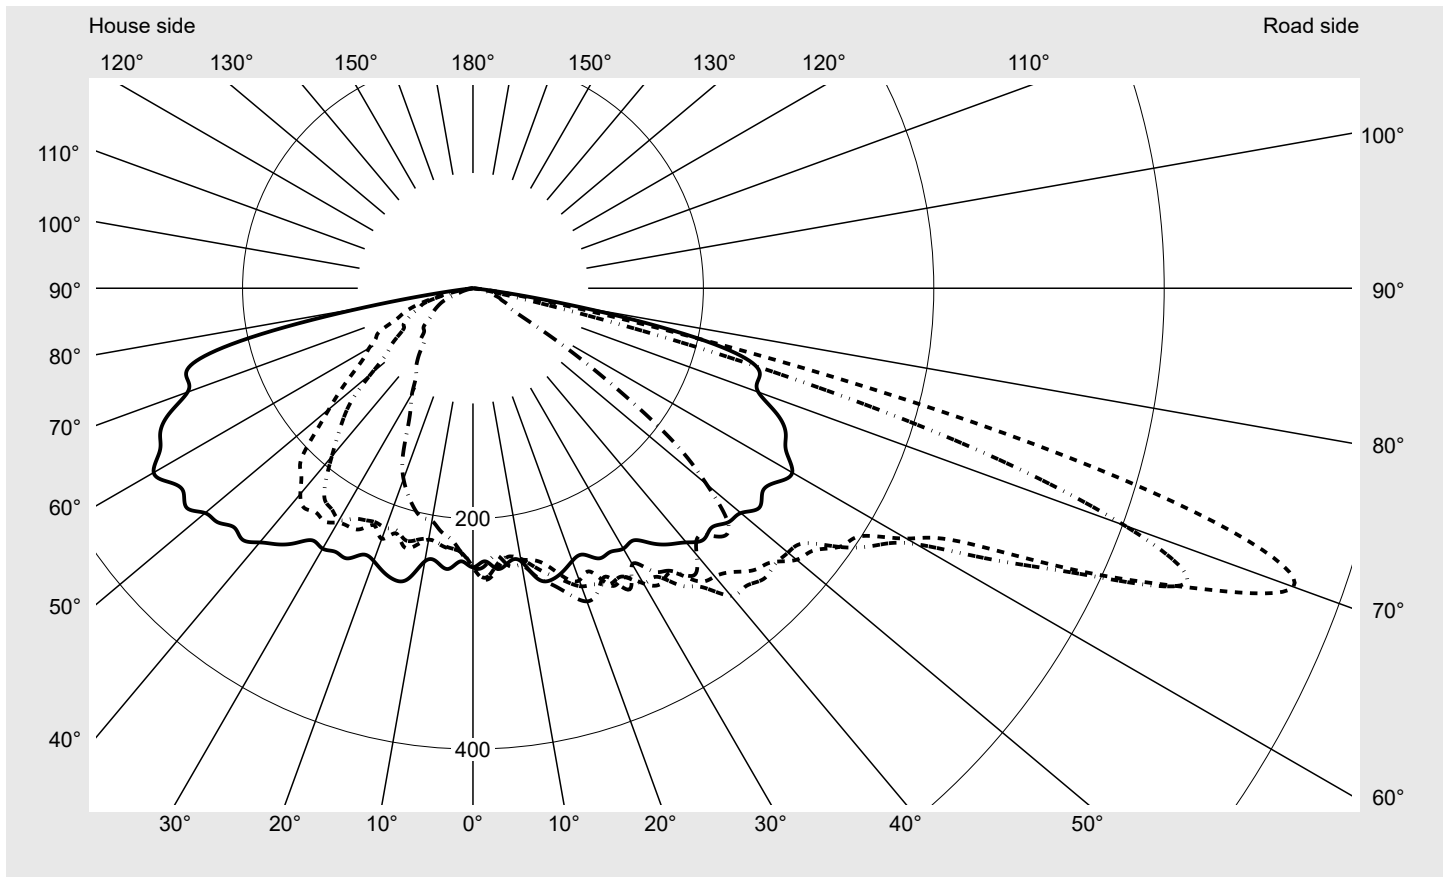

Photometric test report

Family
DL® 50 mini LED

Order number: 5XA248D21F08LE
EAN: 4058352802816

LP number
59076_1051

Version	post-top or side-entry mounting
Optic	asymmetric, wide distribution (ST1.0a)
Cover	toughened safety glass
Lamps	LED 2200 K CRI ≥ 70
Controlgear	ECG SITECO iQ
Rated values	Net luminous flux = 8560 lm Power consumption = 66.9 W Luminous efficacy = 128 lm/W

serial
documentation
03.04.2023

siteco

Luminous intensity in cd/klm

C180-0

C205-25

C210-30

C270-90

Imax: 758 cd/klm

Luminaire output ratios

Eta	100.0%
Eta 0° - 90°	100.0%
Eta 90° - 180°	0.0%

Luminous intensity class acc. to EN13201-2

Class:	G3
Imax 70°	757.8
Imax 80°	95.1
Imax 90°	0.0
Imax >90°	0.0
Imax >95°	0.0

Measurement conditions

DIN EN 13032 and DIN 5032

Photometric test report

Family
DL® 50 mini LED

Order number: 5XA248D21F08LE
EAN: 4058352802816

LP number
59076_1051

Envelope curve in cd/klm **KMK 70°** **KMK 67.5°** **KMK 65°** **KMK 62.5°** **siteco**