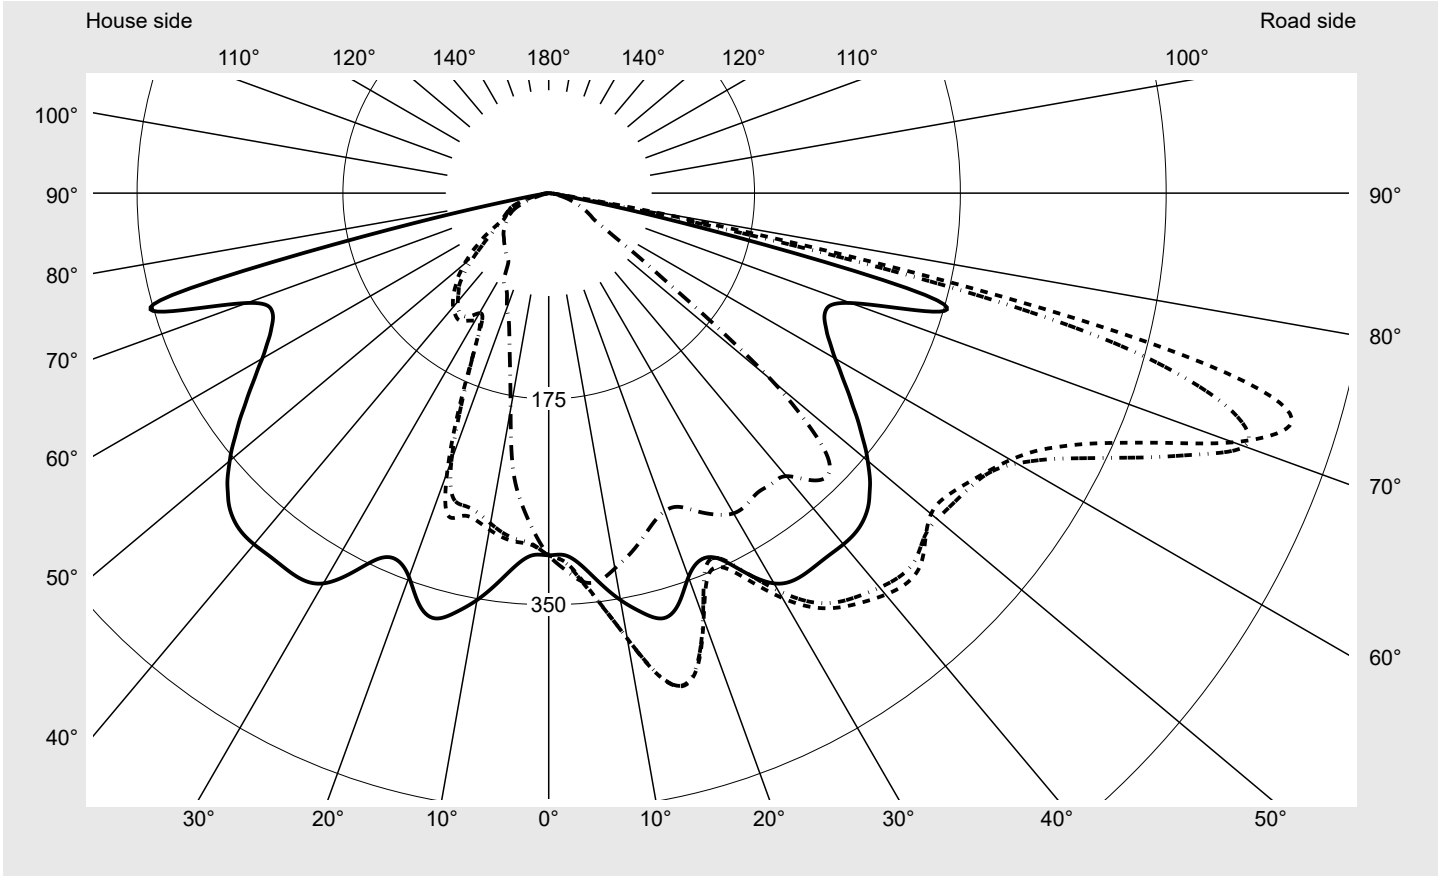

Photometric test report

Family Streetlight 21 micro LED	Order number: 5XE1B33T08DB EAN: 4058352805541	LP number 59065_923
	Version post-top or side-entry mounting, Smart Interface up/down Optic asymmetric, wide distribution (ST0.5a) Cover toughened safety glass Lamps LED 3000 K CRI ≥ 70 Controlgear EVG-Smart Interface Rated values Net luminous flux = 5110 lm Power consumption = 39.1 W Luminous efficacy = 130.7 lm/W	serial documentation 26.10.2022

Luminous intensity in cd/klm C180-0 C205-25 C207,5-27,5 C270-90 **Imax: 661 cd/klm**

Luminaire output ratios	
Eta	100.0%
Eta 0° - 90°	100.0%
Eta 90° - 180°	0.0%

Luminous intensity class acc. to EN13201-2	
Class:	G3
Imax 70°	629.6
Imax 80°	99.6
Imax 90°	0.0
Imax >90°	0.0
Imax >95°	0.0

Envelope curve in cd/klm **KMK 73°** **KMK 72°** **KMK 71°** **KMK 70°** **siteco**

Photometric test report

Family Streetlight 21 micro LED	Order number: 5XE1B33T08DB EAN: 4058352805541	LP number 59065_923
Table of values for luminous intensities		Maximum luminous intensity
		siteco