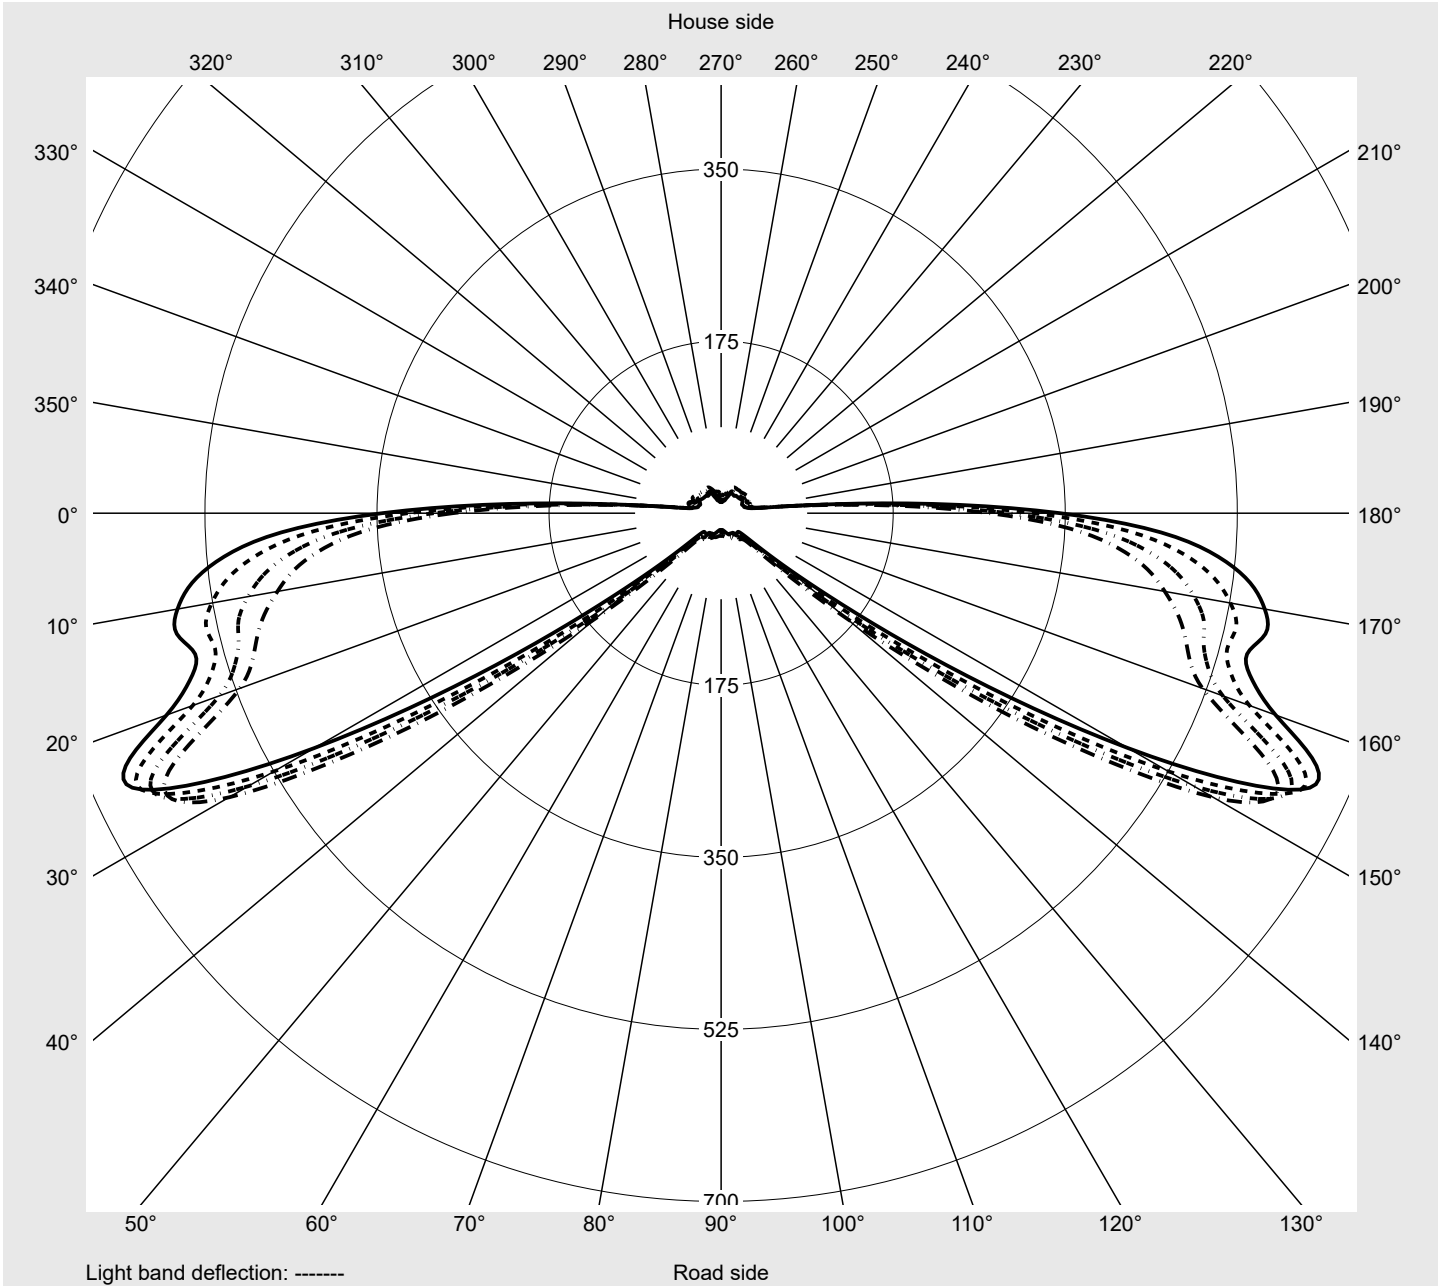

Photometric test report

Family Streetlight 21 micro LED	Order number: 5XE1B33T08DB EAN: 4058352805541	LP number 59065_923
	Version post-top or side-entry mounting, Smart Interface up/down Optic asymmetric, wide distribution (ST0.5a) Cover toughened safety glass Lamps LED 3000 K CRI ≥ 70 Controlgear EVG-Smart Interface Rated values Net luminous flux = 5110 lm Power consumption = 39.1 W Luminous efficacy = 130.7 lm/W	serial documentation 26.10.2022

Luminous intensity in cd/klm C180-0 C205-25 C207,5-27,5 C270-90 **Imax: 661 cd/klm**

Luminaire output ratios	
Eta	100.0%
Eta 0° - 90°	100.0%
Eta 90° - 180°	0.0%

Luminous intensity class acc. to EN13201-2	
Class:	G3
Imax 70°	629.6
Imax 80°	99.6
Imax 90°	0.0
Imax >90°	0.0
Imax >95°	0.0

Measurement conditions
DIN EN 13032 and DIN 5032

Photometric test report

Family Streetlight 21 micro LED	Order number: 5XE1B33T08DB EAN: 4058352805541	LP number 59065_923
---	--	-------------------------------

Envelope curve in cd/klm **KMK 73°** **KMK 72°** **KMK 71°** **KMK 70°** **siteco**

Photometric test report

Family Streetlight 21 micro LED	Order number: 5XE1B33T08DB EAN: 4058352805541	LP number 59065_923
Table of values for luminous intensities		Maximum luminous intensity
		siteco