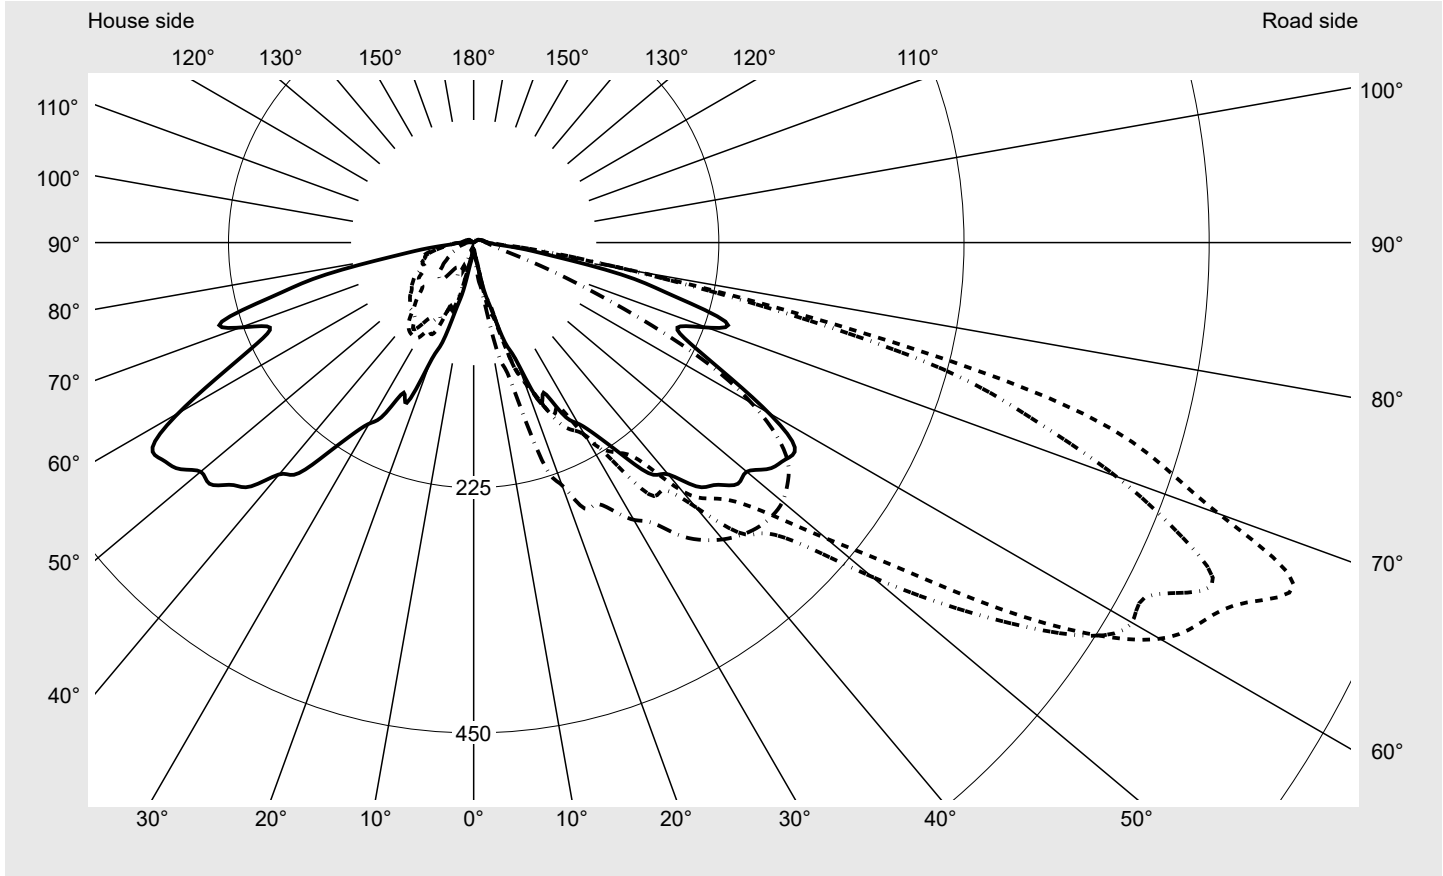

Photometric test report

Family CITY-LIGHT PLUS LED	Order number: 5XA5273ER14H000032 EAN: 4058352564929	LP number 57130_14
	Version post-top- or mounting to wall arm, Smart Interface down Optic asymmetric, wide distribution (ST1.2a) Cover cover transparent, PMMA Lamps LED 3000 K CRI ≥ 80 Controlgear EVG-Smart Interface Rated values Net luminous flux = 1470 lm Power consumption = 14.2 W Luminous efficacy = 103.5 lm/W	serial documentation 22.07.2021

siteco

Luminous intensity in cd/klm C180-0 C205-25 C210-30 C270-90 **Imax: 814 cd/klm**

Luminaire output ratios	
Eta	100.0%
Eta 0° - 90°	97.4%
Eta 90° - 180°	2.6%

Luminous intensity class acc. to EN13201-2	
Class:	G1
Imax 70°	727.6
Imax 80°	157.2
Imax 90°	13.4
Imax >90°	12.4
Imax >95°	10.3

Envelope curve in cd/klm **KMK 67.5°** **KMK 65°** **KMK 62.5°** **KMK 60°** **siteco**

Photometric test report

Family CITY-LIGHT PLUS LED	Order number: 5XA5273ER14H000032 EAN: 4058352564929	LP number 57130_14
Table of values for luminous intensities		Maximum luminous intensity
		siteco