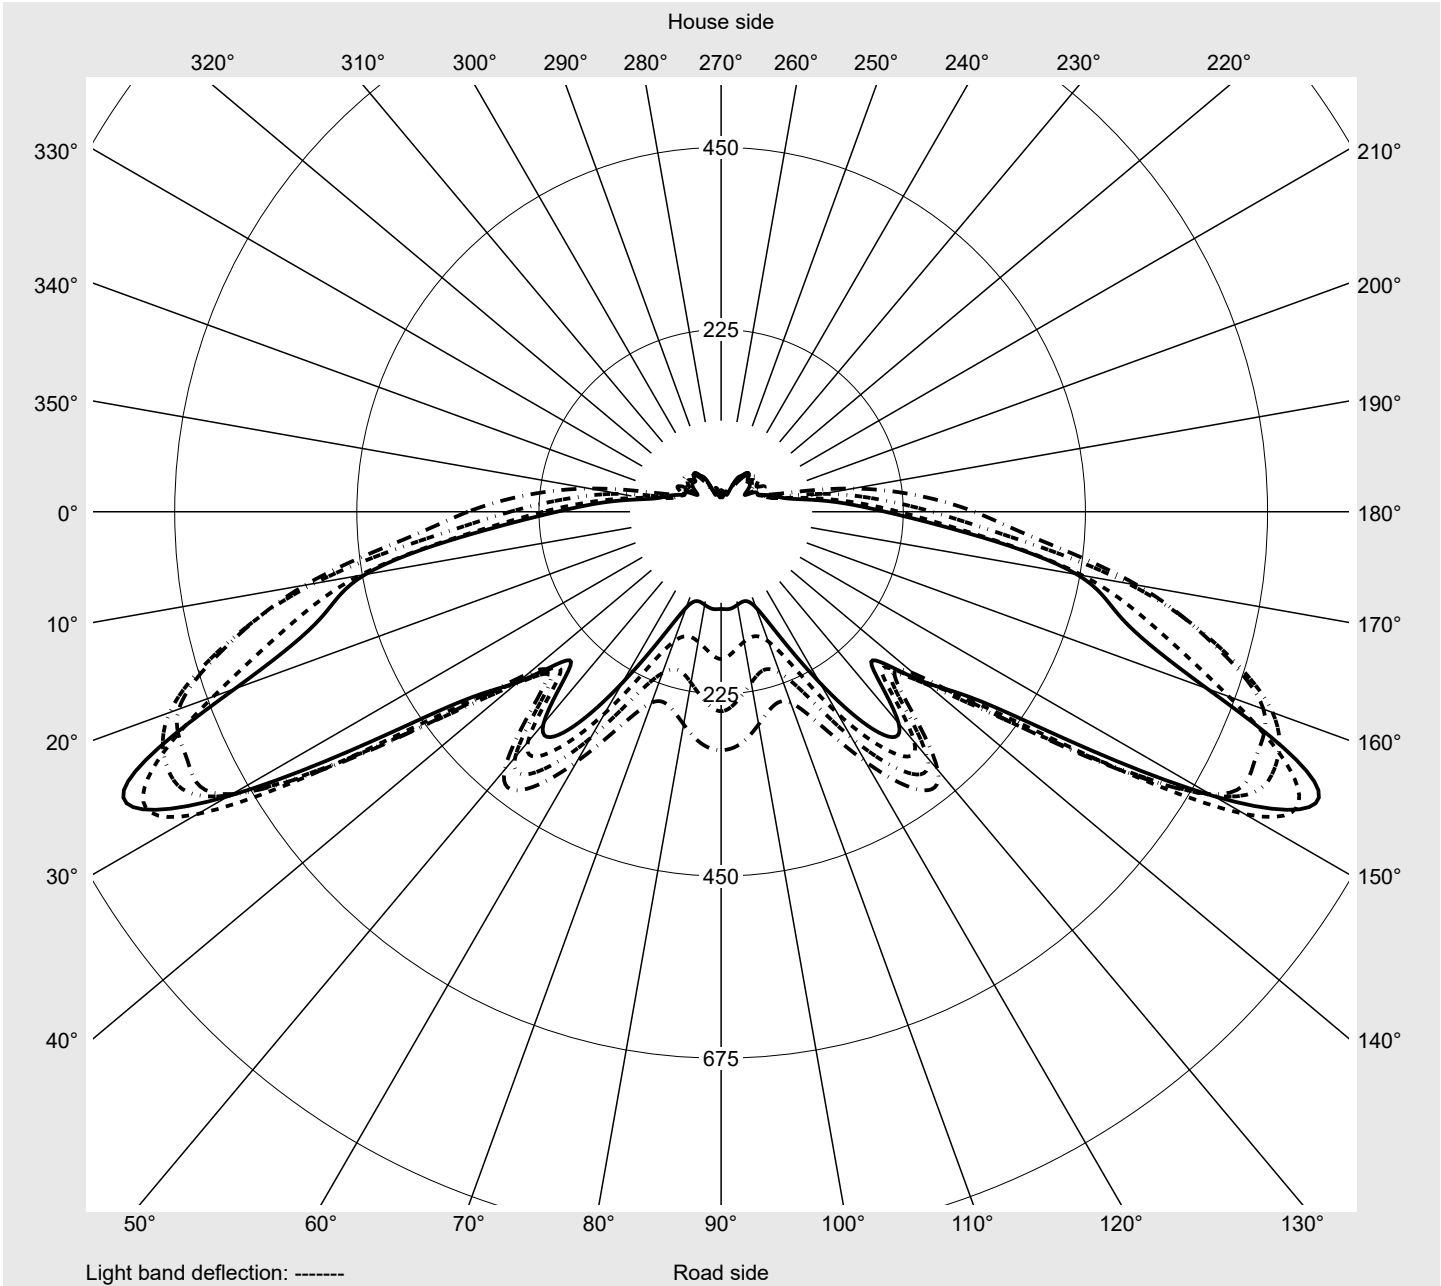

Photometric test report

Family CITY-LIGHT PLUS LED	Order number: 5XA5273ER14H000032 EAN: 4058352564929	LP number 57130_14
	Version post-top- or mounting to wall arm, Smart Interface down Optic asymmetric, wide distribution (ST1.2a) Cover cover transparent, PMMA Lamps LED 3000 K CRI ≥ 80 Controlgear EVG-Smart Interface Rated values Net luminous flux = 1470 lm Power consumption = 14.2 W Luminous efficacy = 103.5 lm/W	serial documentation 22.07.2021

siteco

Luminous intensity in cd/klm C180-0 C205-25 C210-30 C270-90 **Imax: 814 cd/klm**

Luminaire output ratios	
Eta	100.0%
Eta 0° - 90°	97.4%
Eta 90° - 180°	2.6%

Luminous intensity class acc. to EN13201-2	
Class:	G1
Imax 70°	727.6
Imax 80°	157.2
Imax 90°	13.4
Imax >90°	12.4
Imax >95°	10.3

Measurement conditions
DIN EN 13032 and DIN 5032

Photometric test report

Family CITY-LIGHT PLUS LED	Order number: 5XA5273ER14H000032 EAN: 4058352564929	LP number 57130_14
--------------------------------------	--	------------------------------

Envelope curve in cd/klm **KMK 67.5°** **KMK 65°** **KMK 62.5°** **KMK 60°** **siteco**

Photometric test report

Family CITY-LIGHT PLUS LED	Order number: 5XA5273ER14H000032 EAN: 4058352564929	LP number 57130_14
Table of values for luminous intensities		Maximum luminous intensity
		siteco